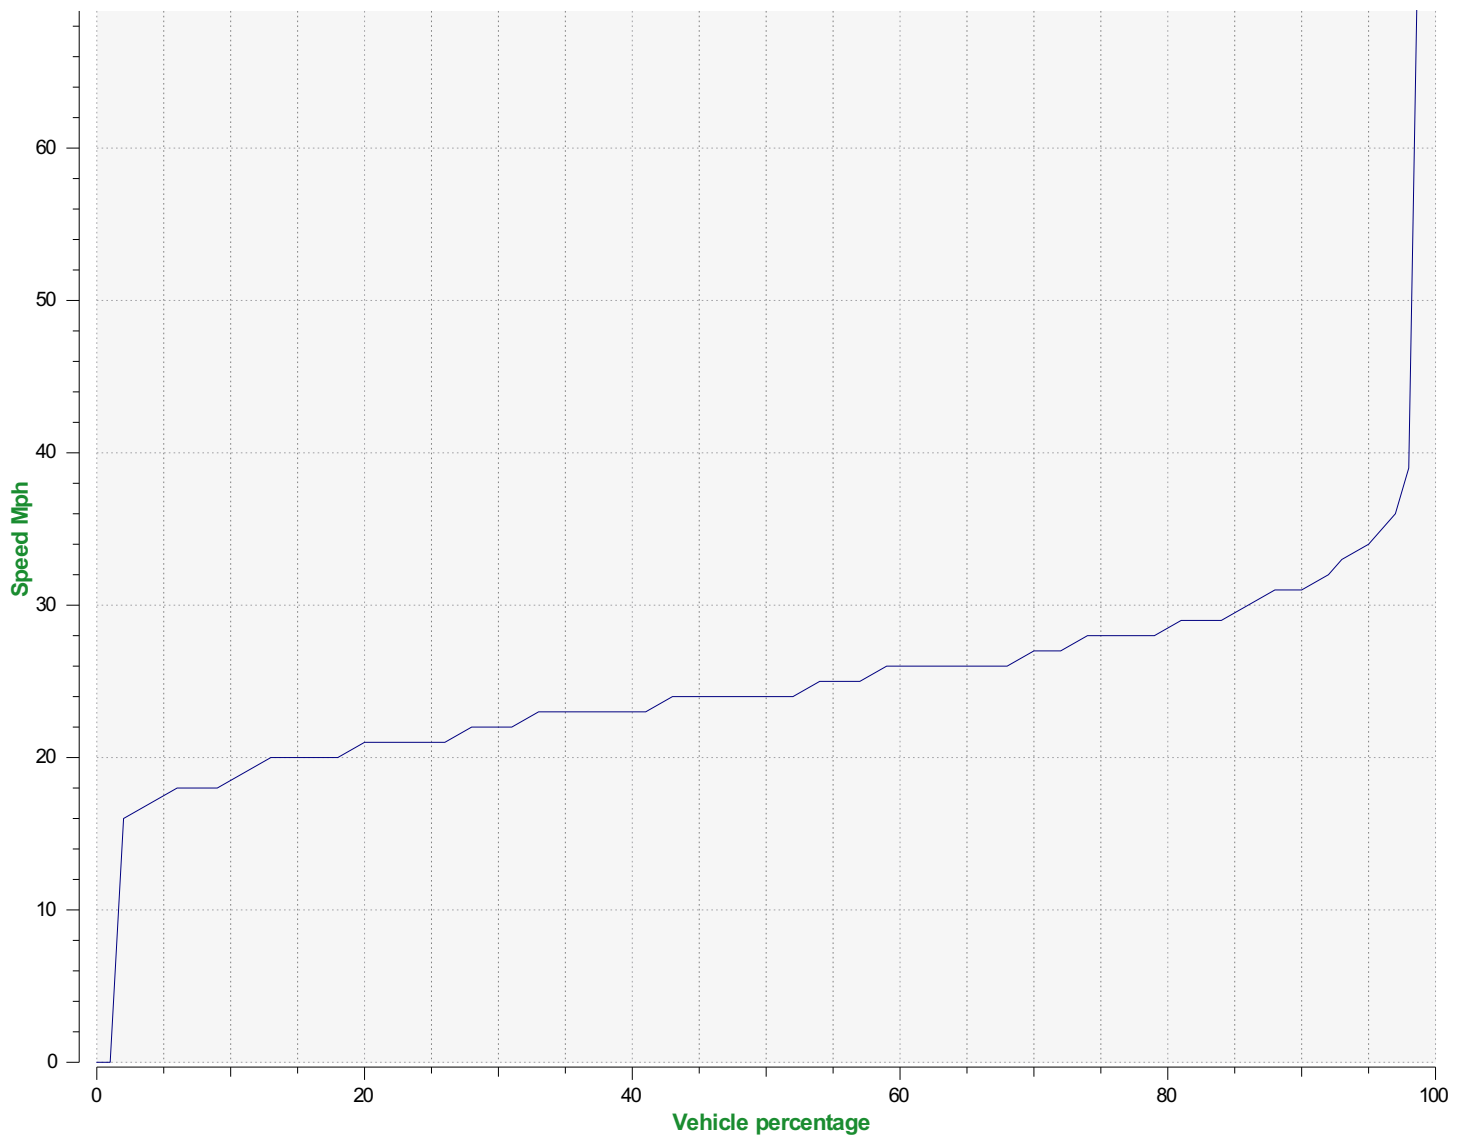

Location:

Comments:

Outgoing vehicles

	<= 40 Mph : 85,056 - (99.32 %)
	41 - 45 Mph : 365 - (0.43 %)
	46 - 50 Mph : 106 - (0.12 %)
	51 - 55 Mph : 48 - (0.06 %)
	56 - 60 Mph : 13 - (0.02 %)
	61 - 65 Mph : 12 - (0.01 %)

Start date: Friday, November 4, 2022 10:00 AM
End date: Tuesday, November 22, 2022 10:30 AM

Location:

Comments:

Speed percentiles (incoming)

V30: 20.00Mph **V50:** 23.00Mph **V85:** 27.00Mph

Start date: Friday, November 4, 2022 10:00 AM
End date: Tuesday, November 22, 2022 10:30 AM

Location:

Comments:

Speed percentile(outgoing)

V30: 22.00Mph **V50:** 24.00Mph **V85:** 29.00Mph

Start date: Friday, November 4, 2022 10:00 AM
End date: Tuesday, November 22, 2022 10:30 AM

Location:

Comments: