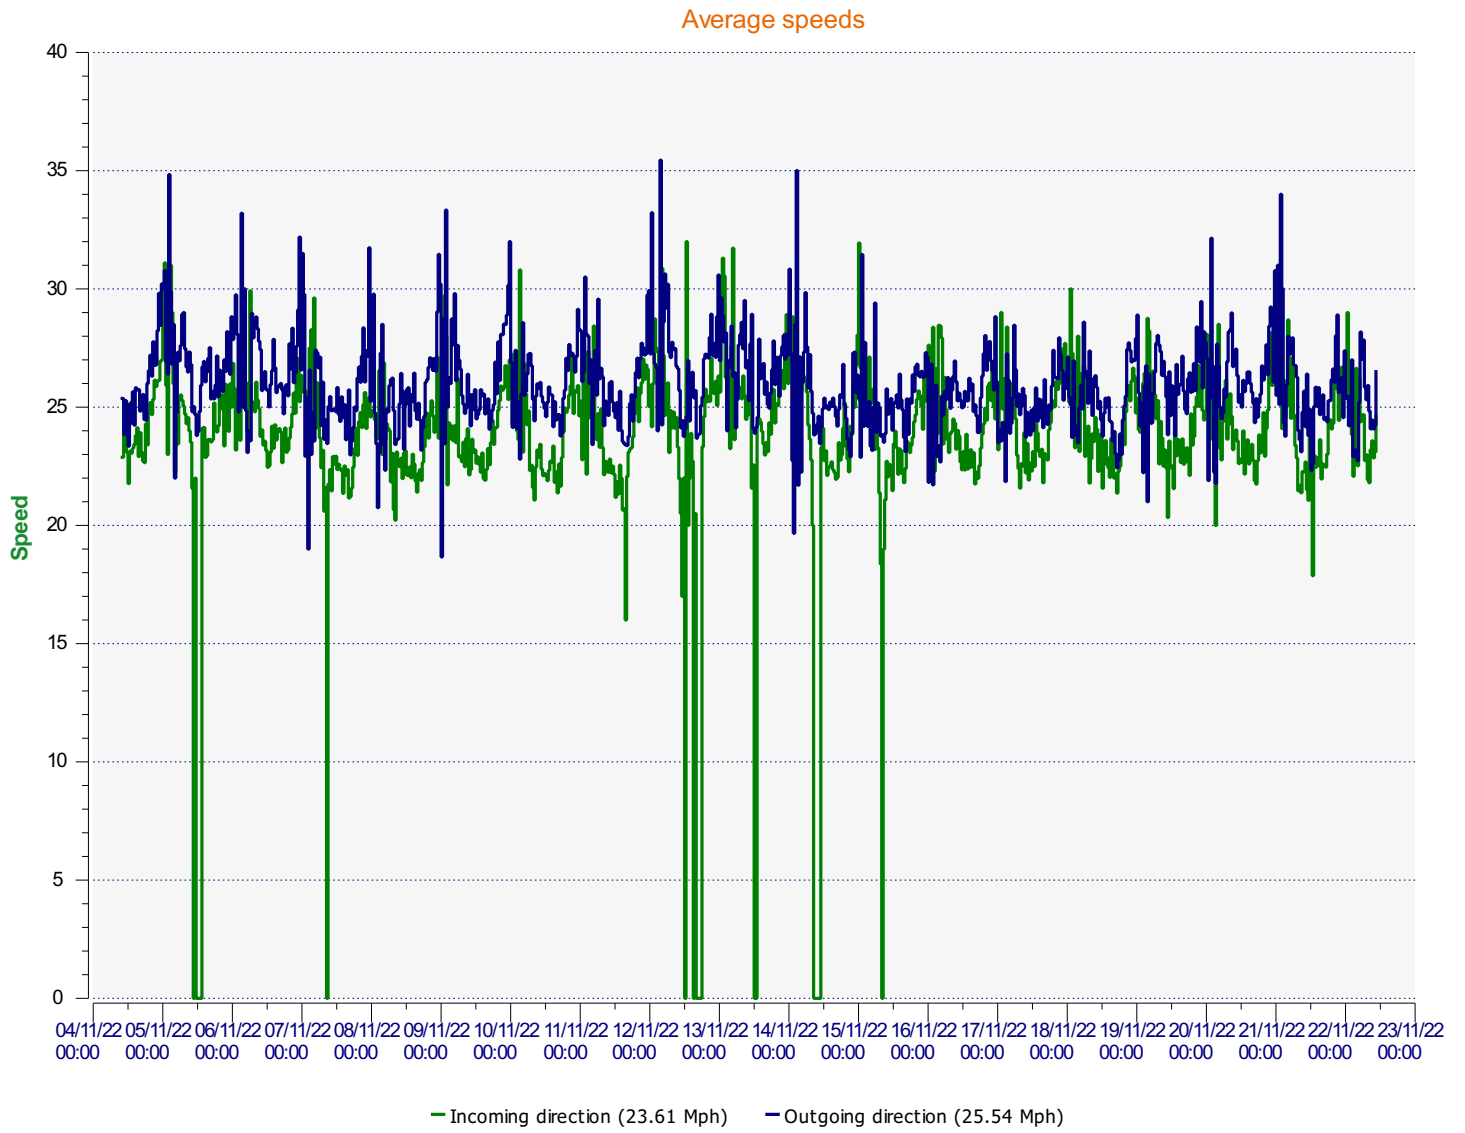

Élan Cité

DÉTECTER • INFORMER • SÉCURISER

Start date: Friday, November 4, 2022 10:00 AM
End date: Tuesday, November 22, 2022 10:30 AM

Location: Herd St (First outing for new solar powered SID)

Comments: 30mph

Start date: Friday, November 4, 2022 10:00 AM
End date: Tuesday, November 22, 2022 10:30 AM

Location:

Comments:

Start date: Friday, November 4, 2022 10:00 AM
End date: Tuesday, November 22, 2022 10:30 AM

Location:

Comments:

Speed percentile(outgoing)

V30: 22.00Mph **V50:** 24.00Mph **V85:** 29.00Mph

Start date: Friday, November 4, 2022 10:00 AM
End date: Tuesday, November 22, 2022 10:30 AM

Location:

Comments: