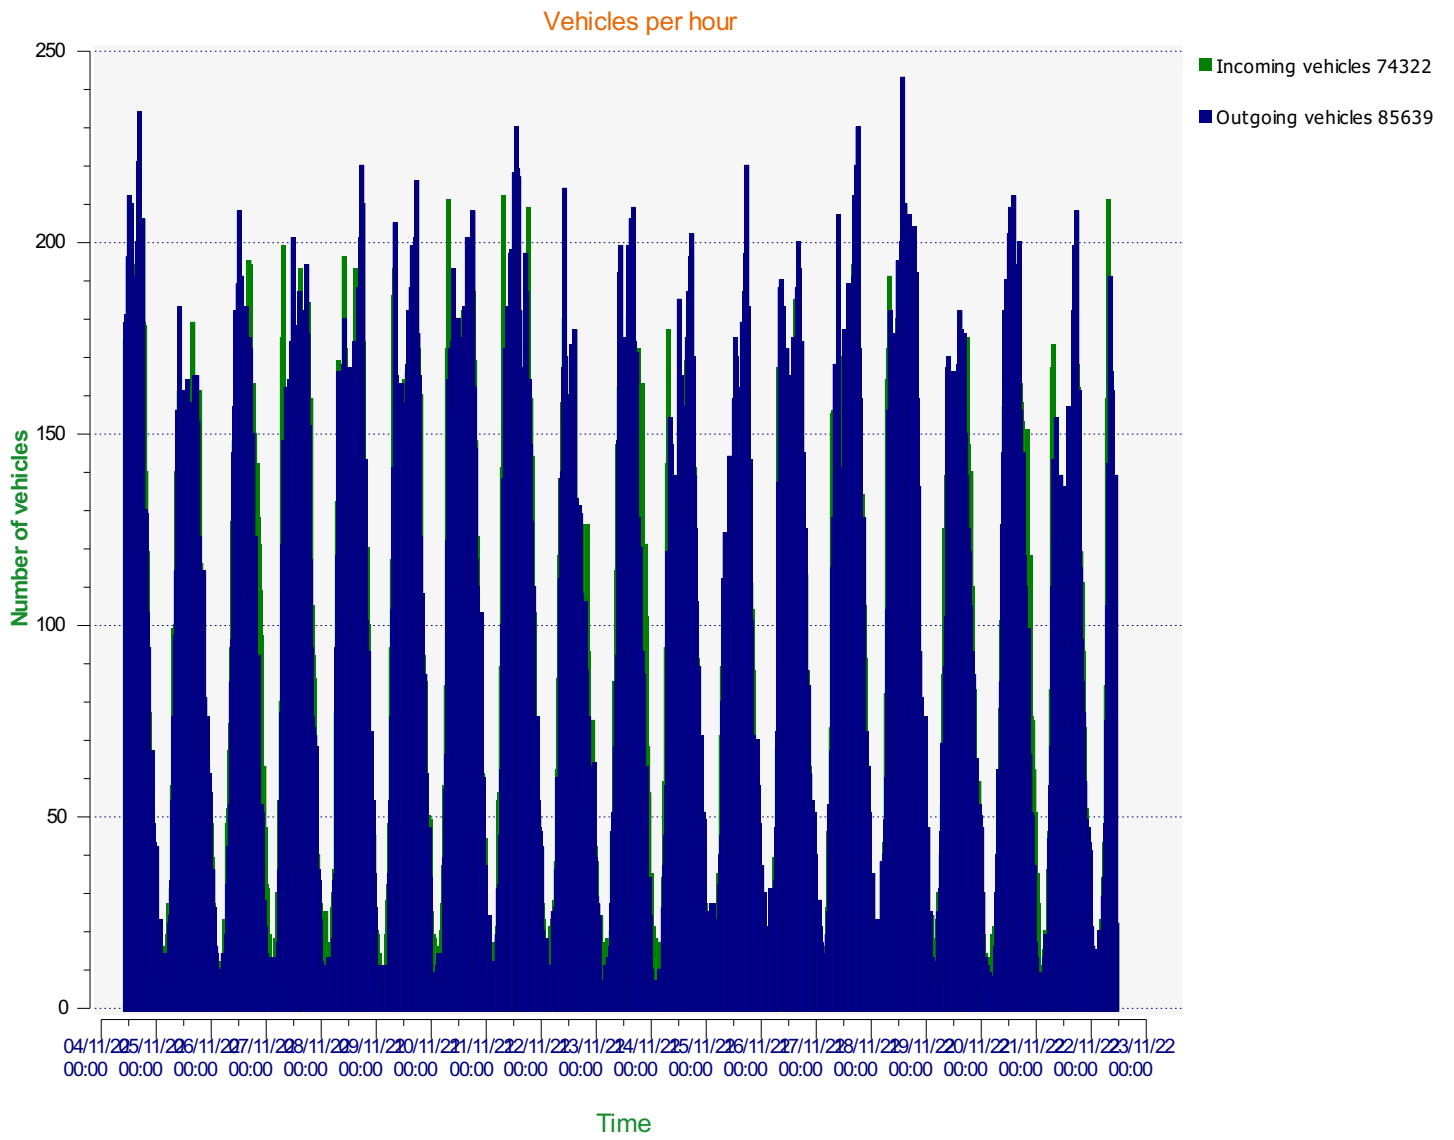

Start date: Friday, November 4, 2022 10:00 AM
End date: Tuesday, November 22, 2022 10:30 AM

Location:

Comments:

Start date: Friday, November 4, 2022 10:00 AM
End date: Tuesday, November 22, 2022 10:30 AM

Location:

Comments:

Start date: Friday, November 4, 2022 10:00 AM
End date: Tuesday, November 22, 2022 10:30 AM

Location:

Comments:

Start date: Friday, November 4, 2022 10:00 AM
End date: Tuesday, November 22, 2022 10:30 AM

Location:

Comments:

Outgoing vehicles

	<= 40 Mph : 85,056 - (99.32 %)
	41 - 45 Mph : 365 - (0.43 %)
	46 - 50 Mph : 106 - (0.12 %)
	51 - 55 Mph : 48 - (0.06 %)
	56 - 60 Mph : 13 - (0.02 %)
	61 - 65 Mph : 12 - (0.01 %)

Location:

Comments:

Speed percentile(outgoing)

V30: 22.00Mph **V50:** 24.00Mph **V85:** 29.00Mph

Start date: Friday, November 4, 2022 10:00 AM
End date: Tuesday, November 22, 2022 10:30 AM

Location:

Comments: