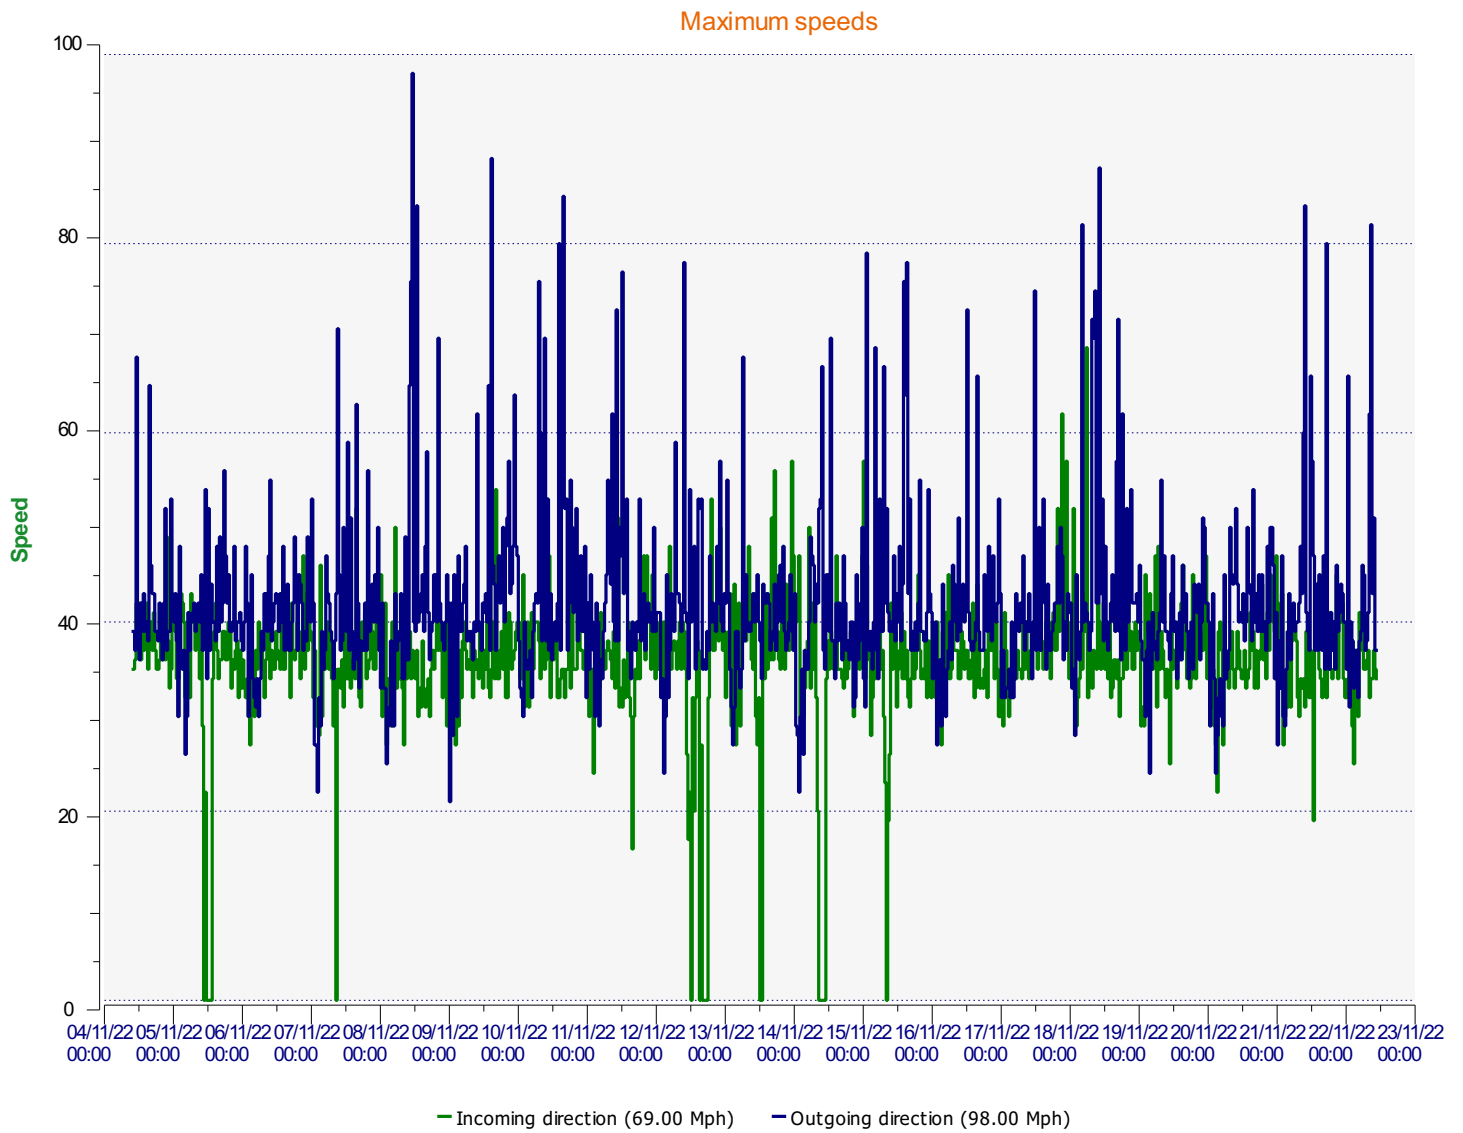

Élan Cité

DÉTECTER • INFORMER • SÉCURISER

Start date: Friday, November 4, 2022 10:00 AM
End date: Tuesday, November 22, 2022 10:30 AM

Location: Herd St (First outing for new solar powered SID)

Comments: 30mph

Start date: Friday, November 4, 2022 10:00 AM
End date: Tuesday, November 22, 2022 10:30 AM

Location:

Comments:

Start date: Friday, November 4, 2022 10:00 AM
End date: Tuesday, November 22, 2022 10:30 AM

Location:

Comments:

Outgoing vehicles

	<= 40 Mph : 85,056 - (99.32 %)
	41 - 45 Mph : 365 - (0.43 %)
	46 - 50 Mph : 106 - (0.12 %)
	51 - 55 Mph : 48 - (0.06 %)
	56 - 60 Mph : 13 - (0.02 %)
	61 - 65 Mph : 12 - (0.01 %)

Location:

Comments:

Speed percentile(outgoing)

V30: 22.00Mph **V50:** 24.00Mph **V85:** 29.00Mph

Start date: Friday, November 4, 2022 10:00 AM
End date: Tuesday, November 22, 2022 10:30 AM

Location:

Comments: