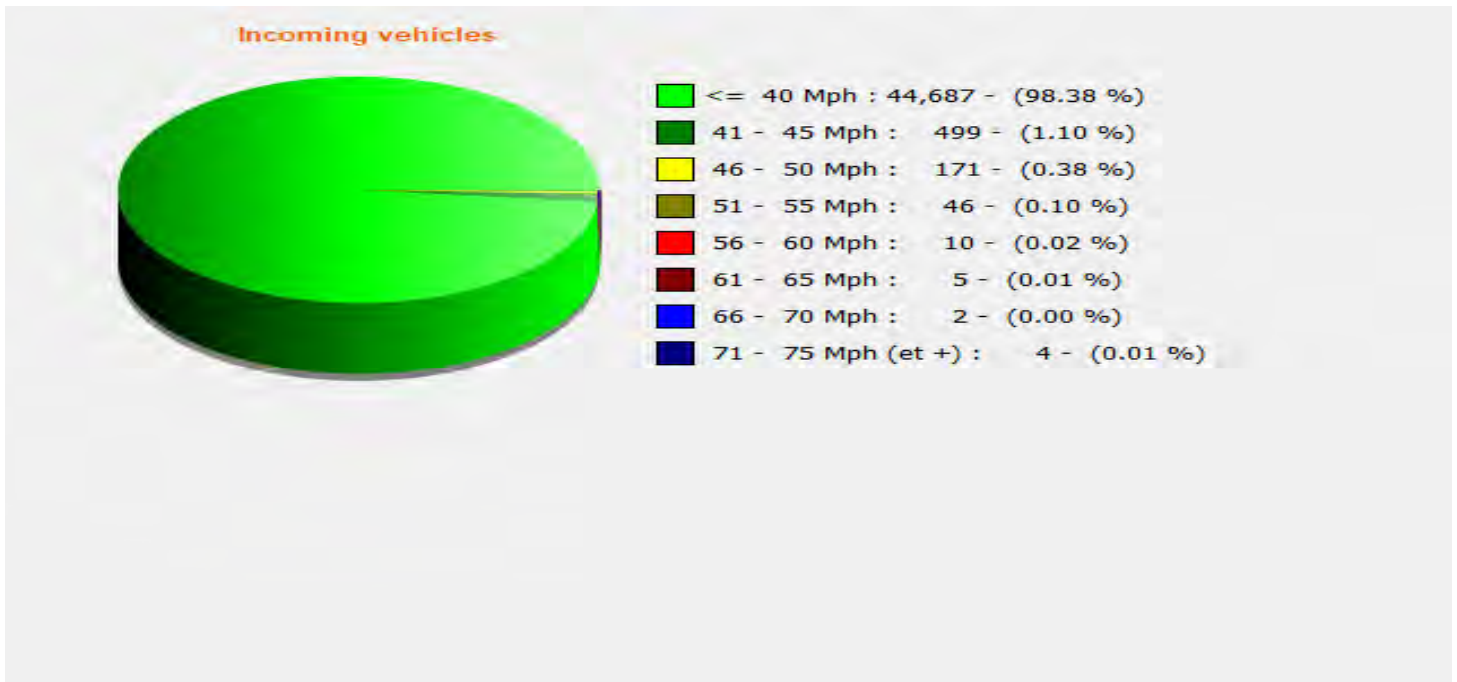

Start date: Tuesday, August 2, 2022 2:30 PM
End date: Friday, August 19, 2022 2:00 PM

Location:

Comments: