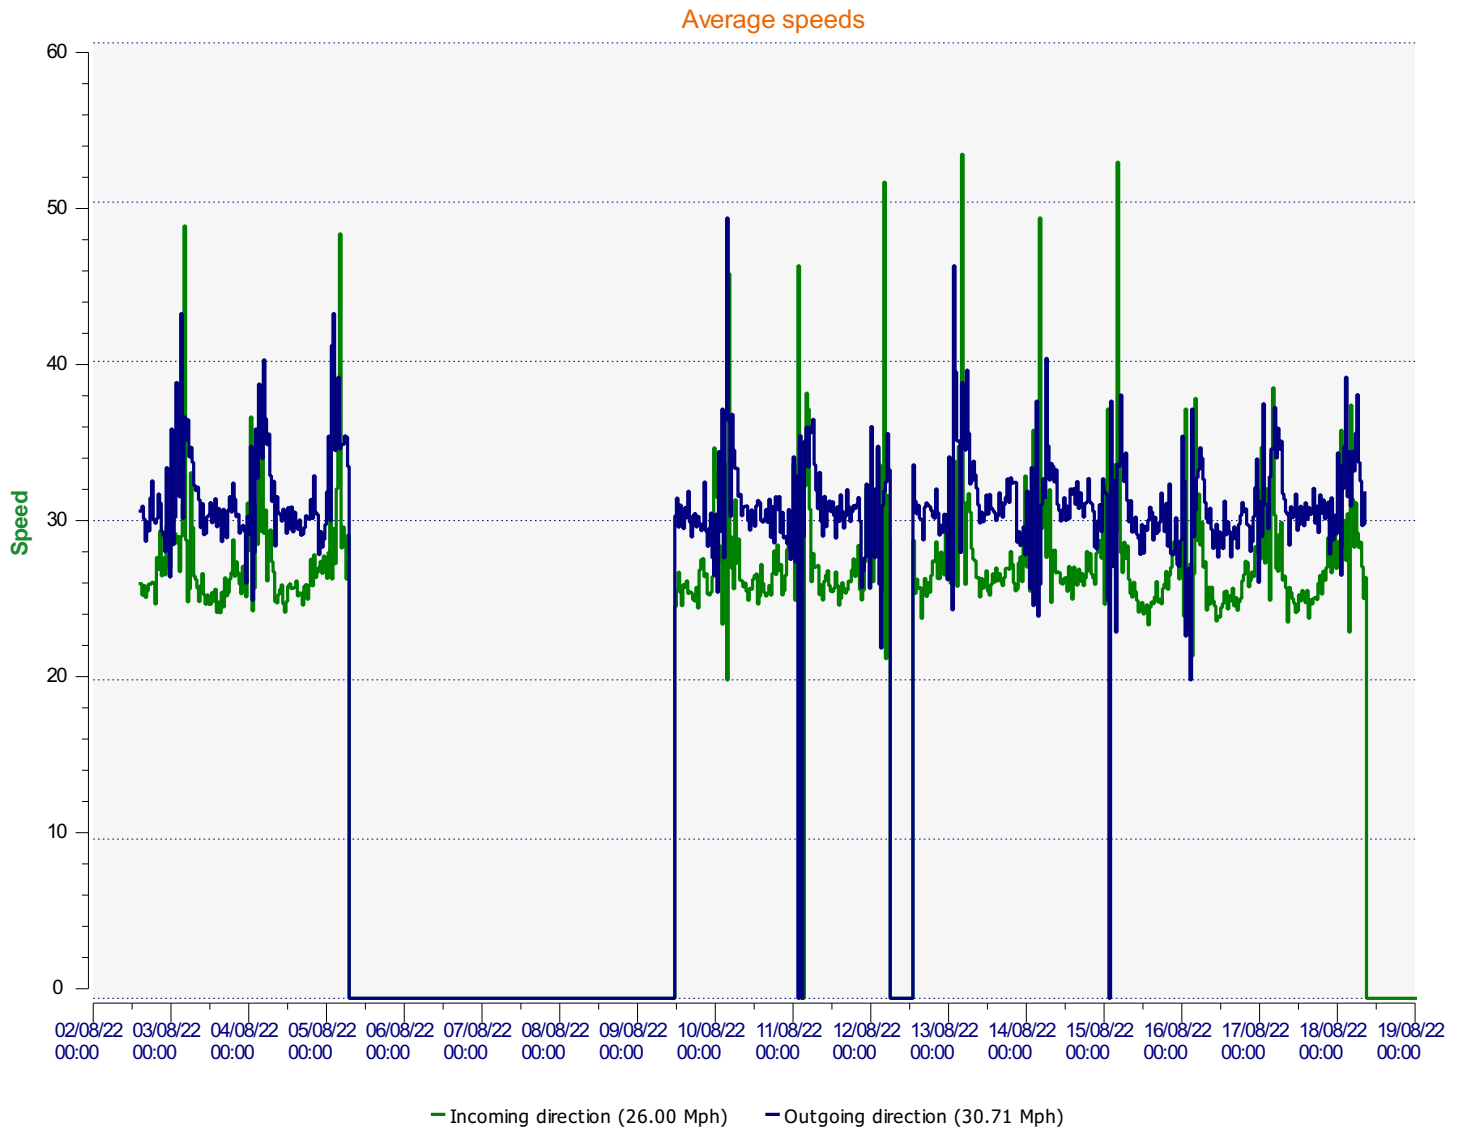

Start date: Tuesday, August 2, 2022 2:30 PM
End date: Friday, August 19, 2022 2:00 PM

Location:

Comments: