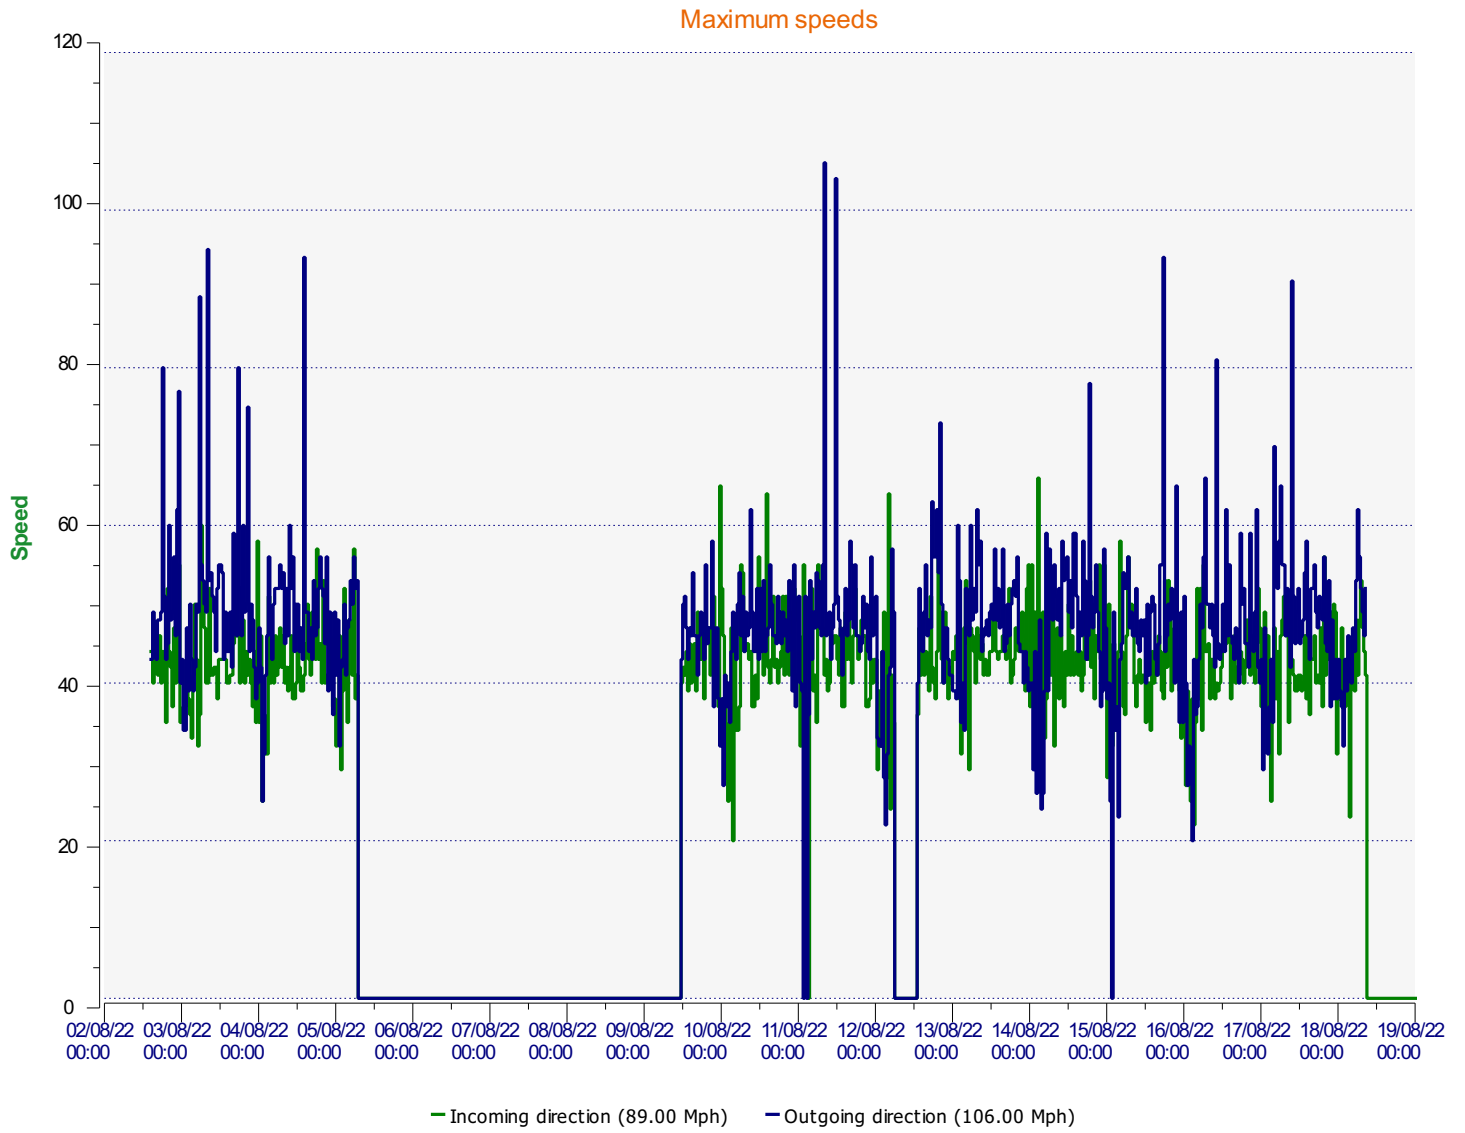

Élan Cité

DÉTECTER • INFORMER • SÉCURISER

Start date: Tuesday, August 2, 2022 2:30 PM
End date: Friday, August 19, 2022 2:00 PM

Location: [London Road - 30mph](#)

Comments:

Start date: Tuesday, August 2, 2022 2:30 PM
End date: Friday, August 19, 2022 2:00 PM

Location:

Comments:

Start date: Tuesday, August 2, 2022 2:30 PM

End date: Friday, August 19, 2022 2:00 PM

Location:

Comments:

Start date: Tuesday, August 2, 2022 2:30 PM
End date: Friday, August 19, 2022 2:00 PM

Location:

Comments:

Start date: Tuesday, August 2, 2022 2:30 PM
End date: Friday, August 19, 2022 2:00 PM

Location:

Comments:

Speed percentiles (incoming)

V30: 23.00Mph **V50:** 24.00Mph **V85:** 31.00Mph

Start date: Tuesday, August 2, 2022 2:30 PM
End date: Friday, August 19, 2022 2:00 PM

Location:

Comments:

Speed percentile(outgoing)

V30: 26.00Mph **V50:** 29.00Mph **V85:** 37.00Mph

Start date: Tuesday, August 2, 2022 2:30 PM
End date: Friday, August 19, 2022 2:00 PM

Location:

Comments: