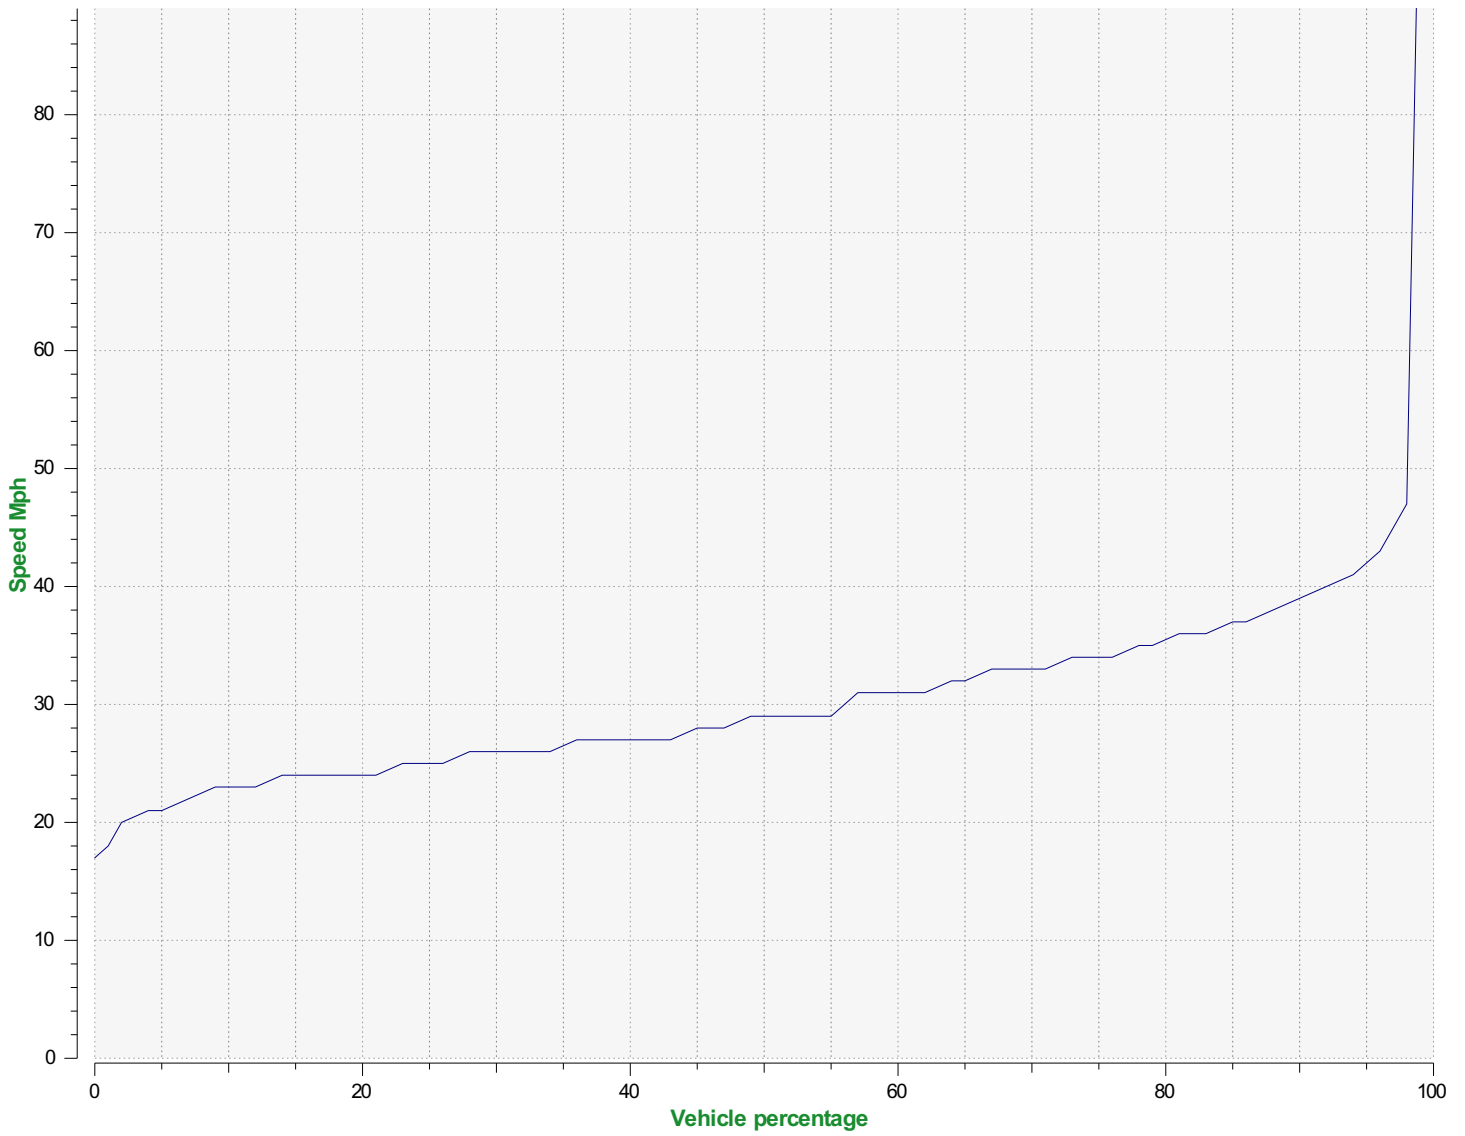

Location:

Comments:

Start date: Tuesday, August 2, 2022 2:30 PM
End date: Friday, August 19, 2022 2:00 PM

Location:

Comments:

Speed percentiles (incoming)

V30: 23.00Mph **V50:** 24.00Mph **V85:** 31.00Mph

Start date: Tuesday, August 2, 2022 2:30 PM
End date: Friday, August 19, 2022 2:00 PM

Location:

Comments:

Speed percentile(outgoing)

V30: 26.00Mph **V50:** 29.00Mph **V85:** 37.00Mph

Start date: Tuesday, August 2, 2022 2:30 PM
End date: Friday, August 19, 2022 2:00 PM

Location:

Comments: