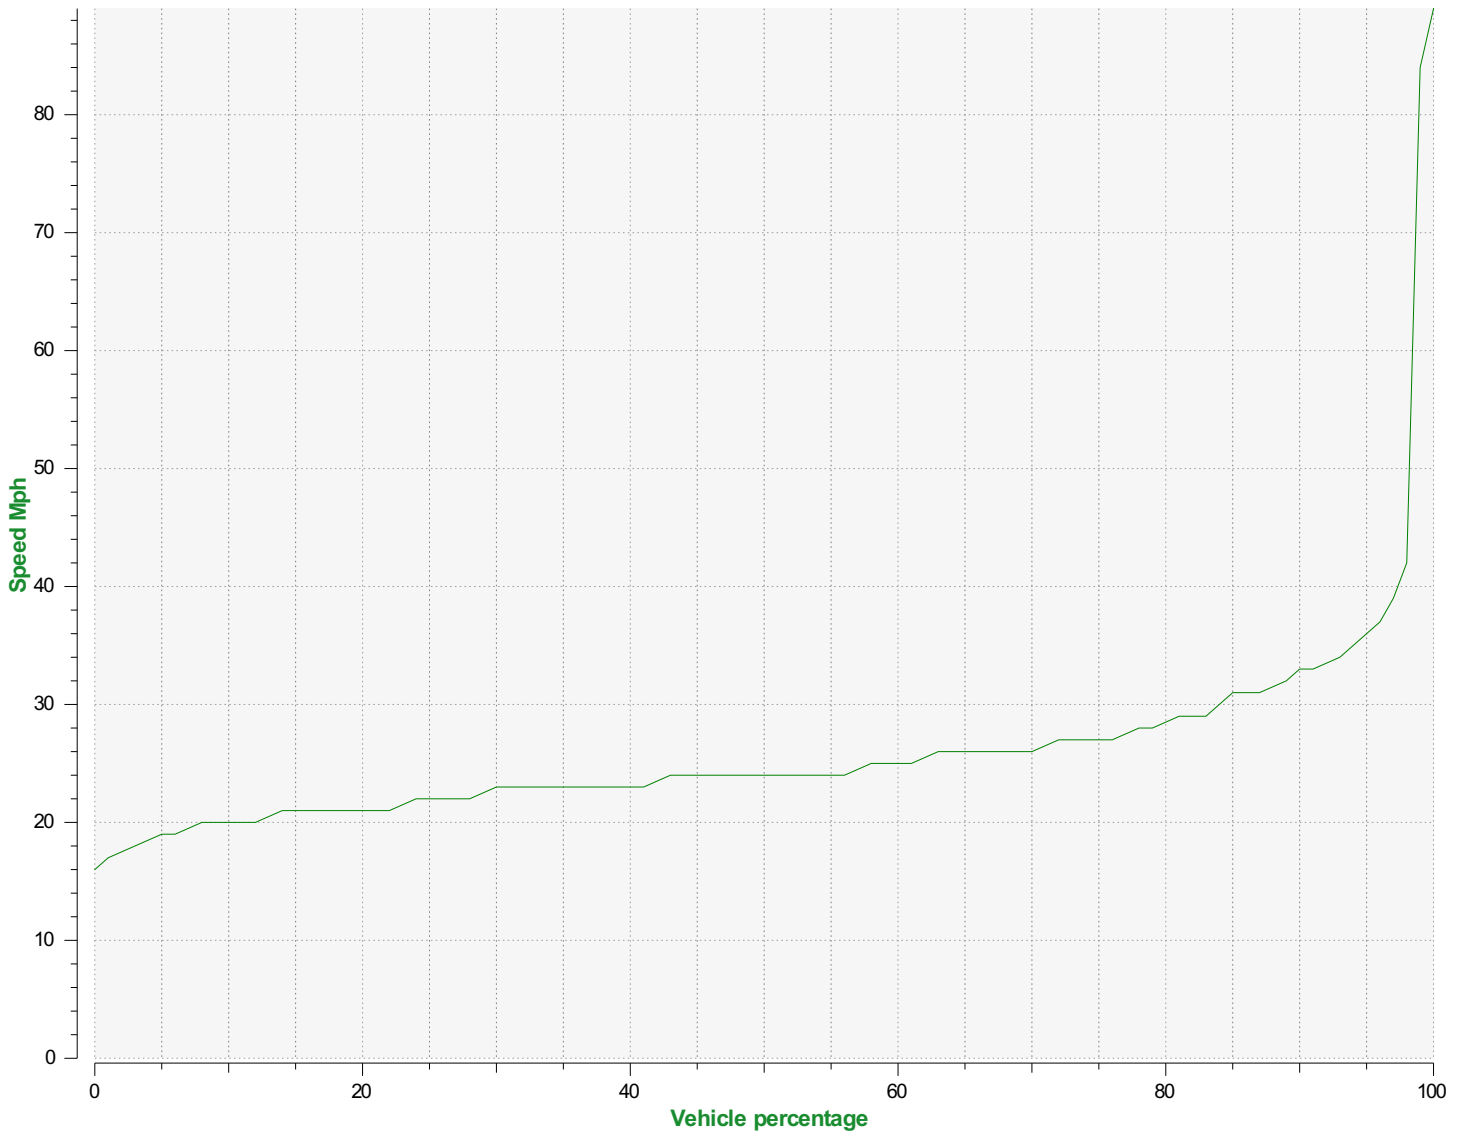

Location:

Comments:

Start date: Tuesday, August 2, 2022 2:30 PM
End date: Friday, August 19, 2022 2:00 PM

Location:

Comments:

Speed percentiles (incoming)

V30: 23.00Mph **V50:** 24.00Mph **V85:** 31.00Mph

Start date: Tuesday, August 2, 2022 2:30 PM
End date: Friday, August 19, 2022 2:00 PM

Location:

Comments:

Speed percentile(outgoing)

V30: 26.00Mph **V50:** 29.00Mph **V85:** 37.00Mph

Start date: Tuesday, August 2, 2022 2:30 PM
End date: Friday, August 19, 2022 2:00 PM

Location:

Comments: