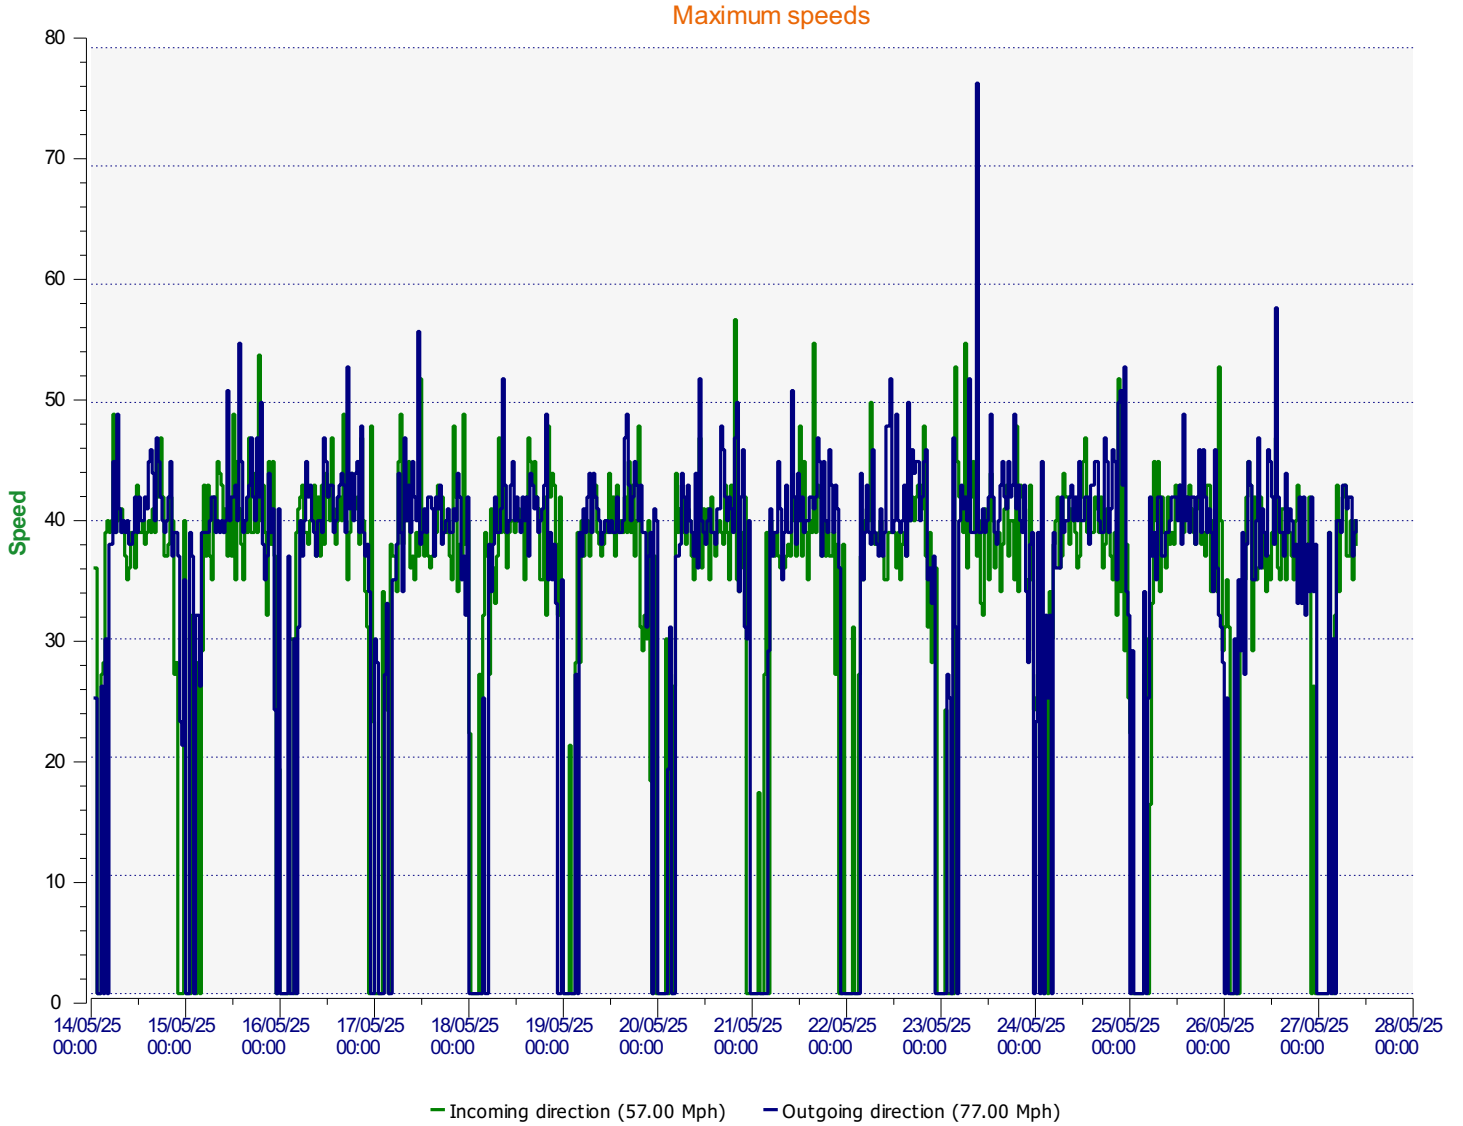

**Location:** Poulton Hill - 30mph

**Comments:**

Average speeds

**Start date:** Wednesday, May 14, 2025 1:00 AM  
**End date:** Tuesday, May 27, 2025 10:00 AM

**Location:**

**Comments:**

**Start date:** Wednesday, May 14, 2025 1:00 AM  
**End date:** Tuesday, May 27, 2025 10:00 AM

**Location:**

**Comments:**

**Start date:** Wednesday, May 14, 2025 1:00 AM  
**End date:** Tuesday, May 27, 2025 10:00 AM

**Location:**

**Comments:**

**Start date:** Wednesday, May 14, 2025 1:00 AM  
**End date:** Tuesday, May 27, 2025 10:00 AM

**Location:**

**Comments:**

**Speed percentiles (incoming)**

**V30:** 24.00Mph    **V50:** 27.00Mph    **V85:** 33.00Mph

**Start date:** Wednesday, May 14, 2025 1:00 AM  
**End date:** Tuesday, May 27, 2025 10:00 AM

**Location:**

**Comments:**

**Speed percentile(outgoing)**

**V30:** 28.00Mph    **V50:** 30.00Mph    **V85:** 35.00Mph

**Start date:** Wednesday, May 14, 2025 1:00 AM  
**End date:** Tuesday, May 27, 2025 10:00 AM