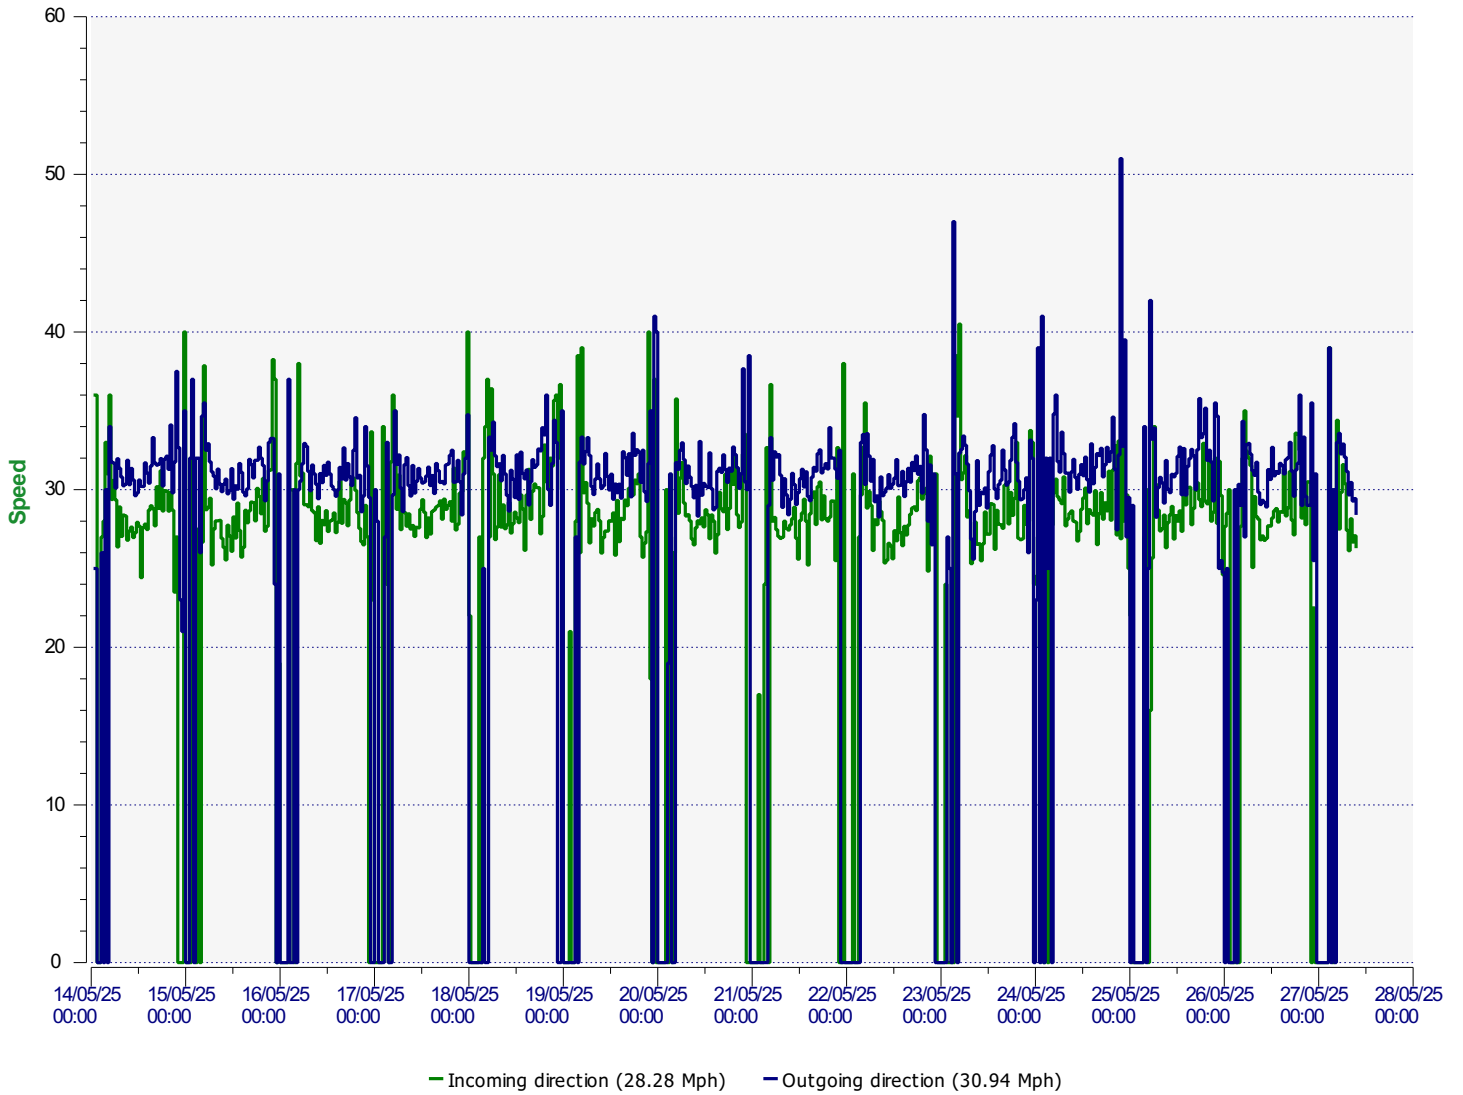

**Location:** Poulton Hill - 30mph

**Comments:**

Average speeds

**Start date:** Wednesday, May 14, 2025 1:00 AM  
**End date:** Tuesday, May 27, 2025 10:00 AM

**Location:**

**Comments:**

**Start date:** Wednesday, May 14, 2025 1:00 AM  
**End date:** Tuesday, May 27, 2025 10:00 AM

**Location:**

**Comments:**

**Start date:** Wednesday, May 14, 2025 1:00 AM  
**End date:** Tuesday, May 27, 2025 10:00 AM

**Location:**

**Comments:**

**Start date:** Wednesday, May 14, 2025 1:00 AM  
**End date:** Tuesday, May 27, 2025 10:00 AM

**Location:**

**Comments:**

**Speed percentiles (incoming)**

**V30:** 24.00Mph    **V50:** 27.00Mph    **V85:** 33.00Mph

**Start date:** Wednesday, May 14, 2025 1:00 AM  
**End date:** Tuesday, May 27, 2025 10:00 AM

**Location:**

**Comments:**

**Speed percentile(outgoing)**

**V30:** 28.00Mph    **V50:** 30.00Mph    **V85:** 35.00Mph

**Start date:** Wednesday, May 14, 2025 1:00 AM  
**End date:** Tuesday, May 27, 2025 10:00 AM