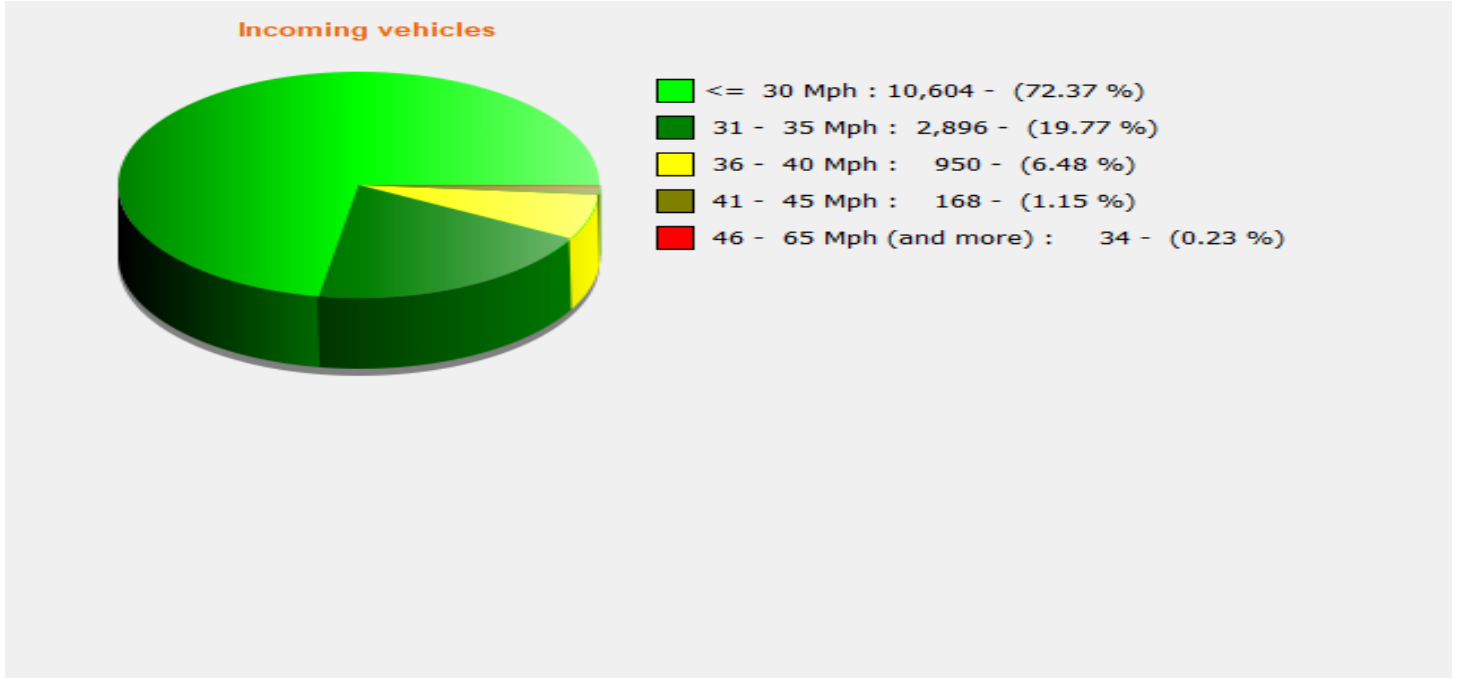

Start date: Wednesday, May 14, 2025 1:00 AM
End date: Tuesday, May 27, 2025 10:00 AM

Location:

Comments: