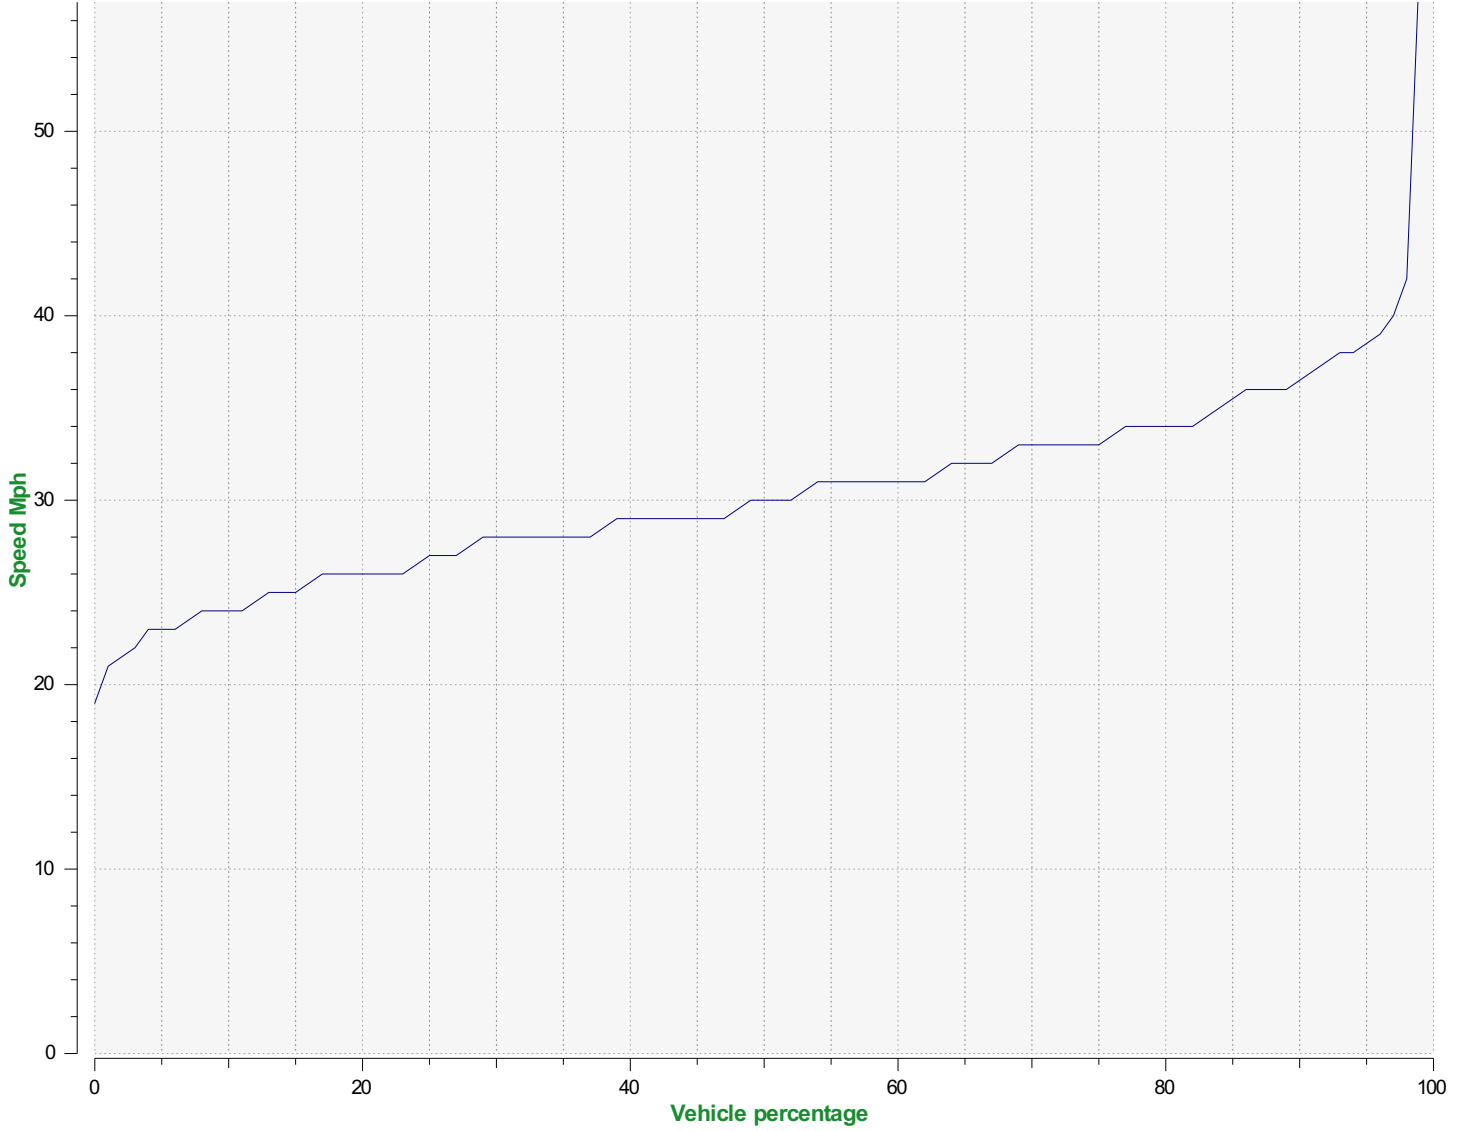

**Location:** Poulton Hill - 30mph

**Comments:**

Average speeds

**Start date:** Wednesday, May 14, 2025 1:00 AM  
**End date:** Tuesday, May 27, 2025 10:00 AM

**Location:**

**Comments:**

**Start date:** Wednesday, May 14, 2025 1:00 AM  
**End date:** Tuesday, May 27, 2025 10:00 AM

**Location:**

**Comments:**

**Start date:** Wednesday, May 14, 2025 1:00 AM  
**End date:** Tuesday, May 27, 2025 10:00 AM

**Location:**

**Comments:**

**Start date:** Wednesday, May 14, 2025 1:00 AM  
**End date:** Tuesday, May 27, 2025 10:00 AM

**Location:**

**Comments:**

**Speed percentiles (incoming)**

**V30:** 24.00Mph    **V50:** 27.00Mph    **V85:** 33.00Mph

**Start date:** Wednesday, May 14, 2025 1:00 AM  
**End date:** Tuesday, May 27, 2025 10:00 AM

**Location:**

**Comments:**

**Speed percentile(outgoing)**

**V30:** 28.00Mph    **V50:** 30.00Mph    **V85:** 35.00Mph

**Start date:** Wednesday, May 14, 2025 1:00 AM  
**End date:** Tuesday, May 27, 2025 10:00 AM