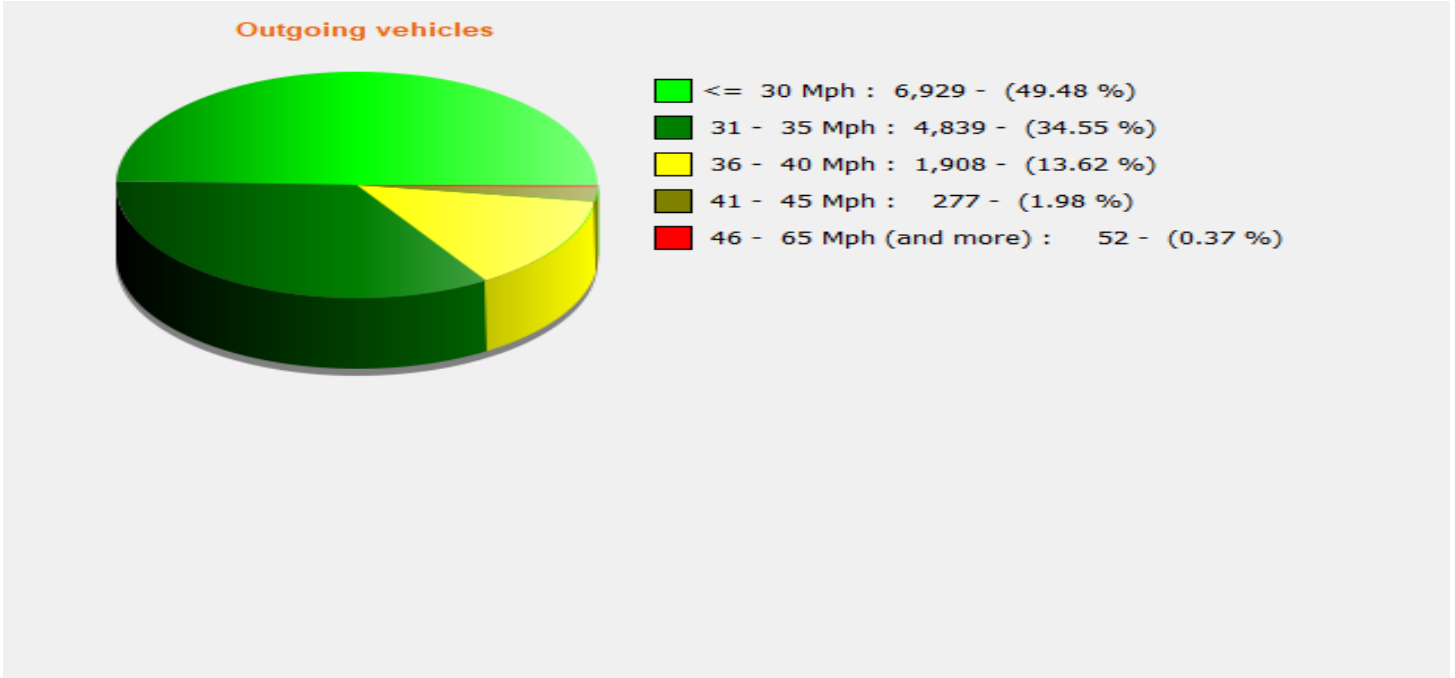

**Location:**

**Comments:**

**Start date:** Wednesday, May 14, 2025 1:00 AM  
**End date:** Tuesday, May 27, 2025 10:00 AM

**Location:**

**Comments:**

**Start date:** Wednesday, May 14, 2025 1:00 AM  
**End date:** Tuesday, May 27, 2025 10:00 AM