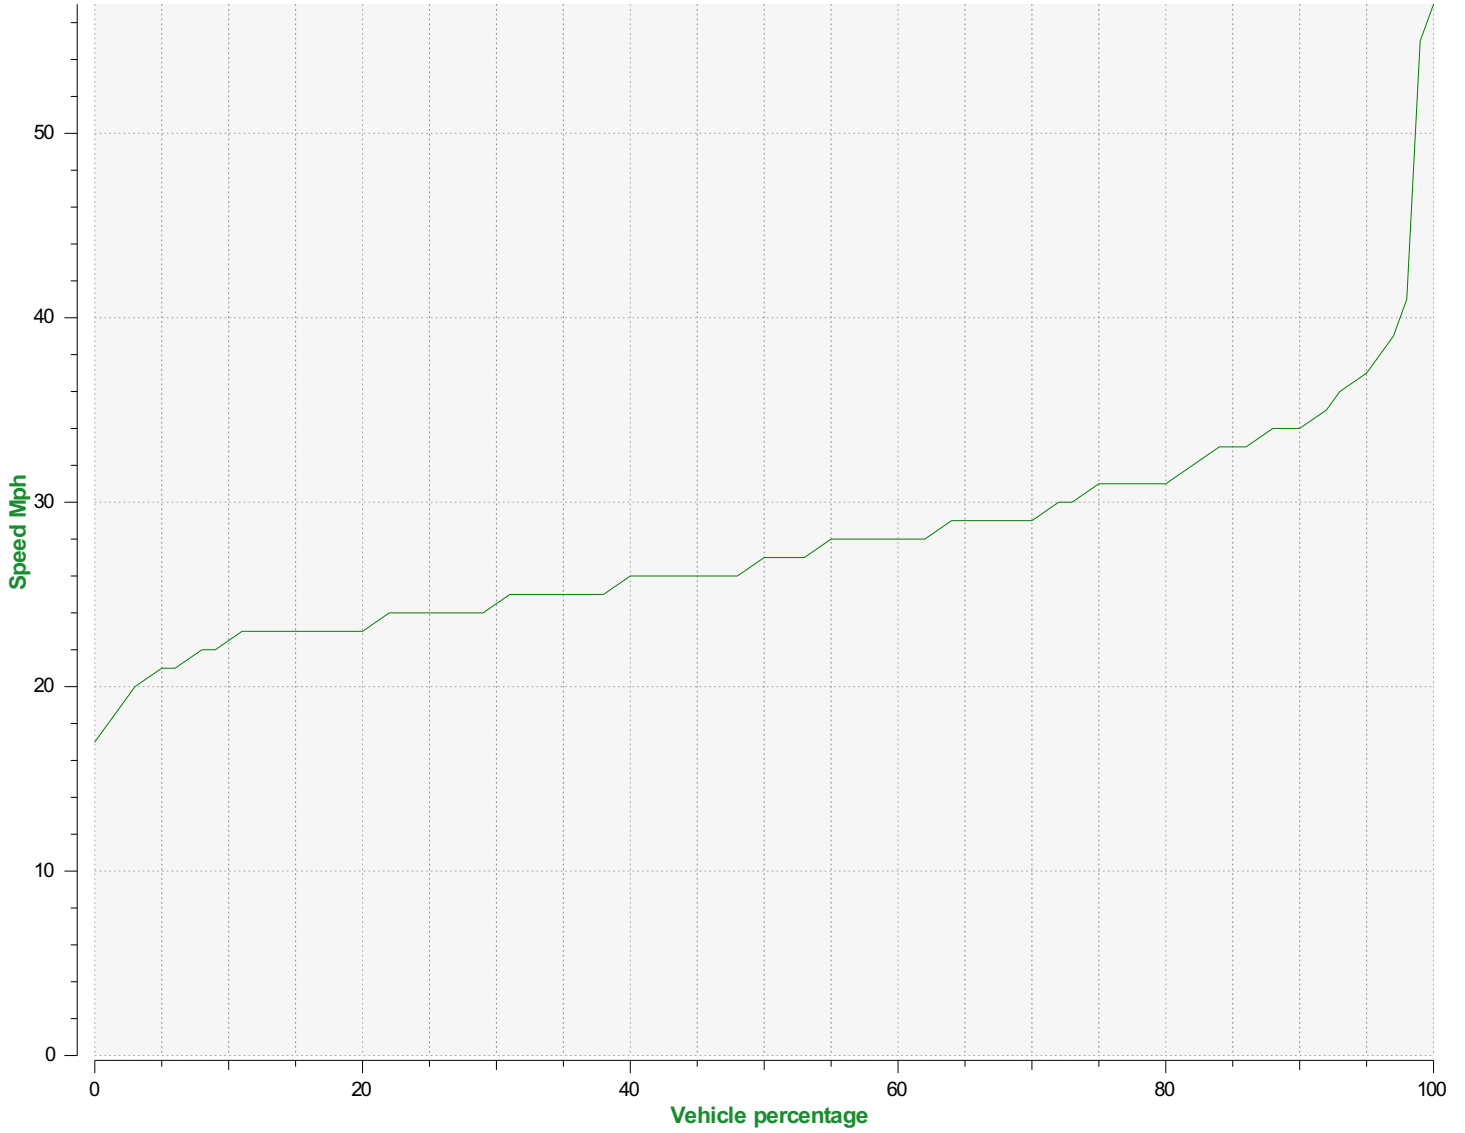

**Location:** Poulton Hill - 30mph

**Comments:**

Average speeds

**Start date:** Wednesday, May 14, 2025 1:00 AM  
**End date:** Tuesday, May 27, 2025 10:00 AM

**Location:**

**Comments:**

**Start date:** Wednesday, May 14, 2025 1:00 AM  
**End date:** Tuesday, May 27, 2025 10:00 AM

**Location:**

**Comments:**

**Start date:** Wednesday, May 14, 2025 1:00 AM  
**End date:** Tuesday, May 27, 2025 10:00 AM

**Location:**

**Comments:**

**Start date:** Wednesday, May 14, 2025 1:00 AM  
**End date:** Tuesday, May 27, 2025 10:00 AM

**Location:**

**Comments:**

**Speed percentiles (incoming)**

**V30:** 24.00Mph    **V50:** 27.00Mph    **V85:** 33.00Mph

**Start date:** Wednesday, May 14, 2025 1:00 AM  
**End date:** Tuesday, May 27, 2025 10:00 AM

**Location:**

**Comments:**

**Speed percentile(outgoing)**

**V30:** 28.00Mph    **V50:** 30.00Mph    **V85:** 35.00Mph

**Start date:** Wednesday, May 14, 2025 1:00 AM  
**End date:** Tuesday, May 27, 2025 10:00 AM