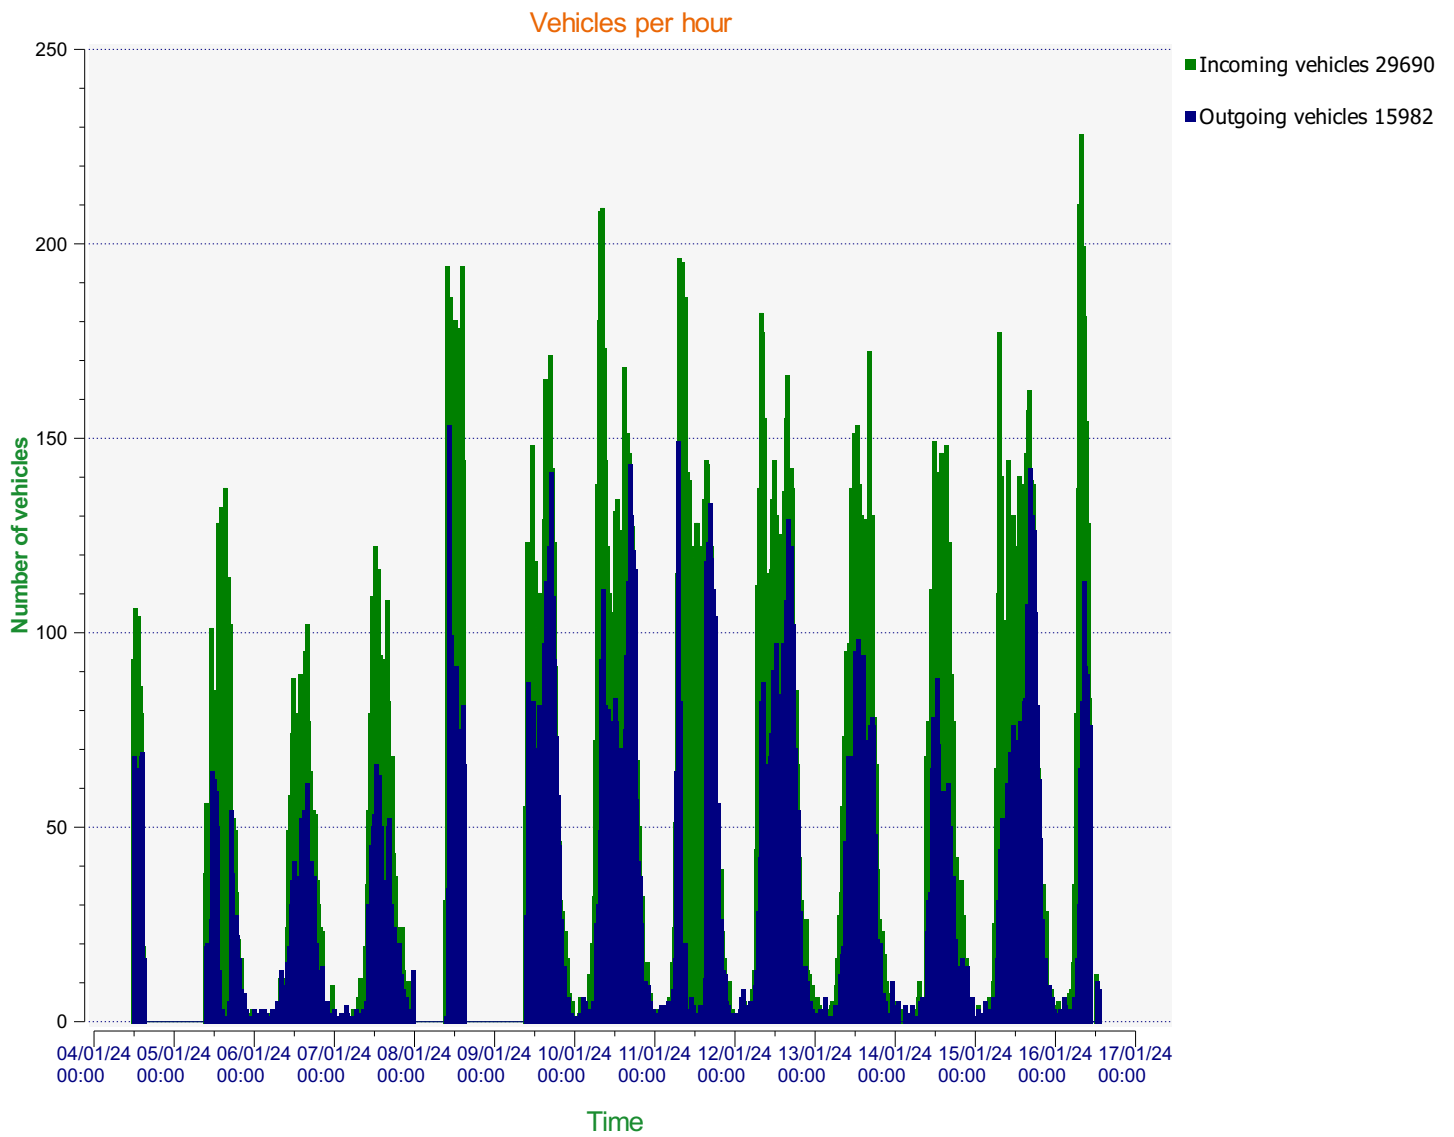

**Location:**

**Comments:**

**Start date:** Thursday, January 4, 2024 11:30 AM  
**End date:** Tuesday, January 16, 2024 12:30 PM

**Location:**

**Comments:**

**Start date:** Thursday, January 4, 2024 11:30 AM  
**End date:** Tuesday, January 16, 2024 12:30 PM

**Location:**

**Comments:**

**Speed percentiles (incoming)**

**V30:** 25.00Mph **V50:** 26.00Mph **V85:** 31.00Mph

**Start date:** Thursday, January 4, 2024 11:30 AM  
**End date:** Tuesday, January 16, 2024 12:30 PM

**Location:**

**Comments:**

**Speed percentile(outgoing)**

**V30:** 25.00Mph **V50:** 27.00Mph **V85:** 31.00Mph

**Start date:** Thursday, January 4, 2024 11:30 AM  
**End date:** Tuesday, January 16, 2024 12:30 PM