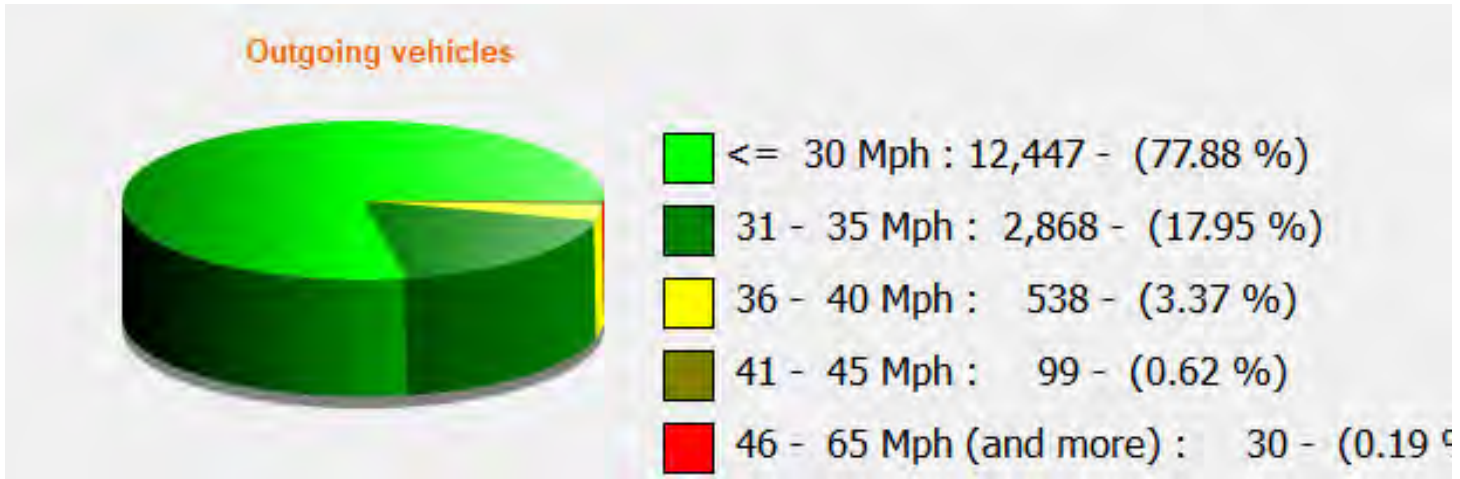

Start date: Thursday, January 4, 2024 11:30 AM
End date: Tuesday, January 16, 2024 12:30 PM

Location:

Comments: