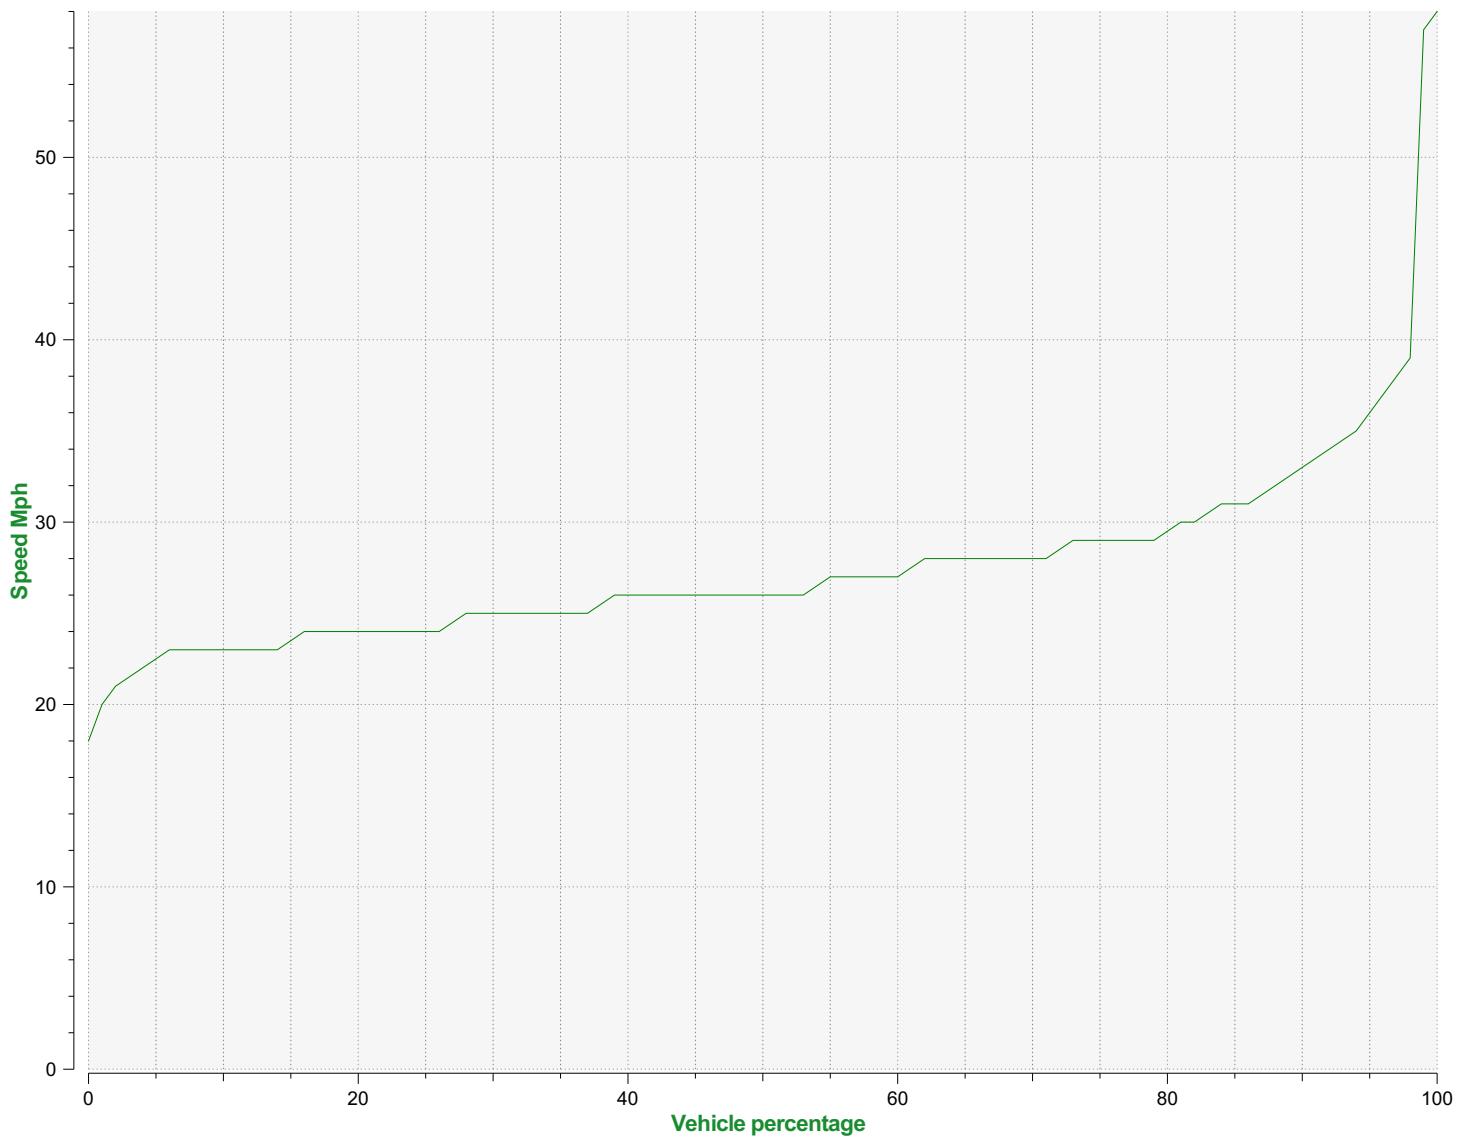

**Location:**

**Comments:**

**Start date:** Thursday, January 4, 2024 11:30 AM  
**End date:** Tuesday, January 16, 2024 12:30 PM

**Location:**

**Comments:**

**Start date:** Thursday, January 4, 2024 11:30 AM  
**End date:** Tuesday, January 16, 2024 12:30 PM

**Location:**

**Comments:**

**Speed percentiles (incoming)**

**V30:** 25.00Mph **V50:** 26.00Mph **V85:** 31.00Mph

**Start date:** Thursday, January 4, 2024 11:30 AM  
**End date:** Tuesday, January 16, 2024 12:30 PM

**Location:**

**Comments:**

**Speed percentile(outgoing)**

**V30:** 25.00Mph **V50:** 27.00Mph **V85:** 31.00Mph

**Start date:** Thursday, January 4, 2024 11:30 AM  
**End date:** Tuesday, January 16, 2024 12:30 PM