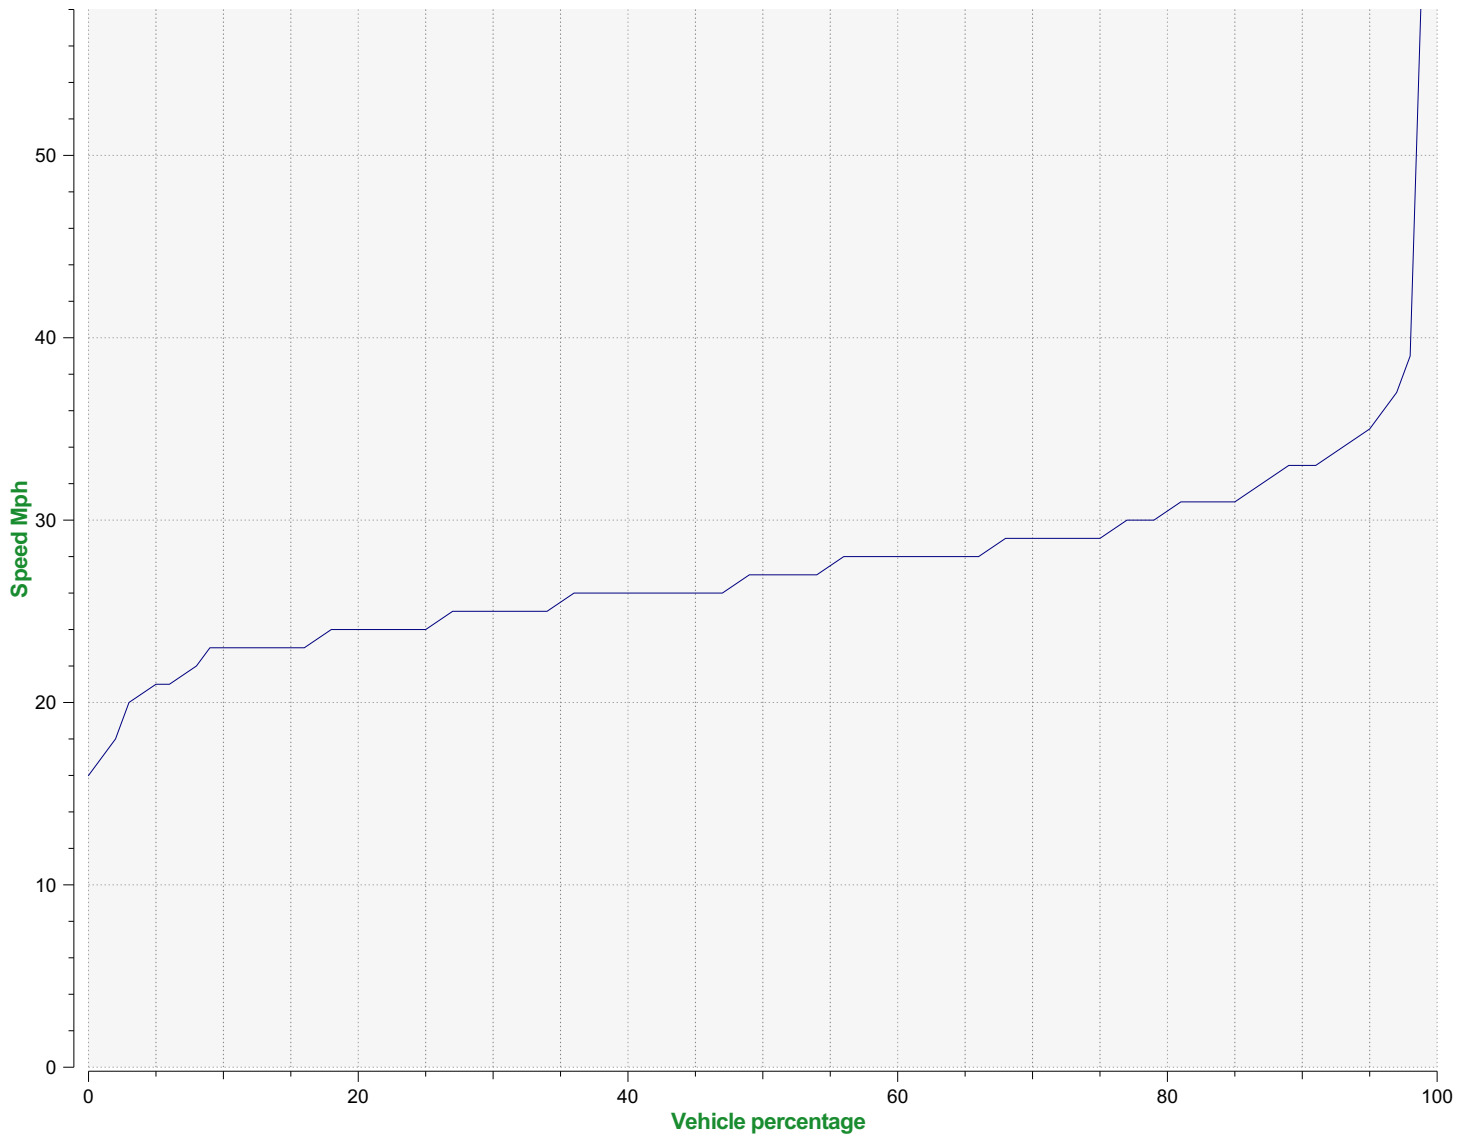

**Location:**

**Comments:**

**Start date:** Thursday, January 4, 2024 11:30 AM  
**End date:** Tuesday, January 16, 2024 12:30 PM

**Location:**

**Comments:**

**Start date:** Thursday, January 4, 2024 11:30 AM  
**End date:** Tuesday, January 16, 2024 12:30 PM

**Location:**

**Comments:**

**Speed percentiles (incoming)**

**V30:** 25.00Mph **V50:** 26.00Mph **V85:** 31.00Mph

**Start date:** Thursday, January 4, 2024 11:30 AM  
**End date:** Tuesday, January 16, 2024 12:30 PM

**Location:**

**Comments:**

**Speed percentile(outgoing)**

**V30:** 25.00Mph **V50:** 27.00Mph **V85:** 31.00Mph

**Start date:** Thursday, January 4, 2024 11:30 AM  
**End date:** Tuesday, January 16, 2024 12:30 PM