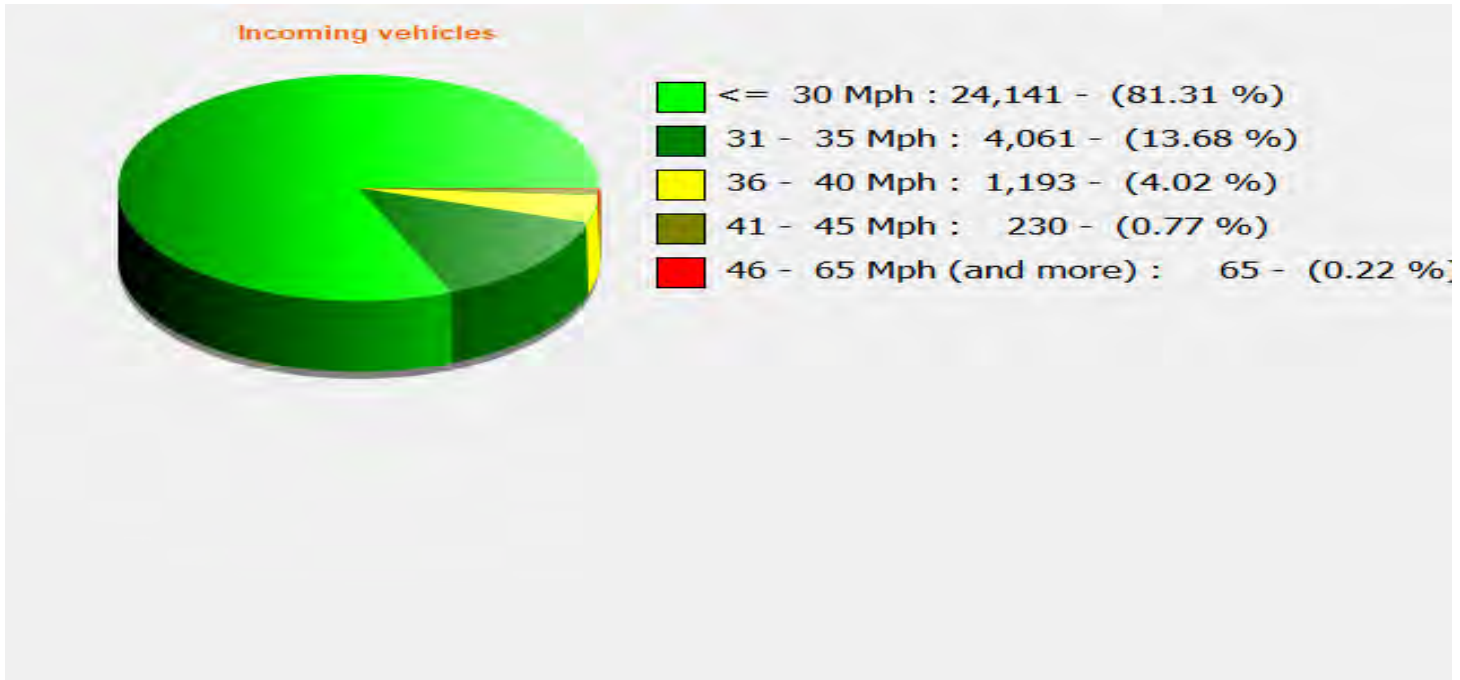

Start date: Thursday, January 4, 2024 11:30 AM
End date: Tuesday, January 16, 2024 12:30 PM

Location:

Comments: