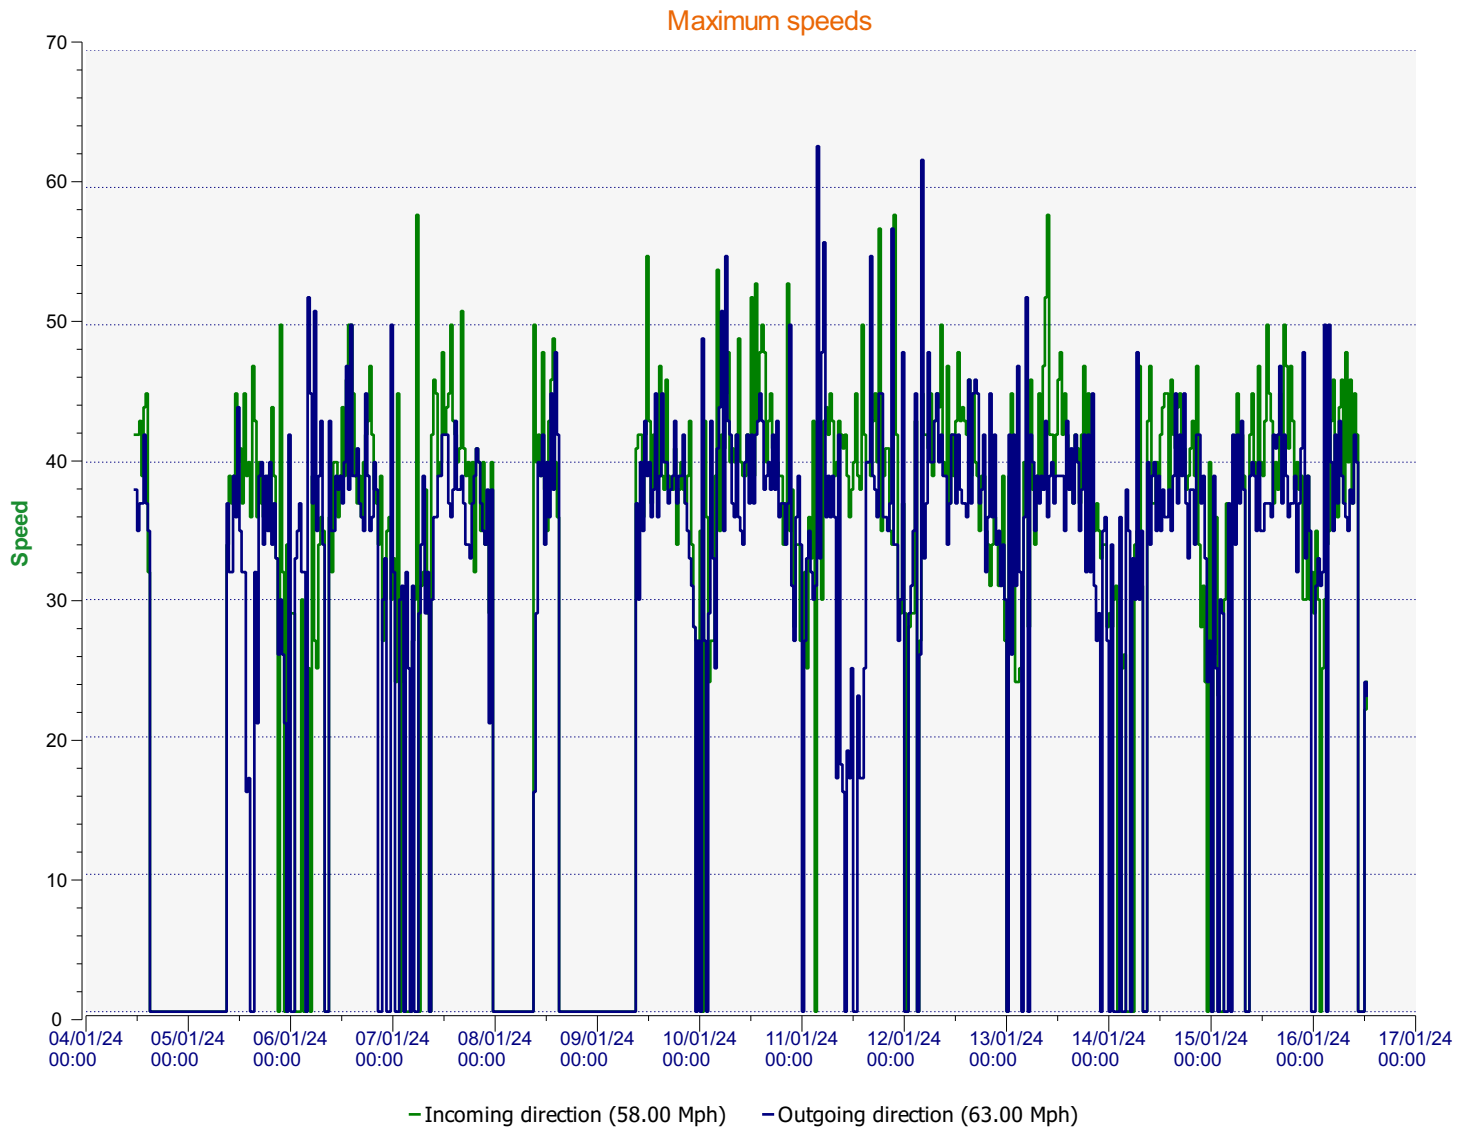

**Location:**

**Comments:**

**Start date:** Thursday, January 4, 2024 11:30 AM  
**End date:** Tuesday, January 16, 2024 12:30 PM

**Location:**

**Comments:**

**Start date:** Thursday, January 4, 2024 11:30 AM  
**End date:** Tuesday, January 16, 2024 12:30 PM

**Location:**

**Comments:**

**Speed percentiles (incoming)**

**V30:** 25.00Mph **V50:** 26.00Mph **V85:** 31.00Mph

**Start date:** Thursday, January 4, 2024 11:30 AM  
**End date:** Tuesday, January 16, 2024 12:30 PM

**Location:**

**Comments:**

**Speed percentile(outgoing)**

**V30:** 25.00Mph **V50:** 27.00Mph **V85:** 31.00Mph

**Start date:** Thursday, January 4, 2024 11:30 AM  
**End date:** Tuesday, January 16, 2024 12:30 PM