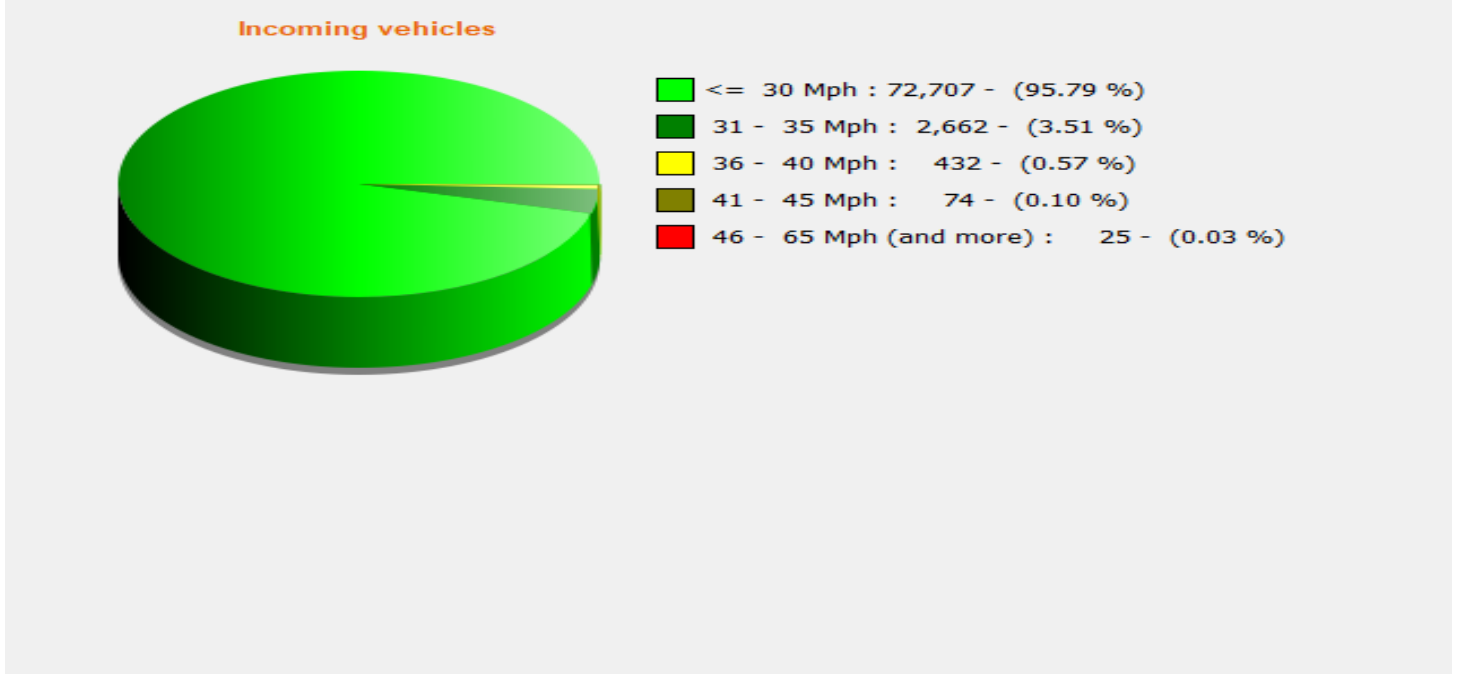

**Location:**

**Comments:**

**Start date:** Wednesday, July 9, 2025 12:00 AM  
**End date:** Thursday, July 24, 2025 12:30 PM

**Location:**

**Comments:**

**Start date:** Wednesday, July 9, 2025 12:00 AM  
**End date:** Thursday, July 24, 2025 12:30 PM