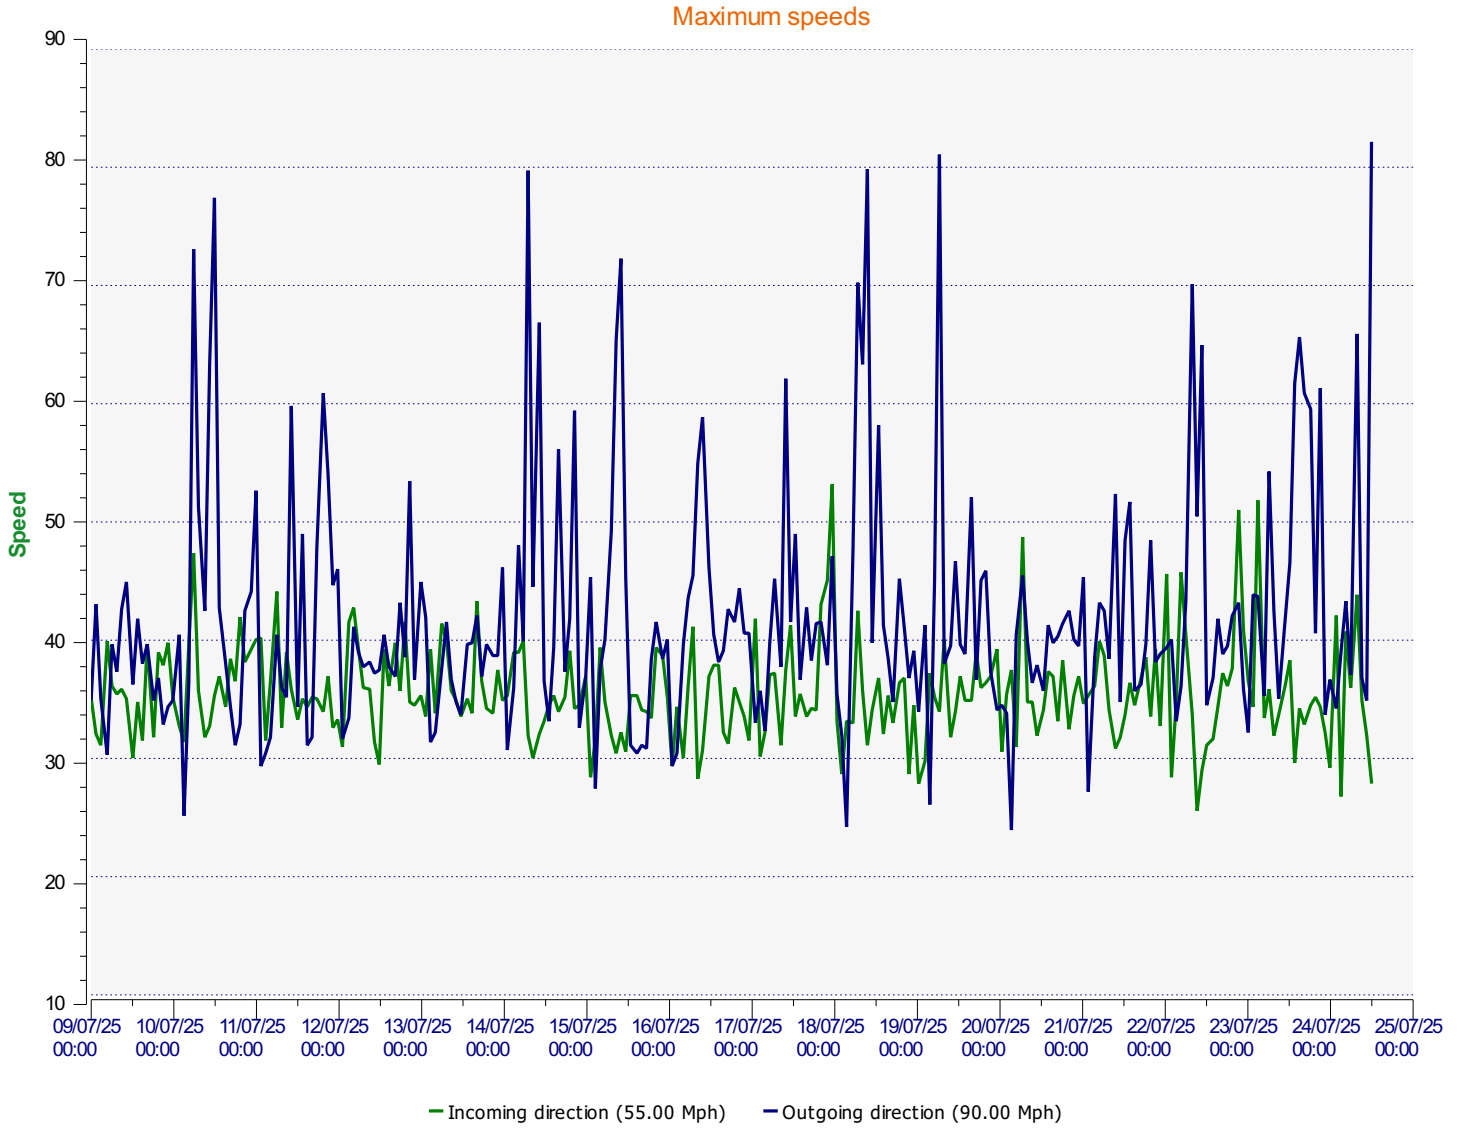

**Location:** Herd Street - 30mph

**Comments:**

Average speeds

**Start date:** Wednesday, July 9, 2025 12:00 AM  
**End date:** Thursday, July 24, 2025 12:30 PM

**Location:**

**Comments:**

**Start date:** Wednesday, July 9, 2025 12:00 AM  
**End date:** Thursday, July 24, 2025 12:30 PM

**Location:**

**Comments:**

**Start date:** Wednesday, July 9, 2025 12:00 AM  
**End date:** Thursday, July 24, 2025 12:30 PM

**Location:**

**Comments:**

**Start date:** Wednesday, July 9, 2025 12:00 AM  
**End date:** Thursday, July 24, 2025 12:30 PM

**Location:**

**Comments:**

**Start date:** Wednesday, July 9, 2025 12:00 AM  
**End date:** Thursday, July 24, 2025 12:30 PM

**Location:**

**Comments:**

**Speed percentiles (incoming)**

**V30:** 20.00Mph    **V50:** 22.00Mph    **V85:** 26.00Mph

**Start date:** Wednesday, July 9, 2025 12:00 AM  
**End date:** Thursday, July 24, 2025 12:30 PM

**Location:**

**Comments:**

**Speed percentile(outgoing)**

**V30:** 21.00Mph    **V50:** 24.00Mph    **V85:** 29.00Mph