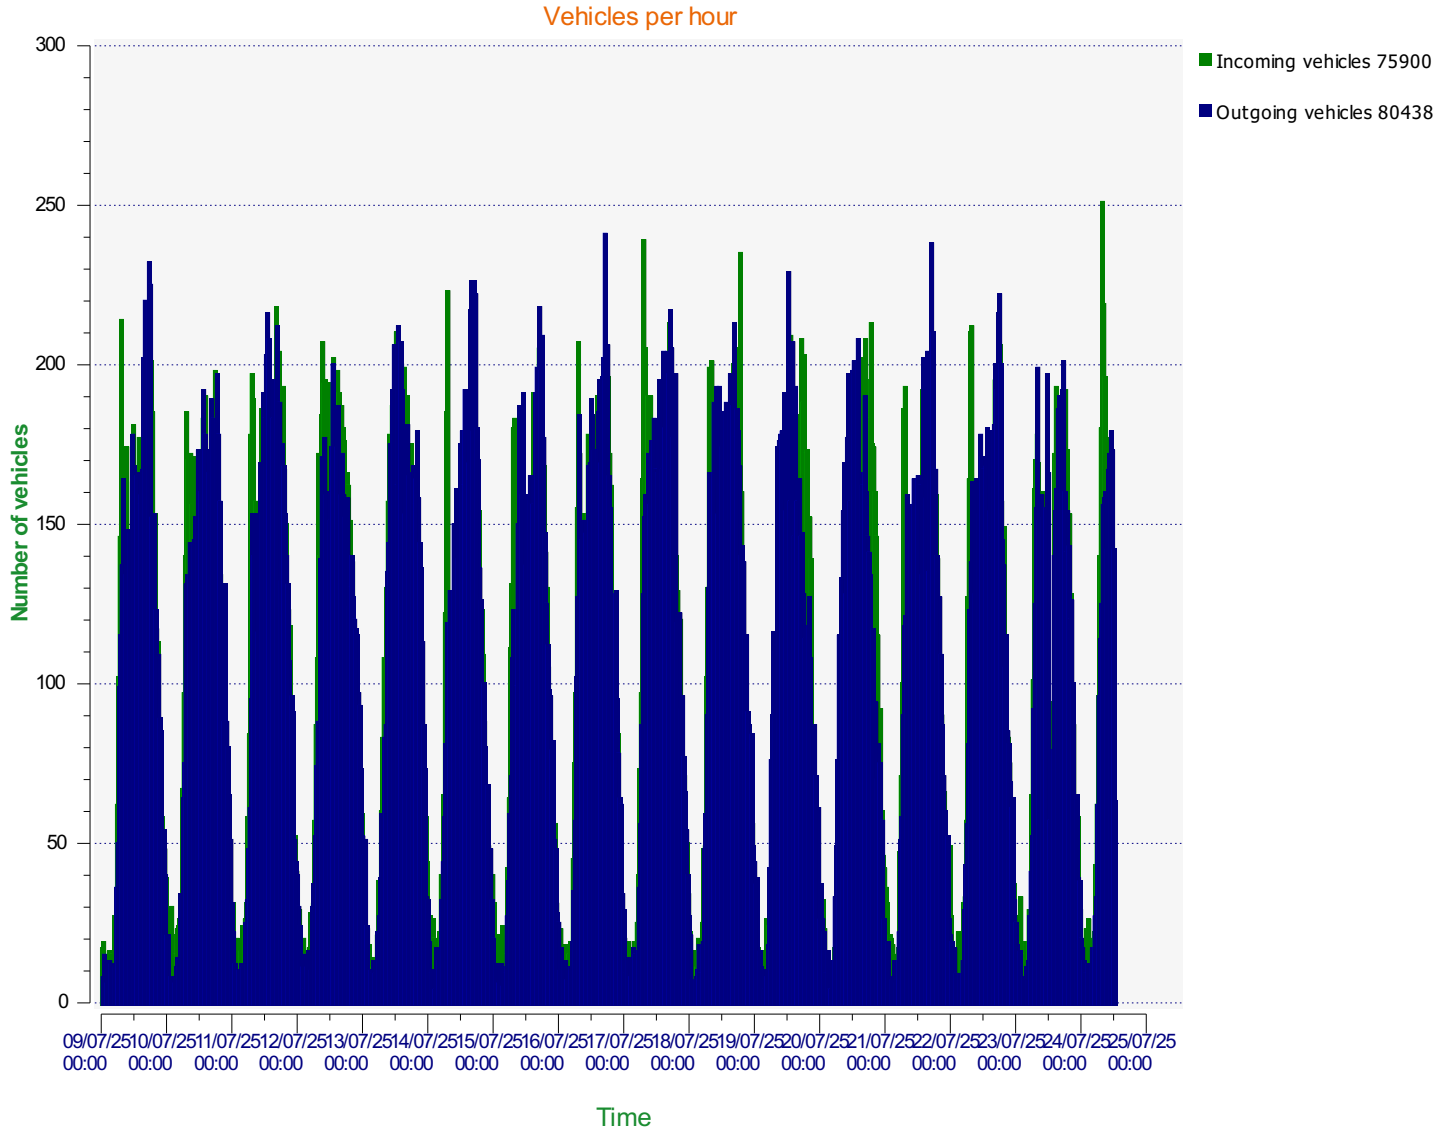

**Location:** Herd Street - 30mph

**Comments:**

Average speeds

**Start date:** Wednesday, July 9, 2025 12:00 AM  
**End date:** Thursday, July 24, 2025 12:30 PM

**Location:**

**Comments:**

**Start date:** Wednesday, July 9, 2025 12:00 AM  
**End date:** Thursday, July 24, 2025 12:30 PM

**Location:**

**Comments:**

**Start date:** Wednesday, July 9, 2025 12:00 AM  
**End date:** Thursday, July 24, 2025 12:30 PM

**Location:**

**Comments:**

**Start date:** Wednesday, July 9, 2025 12:00 AM  
**End date:** Thursday, July 24, 2025 12:30 PM

**Location:**

**Comments:**

**Start date:** Wednesday, July 9, 2025 12:00 AM  
**End date:** Thursday, July 24, 2025 12:30 PM

**Location:**

**Comments:**

**Speed percentiles (incoming)**

**V30:** 20.00Mph    **V50:** 22.00Mph    **V85:** 26.00Mph

**Start date:** Wednesday, July 9, 2025 12:00 AM  
**End date:** Thursday, July 24, 2025 12:30 PM

**Location:**

**Comments:**

**Speed percentile(outgoing)**

**V30:** 21.00Mph    **V50:** 24.00Mph    **V85:** 29.00Mph