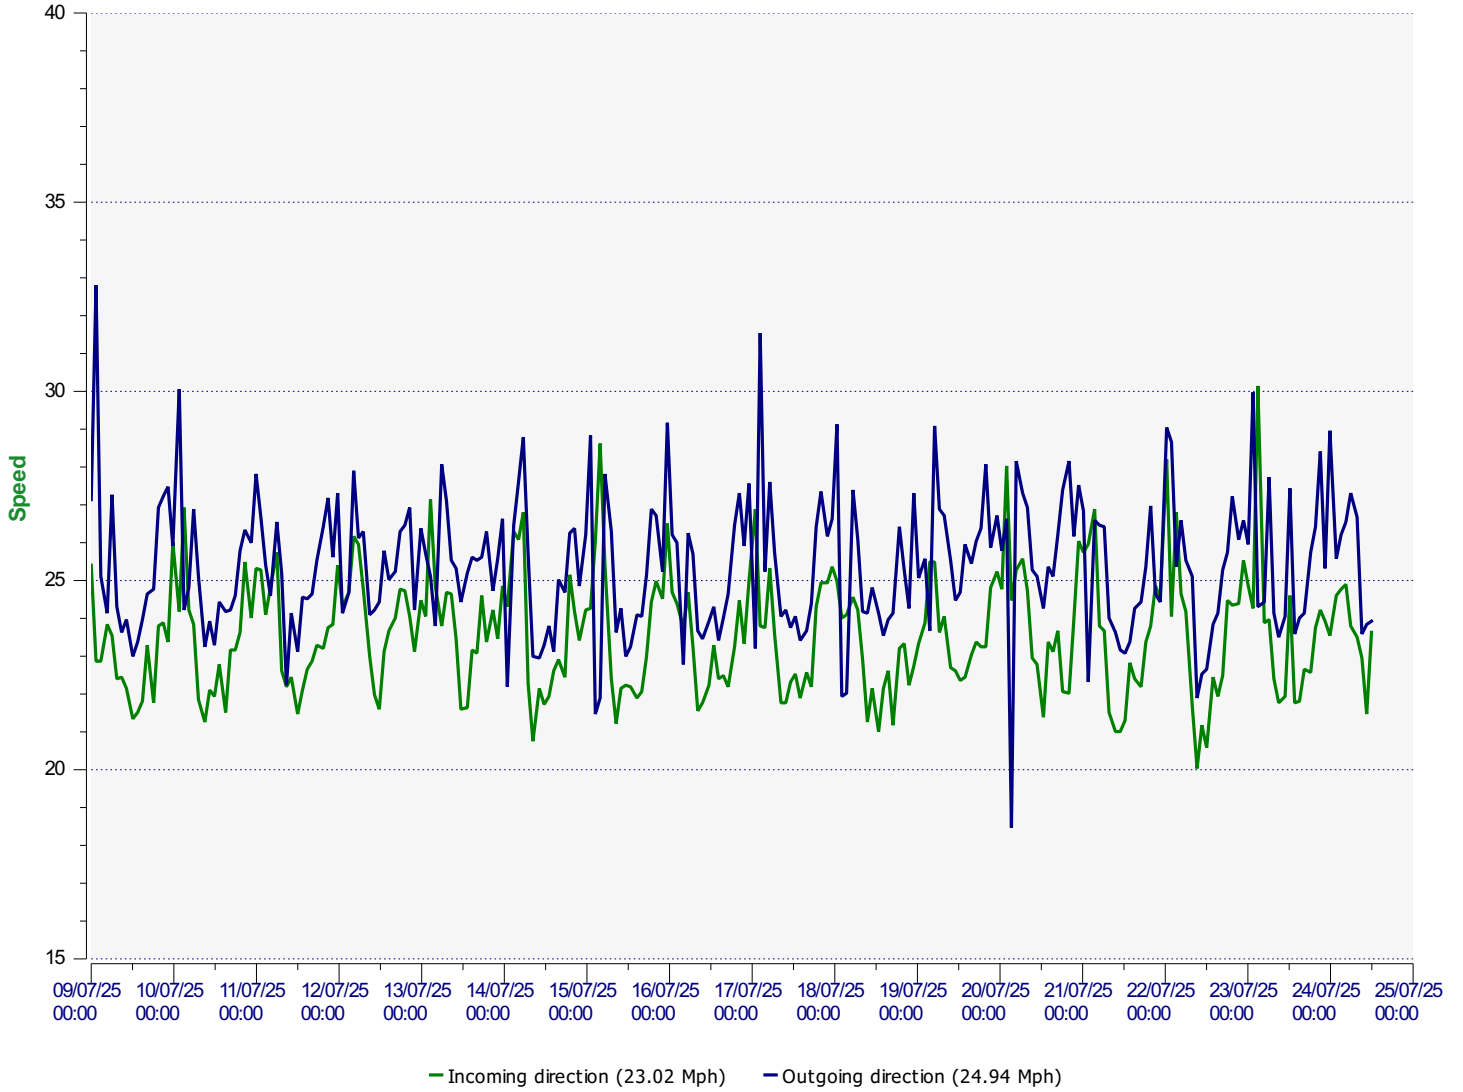

**Location:** Herd Street - 30mph

**Comments:**

Average speeds

**Start date:** Wednesday, July 9, 2025 12:00 AM  
**End date:** Thursday, July 24, 2025 12:30 PM

**Location:**

**Comments:**

**Start date:** Wednesday, July 9, 2025 12:00 AM  
**End date:** Thursday, July 24, 2025 12:30 PM

**Location:**

**Comments:**

**Start date:** Wednesday, July 9, 2025 12:00 AM  
**End date:** Thursday, July 24, 2025 12:30 PM

**Location:**

**Comments:**

**Start date:** Wednesday, July 9, 2025 12:00 AM  
**End date:** Thursday, July 24, 2025 12:30 PM

**Location:**

**Comments:**

**Start date:** Wednesday, July 9, 2025 12:00 AM  
**End date:** Thursday, July 24, 2025 12:30 PM

**Location:**

**Comments:**

**Speed percentiles (incoming)**

**V30:** 20.00Mph    **V50:** 22.00Mph    **V85:** 26.00Mph

**Start date:** Wednesday, July 9, 2025 12:00 AM  
**End date:** Thursday, July 24, 2025 12:30 PM

**Location:**

**Comments:**

**Speed percentile(outgoing)**

**V30:** 21.00Mph    **V50:** 24.00Mph    **V85:** 29.00Mph