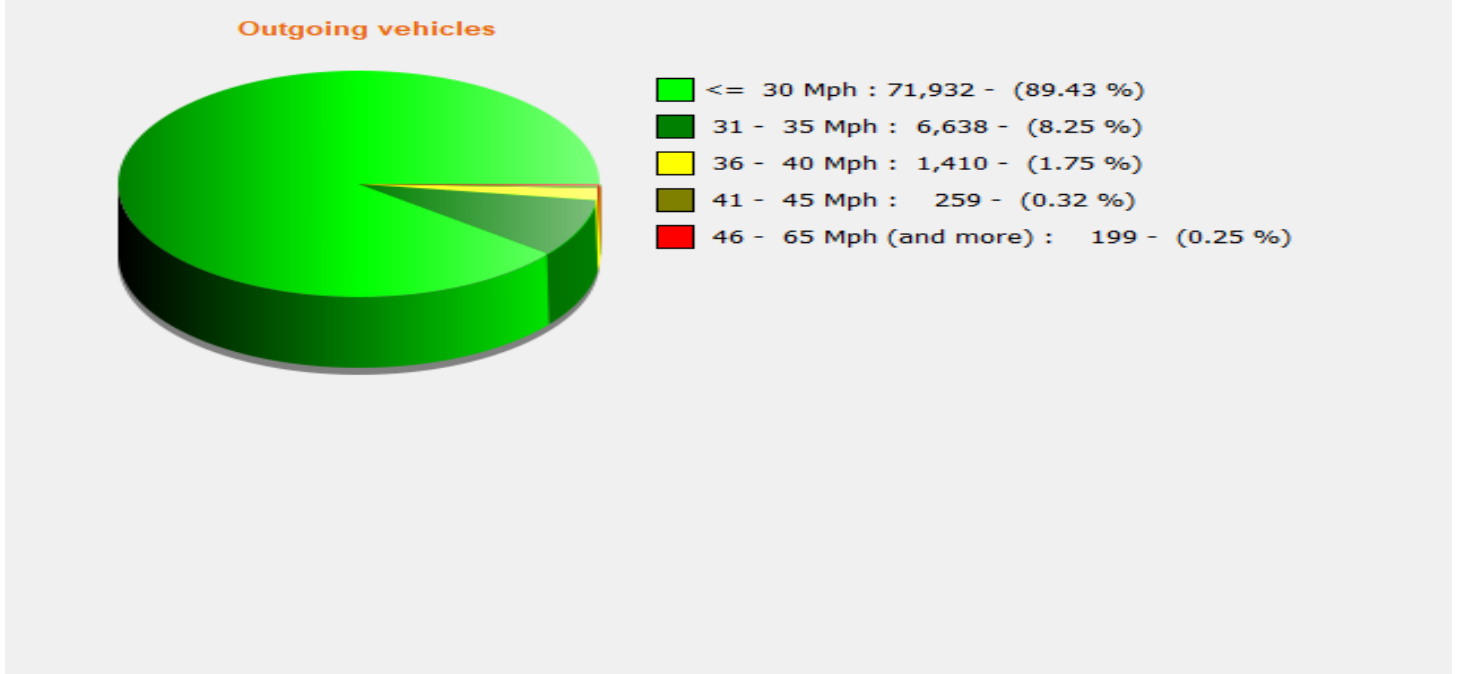

Start date: Wednesday, July 9, 2025 12:00 AM
End date: Thursday, July 24, 2025 12:30 PM

Location:

Comments: