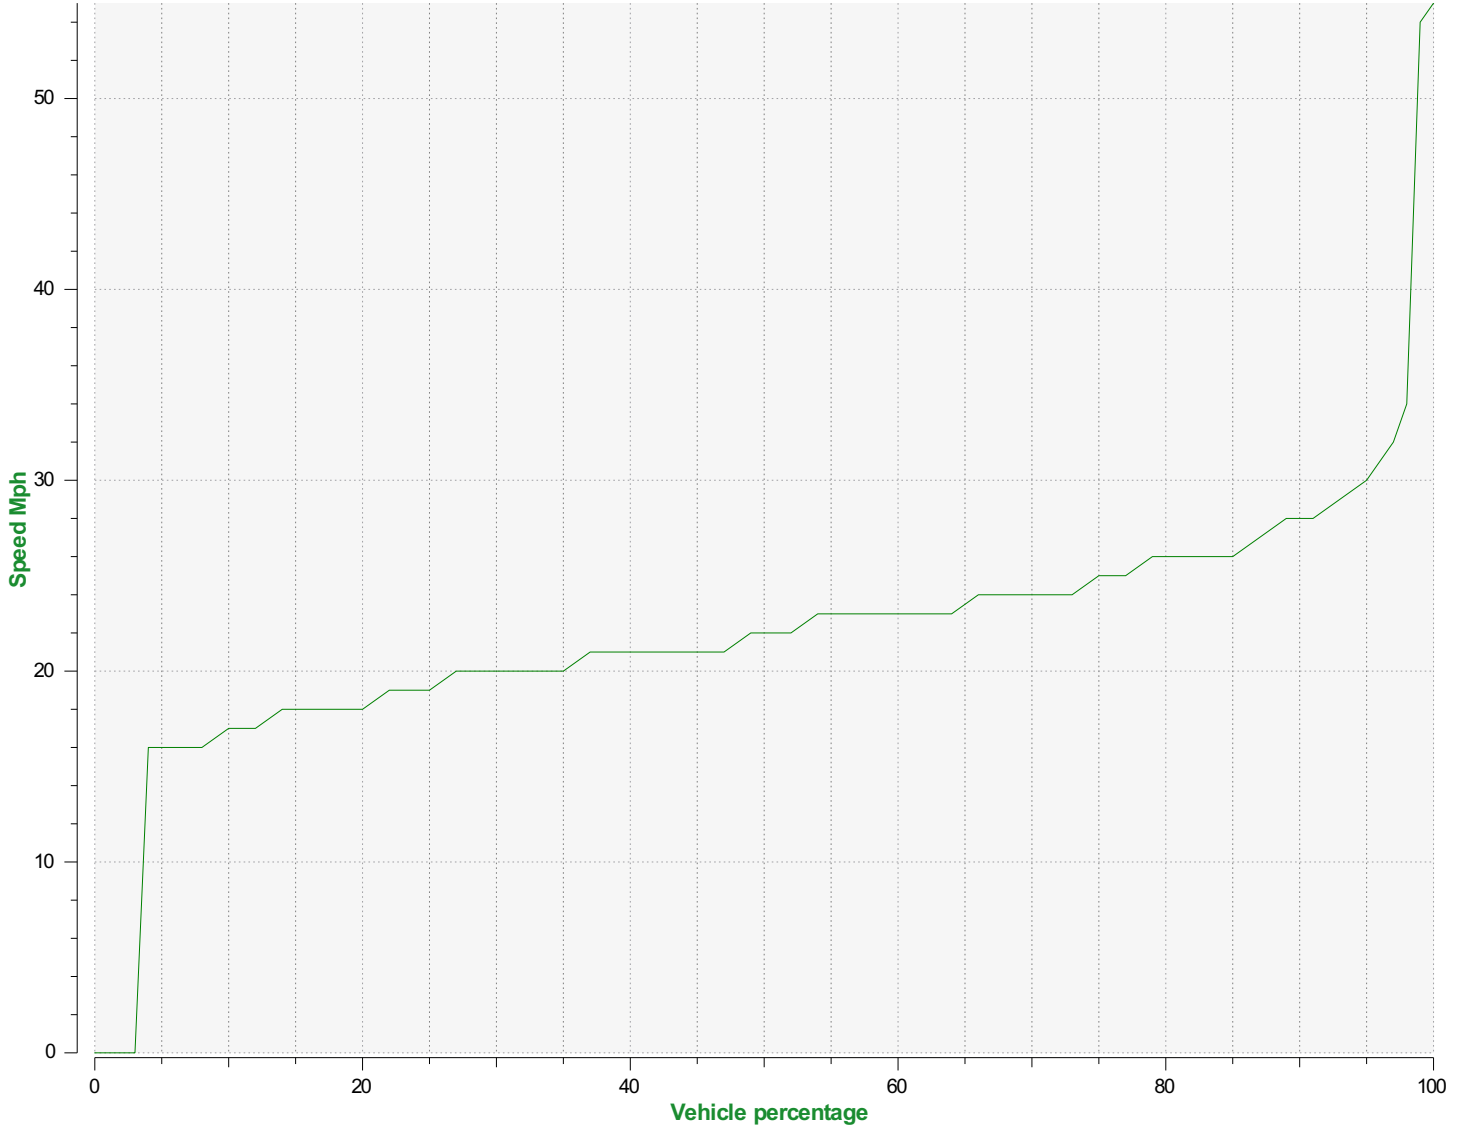

**Location:**

**Comments:**

**Start date:** Wednesday, July 9, 2025 12:00 AM  
**End date:** Thursday, July 24, 2025 12:30 PM

**Location:**

**Comments:**

**Start date:** Wednesday, July 9, 2025 12:00 AM  
**End date:** Thursday, July 24, 2025 12:30 PM

**Location:**

**Comments:**

**Start date:** Wednesday, July 9, 2025 12:00 AM  
**End date:** Thursday, July 24, 2025 12:30 PM

**Location:**

**Comments:**

**Speed percentiles (incoming)**

**V30:** 20.00Mph    **V50:** 22.00Mph    **V85:** 26.00Mph

**Start date:** Wednesday, July 9, 2025 12:00 AM  
**End date:** Thursday, July 24, 2025 12:30 PM

**Location:**

**Comments:**

**Speed percentile(outgoing)**

**V30:** 21.00Mph    **V50:** 24.00Mph    **V85:** 29.00Mph