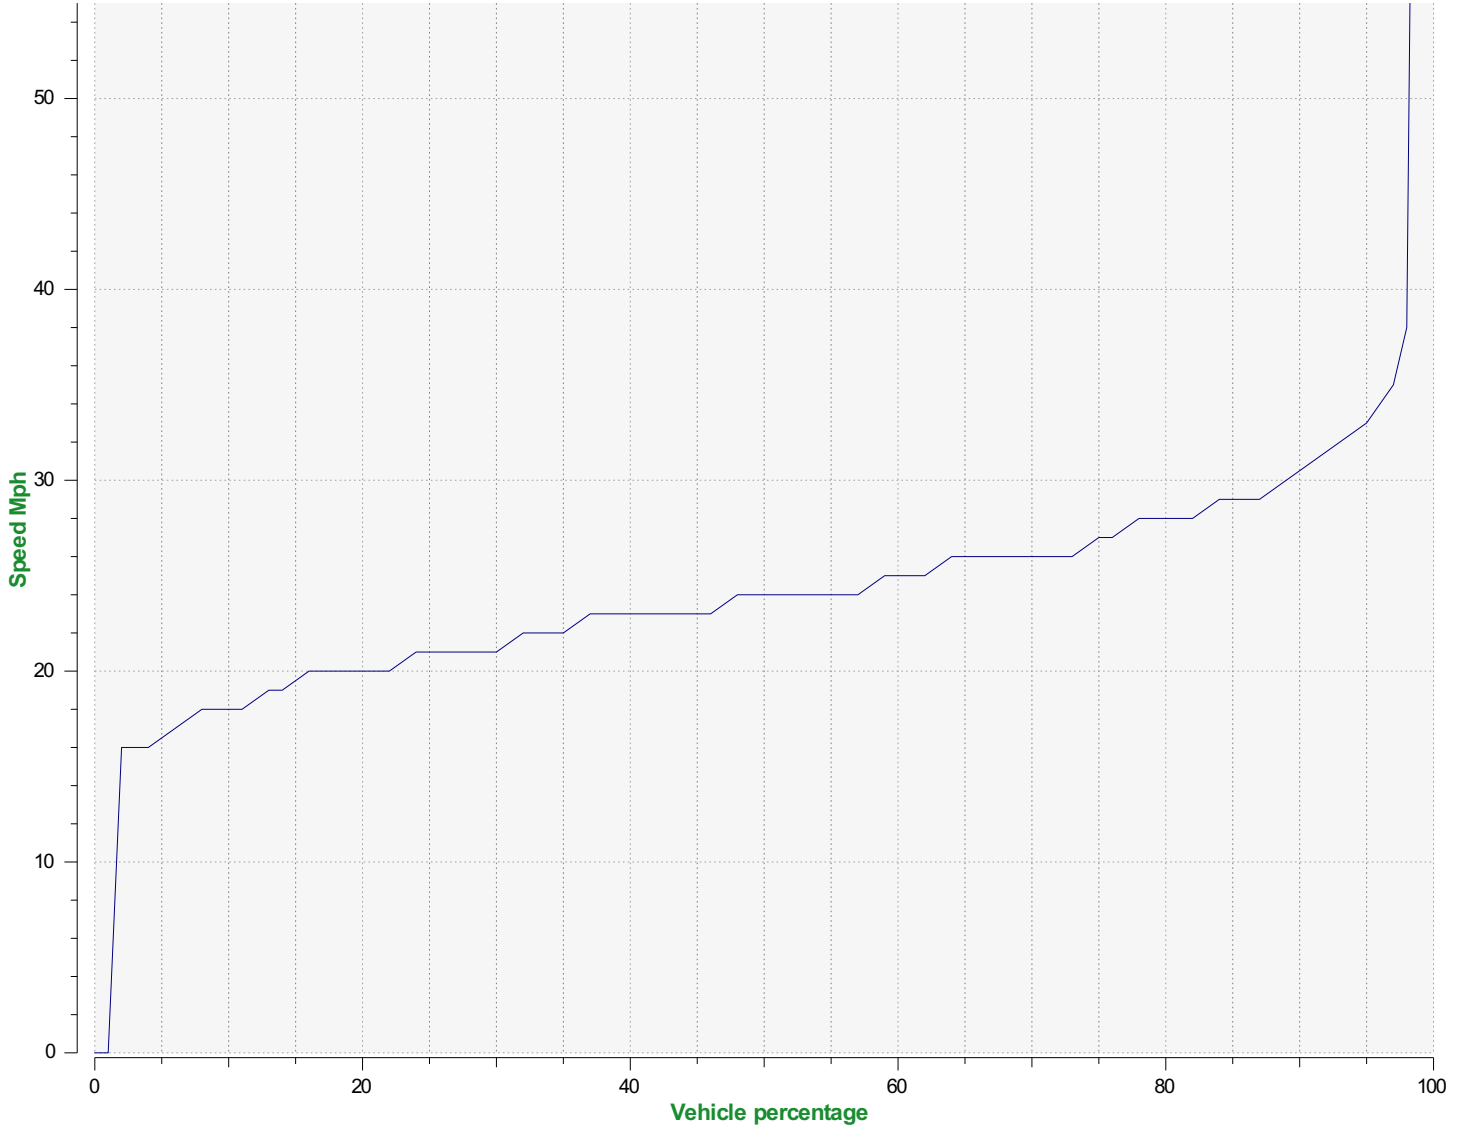

**Location:**

**Comments:**

**Start date:** Wednesday, July 9, 2025 12:00 AM  
**End date:** Thursday, July 24, 2025 12:30 PM

**Location:**

**Comments:**

**Start date:** Wednesday, July 9, 2025 12:00 AM  
**End date:** Thursday, July 24, 2025 12:30 PM

**Location:**

**Comments:**

**Start date:** Wednesday, July 9, 2025 12:00 AM  
**End date:** Thursday, July 24, 2025 12:30 PM

**Location:**

**Comments:**

**Speed percentiles (incoming)**

**V30:** 20.00Mph    **V50:** 22.00Mph    **V85:** 26.00Mph

**Start date:** Wednesday, July 9, 2025 12:00 AM  
**End date:** Thursday, July 24, 2025 12:30 PM

**Location:**

**Comments:**

**Speed percentile(outgoing)**

**V30:** 21.00Mph    **V50:** 24.00Mph    **V85:** 29.00Mph