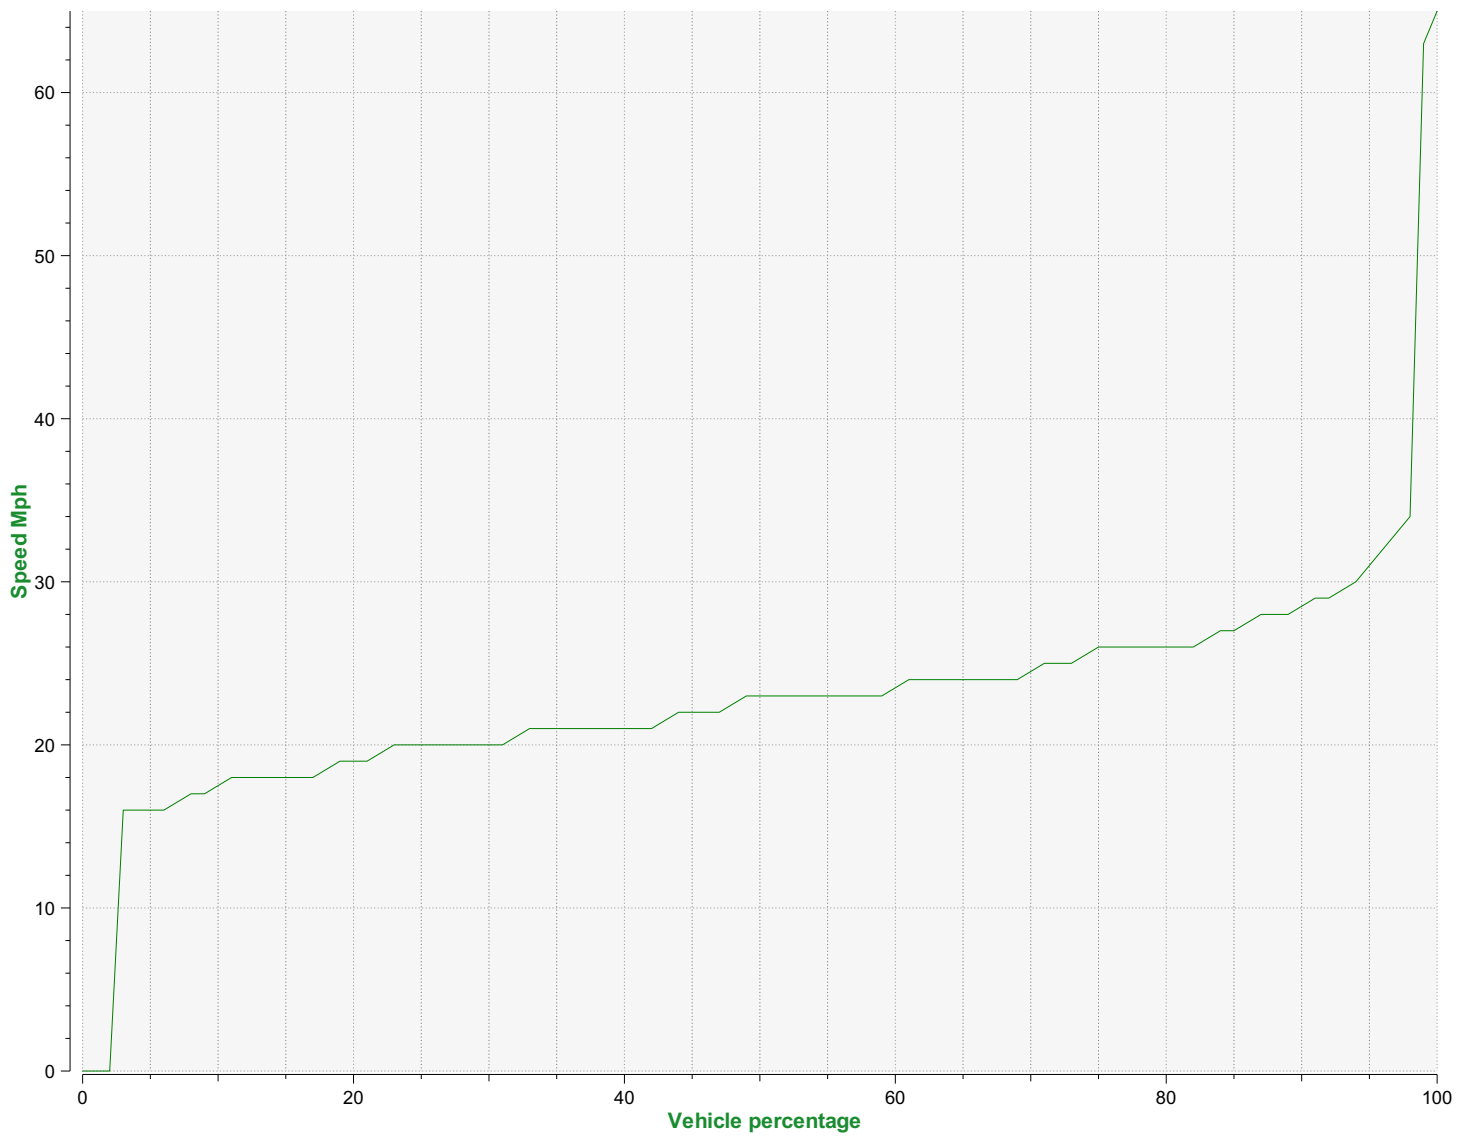

Location:

Comments:

Start date: Friday, August 4, 2023 12:00 AM
End date: Tuesday, August 29, 2023 9:00 AM

Location:

Comments:

Outgoing vehicles

	<= 40 Mph : 125,402 - (99.40 %)
	41 - 45 Mph : 473 - (0.37 %)
	46 - 50 Mph : 142 - (0.11 %)
	51 - 55 Mph : 51 - (0.04 %)
	56 - 60 Mph : 25 - (0.02 %)

Start date: Friday, August 4, 2023 12:00 AM
End date: Tuesday, August 29, 2023 9:00 AM

Location:

Comments:

Speed percentiles (incoming)

V30: 20.00Mph **V50:** 23.00Mph **V85:** 27.00Mph

Start date: Friday, August 4, 2023 12:00 AM
End date: Tuesday, August 29, 2023 9:00 AM

Location:

Comments:

Speed percentile(outgoing)

V30: 22.00Mph **V50:** 24.00Mph **V85:** 29.00Mph

Start date: Friday, August 4, 2023 12:00 AM
End date: Tuesday, August 29, 2023 9:00 AM

Location:

Comments: