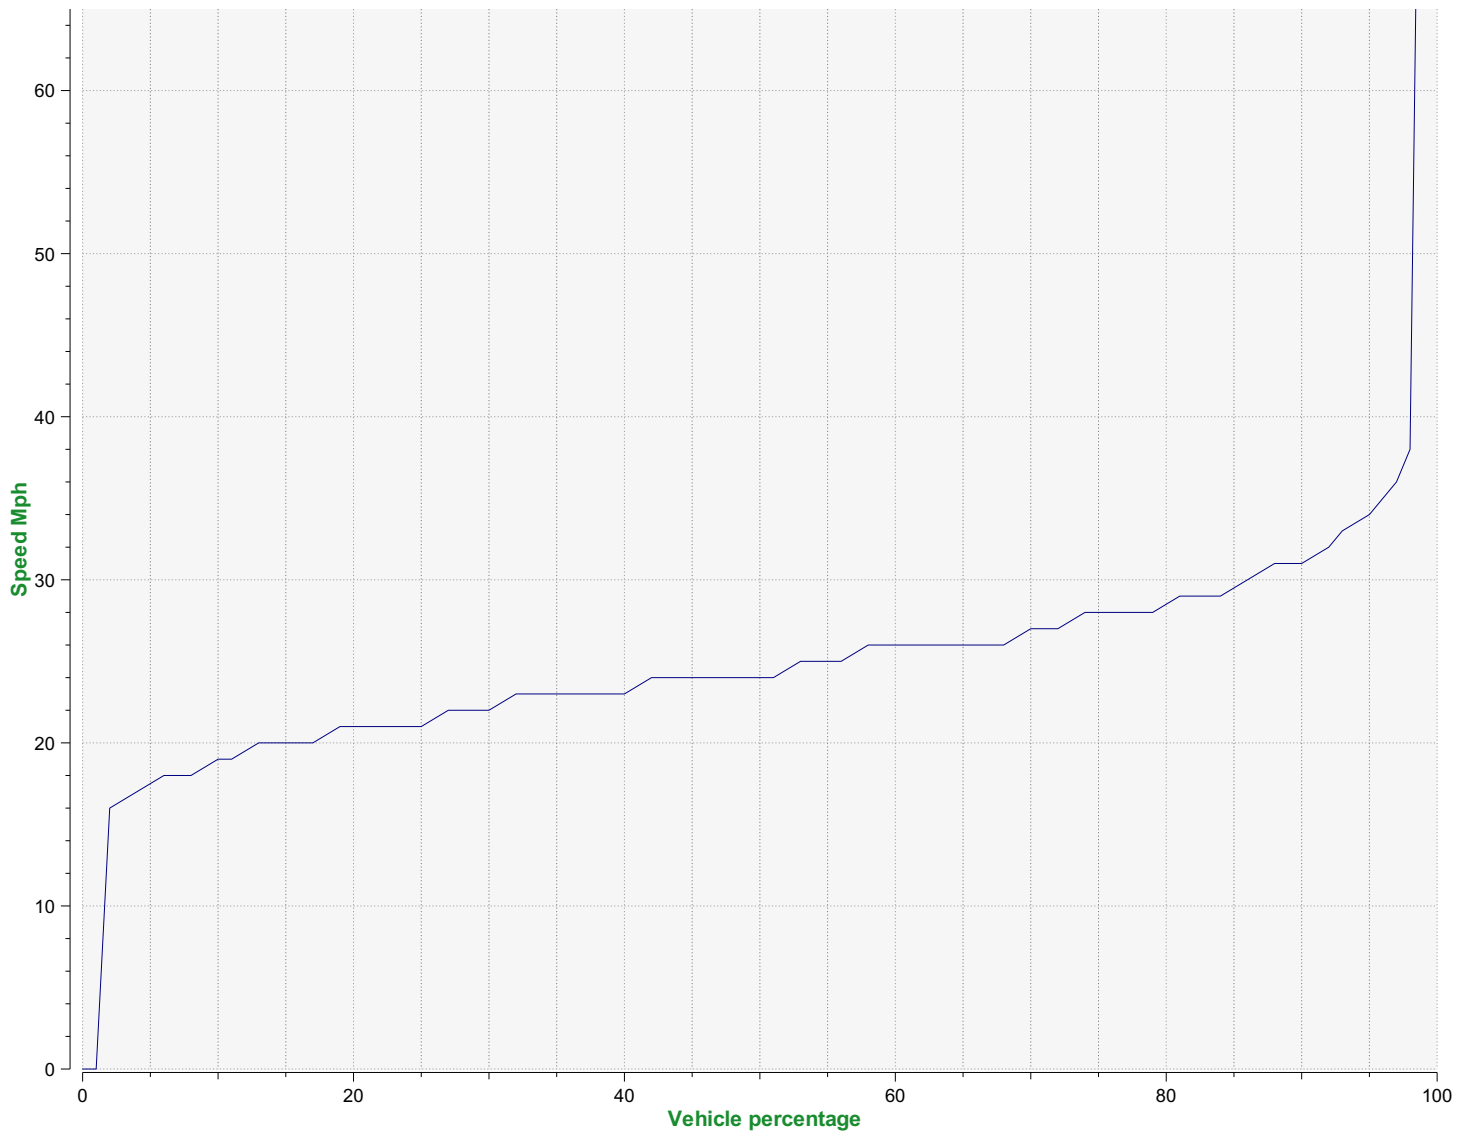

Location:

Comments:

Start date: Friday, August 4, 2023 12:00 AM
End date: Tuesday, August 29, 2023 9:00 AM

Location:

Comments:

Outgoing vehicles

	<= 40 Mph : 125,402 - (99.40 %)
	41 - 45 Mph : 473 - (0.37 %)
	46 - 50 Mph : 142 - (0.11 %)
	51 - 55 Mph : 51 - (0.04 %)
	56 - 60 Mph : 25 - (0.02 %)

Start date: Friday, August 4, 2023 12:00 AM
End date: Tuesday, August 29, 2023 9:00 AM

Location:

Comments:

Speed percentiles (incoming)

V30: 20.00Mph **V50:** 23.00Mph **V85:** 27.00Mph

Start date: Friday, August 4, 2023 12:00 AM
End date: Tuesday, August 29, 2023 9:00 AM

Location:

Comments:

Speed percentile(outgoing)

V30: 22.00Mph **V50:** 24.00Mph **V85:** 29.00Mph

Start date: Friday, August 4, 2023 12:00 AM
End date: Tuesday, August 29, 2023 9:00 AM

Location:

Comments: