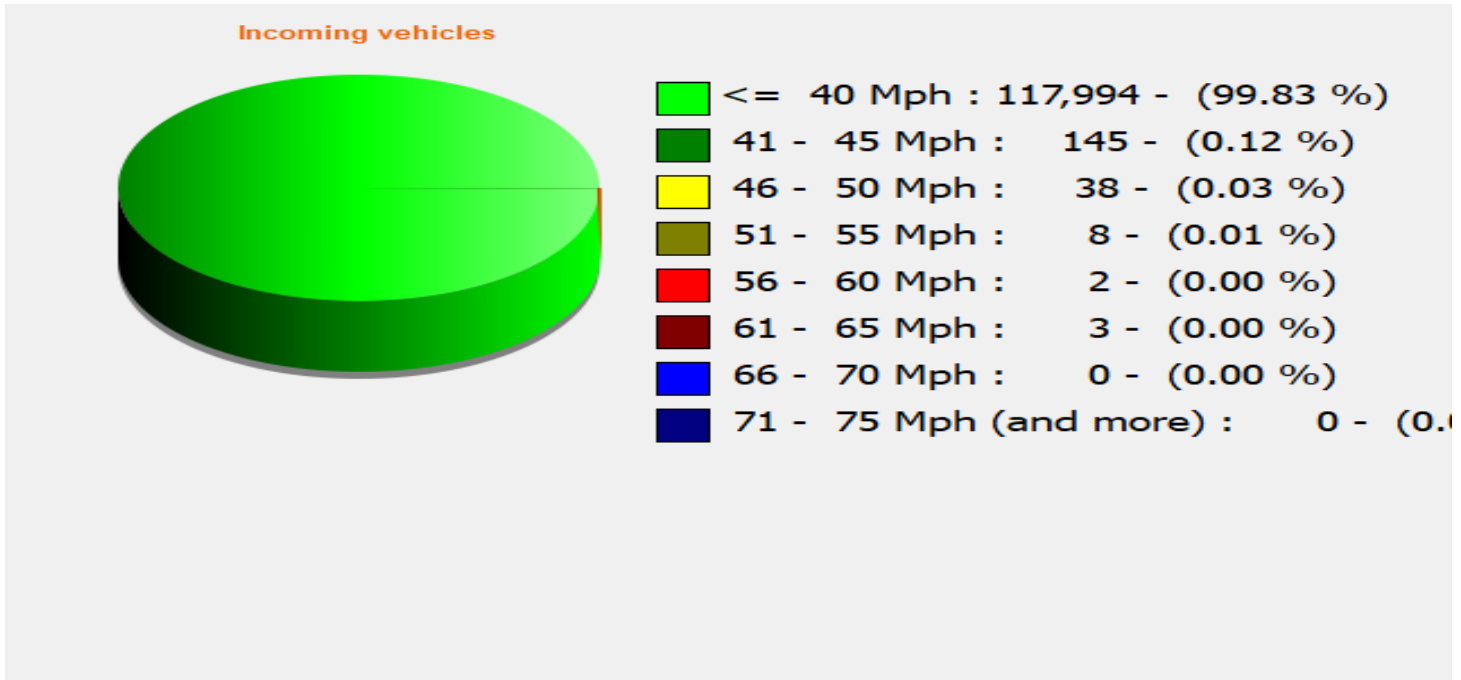

Location:

Comments:

Start date: Friday, August 4, 2023 12:00 AM
End date: Tuesday, August 29, 2023 9:00 AM

Location:

Comments:

Outgoing vehicles

	<= 40 Mph : 125,402 - (99.40 %)
	41 - 45 Mph : 473 - (0.37 %)
	46 - 50 Mph : 142 - (0.11 %)
	51 - 55 Mph : 51 - (0.04 %)
	56 - 60 Mph : 25 - (0.02 %)