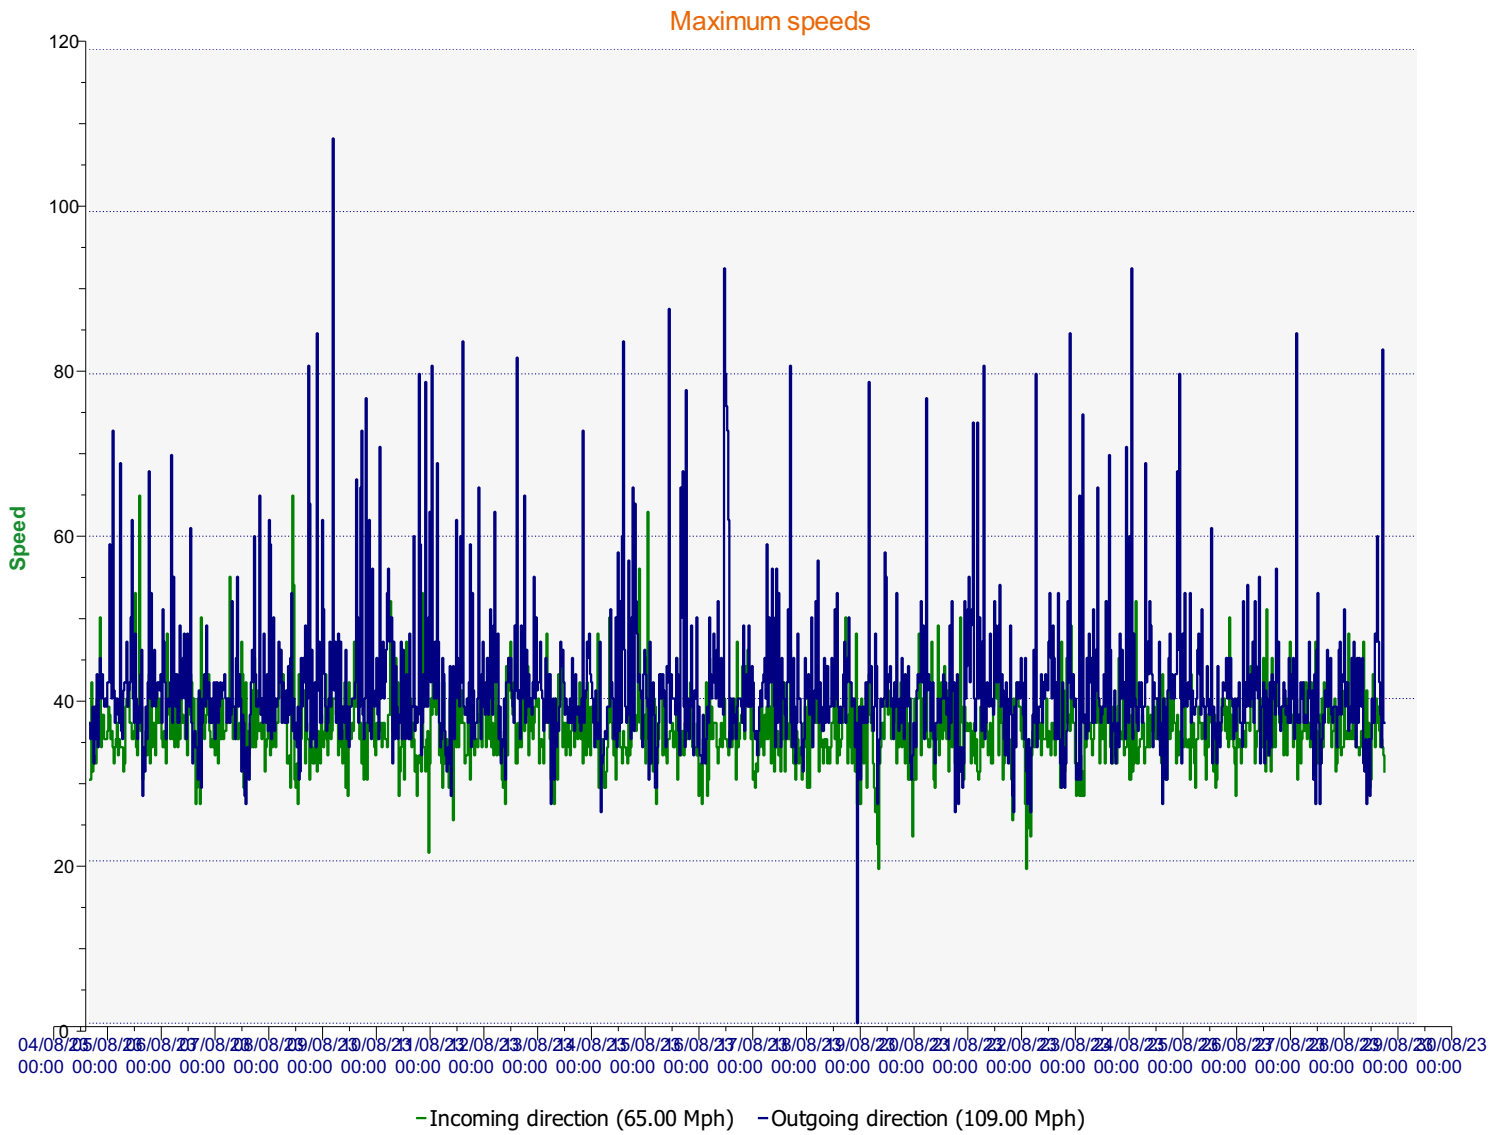

Location:

Comments:

Start date: Friday, August 4, 2023 12:00 AM
End date: Tuesday, August 29, 2023 9:00 AM

Location:

Comments:

Start date: Friday, August 4, 2023 12:00 AM
End date: Tuesday, August 29, 2023 9:00 AM

Location:

Comments:

Start date: Friday, August 4, 2023 12:00 AM
End date: Tuesday, August 29, 2023 9:00 AM

Location:

Comments:

Outgoing vehicles

	<= 40 Mph : 125,402 - (99.40 %)
	41 - 45 Mph : 473 - (0.37 %)
	46 - 50 Mph : 142 - (0.11 %)
	51 - 55 Mph : 51 - (0.04 %)
	56 - 60 Mph : 25 - (0.02 %)

Start date: Friday, August 4, 2023 12:00 AM
End date: Tuesday, August 29, 2023 9:00 AM

Location:

Comments:

Speed percentiles (incoming)

V30: 20.00Mph **V50:** 23.00Mph **V85:** 27.00Mph

Start date: Friday, August 4, 2023 12:00 AM
End date: Tuesday, August 29, 2023 9:00 AM

Location:

Comments:

Speed percentile(outgoing)

V30: 22.00Mph **V50:** 24.00Mph **V85:** 29.00Mph

Start date: Friday, August 4, 2023 12:00 AM
End date: Tuesday, August 29, 2023 9:00 AM

Location:

Comments: