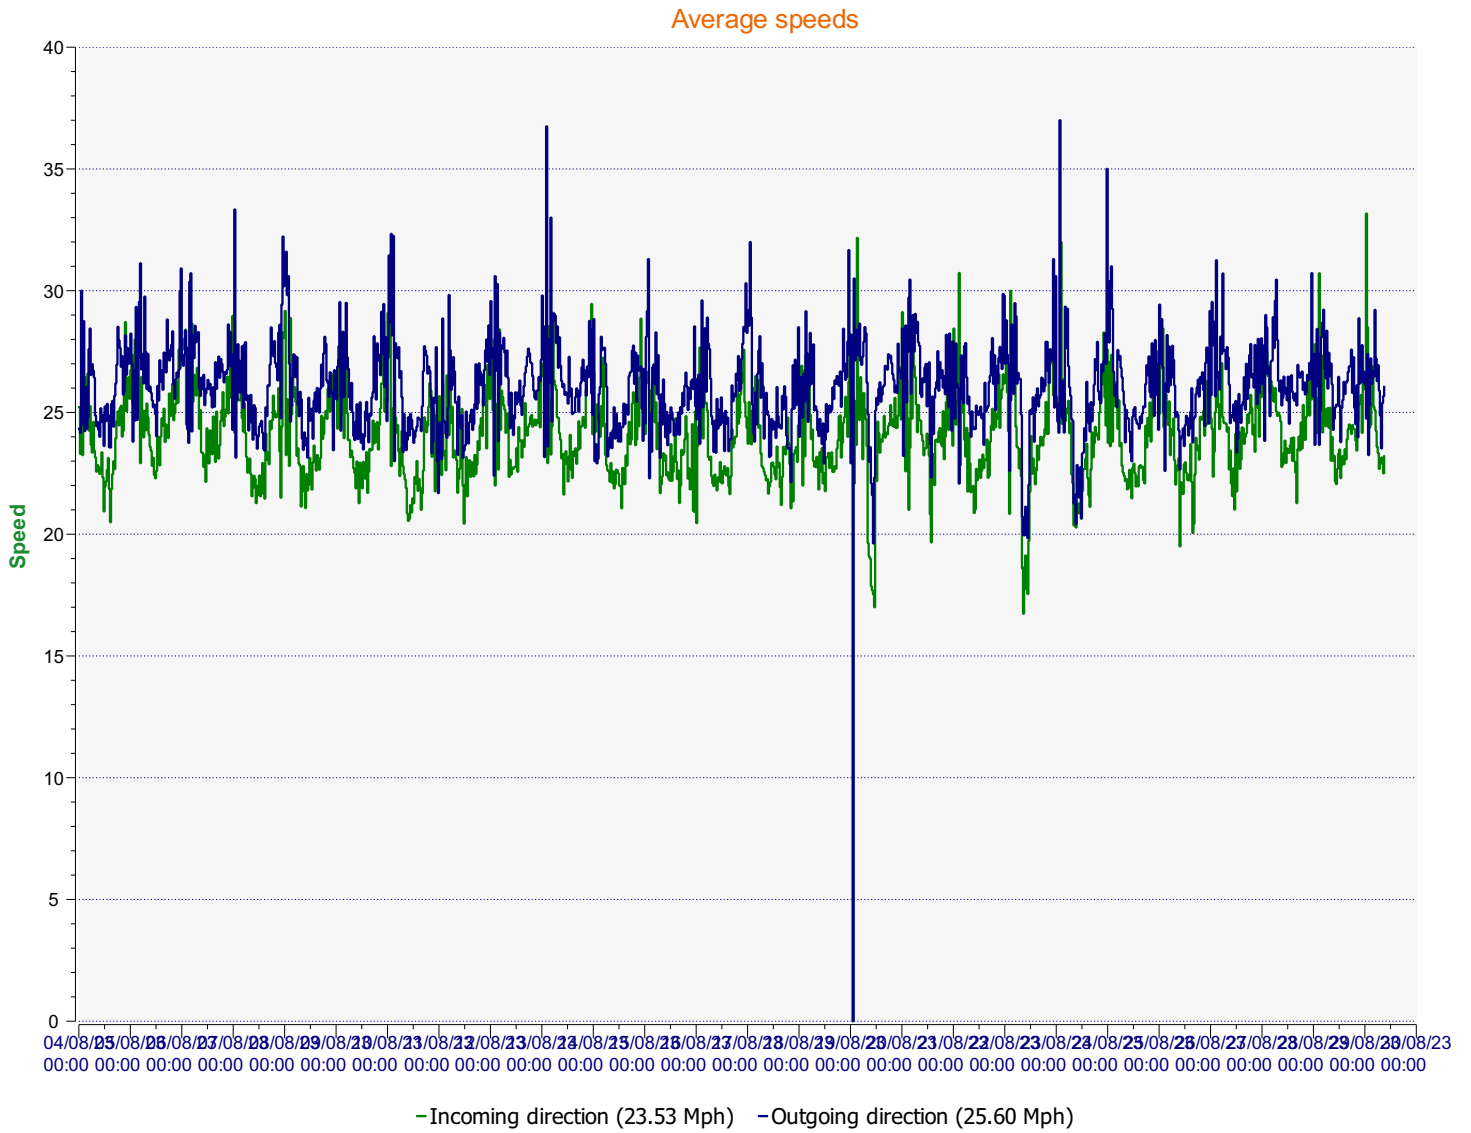

Start date: Friday, August 4, 2023 12:00 AM
End date: Tuesday, August 29, 2023 9:00 AM

Location:

Comments: