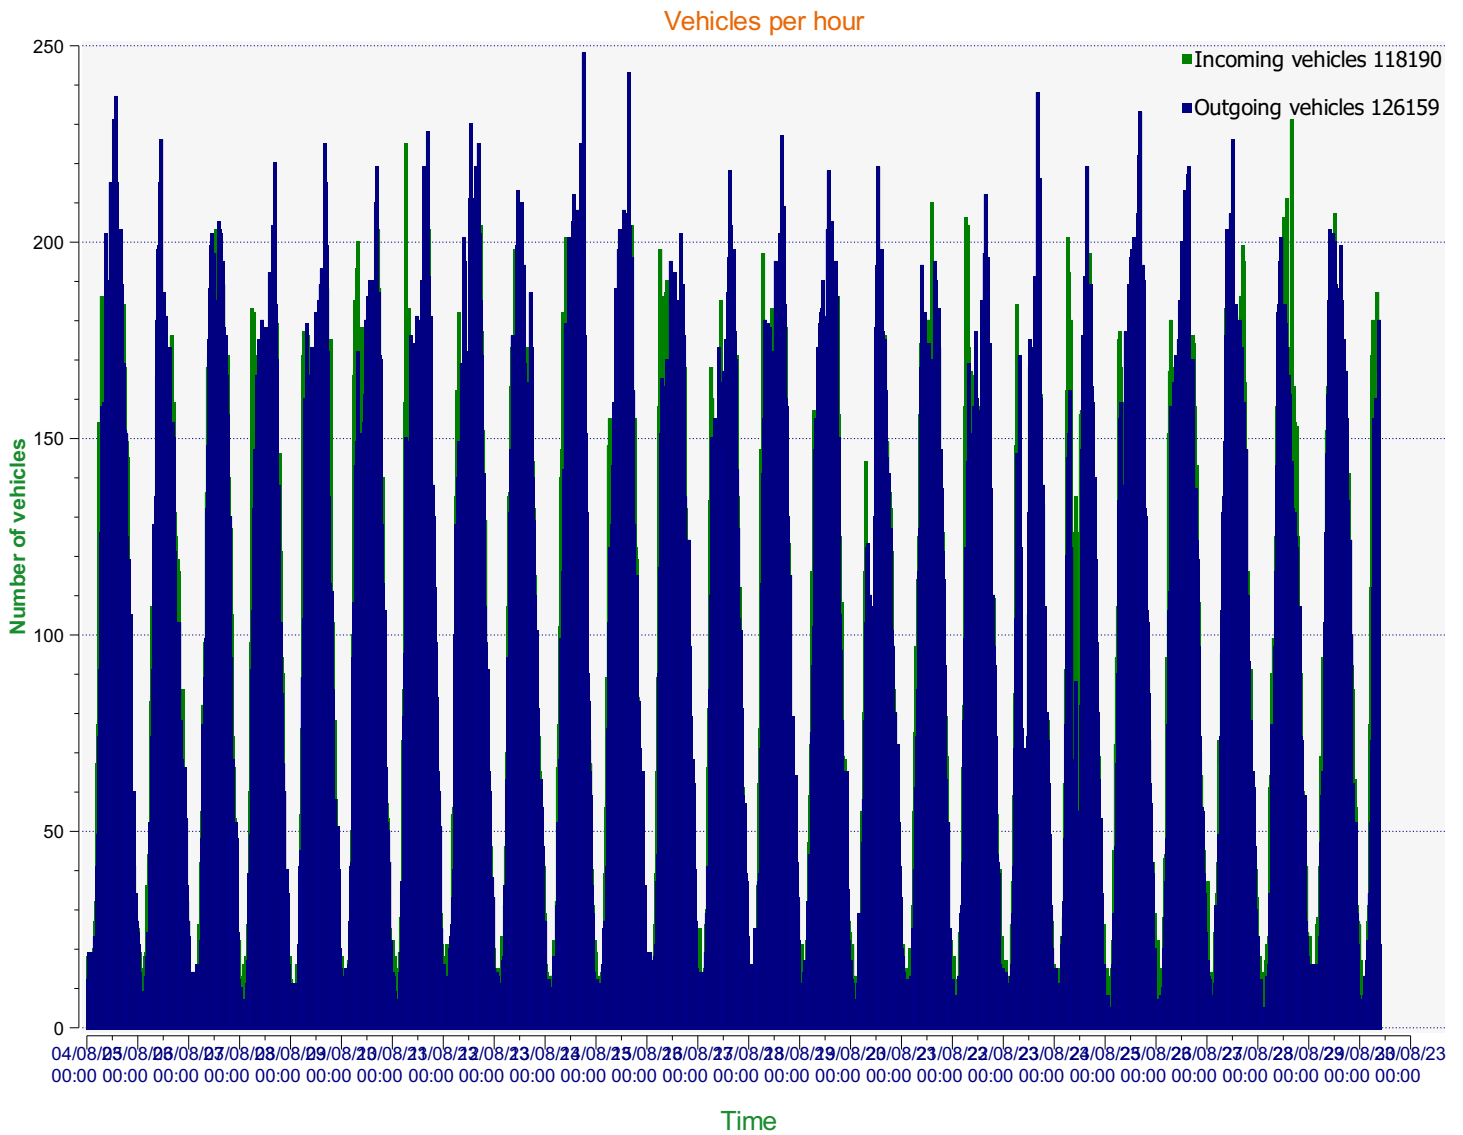

Location:

Comments:

Start date: Friday, August 4, 2023 12:00 AM
End date: Tuesday, August 29, 2023 9:00 AM

Location:

Comments:

Start date: Friday, August 4, 2023 12:00 AM
End date: Tuesday, August 29, 2023 9:00 AM

Location:

Comments:

Start date: Friday, August 4, 2023 12:00 AM
End date: Tuesday, August 29, 2023 9:00 AM

Location:

Comments:

Outgoing vehicles

	<= 40 Mph : 125,402 - (99.40 %)
	41 - 45 Mph : 473 - (0.37 %)
	46 - 50 Mph : 142 - (0.11 %)
	51 - 55 Mph : 51 - (0.04 %)
	56 - 60 Mph : 25 - (0.02 %)

Start date: Friday, August 4, 2023 12:00 AM
End date: Tuesday, August 29, 2023 9:00 AM

Location:

Comments:

Speed percentiles (incoming)

V30: 20.00Mph **V50:** 23.00Mph **V85:** 27.00Mph

Start date: Friday, August 4, 2023 12:00 AM
End date: Tuesday, August 29, 2023 9:00 AM

Location:

Comments:

Speed percentile(outgoing)

V30: 22.00Mph **V50:** 24.00Mph **V85:** 29.00Mph

Start date: Friday, August 4, 2023 12:00 AM
End date: Tuesday, August 29, 2023 9:00 AM

Location:

Comments: