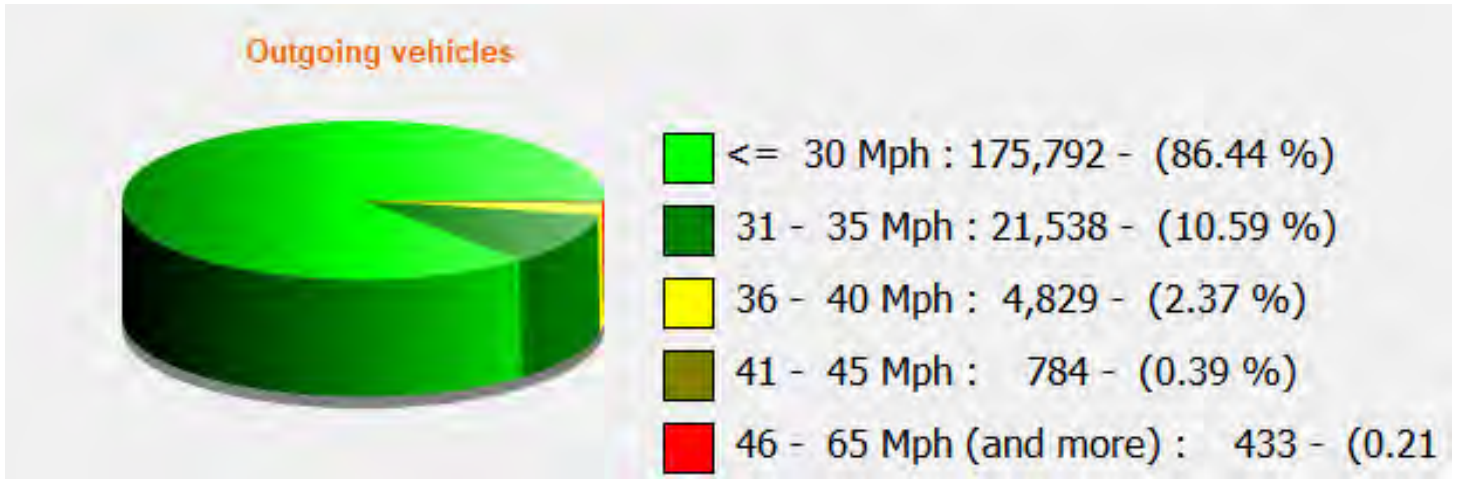

Start date: Tuesday, April 2, 2024 12:00 AM
End date: Monday, May 13, 2024 9:30 AM

Location:

Comments: