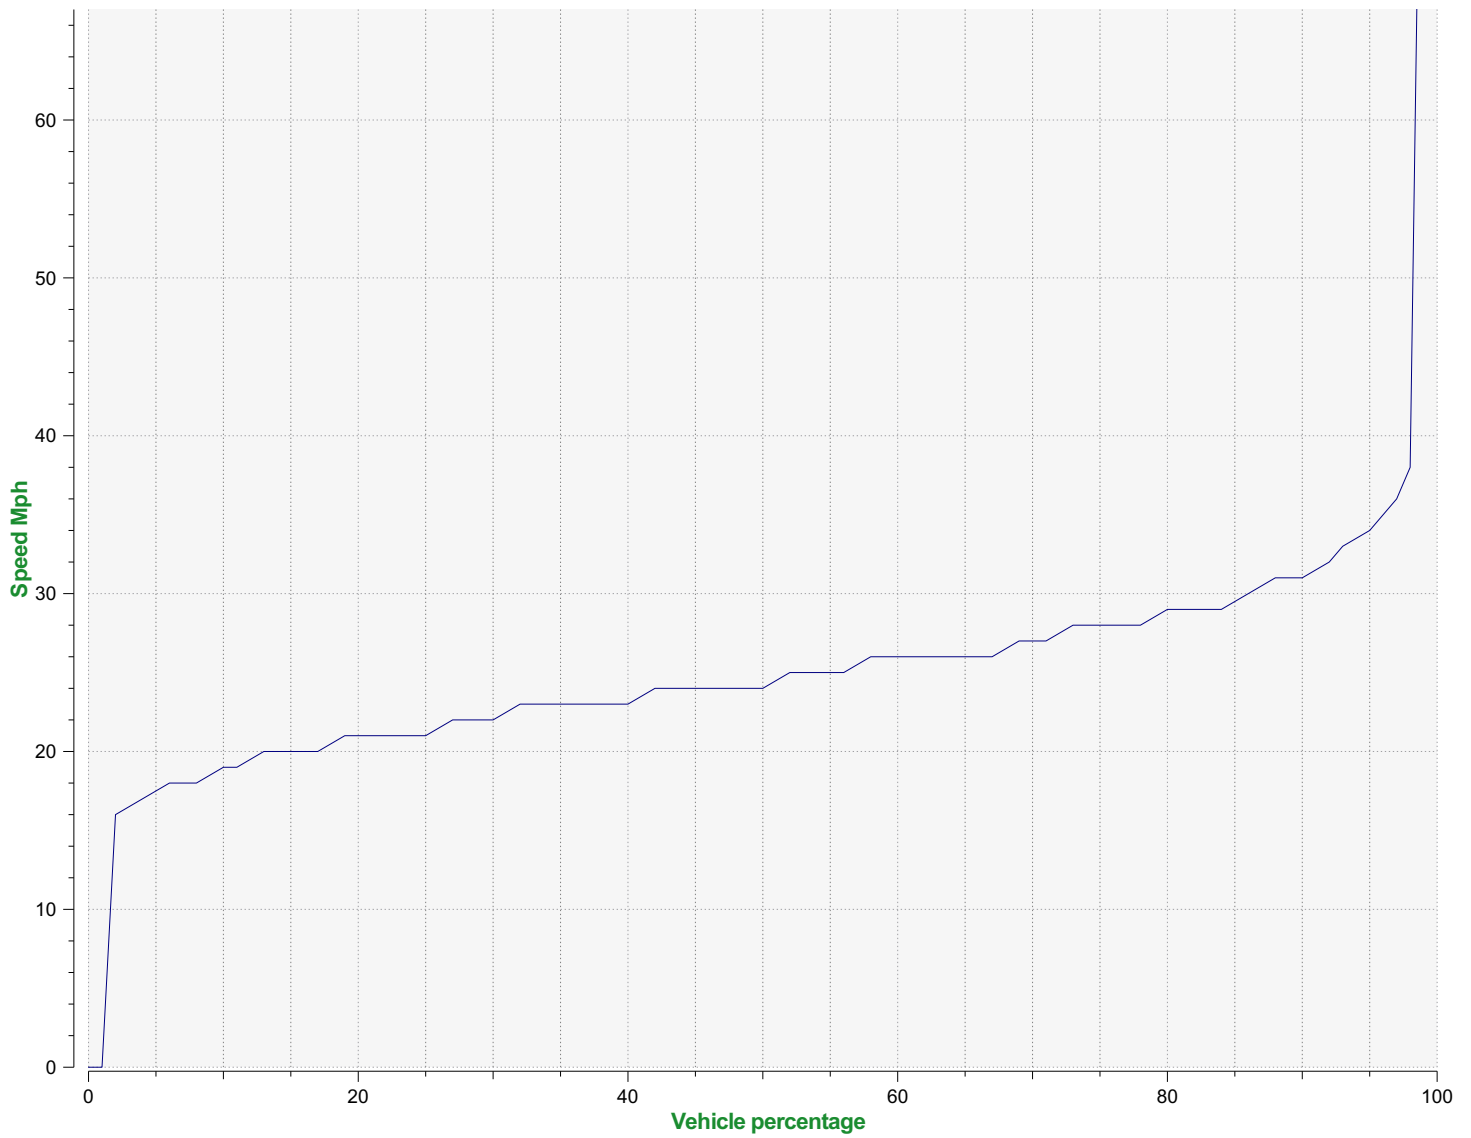

Location:

Comments:

Start date: Tuesday, April 2, 2024 12:00 AM
End date: Monday, May 13, 2024 9:30 AM

Location:

Comments:

Start date: Tuesday, April 2, 2024 12:00 AM
End date: Monday, May 13, 2024 9:30 AM

Location:

Comments:

Speed percentiles (incoming)

V30: 20.00Mph **V50:** 23.00Mph **V85:** 27.00Mph

Start date: Tuesday, April 2, 2024 12:00 AM
End date: Monday, May 13, 2024 9:30 AM

Location:

Comments:

Speed percentile(outgoing)

V30: 22.00Mph **V50:** 24.00Mph **V85:** 29.00Mph

Start date: Tuesday, April 2, 2024 12:00 AM
End date: Monday, May 13, 2024 9:30 AM

Location:

Comments: