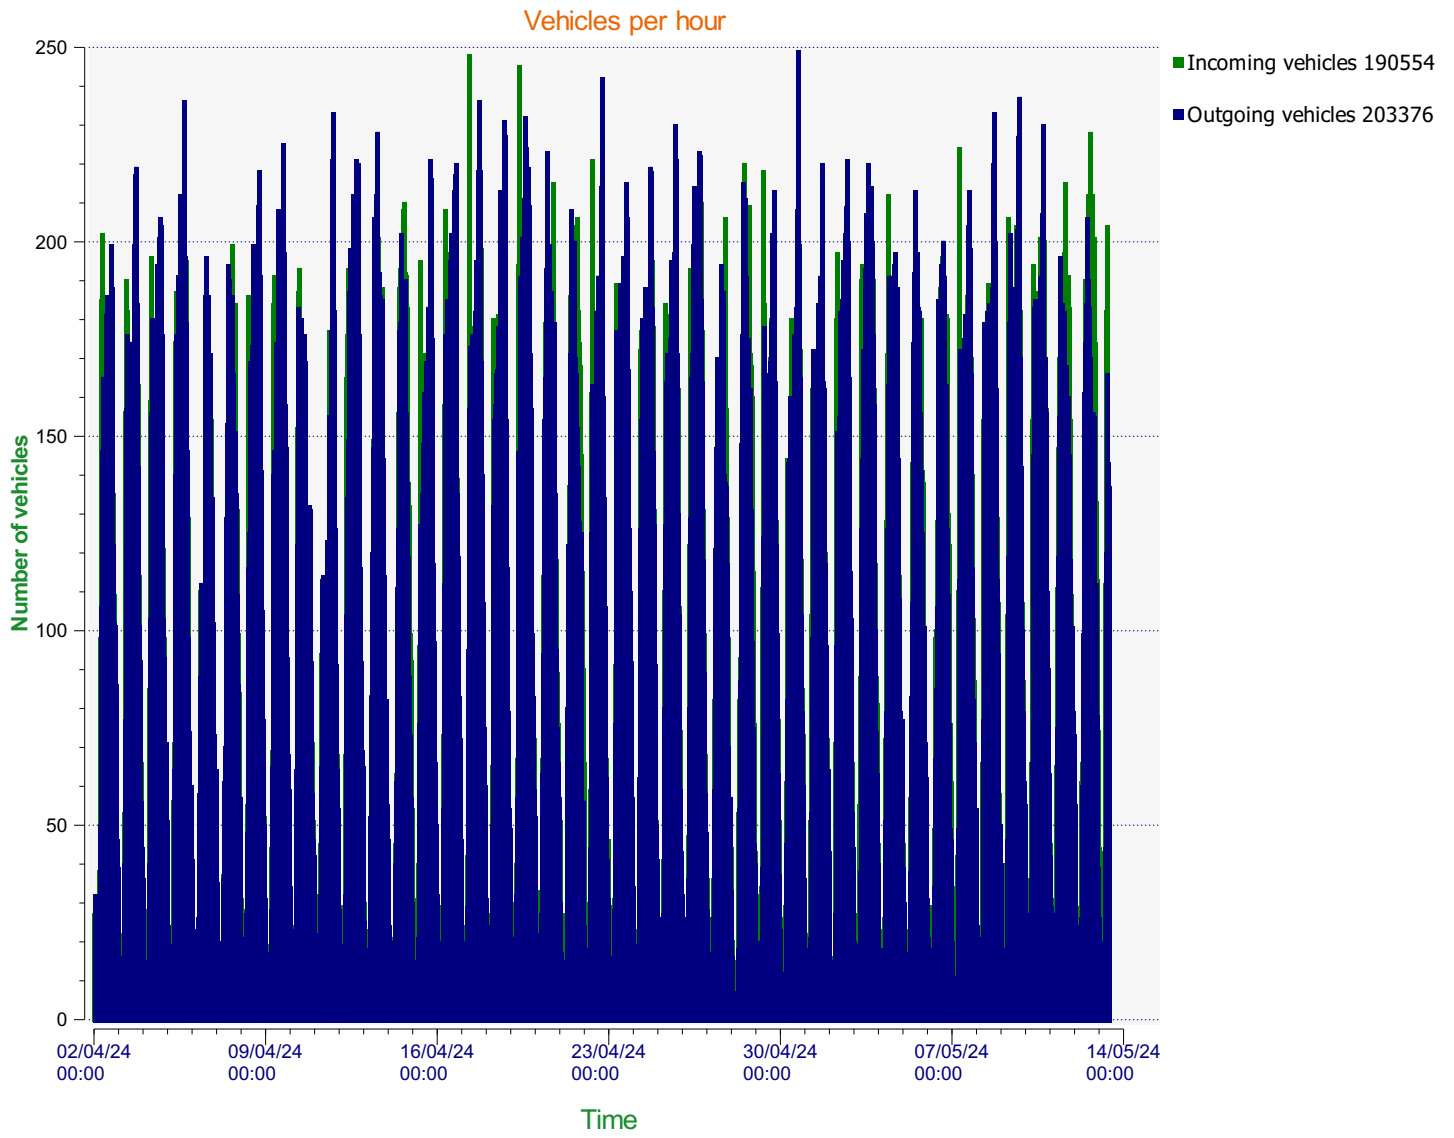

Location:

Comments:

Start date: Tuesday, April 2, 2024 12:00 AM
End date: Monday, May 13, 2024 9:30 AM

Location:

Comments:

Start date: Tuesday, April 2, 2024 12:00 AM
End date: Monday, May 13, 2024 9:30 AM

Location:

Comments:

Speed percentiles (incoming)

V30: 20.00Mph **V50:** 23.00Mph **V85:** 27.00Mph

Start date: Tuesday, April 2, 2024 12:00 AM
End date: Monday, May 13, 2024 9:30 AM

Location:

Comments:

Speed percentile(outgoing)

V30: 22.00Mph **V50:** 24.00Mph **V85:** 29.00Mph

Start date: Tuesday, April 2, 2024 12:00 AM
End date: Monday, May 13, 2024 9:30 AM

Location:

Comments: