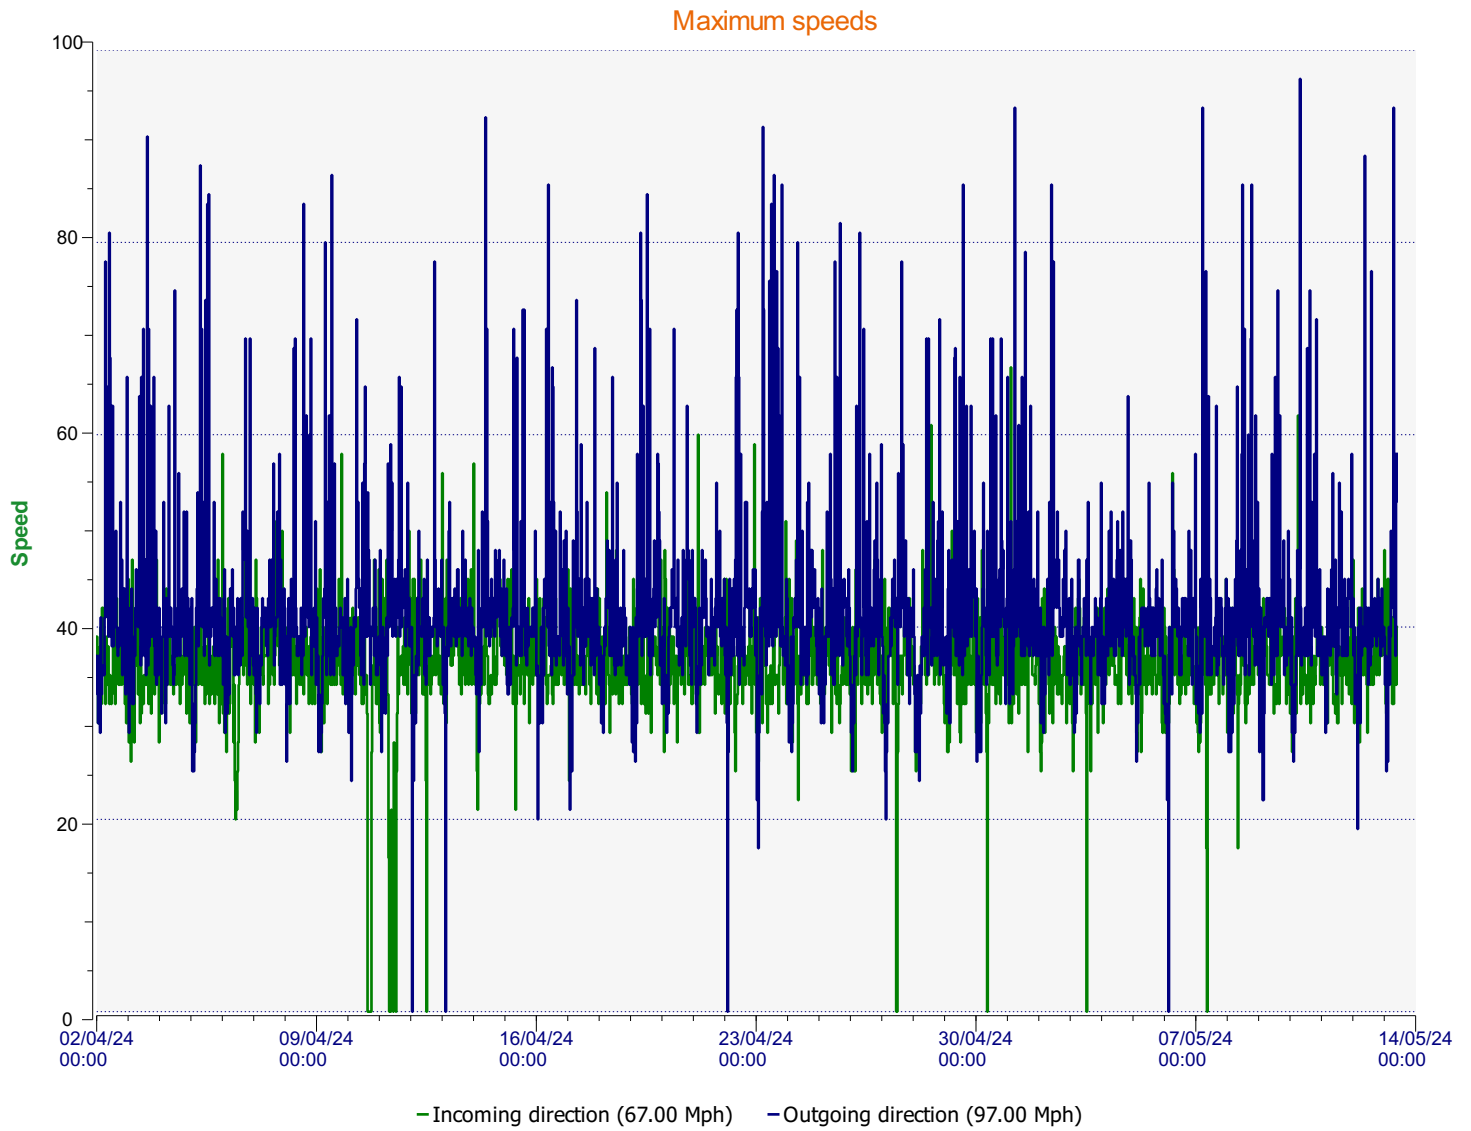

Start date: Tuesday, April 2, 2024 12:00 AM
End date: Monday, May 13, 2024 9:30 AM

Location:

Comments: