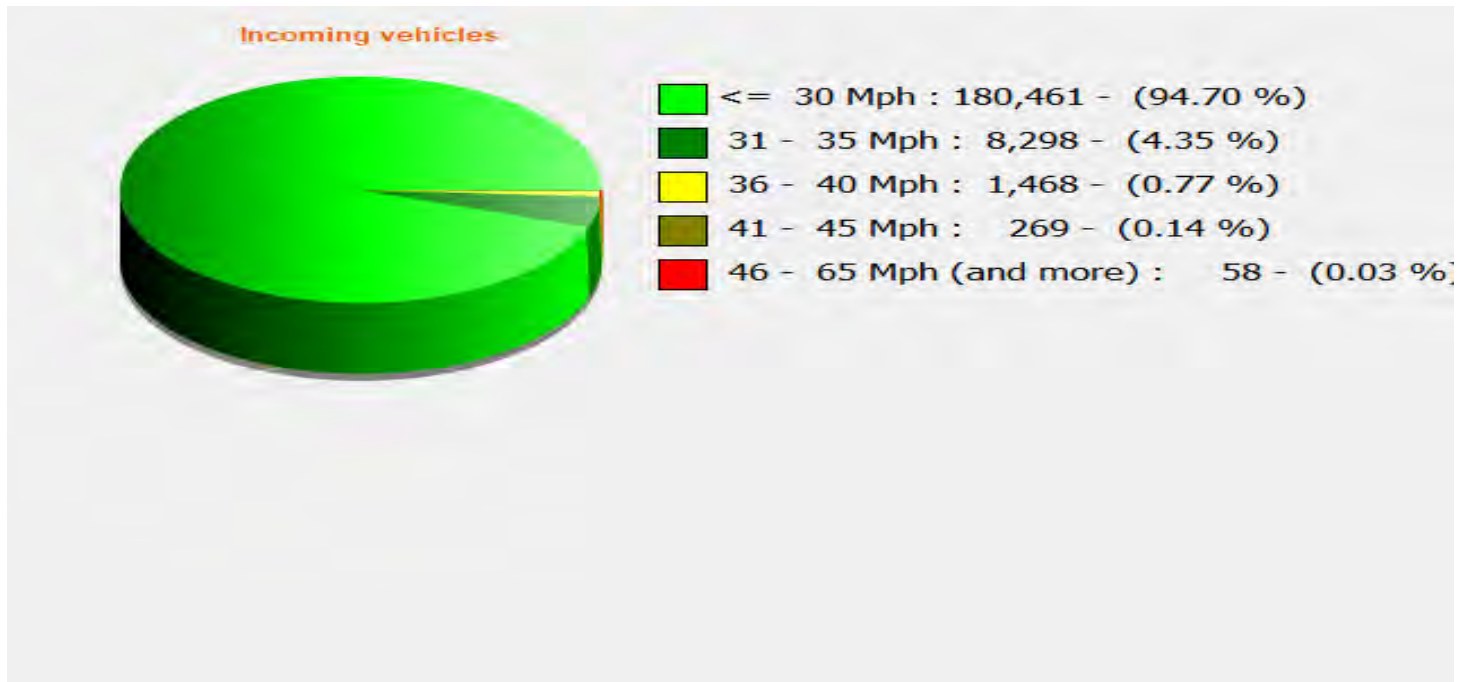

Start date: Tuesday, April 2, 2024 12:00 AM
End date: Monday, May 13, 2024 9:30 AM

Location:

Comments: