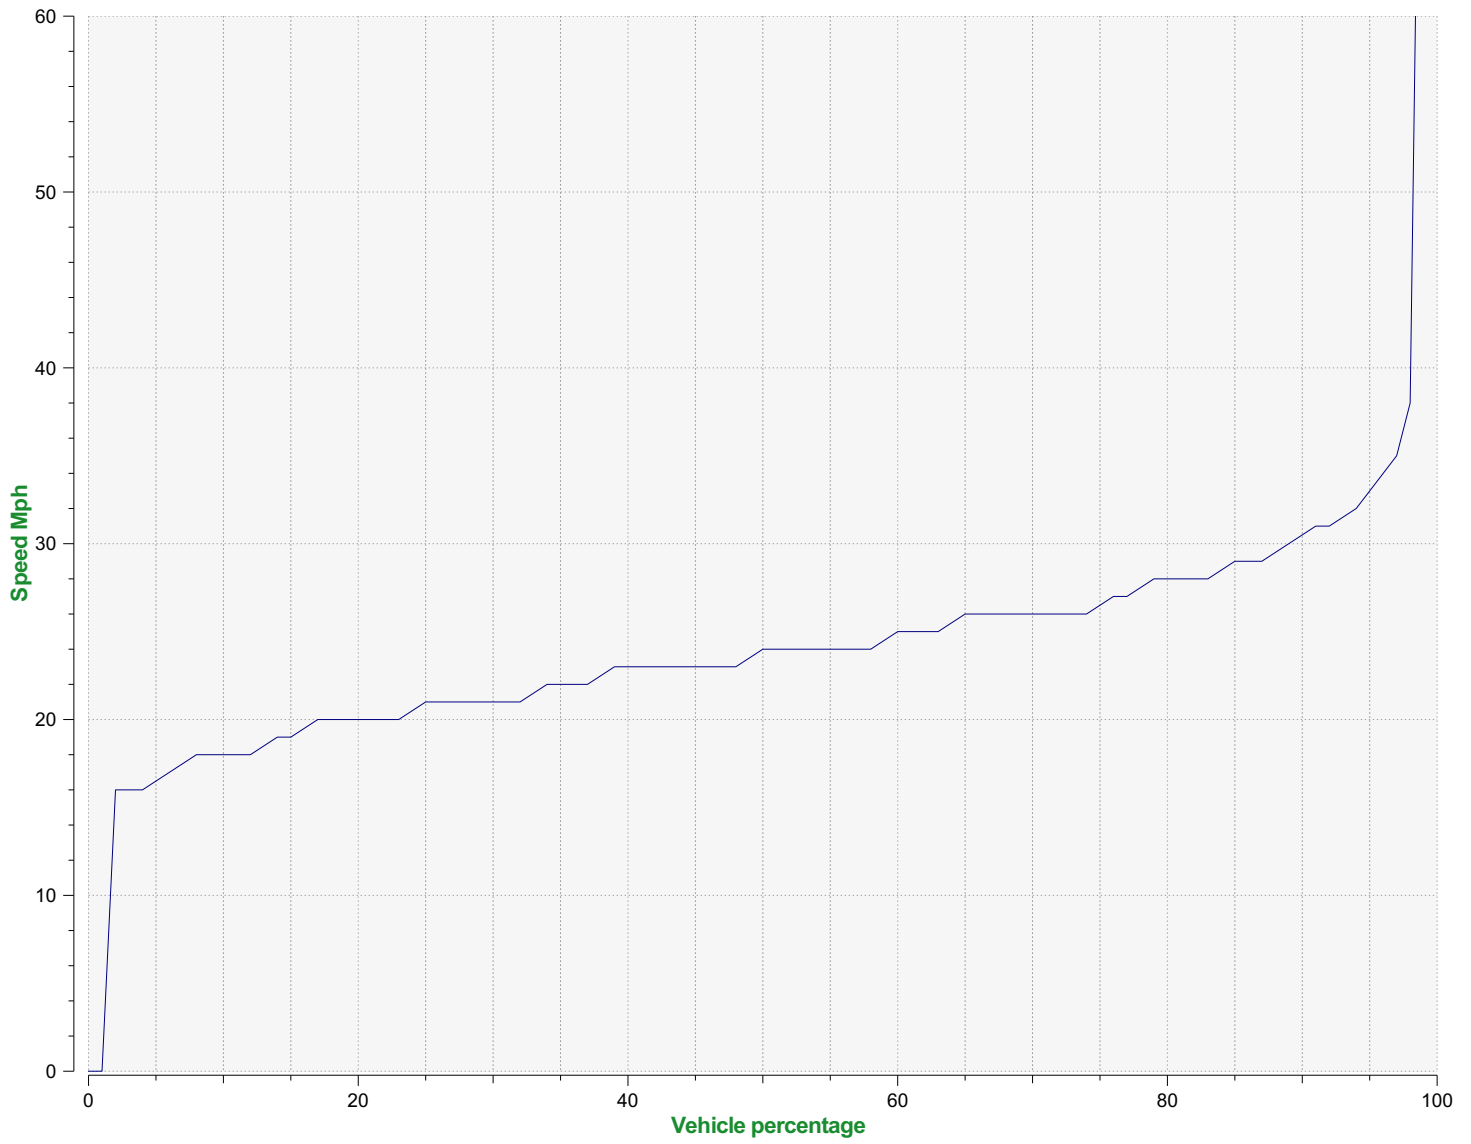

Location:

Comments:

Start date: Tuesday, November 28, 2023 12:00 AM
End date: Thursday, December 21, 2023 12:30 PM

Location:

Comments:

Speed percentiles (incoming)

V30: 20.00Mph **V50:** 22.00Mph **V85:** 26.00Mph

Start date: Tuesday, November 28, 2023 12:00 AM
End date: Thursday, December 21, 2023 12:30 PM

Location:

Comments:

Speed percentile(outgoing)

V30: 21.00Mph **V50:** 24.00Mph **V85:** 29.00Mph

Start date: Tuesday, November 28, 2023 12:00 AM
End date: Thursday, December 21, 2023 12:30 PM