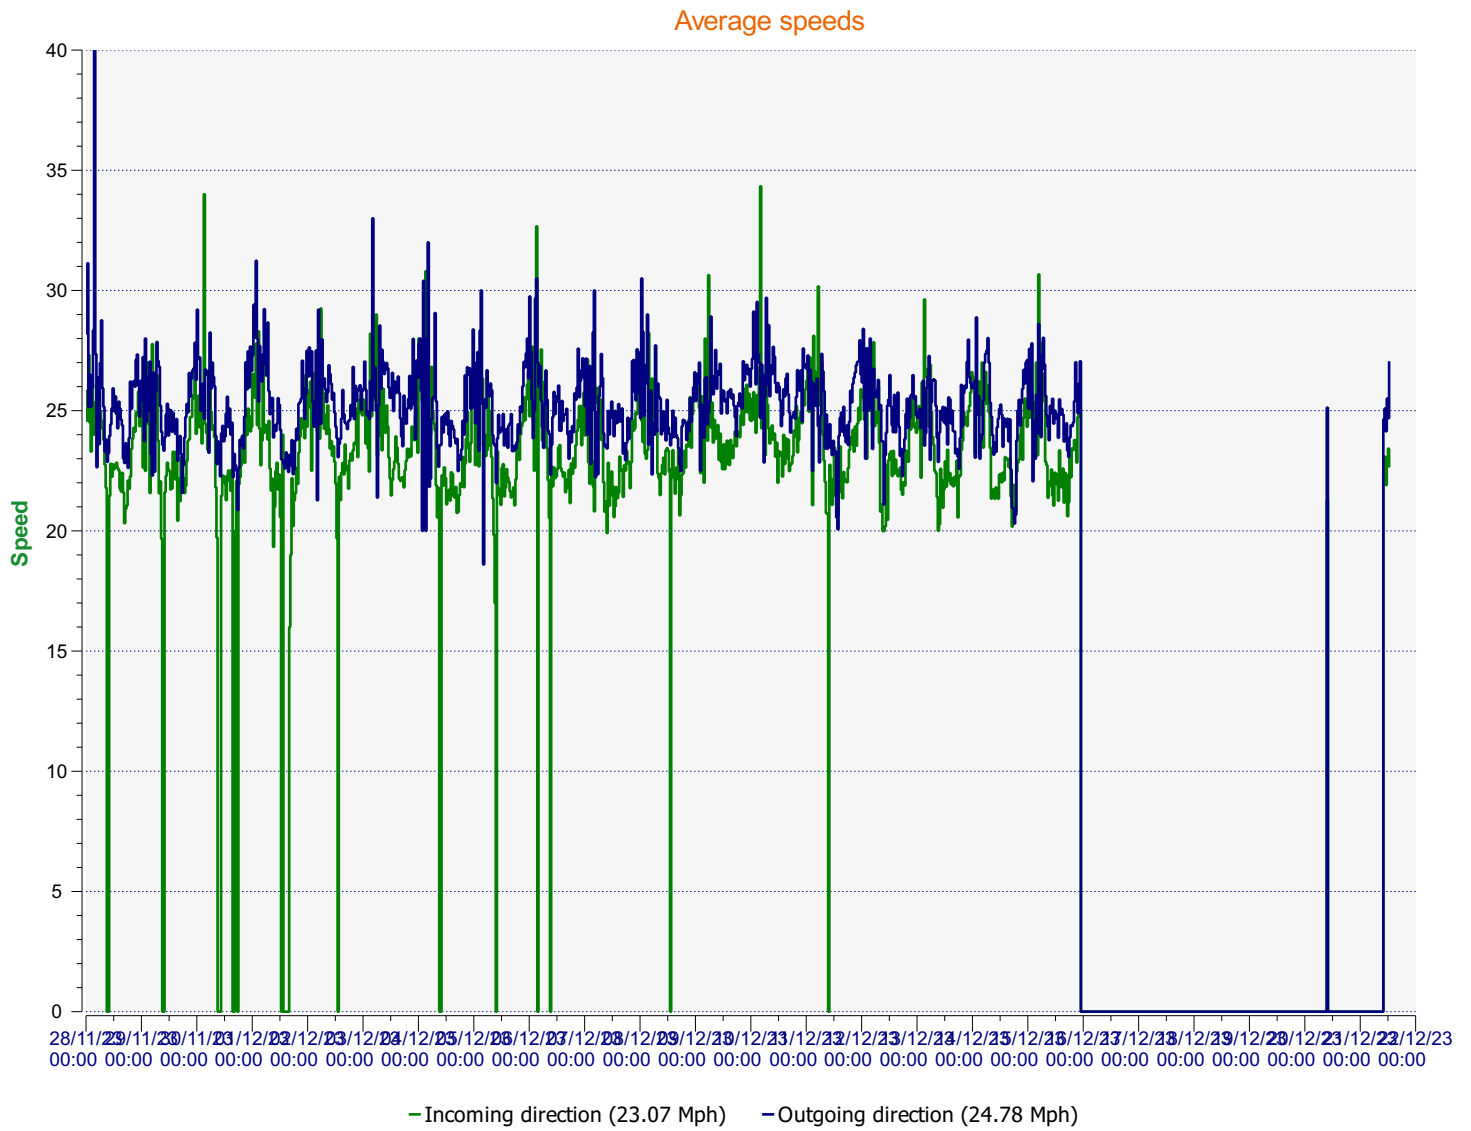

Élan Cité

DÉTECTER • INFORMER • SÉCURISER

Start date: Tuesday, November 28, 2023 12:00 AM

End date: Thursday, December 21, 2023 12:30 PM

Location: Herd Street 30mph - SOLAR

Comments:

Start date: Tuesday, November 28, 2023 12:00 AM
End date: Thursday, December 21, 2023 12:30 PM

Location:

Comments:

Start date: Tuesday, November 28, 2023 12:00 AM
End date: Thursday, December 21, 2023 12:30 PM

Location:

Comments:

Start date: Tuesday, November 28, 2023 12:00 AM
End date: Thursday, December 21, 2023 12:30 PM

Location:

Comments:

Start date: Tuesday, November 28, 2023 12:00 AM
End date: Thursday, December 21, 2023 12:30 PM

Location:

Comments:

Speed percentiles (incoming)

V30: 20.00Mph **V50:** 22.00Mph **V85:** 26.00Mph

Start date: Tuesday, November 28, 2023 12:00 AM
End date: Thursday, December 21, 2023 12:30 PM

Location:

Comments:

Speed percentile(outgoing)

V30: 21.00Mph **V50:** 24.00Mph **V85:** 29.00Mph

Start date: Tuesday, November 28, 2023 12:00 AM
End date: Thursday, December 21, 2023 12:30 PM