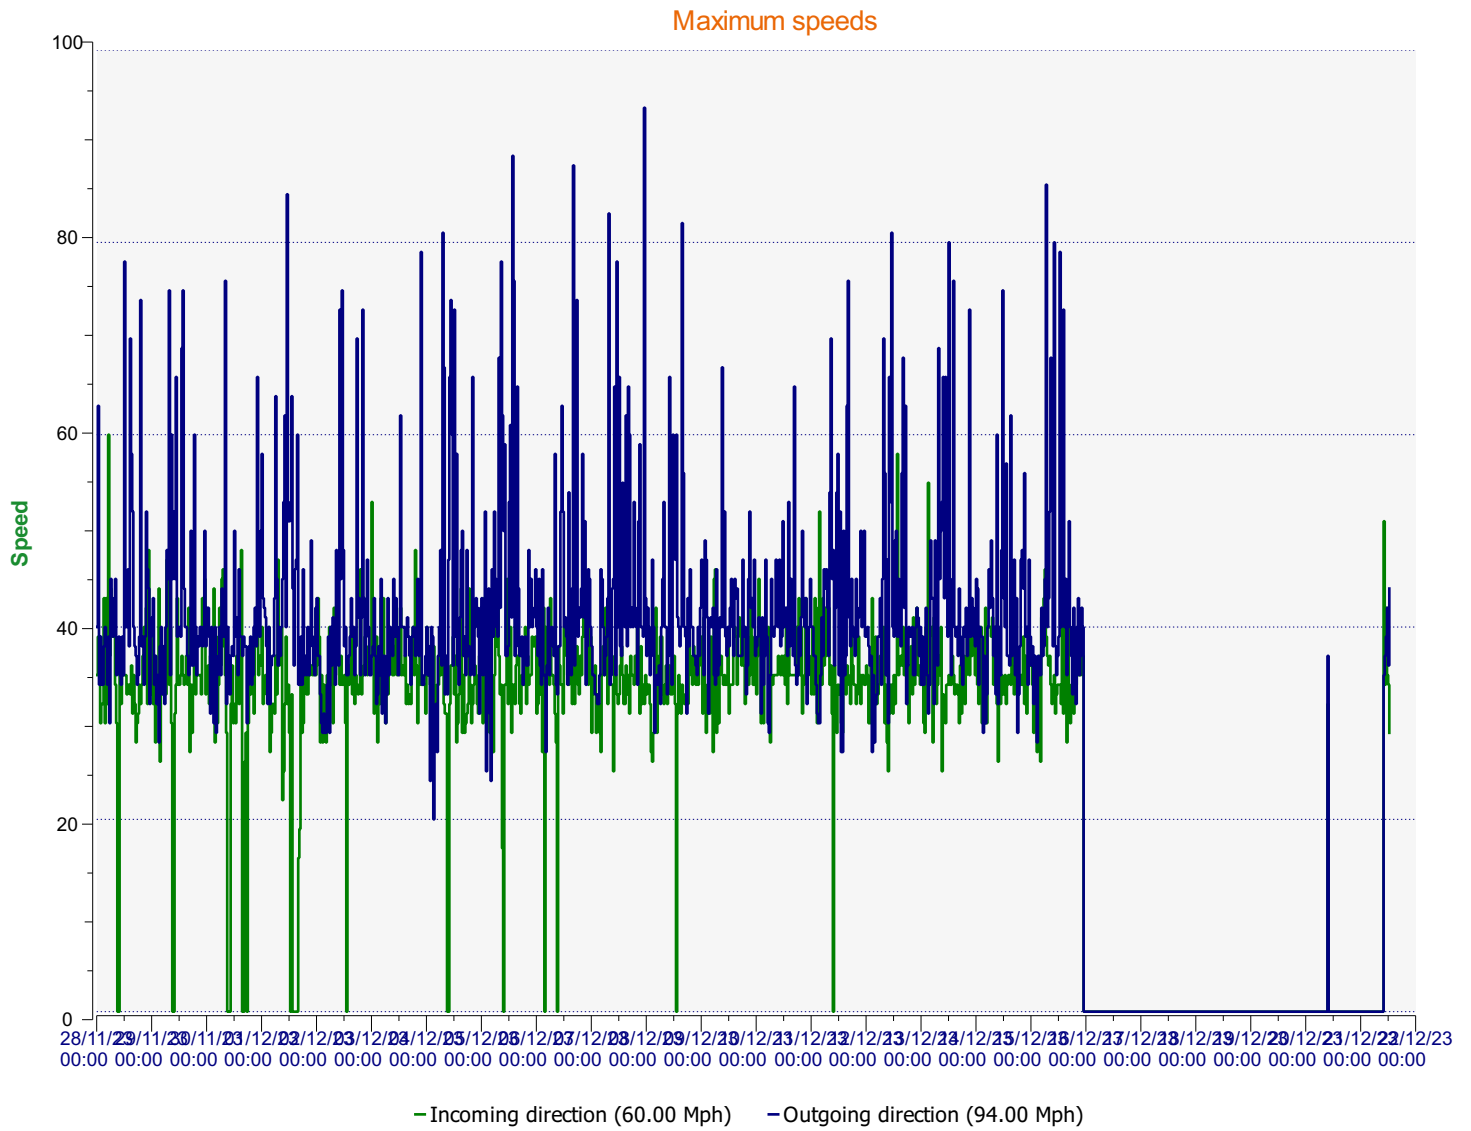

Élan Cité

DÉTECTER • INFORMER • SÉCURISER

Start date: Tuesday, November 28, 2023 12:00 AM

End date: Thursday, December 21, 2023 12:30 PM

Location: Herd Street 30mph - SOLAR

Comments:

Start date: Tuesday, November 28, 2023 12:00 AM
End date: Thursday, December 21, 2023 12:30 PM

Location:

Comments:

Start date: Tuesday, November 28, 2023 12:00 AM
End date: Thursday, December 21, 2023 12:30 PM

Location:

Comments:

Start date: Tuesday, November 28, 2023 12:00 AM
End date: Thursday, December 21, 2023 12:30 PM

Location:

Comments:

Start date: Tuesday, November 28, 2023 12:00 AM
End date: Thursday, December 21, 2023 12:30 PM

Location:

Comments:

Speed percentiles (incoming)

V30: 20.00Mph **V50:** 22.00Mph **V85:** 26.00Mph

Start date: Tuesday, November 28, 2023 12:00 AM
End date: Thursday, December 21, 2023 12:30 PM

Location:

Comments:

Speed percentile(outgoing)

V30: 21.00Mph **V50:** 24.00Mph **V85:** 29.00Mph

Start date: Tuesday, November 28, 2023 12:00 AM
End date: Thursday, December 21, 2023 12:30 PM