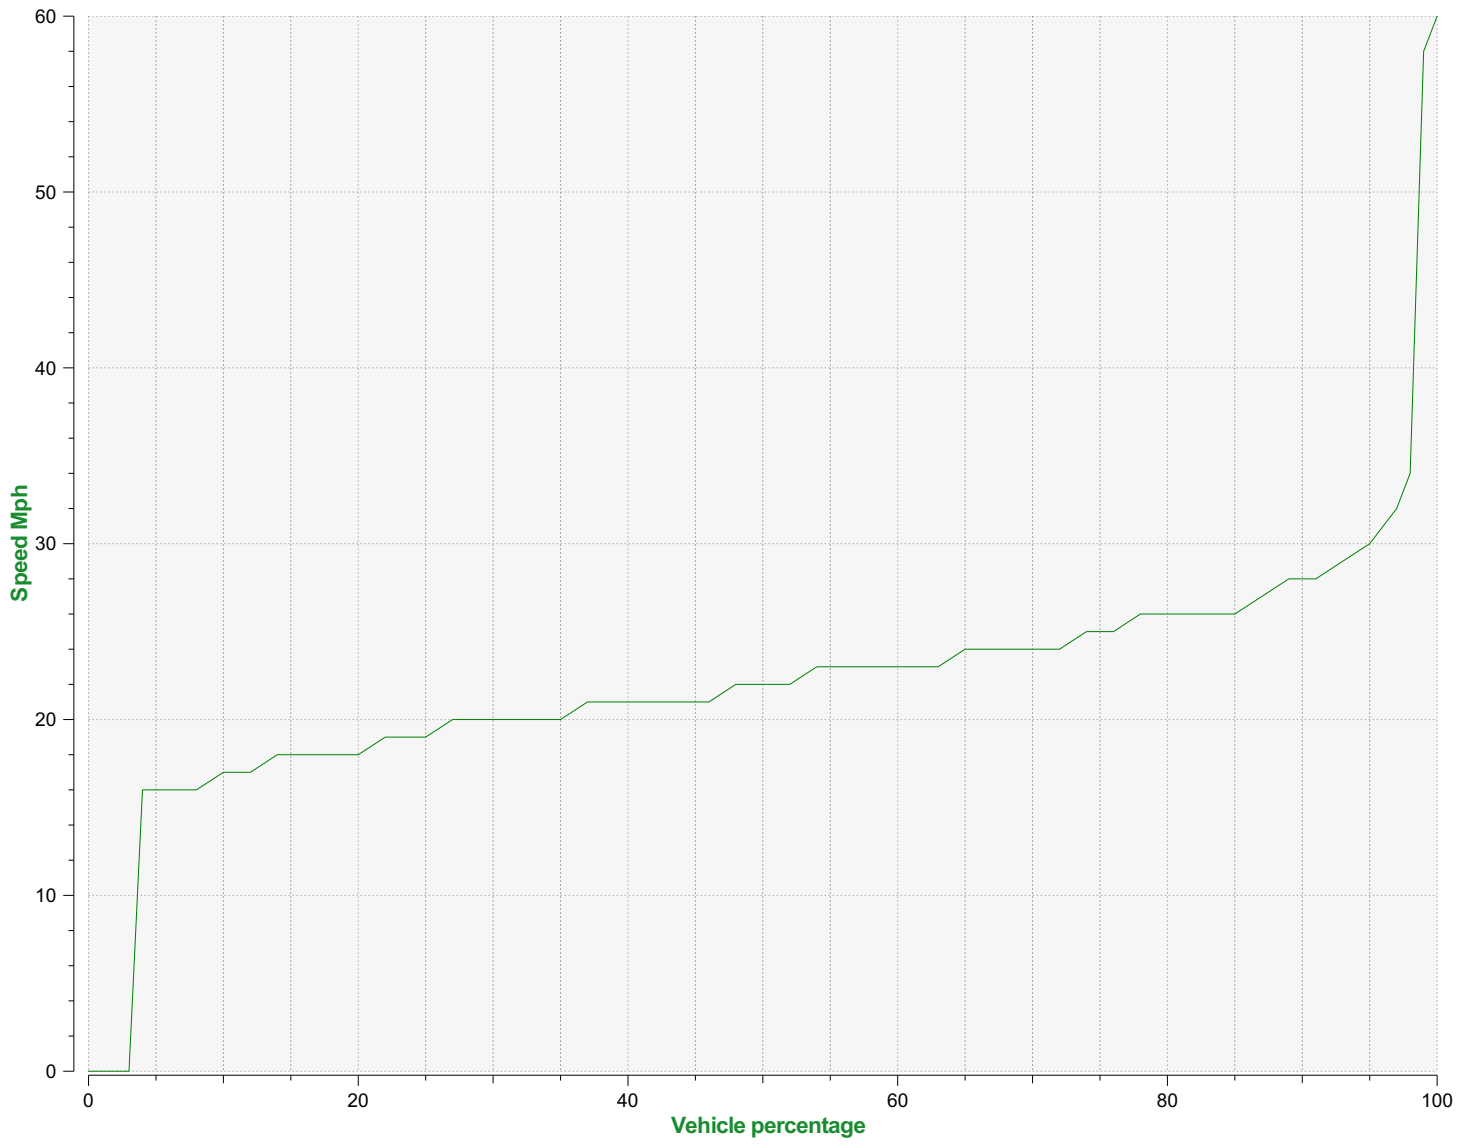

Location:

Comments:

Start date: Tuesday, November 28, 2023 12:00 AM
End date: Thursday, December 21, 2023 12:30 PM

Location:

Comments:

Speed percentiles (incoming)

V30: 20.00Mph **V50:** 22.00Mph **V85:** 26.00Mph

Start date: Tuesday, November 28, 2023 12:00 AM
End date: Thursday, December 21, 2023 12:30 PM

Location:

Comments:

Speed percentile(outgoing)

V30: 21.00Mph **V50:** 24.00Mph **V85:** 29.00Mph

Start date: Tuesday, November 28, 2023 12:00 AM
End date: Thursday, December 21, 2023 12:30 PM