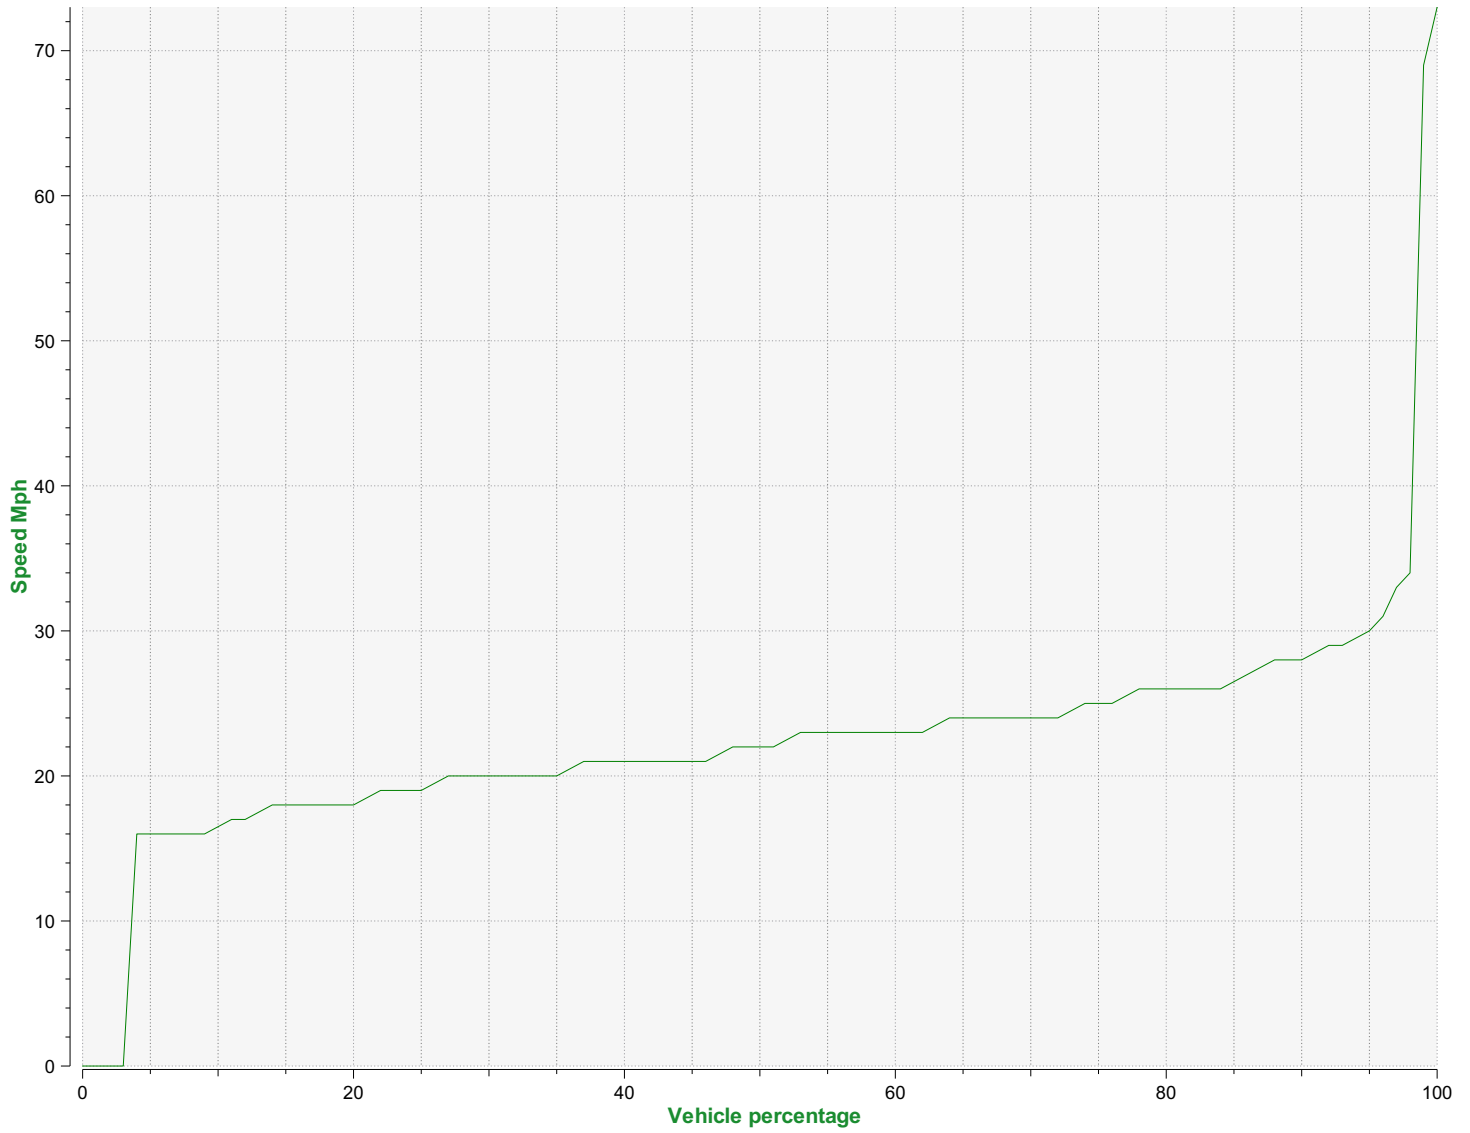

Location:

Comments:

Start date: Tuesday, June 27, 2023 12:00 AM
End date: Thursday, August 3, 2023 7:00 AM

Location:

Comments:

Start date: Tuesday, June 27, 2023 12:00 AM
End date: Thursday, August 3, 2023 7:00 AM

Location:

Comments:

Speed percentiles (incoming)

V30: 20.00Mph **V50:** 22.00Mph **V85:** 26.00Mph

Start date: Tuesday, June 27, 2023 12:00 AM
End date: Thursday, August 3, 2023 7:00 AM

Location:

Comments:

Speed percentile(outgoing)

V30: 21.00Mph **V50:** 24.00Mph **V85:** 29.00Mph

Start date: Tuesday, June 27, 2023 12:00 AM
End date: Thursday, August 3, 2023 7:00 AM

Location:

Comments: