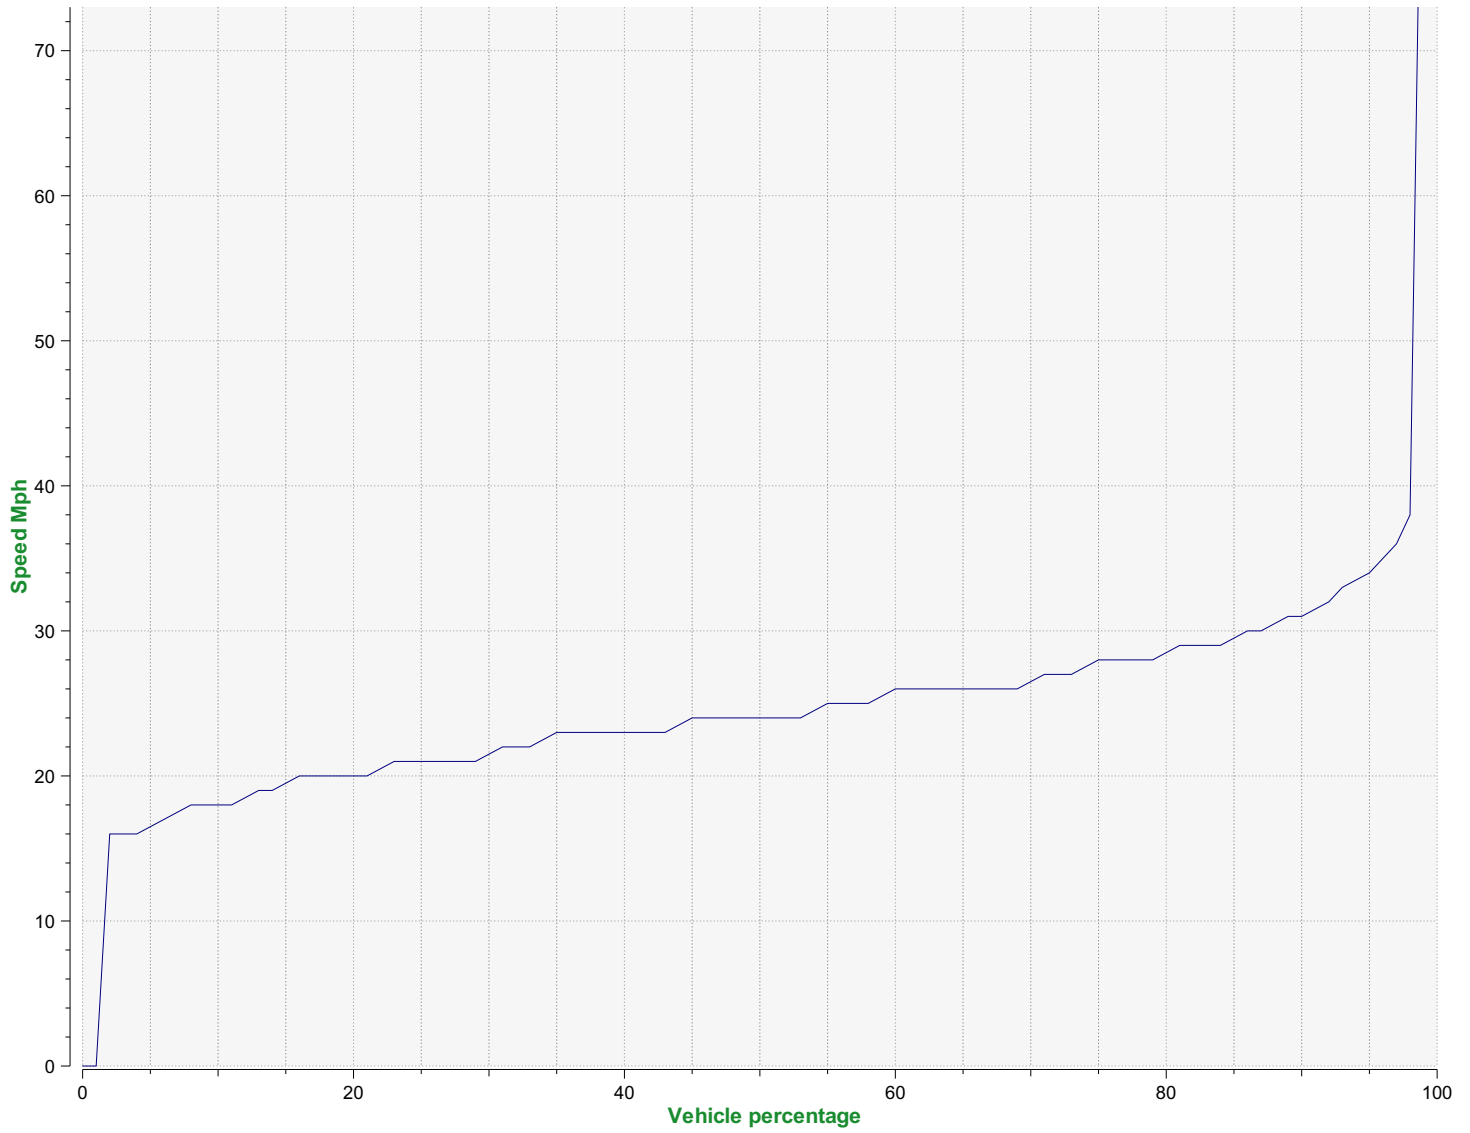

Location:

Comments:

Speed percentiles (incoming)

V30: 20.00Mph **V50:** 22.00Mph **V85:** 26.00Mph

Start date: Tuesday, June 27, 2023 12:00 AM
End date: Thursday, August 3, 2023 7:00 AM

Location:

Comments:

Speed percentile(outgoing)

V30: 21.00Mph **V50:** 24.00Mph **V85:** 29.00Mph

Start date: Tuesday, June 27, 2023 12:00 AM
End date: Thursday, August 3, 2023 7:00 AM

Location:

Comments: