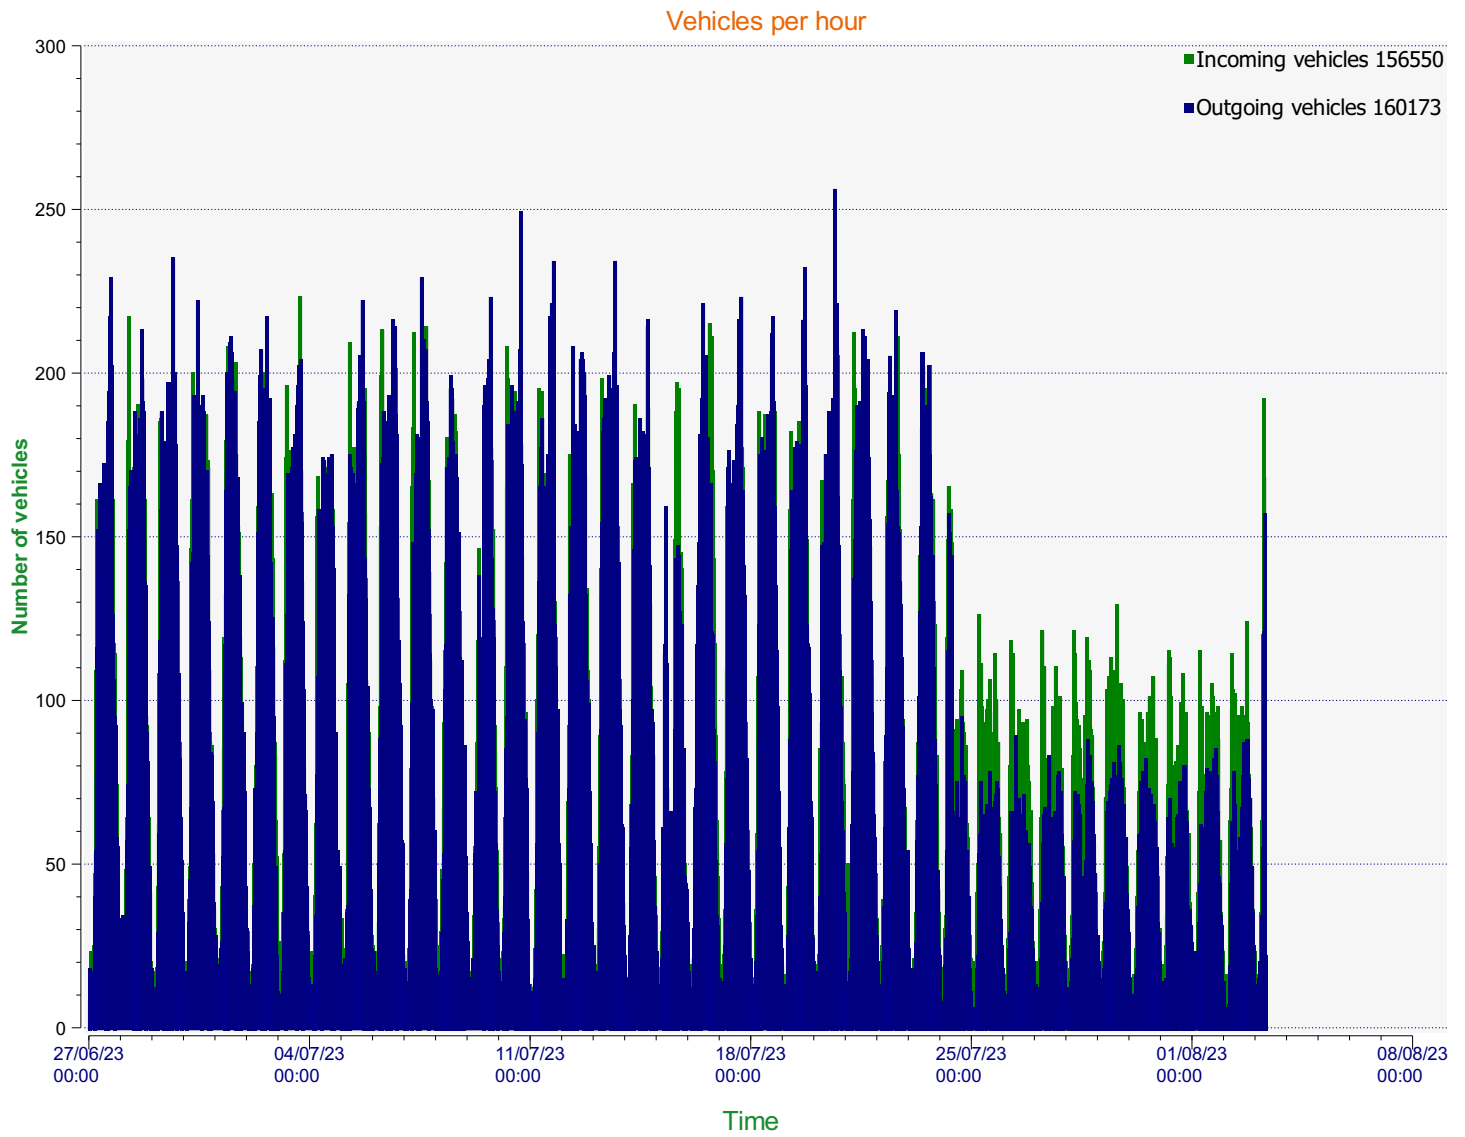

Location:

Comments:

Start date: Tuesday, June 27, 2023 12:00 AM
End date: Thursday, August 3, 2023 7:00 AM

Location:

Comments:

Start date: Tuesday, June 27, 2023 12:00 AM
End date: Thursday, August 3, 2023 7:00 AM

Location:

Comments:

Speed percentiles (incoming)

V30: 20.00Mph **V50:** 22.00Mph **V85:** 26.00Mph

Start date: Tuesday, June 27, 2023 12:00 AM
End date: Thursday, August 3, 2023 7:00 AM

Location:

Comments:

Speed percentile(outgoing)

V30: 21.00Mph **V50:** 24.00Mph **V85:** 29.00Mph

Start date: Tuesday, June 27, 2023 12:00 AM
End date: Thursday, August 3, 2023 7:00 AM

Location:

Comments: