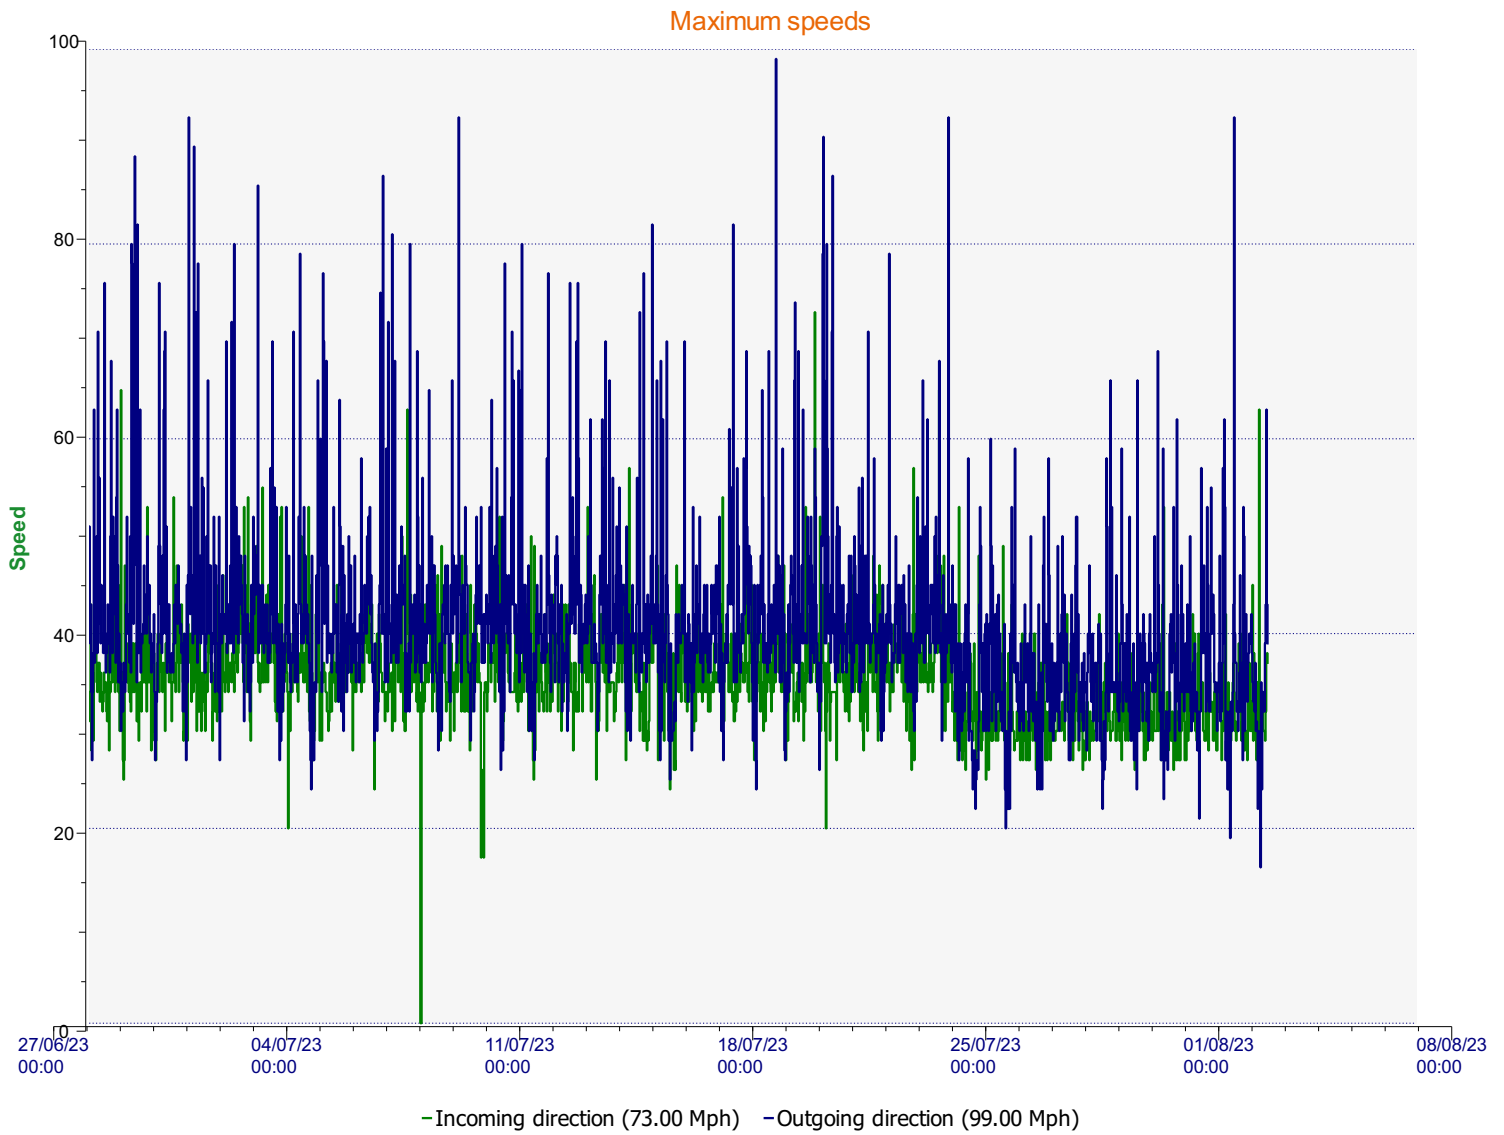

Location:

Comments:

Start date: Tuesday, June 27, 2023 12:00 AM
End date: Thursday, August 3, 2023 7:00 AM

Location:

Comments:

Start date: Tuesday, June 27, 2023 12:00 AM
End date: Thursday, August 3, 2023 7:00 AM

Location:

Comments:

Speed percentiles (incoming)

V30: 20.00Mph **V50:** 22.00Mph **V85:** 26.00Mph

Start date: Tuesday, June 27, 2023 12:00 AM
End date: Thursday, August 3, 2023 7:00 AM

Location:

Comments:

Speed percentile(outgoing)

V30: 21.00Mph **V50:** 24.00Mph **V85:** 29.00Mph

Start date: Tuesday, June 27, 2023 12:00 AM
End date: Thursday, August 3, 2023 7:00 AM

Location:

Comments: