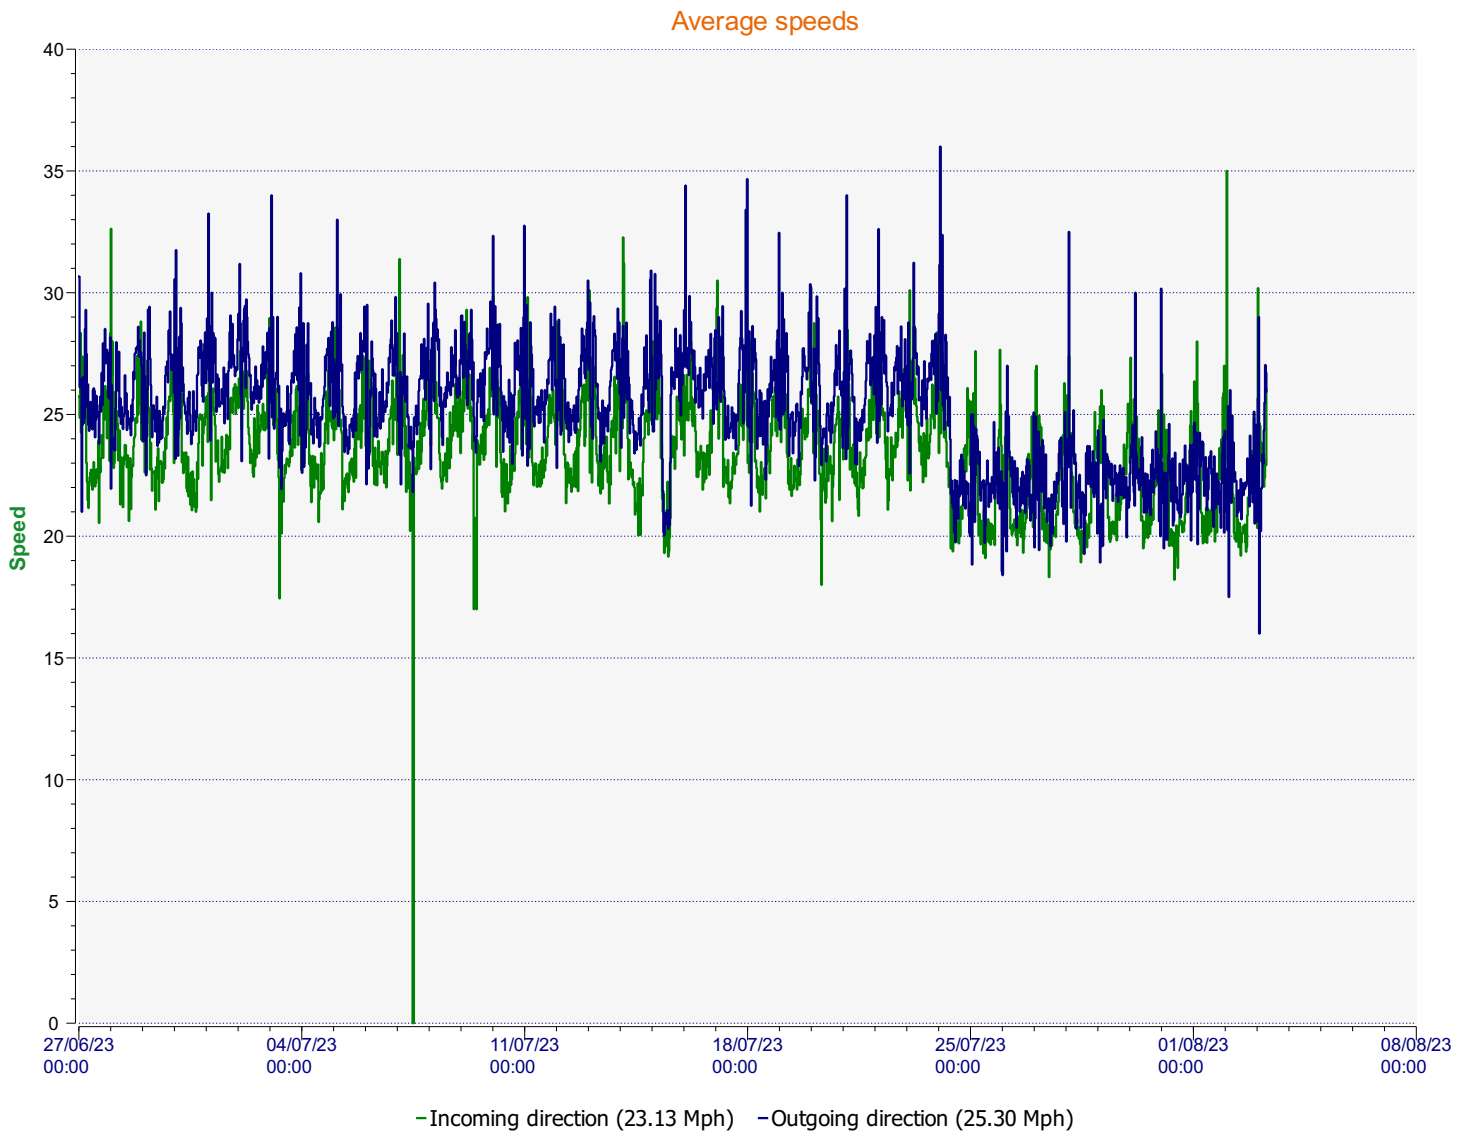

Start date: Tuesday, June 27, 2023 12:00 AM
End date: Thursday, August 3, 2023 7:00 AM

Location:

Comments: