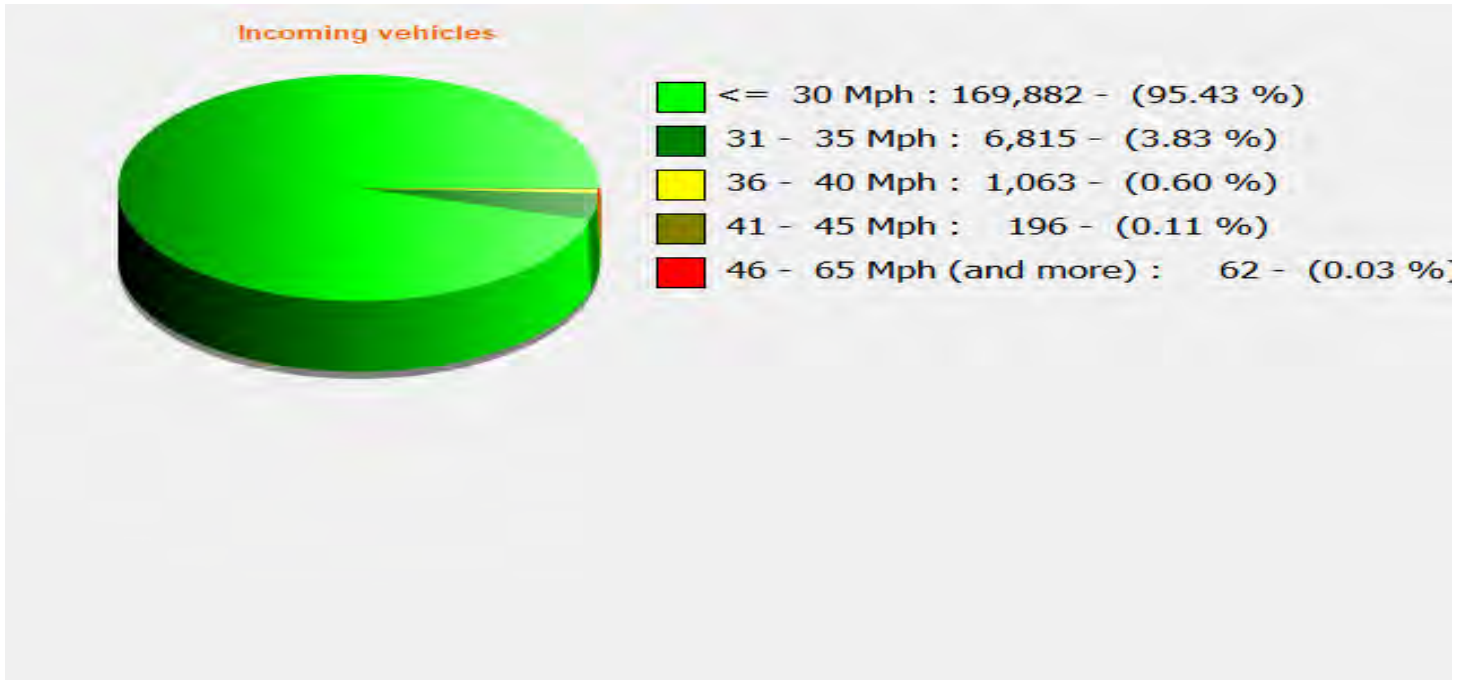

Start date: Thursday, December 21, 2023 12:00 AM
End date: Thursday, February 1, 2024 12:30 PM

Location:

Comments: