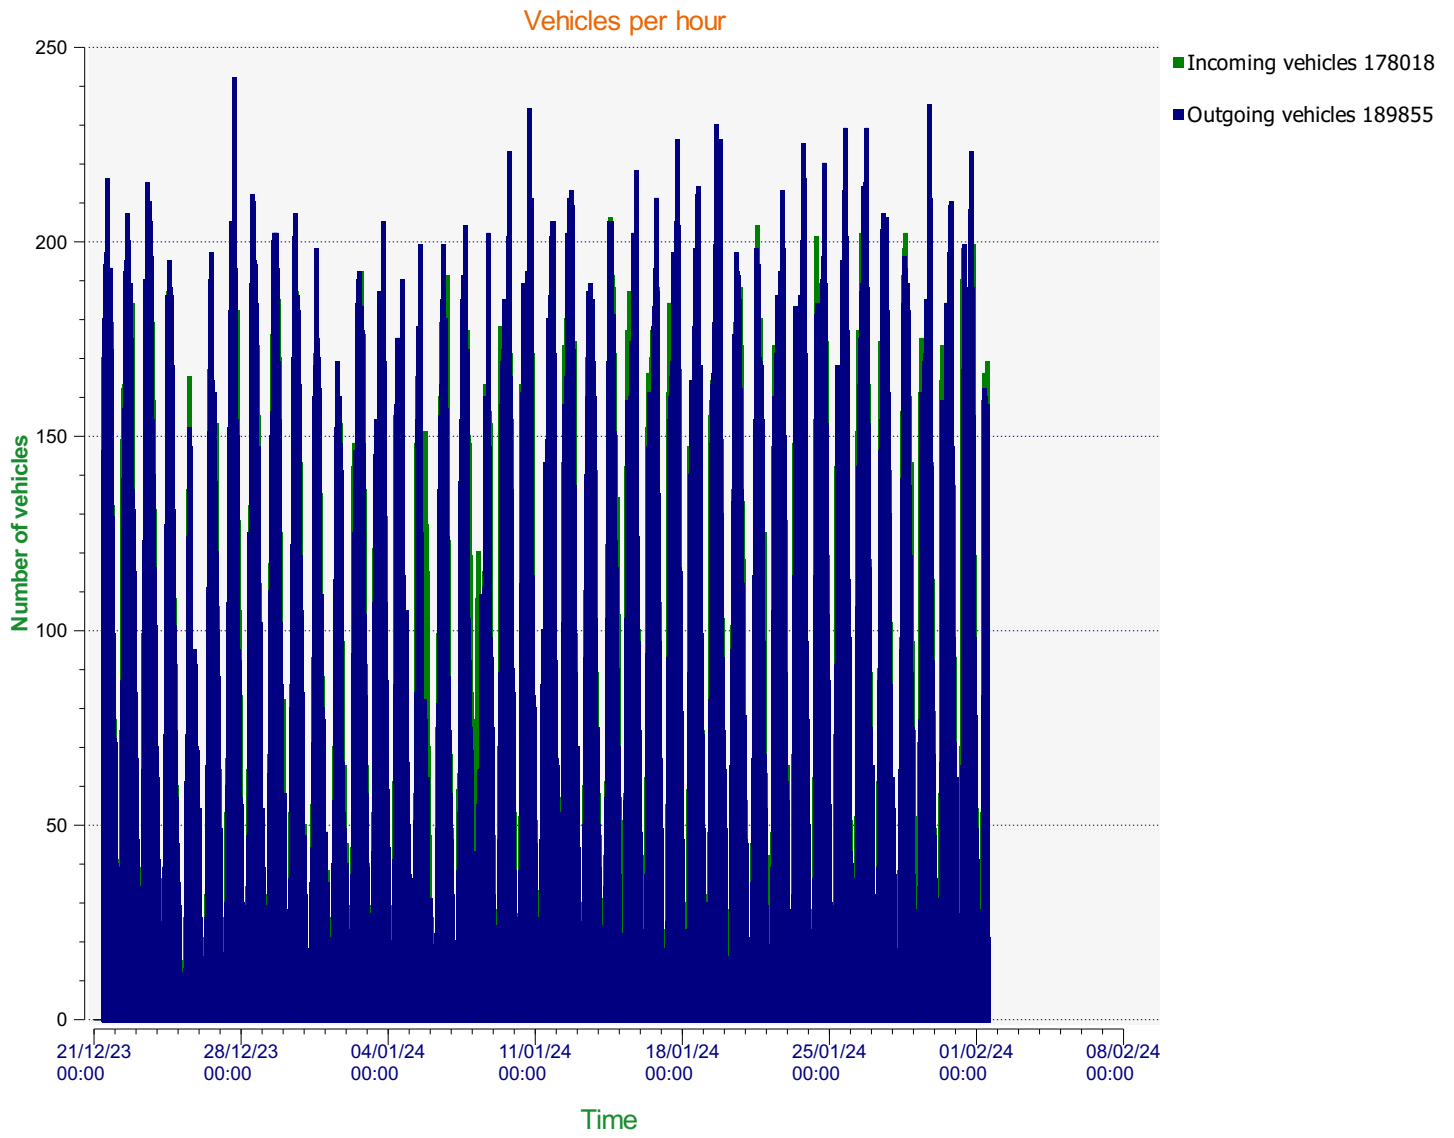

End date: Thursday, February 1, 2024 12:30 PM

Location: Herd Street 30mph - SOLAR

Comments:

Start date: Thursday, December 21, 2023 12:00 AM
End date: Thursday, February 1, 2024 12:30 PM

Location:

Comments:

Start date: Thursday, December 21, 2023 12:00 AM
End date: Thursday, February 1, 2024 12:30 PM

Location:

Comments:

Start date: Thursday, December 21, 2023 12:00 AM
End date: Thursday, February 1, 2024 12:30 PM

Location:

Comments:

Start date: Thursday, December 21, 2023 12:00 AM
End date: Thursday, February 1, 2024 12:30 PM

Location:

Comments:

Speed percentiles (incoming)

V30: 20.00Mph **V50:** 22.00Mph **V85:** 26.00Mph

Start date: Thursday, December 21, 2023 12:00 AM
End date: Thursday, February 1, 2024 12:30 PM

Location:

Comments:

Speed percentile(outgoing)

V30: 22.00Mph **V50:** 24.00Mph **V85:** 29.00Mph

Start date: Thursday, December 21, 2023 12:00 AM
End date: Thursday, February 1, 2024 12:30 PM