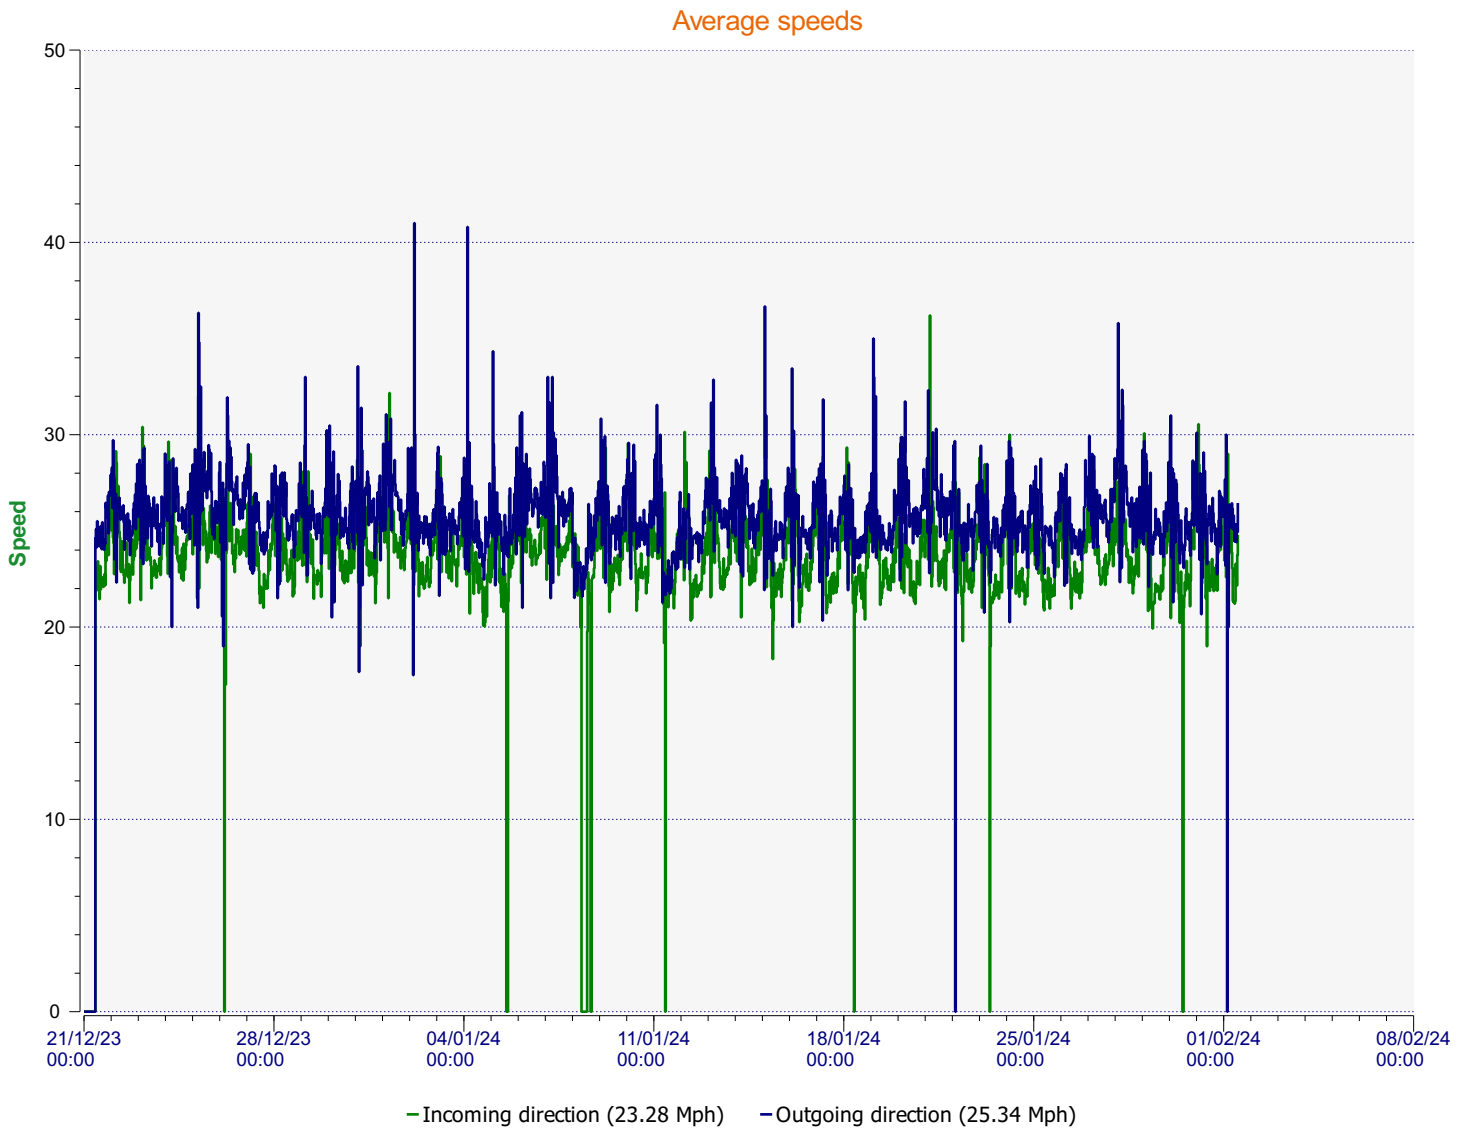

Start date: Thursday, December 21, 2023 12:00 AM

End date: Thursday, February 1, 2024 12:30 PM

Location: Herd Street 30mph - SOLAR

Comments: