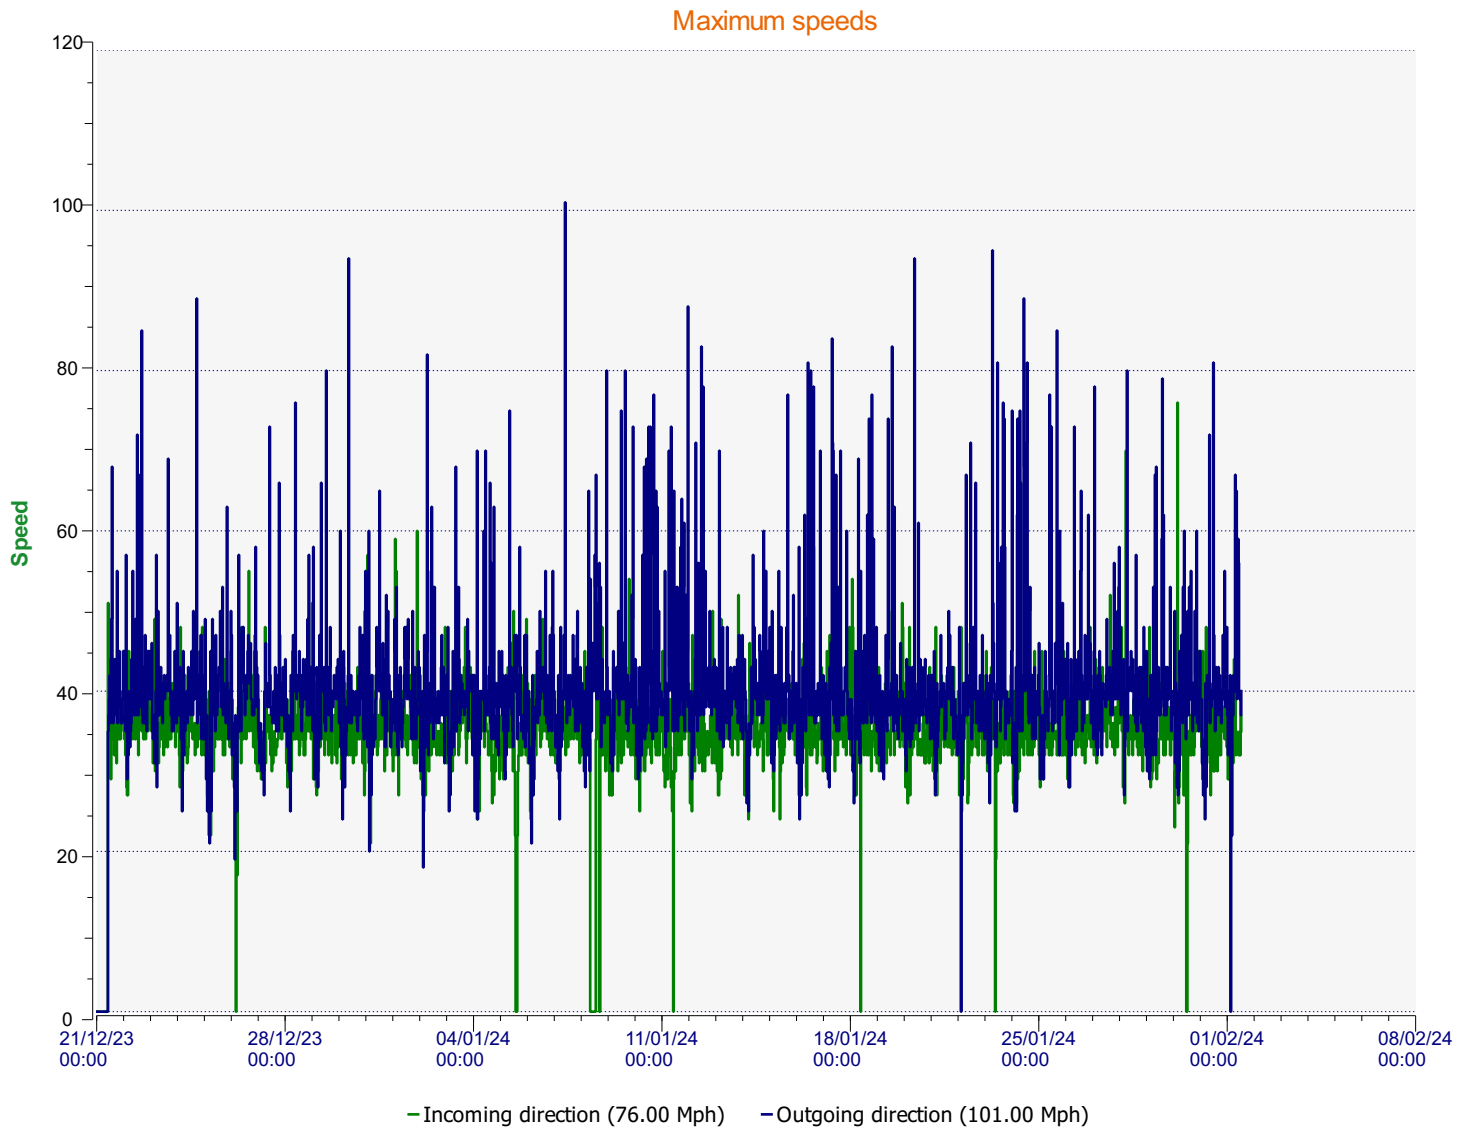

End date: Thursday, February 1, 2024 12:30 PM

Location: Herd Street 30mph - SOLAR

Comments:

Start date: Thursday, December 21, 2023 12:00 AM
End date: Thursday, February 1, 2024 12:30 PM

Location:

Comments:

Start date: Thursday, December 21, 2023 12:00 AM
End date: Thursday, February 1, 2024 12:30 PM

Location:

Comments:

Start date: Thursday, December 21, 2023 12:00 AM
End date: Thursday, February 1, 2024 12:30 PM

Location:

Comments:

Start date: Thursday, December 21, 2023 12:00 AM
End date: Thursday, February 1, 2024 12:30 PM

Location:

Comments:

Speed percentiles (incoming)

V30: 20.00Mph **V50:** 22.00Mph **V85:** 26.00Mph

Start date: Thursday, December 21, 2023 12:00 AM
End date: Thursday, February 1, 2024 12:30 PM

Location:

Comments:

Speed percentile(outgoing)

V30: 22.00Mph **V50:** 24.00Mph **V85:** 29.00Mph

Start date: Thursday, December 21, 2023 12:00 AM
End date: Thursday, February 1, 2024 12:30 PM