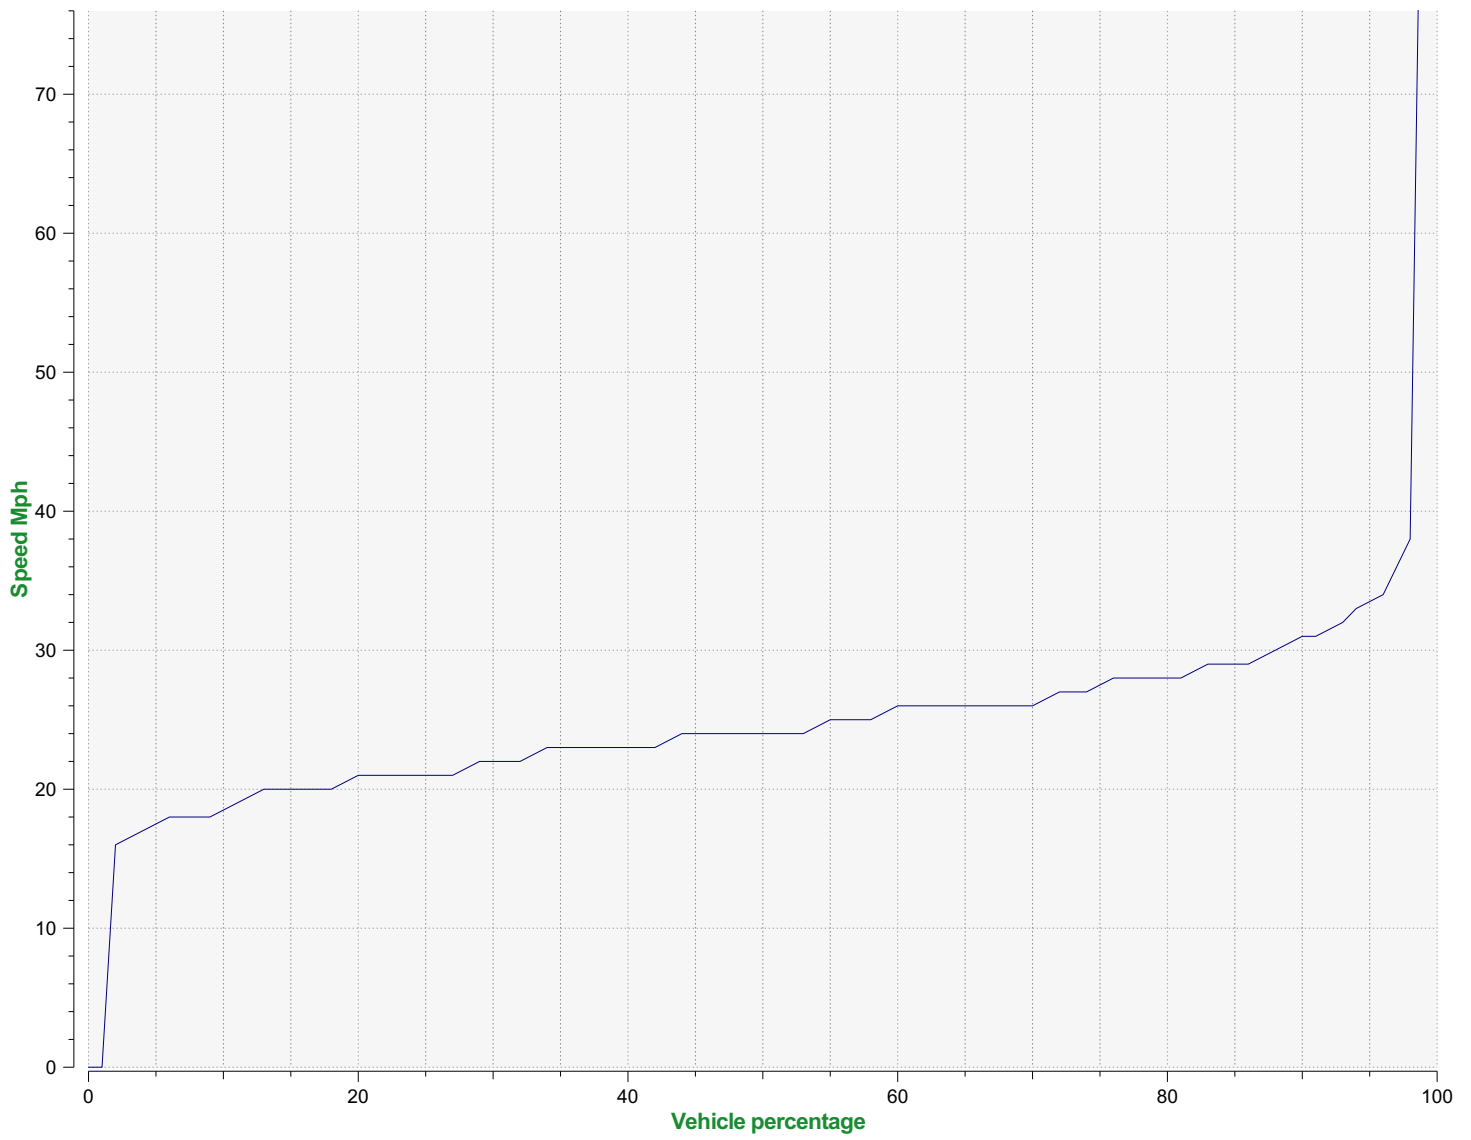

Start date: Thursday, December 21, 2023 12:00 AM
End date: Thursday, February 1, 2024 12:30 PM

Location:

Comments:

Start date: Thursday, December 21, 2023 12:00 AM
End date: Thursday, February 1, 2024 12:30 PM

Location:

Comments:

Start date: Thursday, December 21, 2023 12:00 AM
End date: Thursday, February 1, 2024 12:30 PM

Location:

Comments:

Speed percentiles (incoming)

V30: 20.00Mph **V50:** 22.00Mph **V85:** 26.00Mph

Start date: Thursday, December 21, 2023 12:00 AM
End date: Thursday, February 1, 2024 12:30 PM

Location:

Comments:

Speed percentile(outgoing)

V30: 22.00Mph **V50:** 24.00Mph **V85:** 29.00Mph

Start date: Thursday, December 21, 2023 12:00 AM
End date: Thursday, February 1, 2024 12:30 PM