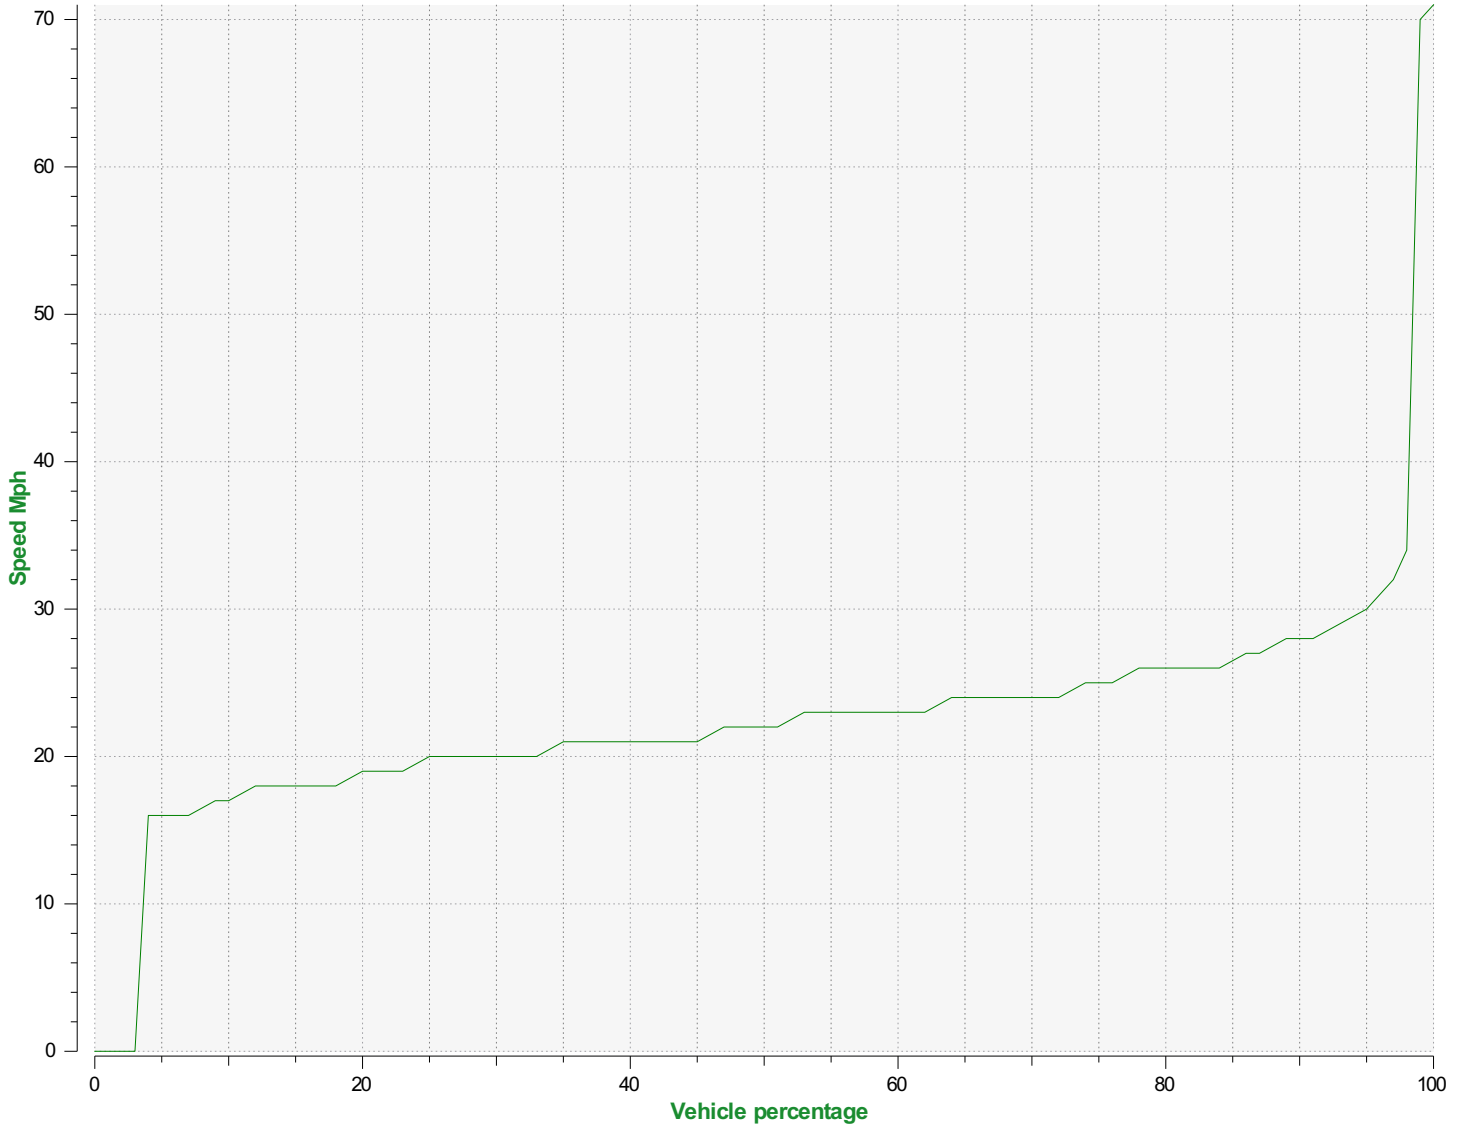

Location:

Comments:

Incoming vehicles

■	<= 30 Mph : 474,791 - (95.68 %)
■	31 - 35 Mph : 17,960 - (3.62 %)
■	36 - 40 Mph : 2,867 - (0.58 %)
■	41 - 45 Mph : 434 - (0.09 %)
■	46 - 65 Mph (and more) : 161 - (0.03 %)

Start date: Monday, September 1, 2025 12:00 AM

End date: Friday, December 19, 2025 2:00 PM

Location:

Comments:

Start date: Monday, September 1, 2025 12:00 AM

End date: Friday, December 19, 2025 2:00 PM

Location:

Comments:

Speed percentiles (incoming)

V30: 20.00Mph **V50:** 22.00Mph **V85:** 26.00Mph

Start date: Monday, September 1, 2025 12:00 AM
End date: Friday, December 19, 2025 2:00 PM

Location:

Comments:

Speed percentile(outgoing)

V30: 21.00Mph **V50:** 24.00Mph **V85:** 29.00Mph

Start date: Monday, September 1, 2025 12:00 AM
End date: Friday, December 19, 2025 2:00 PM

Location:

Comments: