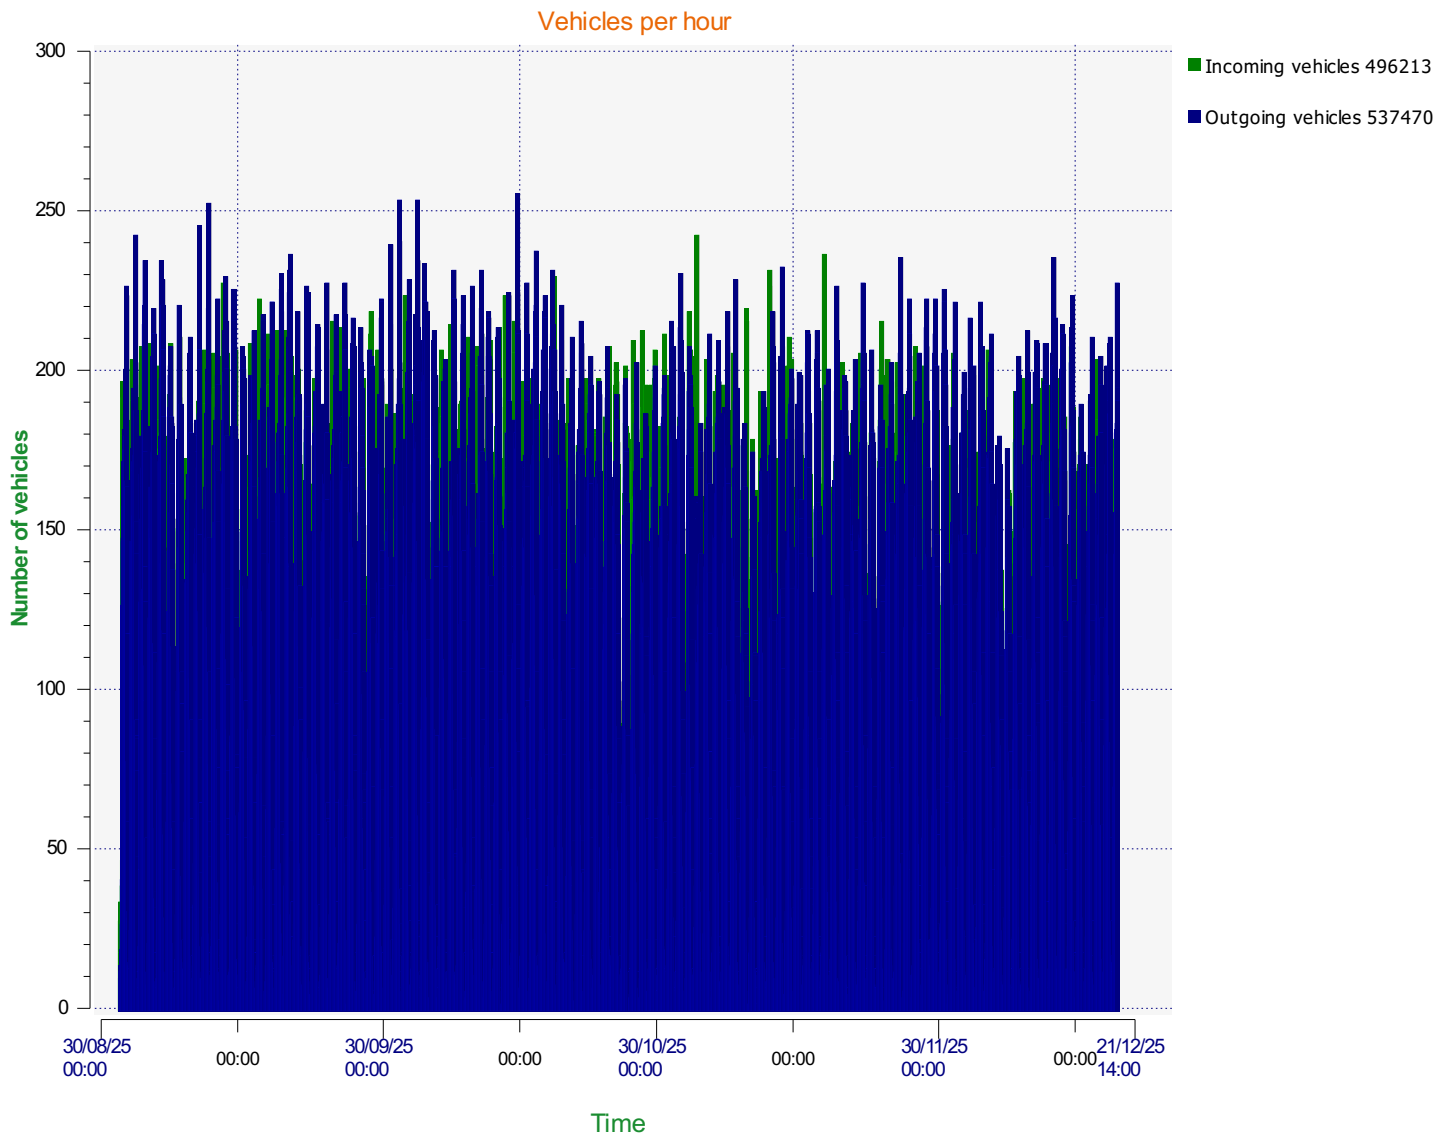

Location:

Comments:

Start date: Monday, September 1, 2025 12:00 AM
End date: Friday, December 19, 2025 2:00 PM

Location:

Comments:

Start date: Monday, September 1, 2025 12:00 AM
End date: Friday, December 19, 2025 2:00 PM

Location:

Comments:

Incoming vehicles

■	<= 30 Mph : 474,791 - (95.68 %)
■	31 - 35 Mph : 17,960 - (3.62 %)
■	36 - 40 Mph : 2,867 - (0.58 %)
■	41 - 45 Mph : 434 - (0.09 %)
■	46 - 65 Mph (and more) : 161 - (0.03 %)

Comments:

Speed percentiles (incoming)

V30: 20.00Mph **V50:** 22.00Mph **V85:** 26.00Mph

Start date: Monday, September 1, 2025 12:00 AM
End date: Friday, December 19, 2025 2:00 PM

Location:

Comments:

Speed percentile(outgoing)

V30: 21.00Mph **V50:** 24.00Mph **V85:** 29.00Mph

Start date: Monday, September 1, 2025 12:00 AM
End date: Friday, December 19, 2025 2:00 PM

Location:

Comments: