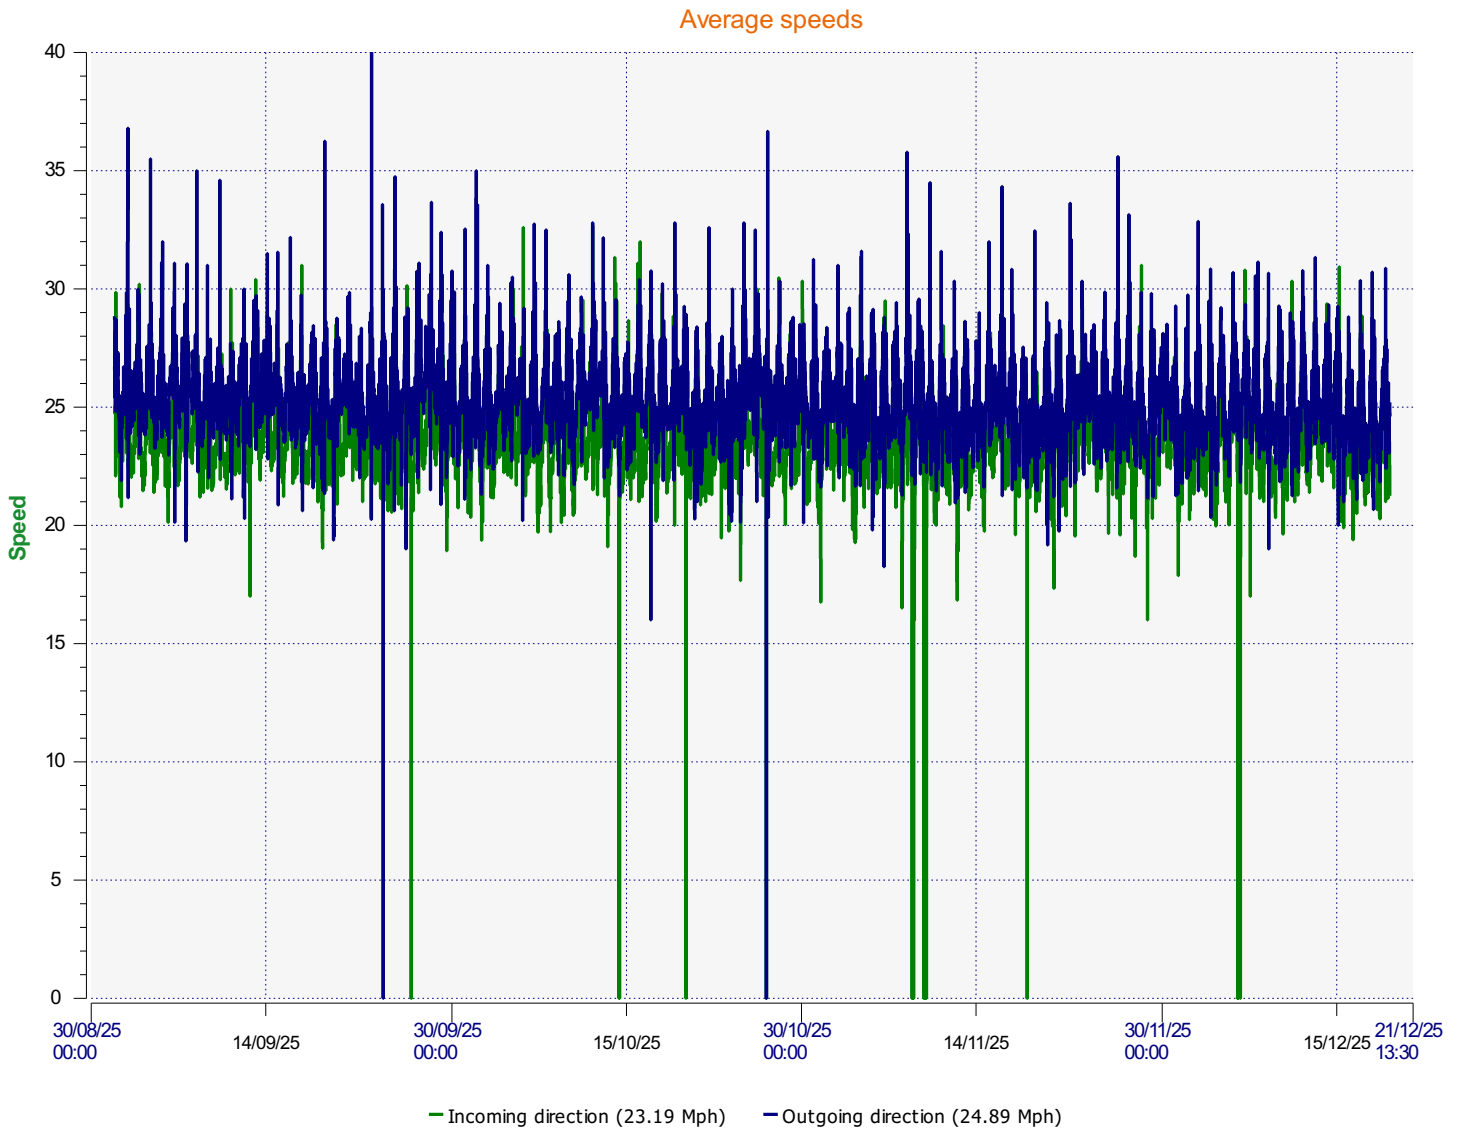

ÉlanCité

DÉTECTER • INFORMER • SÉCURISER

Start date: Monday, September 1, 2025 12:00 AM
End date: Friday, December 19, 2025 2:00 PM

Location: Herd Street - 30mph

Comments:

Start date: Monday, September 1, 2025 12:00 AM
End date: Friday, December 19, 2025 2:00 PM

Location:

Comments:

Start date: Monday, September 1, 2025 12:00 AM
End date: Friday, December 19, 2025 2:00 PM

Location:

Comments:

Start date: Monday, September 1, 2025 12:00 AM
End date: Friday, December 19, 2025 2:00 PM

Comments:

Speed percentiles (incoming)

V30: 20.00Mph **V50:** 22.00Mph **V85:** 26.00Mph

Start date: Monday, September 1, 2025 12:00 AM
End date: Friday, December 19, 2025 2:00 PM

Location:

Comments:

Speed percentile(outgoing)

V30: 21.00Mph **V50:** 24.00Mph **V85:** 29.00Mph

Start date: Monday, September 1, 2025 12:00 AM
End date: Friday, December 19, 2025 2:00 PM

Location:

Comments: