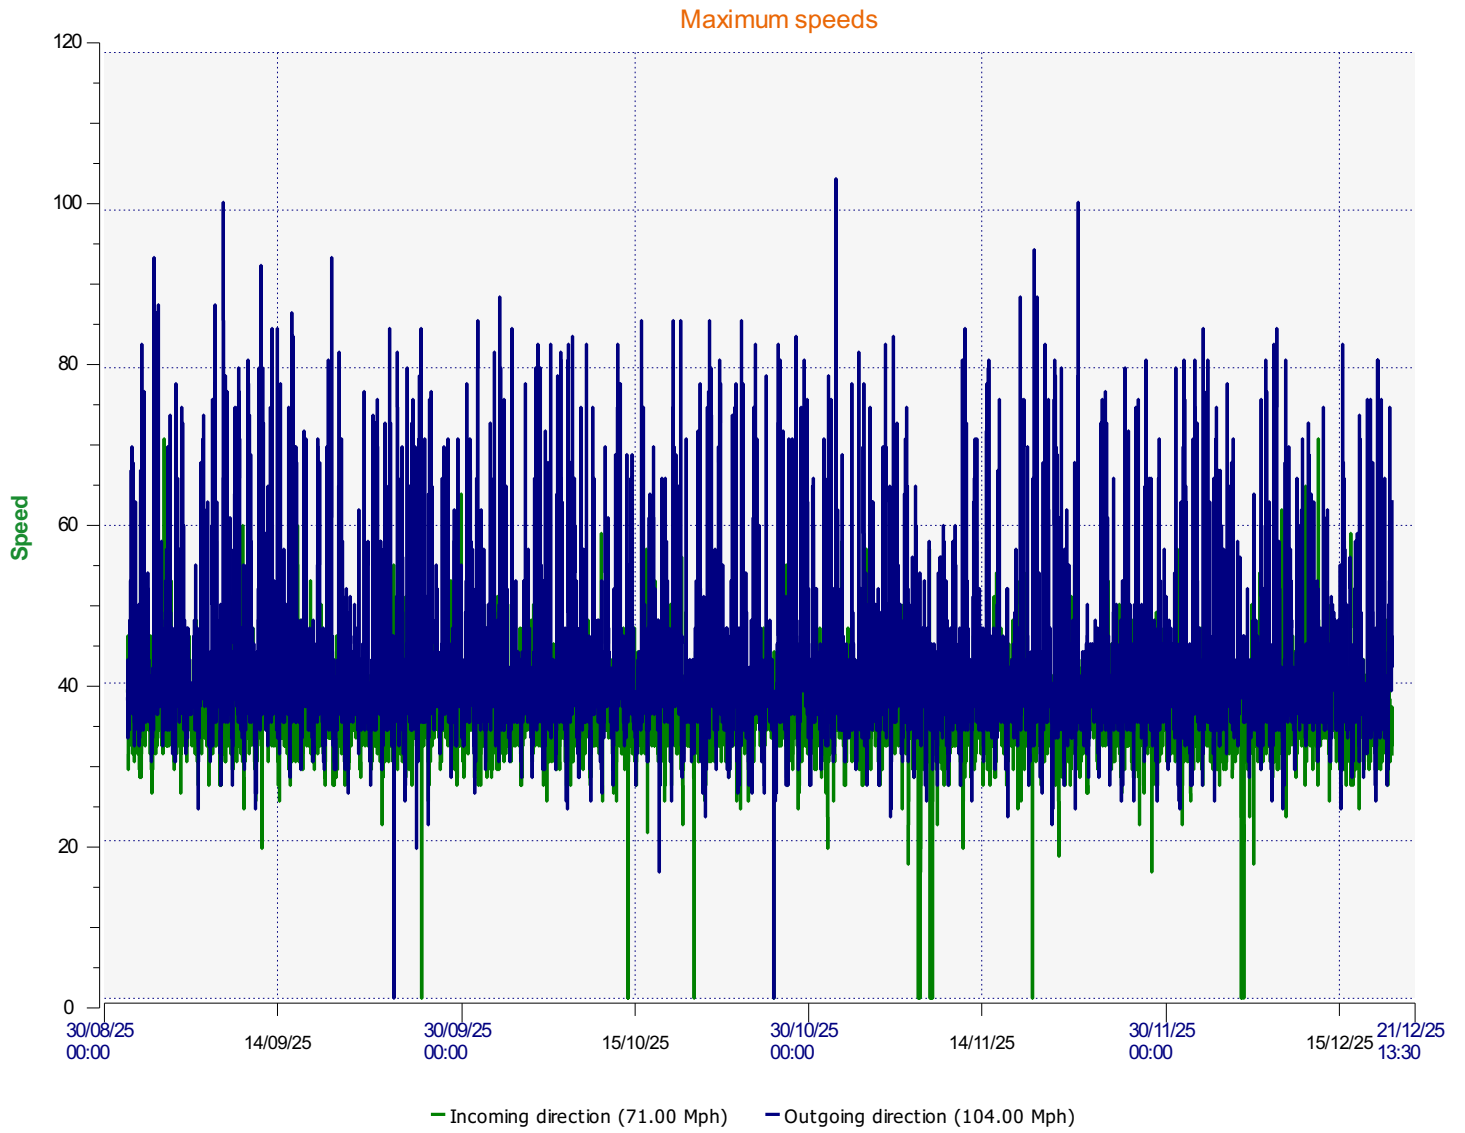

ÉlanCité

DÉTECTER • INFORMER • SÉCURISER

Start date: Monday, September 1, 2025 12:00 AM
End date: Friday, December 19, 2025 2:00 PM

Location: Herd Street - 30mph

Comments:

Start date: Monday, September 1, 2025 12:00 AM
End date: Friday, December 19, 2025 2:00 PM

Location:

Comments:

Start date: Monday, September 1, 2025 12:00 AM
End date: Friday, December 19, 2025 2:00 PM

Location:

Comments:

Start date: Monday, September 1, 2025 12:00 AM
End date: Friday, December 19, 2025 2:00 PM

Comments:

Speed percentiles (incoming)

V30: 20.00Mph **V50:** 22.00Mph **V85:** 26.00Mph

Start date: Monday, September 1, 2025 12:00 AM
End date: Friday, December 19, 2025 2:00 PM

Location:

Comments:

Speed percentile(outgoing)

V30: 21.00Mph **V50:** 24.00Mph **V85:** 29.00Mph

Start date: Monday, September 1, 2025 12:00 AM
End date: Friday, December 19, 2025 2:00 PM

Location:

Comments: