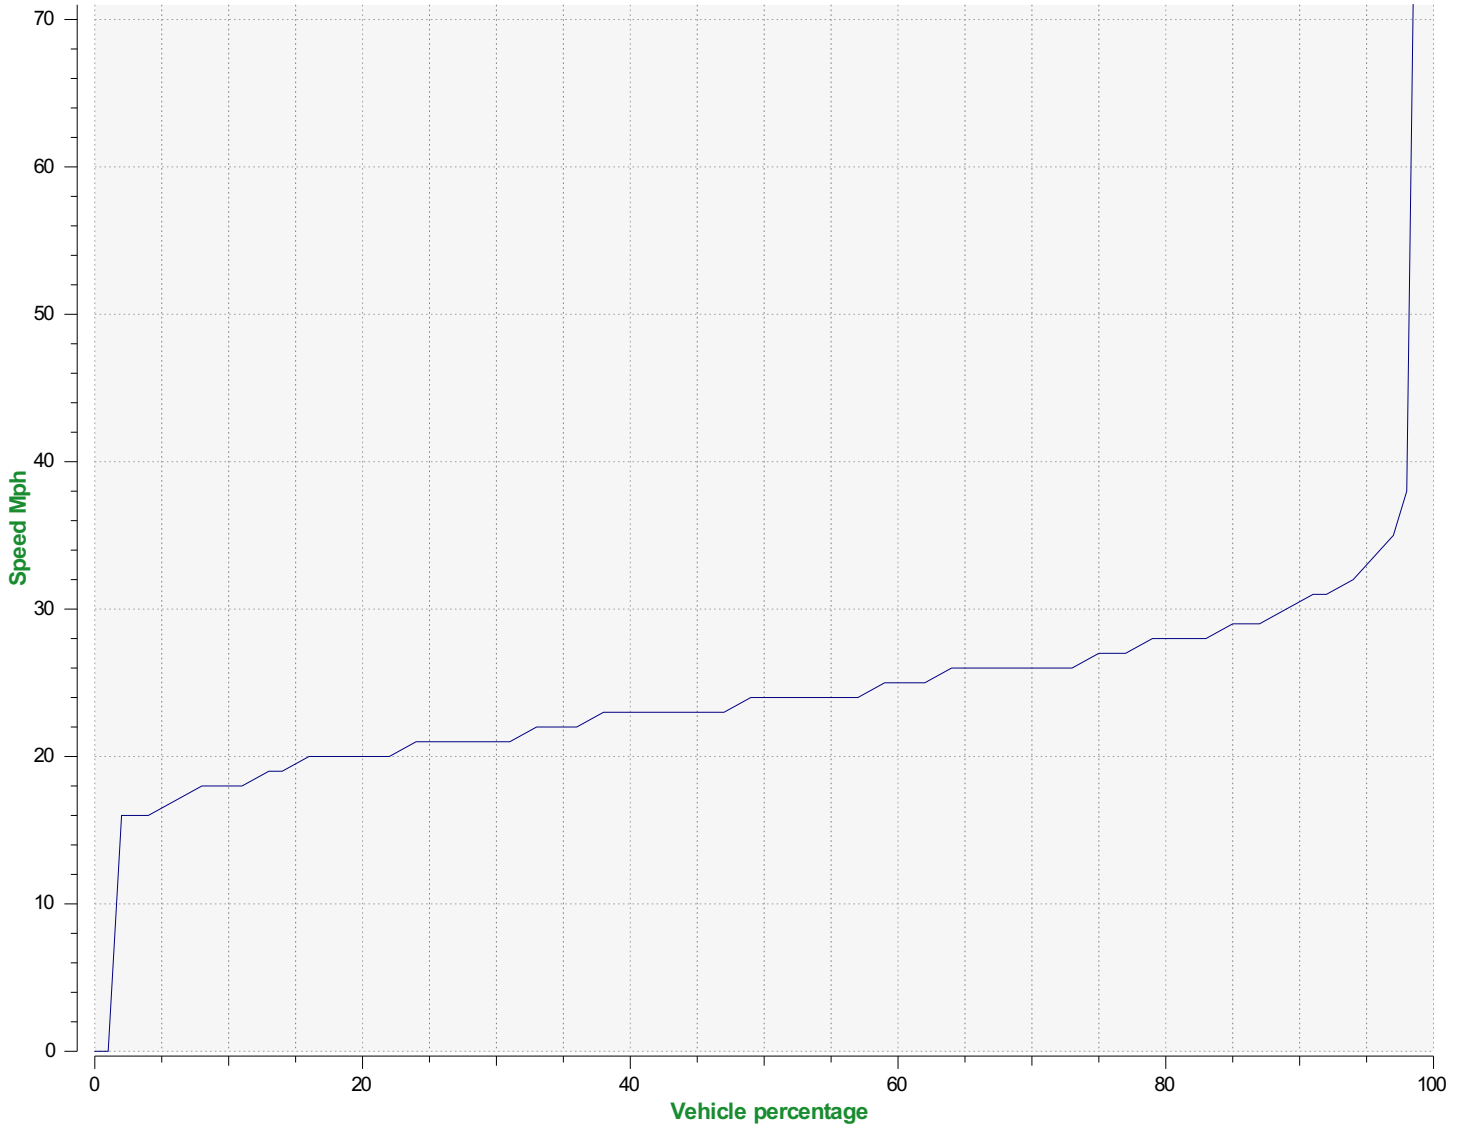

Start date: Monday, September 1, 2025 12:00 AM

End date: Friday, December 19, 2025 2:00 PM

Location:

Comments:

Start date: Monday, September 1, 2025 12:00 AM

End date: Friday, December 19, 2025 2:00 PM

Location:

Comments:

Speed percentiles (incoming)

V30: 20.00Mph **V50:** 22.00Mph **V85:** 26.00Mph

Start date: Monday, September 1, 2025 12:00 AM
End date: Friday, December 19, 2025 2:00 PM

Location:

Comments:

Speed percentile(outgoing)

V30: 21.00Mph **V50:** 24.00Mph **V85:** 29.00Mph

Start date: Monday, September 1, 2025 12:00 AM
End date: Friday, December 19, 2025 2:00 PM

Location:

Comments: