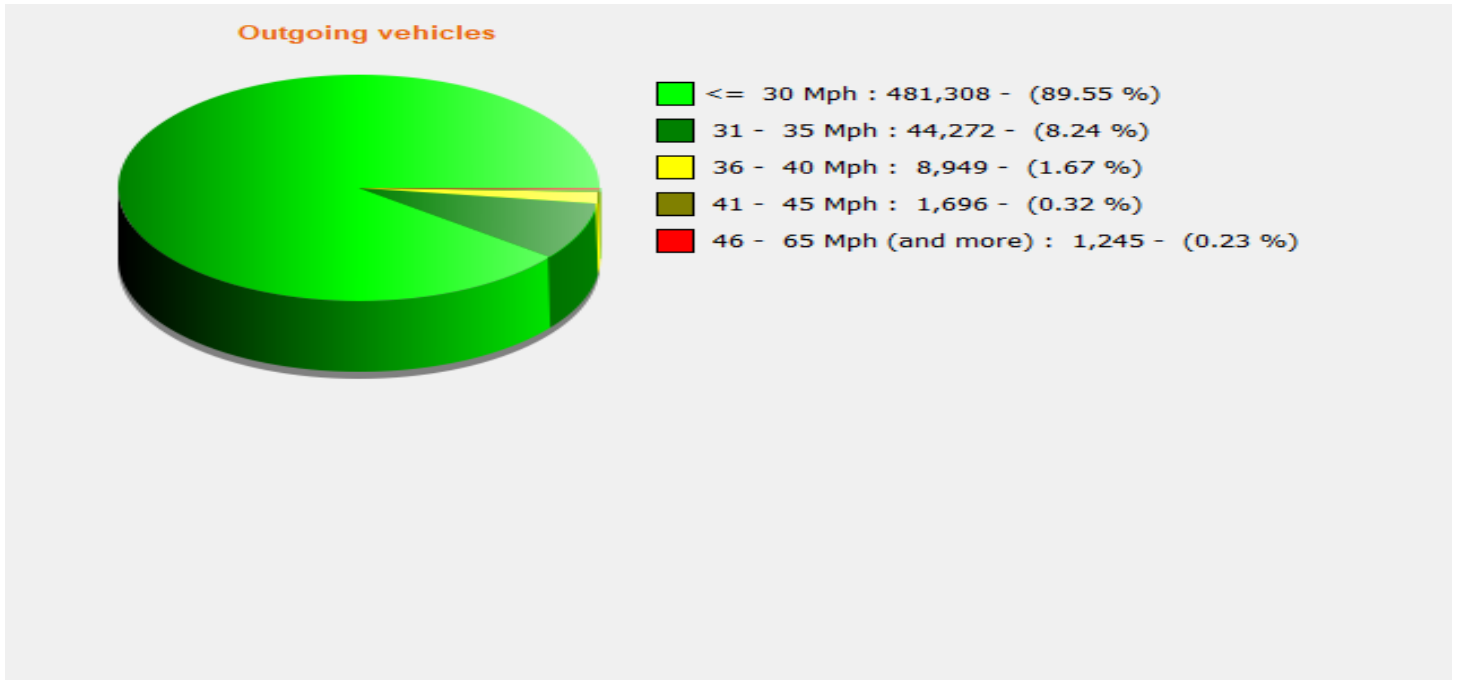

Start date: Monday, September 1, 2025 12:00 AM

End date: Friday, December 19, 2025 2:00 PM

Location:

Comments: