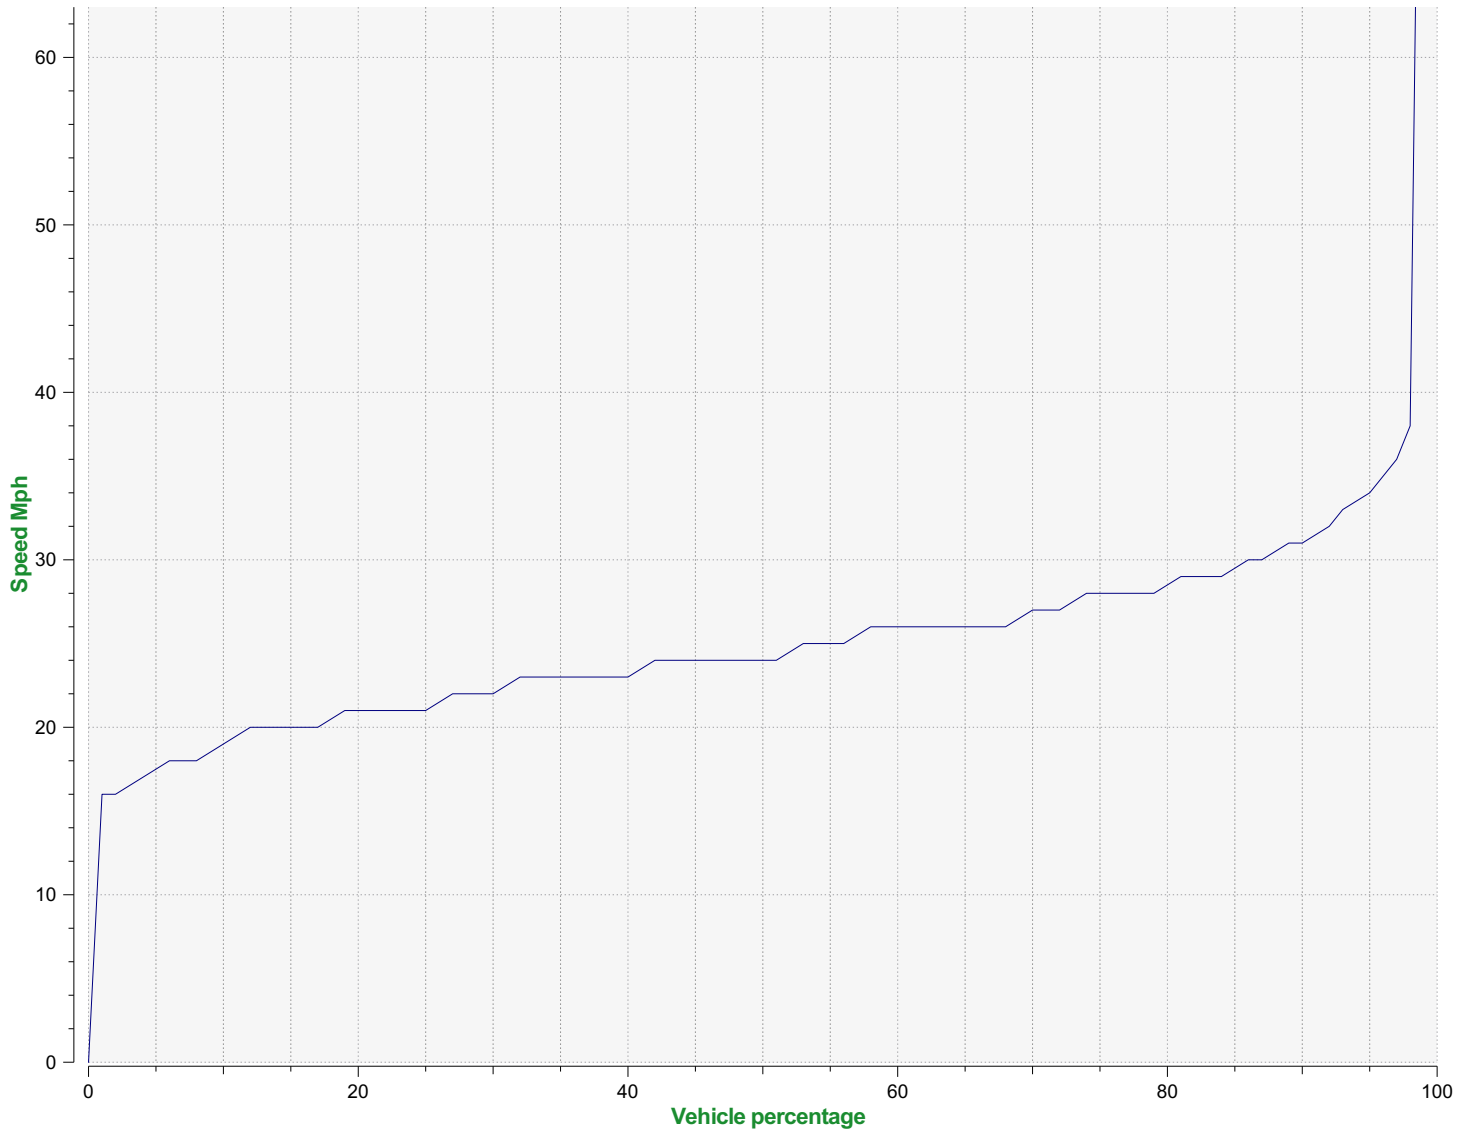

**Location:**

**Comments:**

**Start date:** Tuesday, March 12, 2024 12:00 AM  
**End date:** Monday, April 1, 2024 12:30 AM

**Location:**

**Comments:**

**Start date:** Tuesday, March 12, 2024 12:00 AM  
**End date:** Monday, April 1, 2024 12:30 AM

**Location:**

**Comments:**

**Start date:** Tuesday, March 12, 2024 12:00 AM  
**End date:** Monday, April 1, 2024 12:30 AM

**Location:**

**Comments:**

**Speed percentiles (incoming)**

**V30:** 20.00Mph **V50:** 22.00Mph **V85:** 27.00Mph

**Start date:** Tuesday, March 12, 2024 12:00 AM  
**End date:** Monday, April 1, 2024 12:30 AM

**Location:**

**Comments:**

**Speed percentile(outgoing)**

**V30:** 22.00Mph **V50:** 24.00Mph **V85:** 29.00Mph