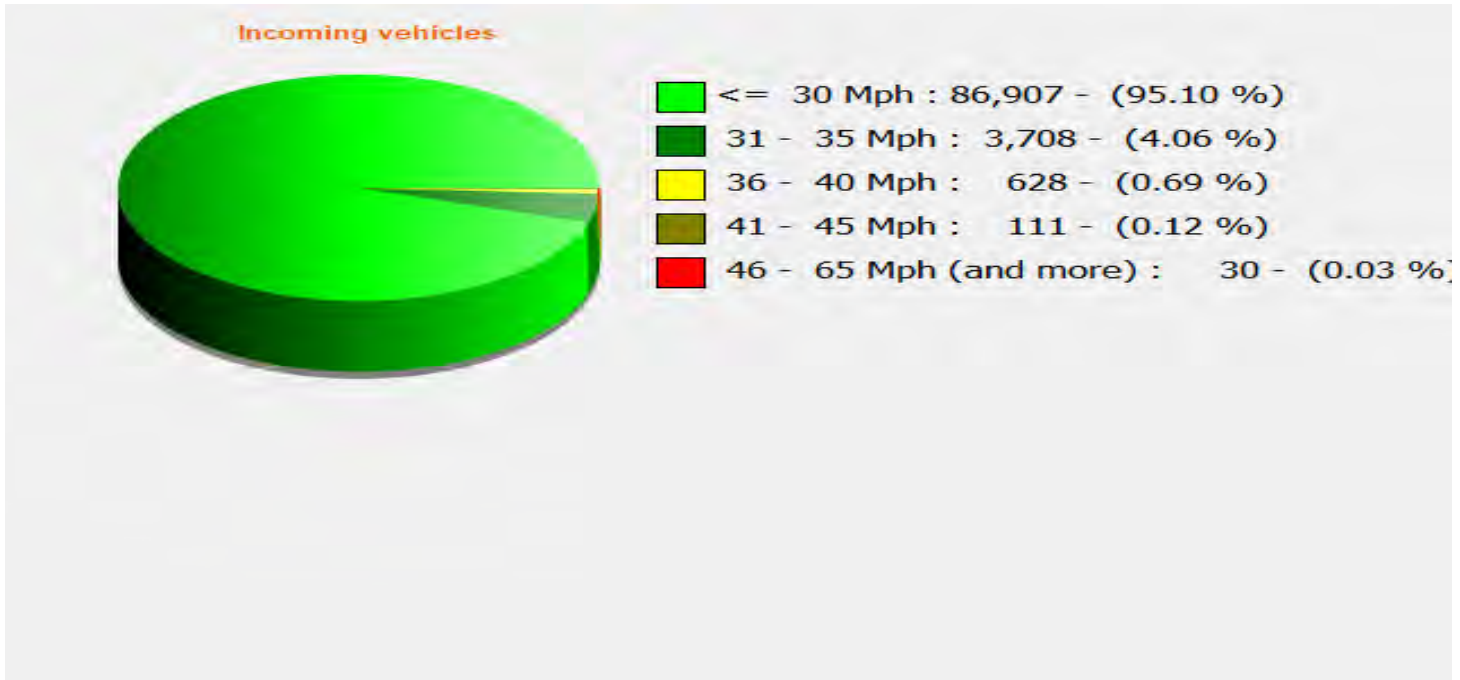

Start date: Tuesday, March 12, 2024 12:00 AM
End date: Monday, April 1, 2024 12:30 AM

Location:

Comments: