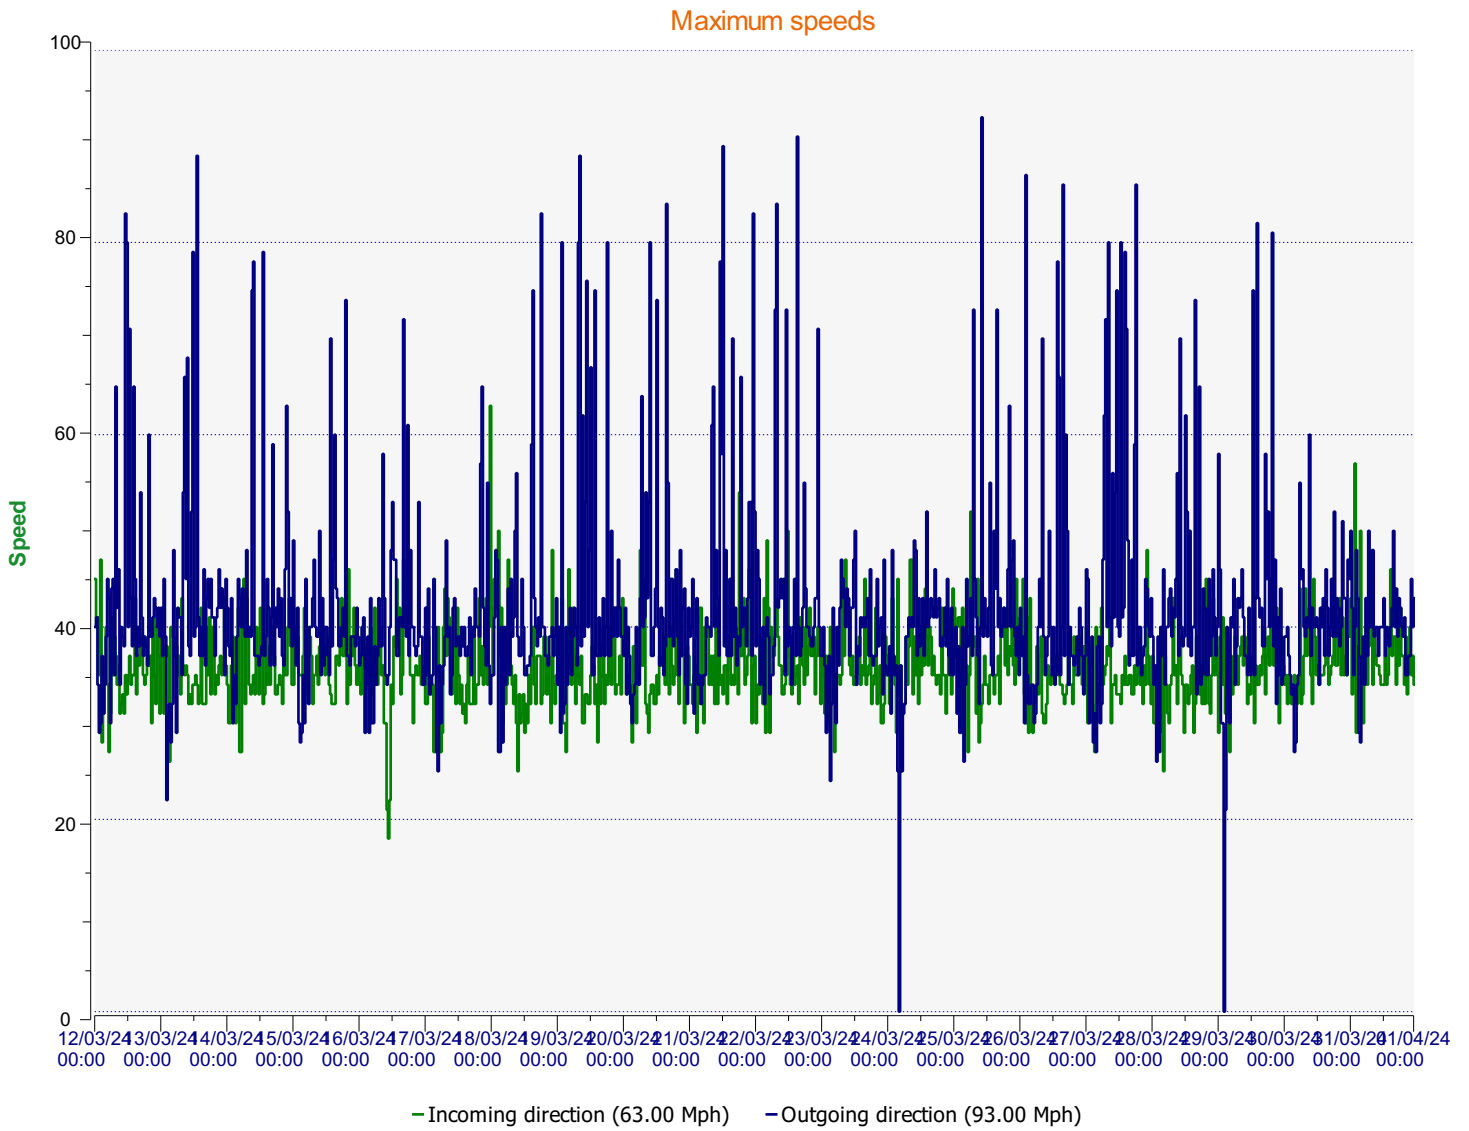

# Élan Cité

DÉTECTER • INFORMER • SÉCURISER

**Start date:** Tuesday, March 12, 2024 12:00 AM  
**End date:** Monday, April 1, 2024 12:30 AM

**Location:** Herd Street 30mph - SOLAR

**Comments:**

**Start date:** Tuesday, March 12, 2024 12:00 AM  
**End date:** Monday, April 1, 2024 12:30 AM

**Location:**

**Comments:**

**Start date:** Tuesday, March 12, 2024 12:00 AM  
**End date:** Monday, April 1, 2024 12:30 AM

**Location:**

**Comments:**

**Start date:** Tuesday, March 12, 2024 12:00 AM  
**End date:** Monday, April 1, 2024 12:30 AM

**Location:**

**Comments:**

**Start date:** Tuesday, March 12, 2024 12:00 AM  
**End date:** Monday, April 1, 2024 12:30 AM

**Location:**

**Comments:**

**Speed percentiles (incoming)**

**V30:** 20.00Mph **V50:** 22.00Mph **V85:** 27.00Mph

**Start date:** Tuesday, March 12, 2024 12:00 AM  
**End date:** Monday, April 1, 2024 12:30 AM

**Location:**

**Comments:**

**Speed percentile(outgoing)**

**V30:** 22.00Mph **V50:** 24.00Mph **V85:** 29.00Mph