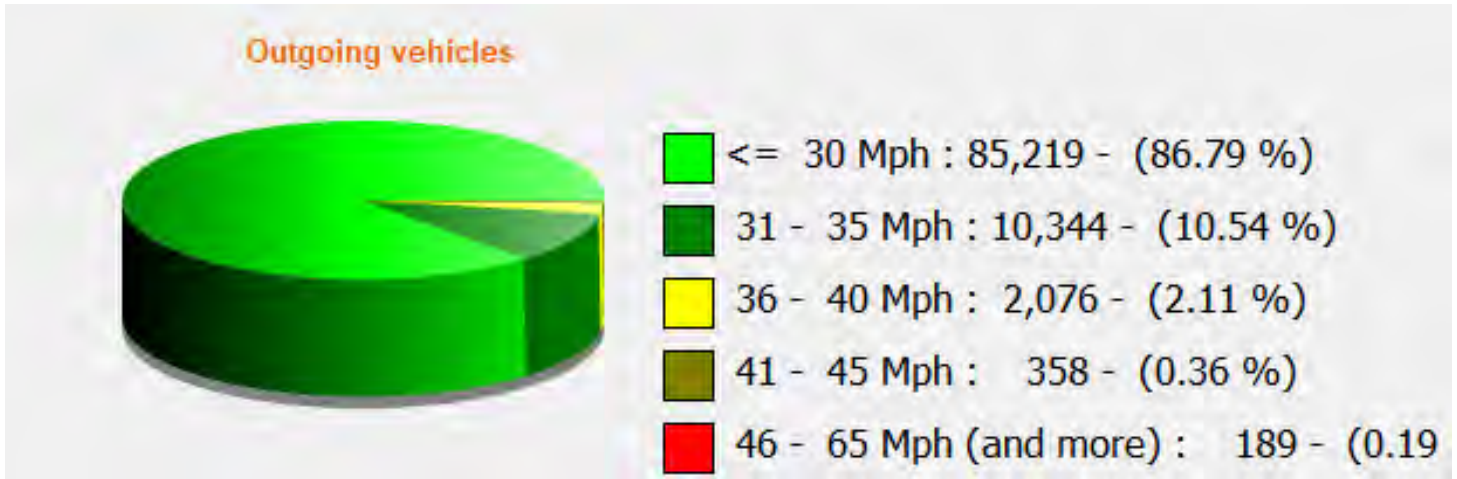

**Location:**

**Comments:**

**Start date:** Tuesday, March 12, 2024 12:00 AM  
**End date:** Monday, April 1, 2024 12:30 AM

**Location:**

**Comments:**

**Speed percentiles (incoming)**

**V30:** 20.00Mph **V50:** 22.00Mph **V85:** 27.00Mph