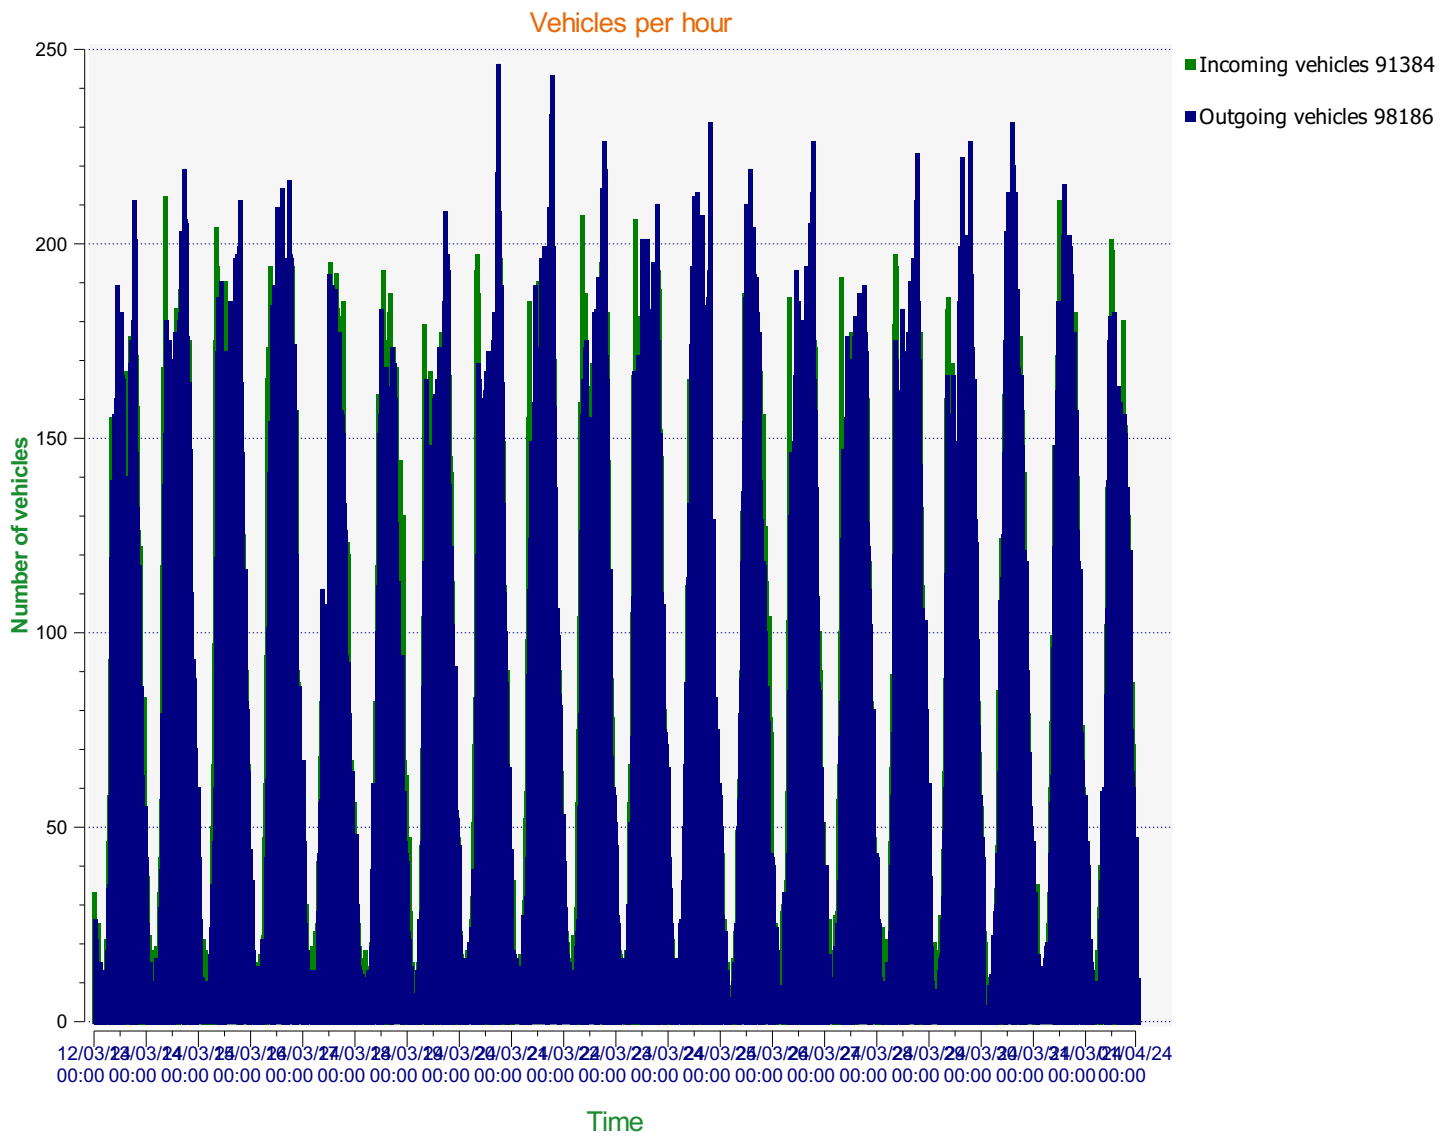

# Élan Cité

DÉTECTER • INFORMER • SÉCURISER

**Start date:** Tuesday, March 12, 2024 12:00 AM  
**End date:** Monday, April 1, 2024 12:30 AM

**Location:** Herd Street 30mph - SOLAR

**Comments:**

**Start date:** Tuesday, March 12, 2024 12:00 AM  
**End date:** Monday, April 1, 2024 12:30 AM

**Location:**

**Comments:**

**Start date:** Tuesday, March 12, 2024 12:00 AM  
**End date:** Monday, April 1, 2024 12:30 AM

**Location:**

**Comments:**

**Start date:** Tuesday, March 12, 2024 12:00 AM  
**End date:** Monday, April 1, 2024 12:30 AM

**Location:**

**Comments:**

**Start date:** Tuesday, March 12, 2024 12:00 AM  
**End date:** Monday, April 1, 2024 12:30 AM

**Location:**

**Comments:**

**Speed percentiles (incoming)**

**V30:** 20.00Mph **V50:** 22.00Mph **V85:** 27.00Mph

**Start date:** Tuesday, March 12, 2024 12:00 AM  
**End date:** Monday, April 1, 2024 12:30 AM

**Location:**

**Comments:**

**Speed percentile(outgoing)**

**V30:** 22.00Mph **V50:** 24.00Mph **V85:** 29.00Mph