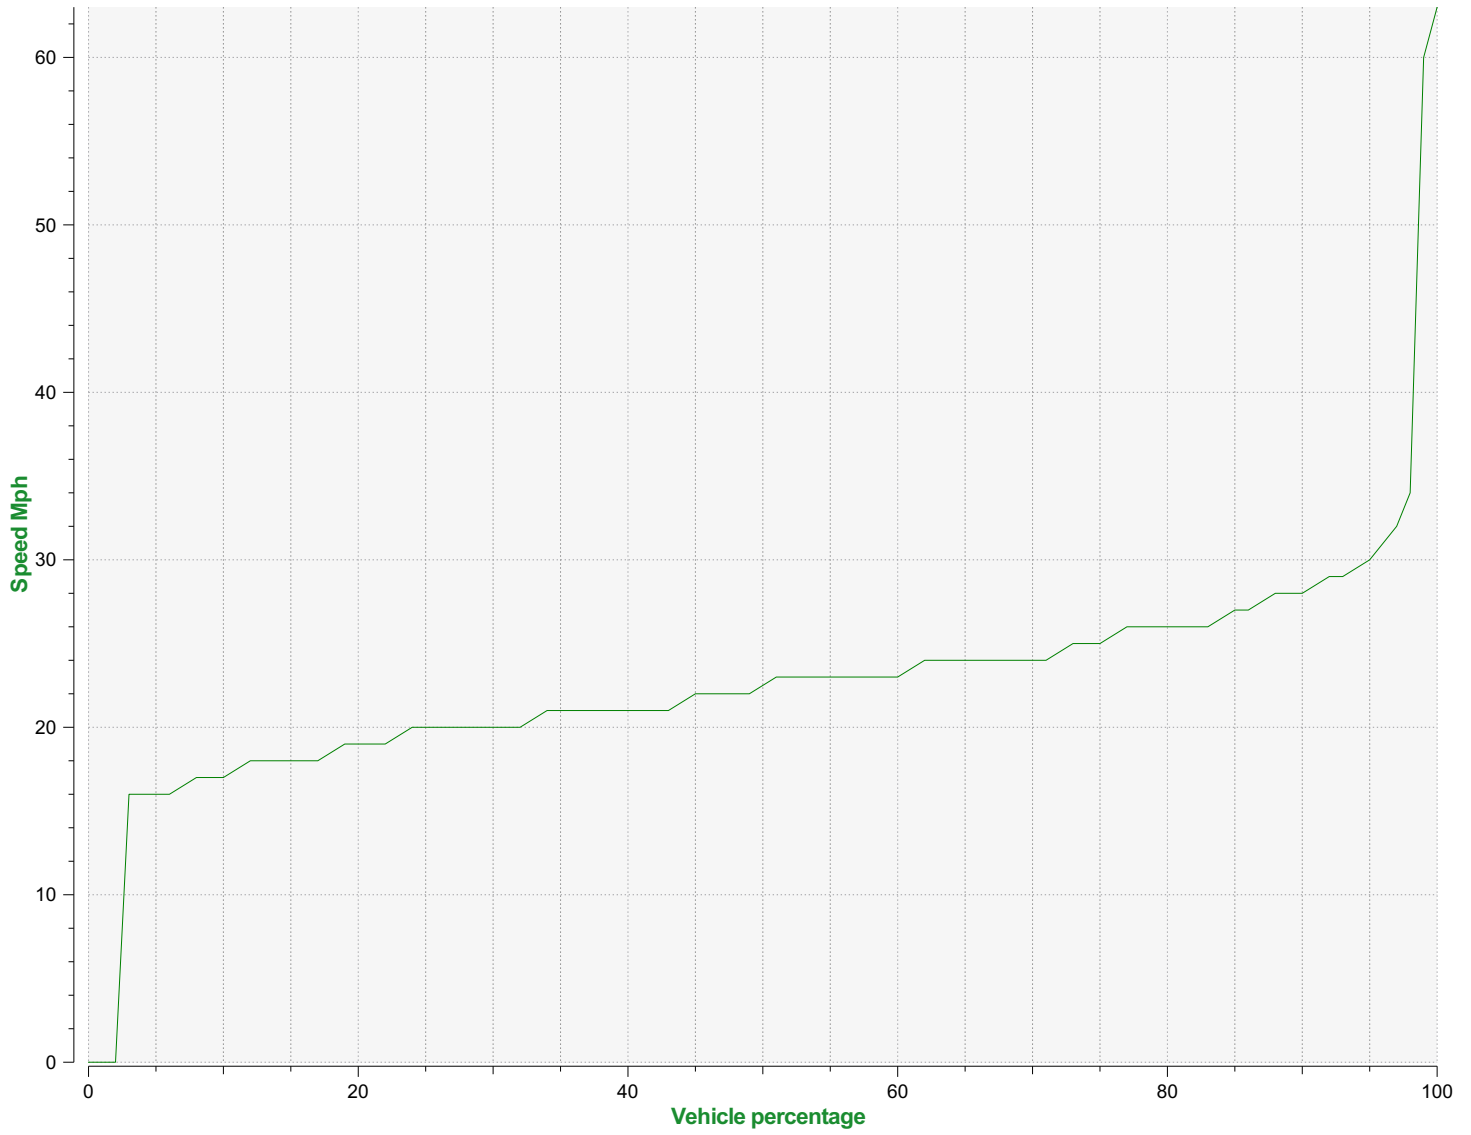

**Location:**

**Comments:**

**Start date:** Tuesday, March 12, 2024 12:00 AM  
**End date:** Monday, April 1, 2024 12:30 AM

**Location:**

**Comments:**

**Start date:** Tuesday, March 12, 2024 12:00 AM  
**End date:** Monday, April 1, 2024 12:30 AM

**Location:**

**Comments:**

**Start date:** Tuesday, March 12, 2024 12:00 AM  
**End date:** Monday, April 1, 2024 12:30 AM

**Location:**

**Comments:**

**Speed percentiles (incoming)**

**V30:** 20.00Mph **V50:** 22.00Mph **V85:** 27.00Mph

**Start date:** Tuesday, March 12, 2024 12:00 AM  
**End date:** Monday, April 1, 2024 12:30 AM

**Location:**

**Comments:**

**Speed percentile(outgoing)**

**V30:** 22.00Mph **V50:** 24.00Mph **V85:** 29.00Mph