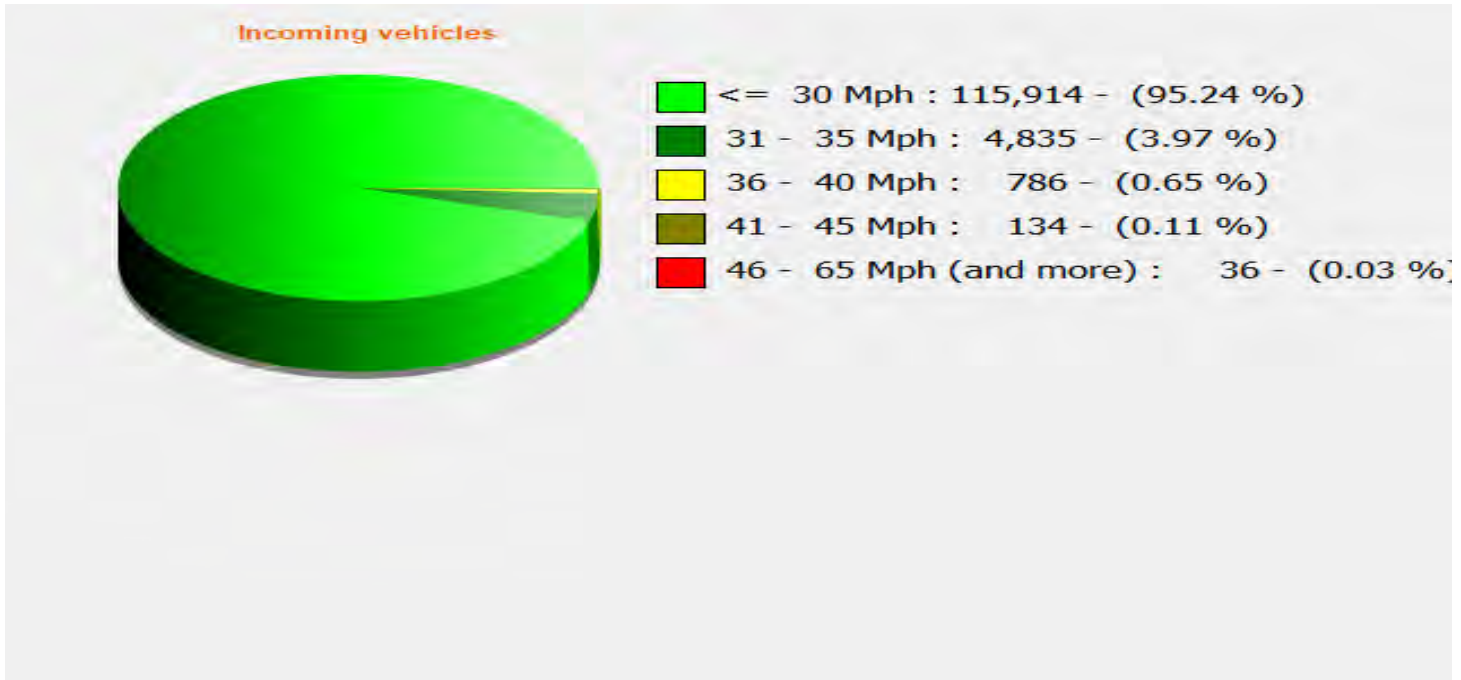

Start date: Tuesday, October 10, 2023 12:00 AM
End date: Monday, November 6, 2023 9:30 AM

Location:

Comments: