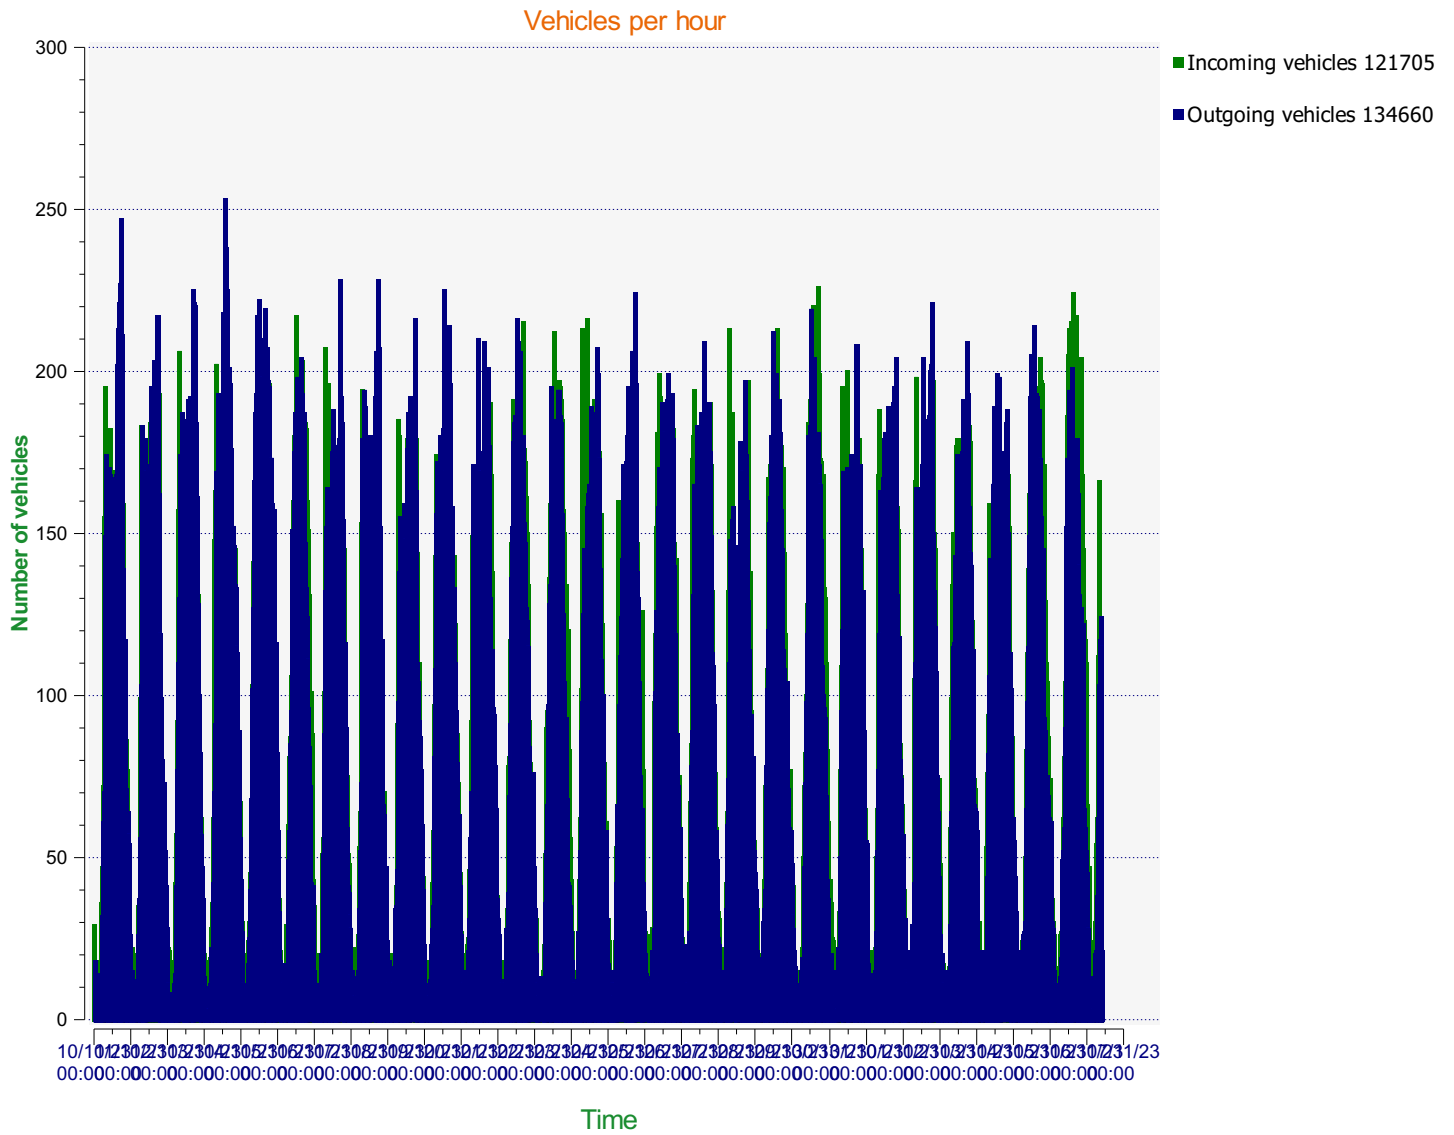

Start date: Tuesday, October 10, 2023 12:00 AM
End date: Monday, November 6, 2023 9:30 AM

Location:

Comments: