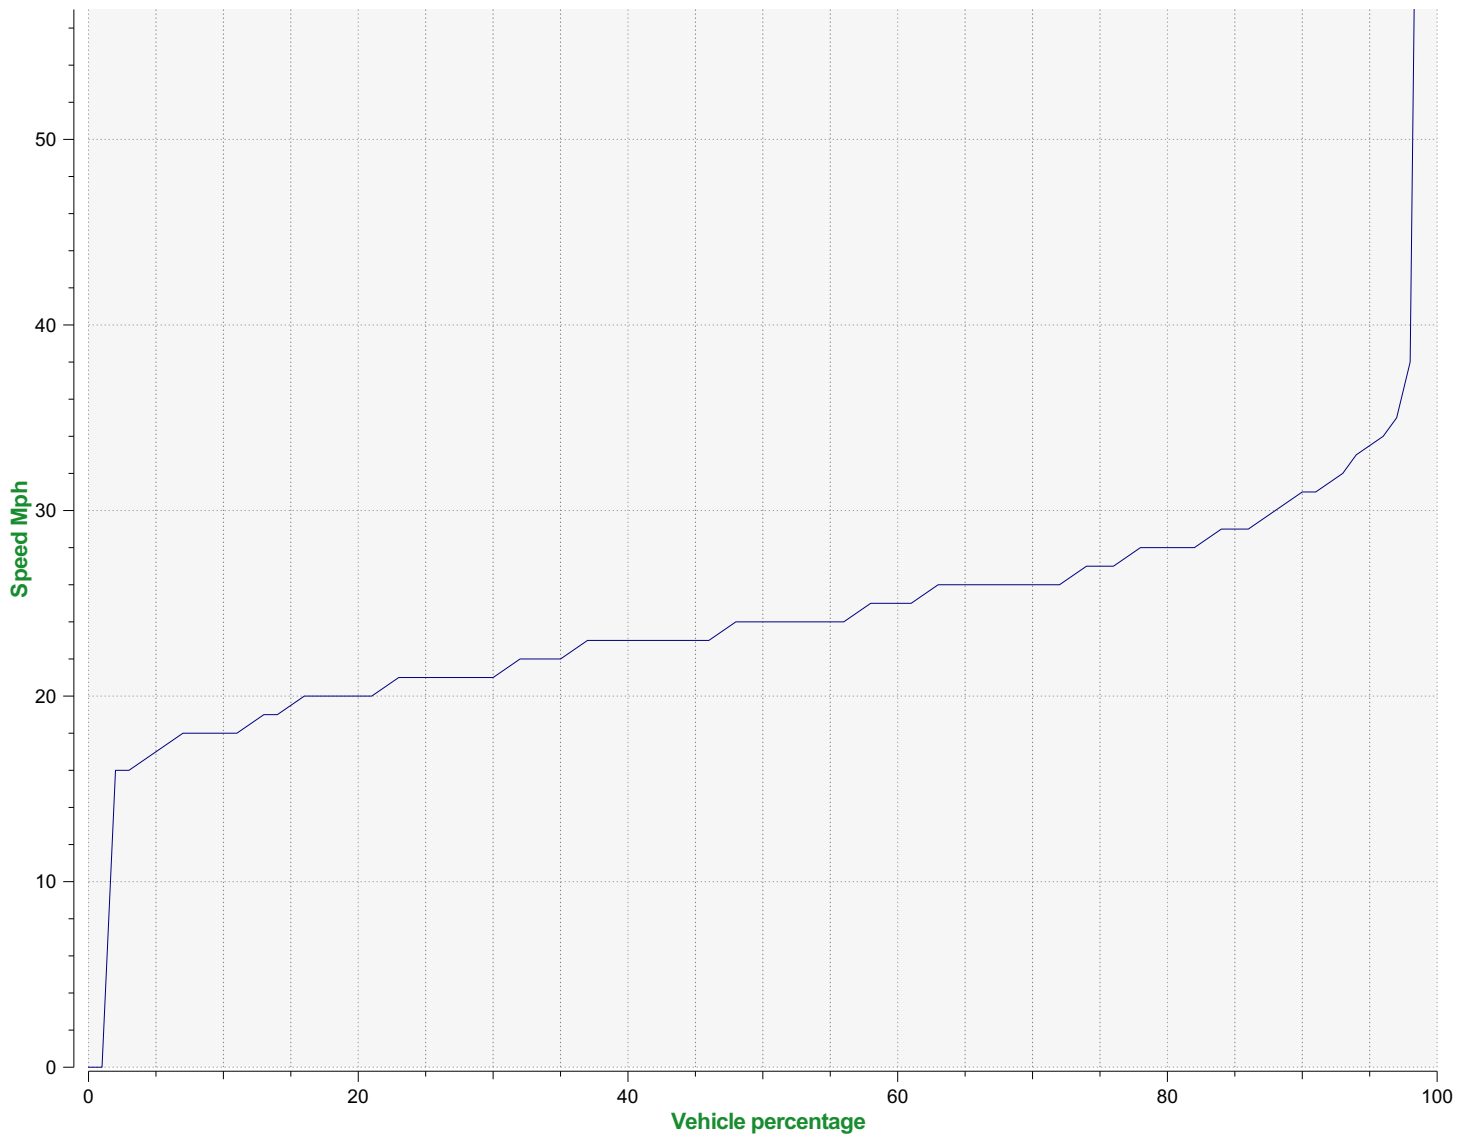

Location:

Comments:

Start date: Tuesday, October 10, 2023 12:00 AM
End date: Monday, November 6, 2023 9:30 AM

Location:

Comments:

Speed percentiles (incoming)

V30: 20.00Mph **V50:** 22.00Mph **V85:** 26.00Mph

Start date: Tuesday, October 10, 2023 12:00 AM
End date: Monday, November 6, 2023 9:30 AM

Location:

Comments:

Speed percentile(outgoing)

V30: 21.00Mph **V50:** 24.00Mph **V85:** 29.00Mph

Start date: Tuesday, October 10, 2023 12:00 AM