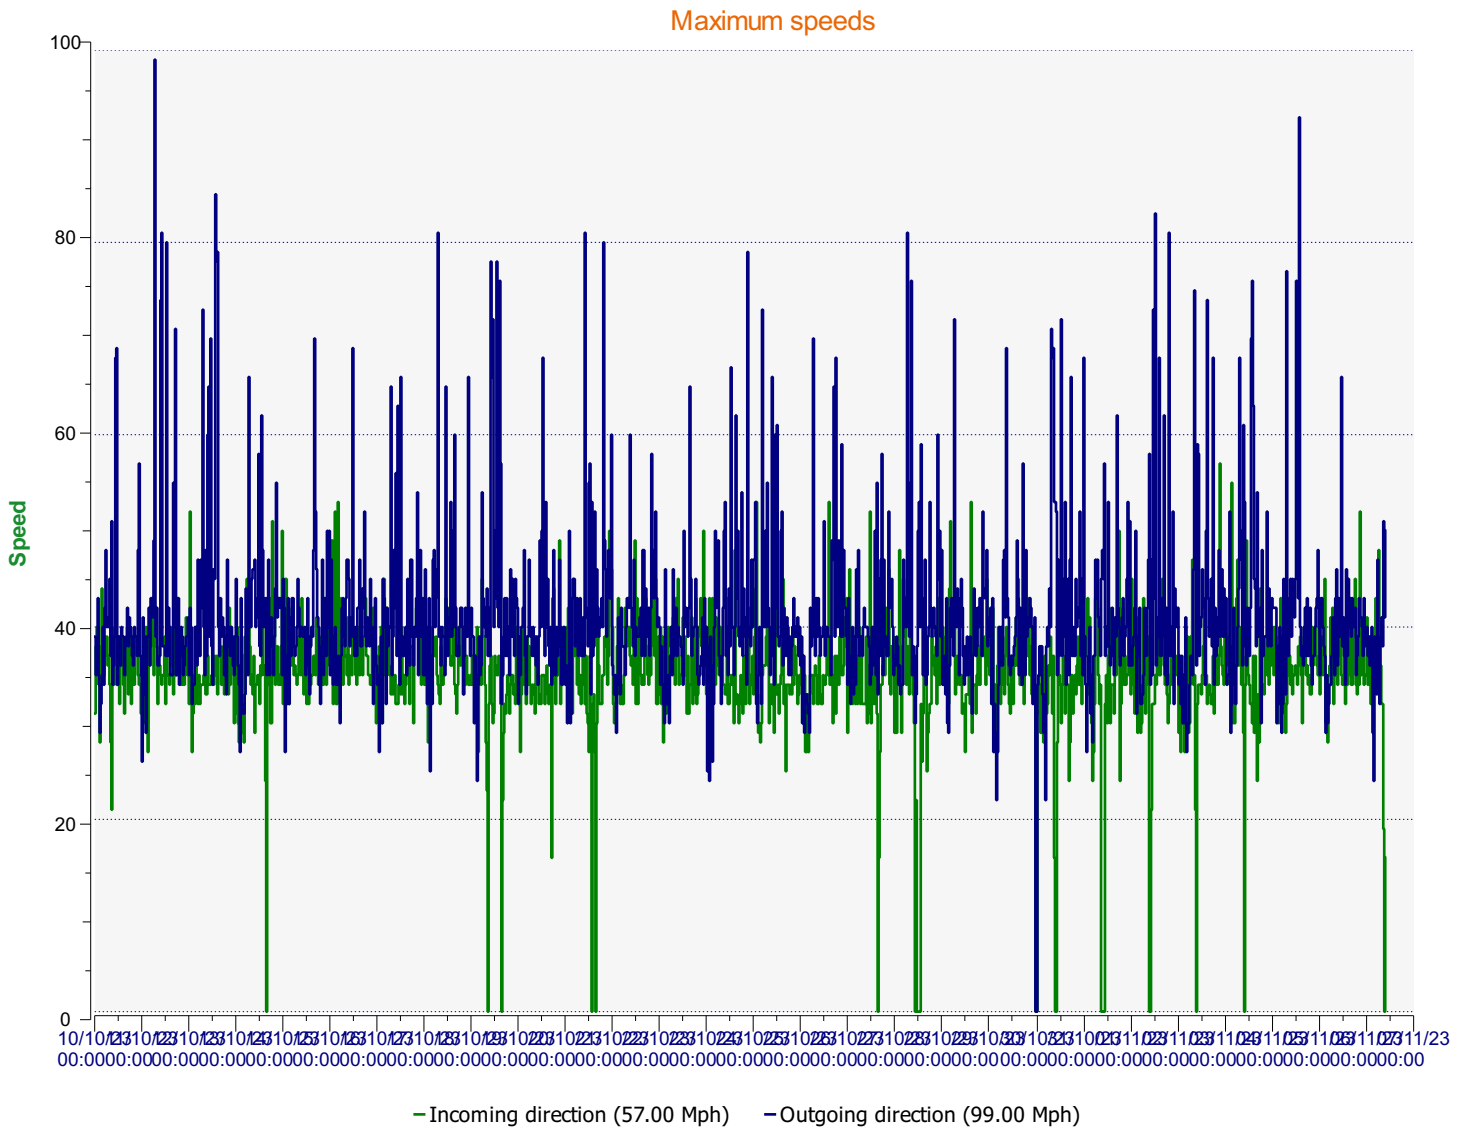

Élan Cité

DÉTECTER • INFORMER • SÉCURISER

Start date: Tuesday, October 10, 2023 12:00 AM
End date: Monday, November 6, 2023 9:30 AM

Location: Herd Street 30mph - SOLAR

Comments: Incoming = traffic driving towards flashing display

Start date: Tuesday, October 10, 2023 12:00 AM
End date: Monday, November 6, 2023 9:30 AM

Location:

Comments:

Start date: Tuesday, October 10, 2023 12:00 AM
End date: Monday, November 6, 2023 9:30 AM

Location:

Location:

Comments:

Start date: Tuesday, October 10, 2023 12:00 AM
End date: Monday, November 6, 2023 9:30 AM

Location:

Comments:

Speed percentiles (incoming)

V30: 20.00Mph **V50:** 22.00Mph **V85:** 26.00Mph

Start date: Tuesday, October 10, 2023 12:00 AM
End date: Monday, November 6, 2023 9:30 AM

Location:

Comments:

Speed percentile(outgoing)

V30: 21.00Mph **V50:** 24.00Mph **V85:** 29.00Mph

Start date: Tuesday, October 10, 2023 12:00 AM