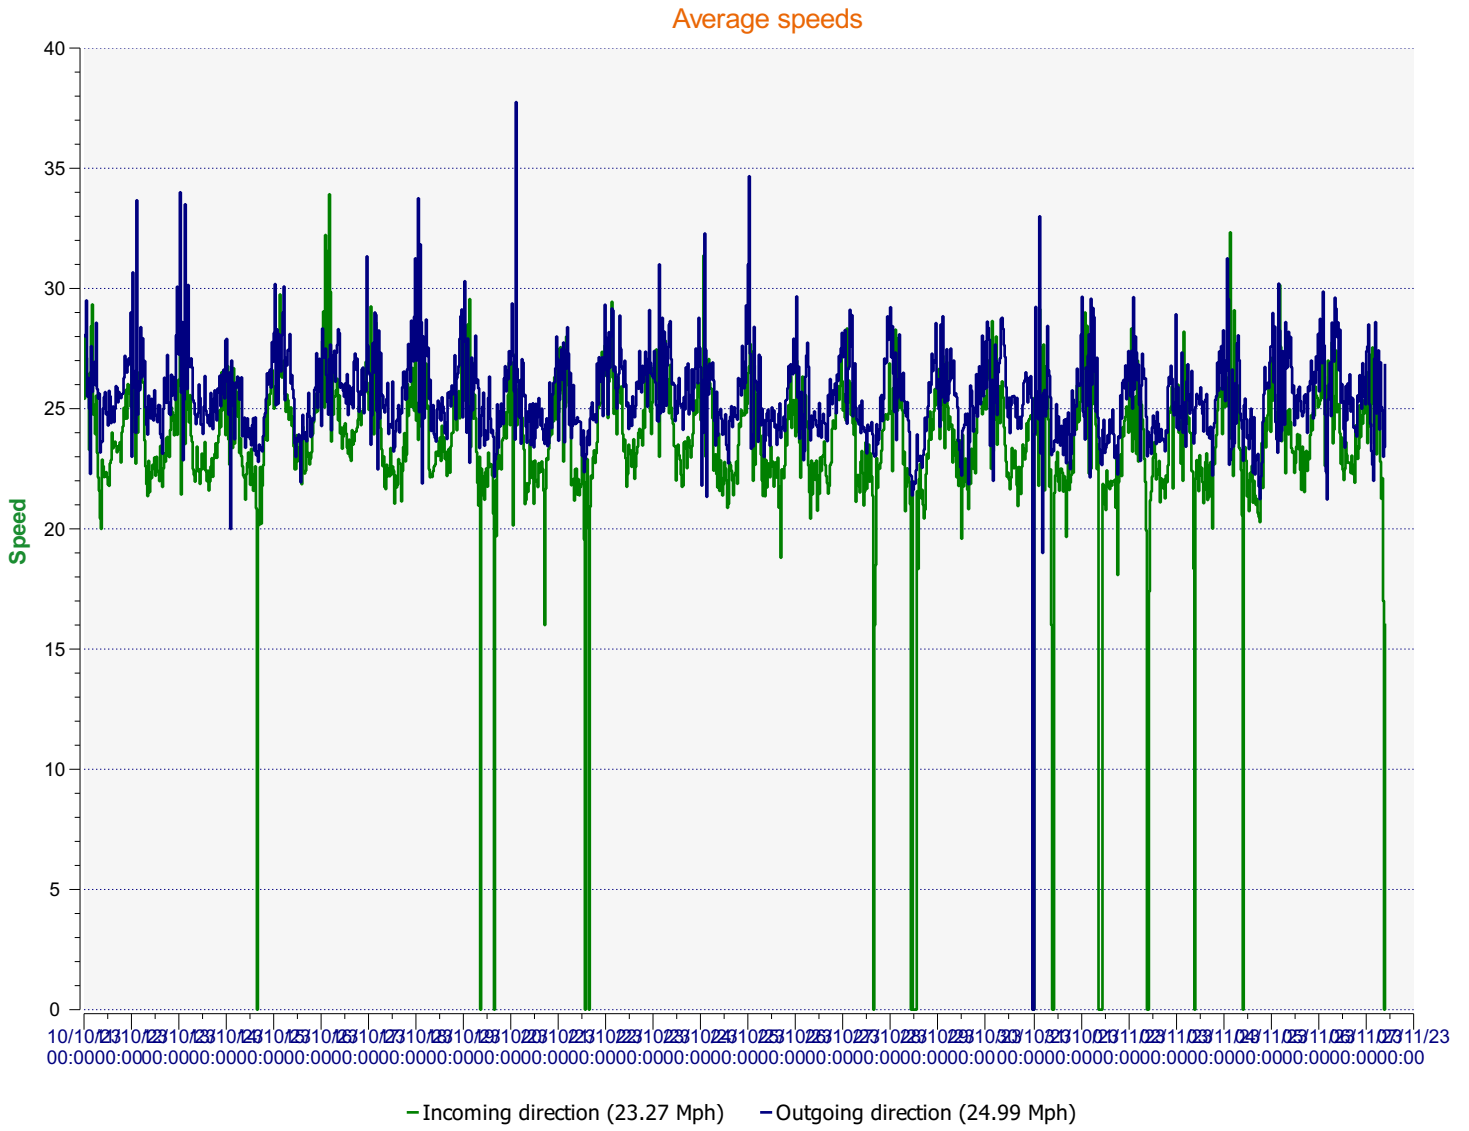

Élan Cité

DÉTECTER • INFORMER • SÉCURISER

Start date: Tuesday, October 10, 2023 12:00 AM
End date: Monday, November 6, 2023 9:30 AM

Location: Herd Street 30mph - SOLAR

Comments: Incoming = traffic driving towards flashing display

Start date: Tuesday, October 10, 2023 12:00 AM
End date: Monday, November 6, 2023 9:30 AM

Location:

Comments:

Start date: Tuesday, October 10, 2023 12:00 AM
End date: Monday, November 6, 2023 9:30 AM

Location:

Location:

Comments:

Start date: Tuesday, October 10, 2023 12:00 AM
End date: Monday, November 6, 2023 9:30 AM

Location:

Comments:

Speed percentiles (incoming)

V30: 20.00Mph **V50:** 22.00Mph **V85:** 26.00Mph

Start date: Tuesday, October 10, 2023 12:00 AM
End date: Monday, November 6, 2023 9:30 AM

Location:

Comments:

Speed percentile(outgoing)

V30: 21.00Mph **V50:** 24.00Mph **V85:** 29.00Mph

Start date: Tuesday, October 10, 2023 12:00 AM