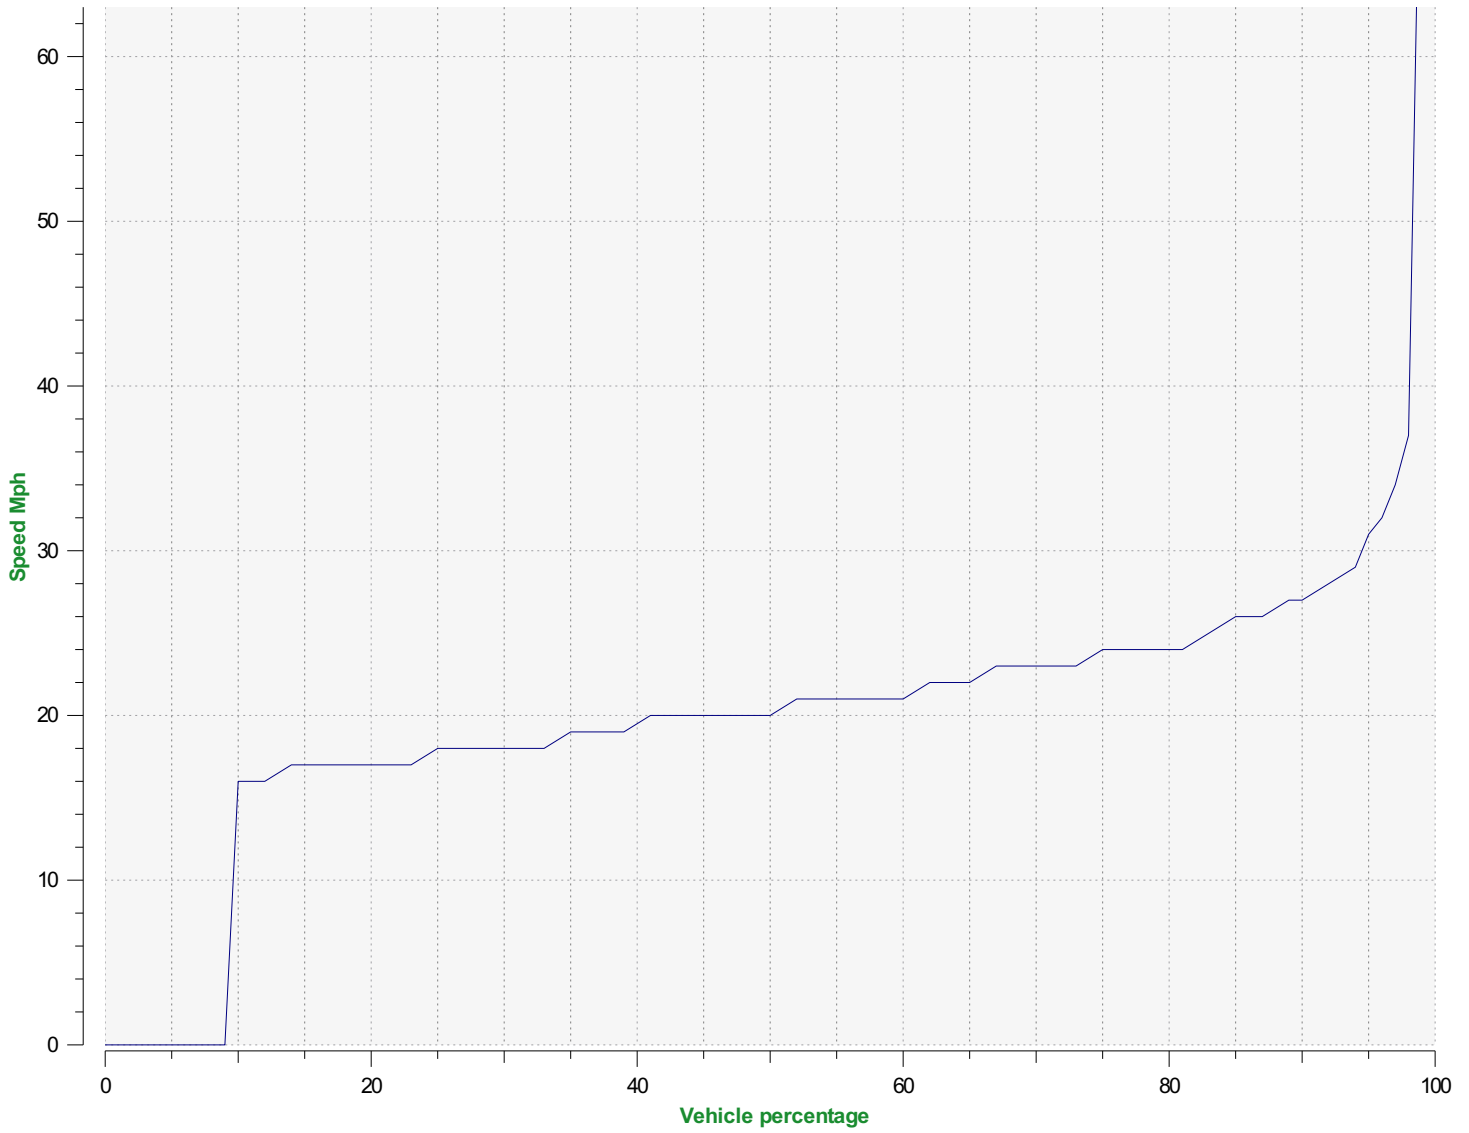

Élan Cité

DÉTECTER • INFORMER • SÉCURISER

Start date: Saturday, December 3, 2022 1:00 PM

End date: Sunday, December 11, 2022 9:30 AM

Location: George Lane - 30mph

Comments:

Start date: Saturday, December 3, 2022 1:00 PM
End date: Sunday, December 11, 2022 9:30 AM

Location:

Comments:

Speed percentiles (incoming)

V30: 18.00Mph **V50:** 20.00Mph **V85:** 24.00Mph

Start date: Saturday, December 3, 2022 1:00 PM
End date: Sunday, December 11, 2022 9:30 AM

Location:

Comments:

Speed percentile(outgoing)

V30: 18.00Mph **V50:** 20.00Mph **V85:** 26.00Mph

Start date: Saturday, December 3, 2022 1:00 PM
End date: Sunday, December 11, 2022 9:30 AM

Location:

Comments: