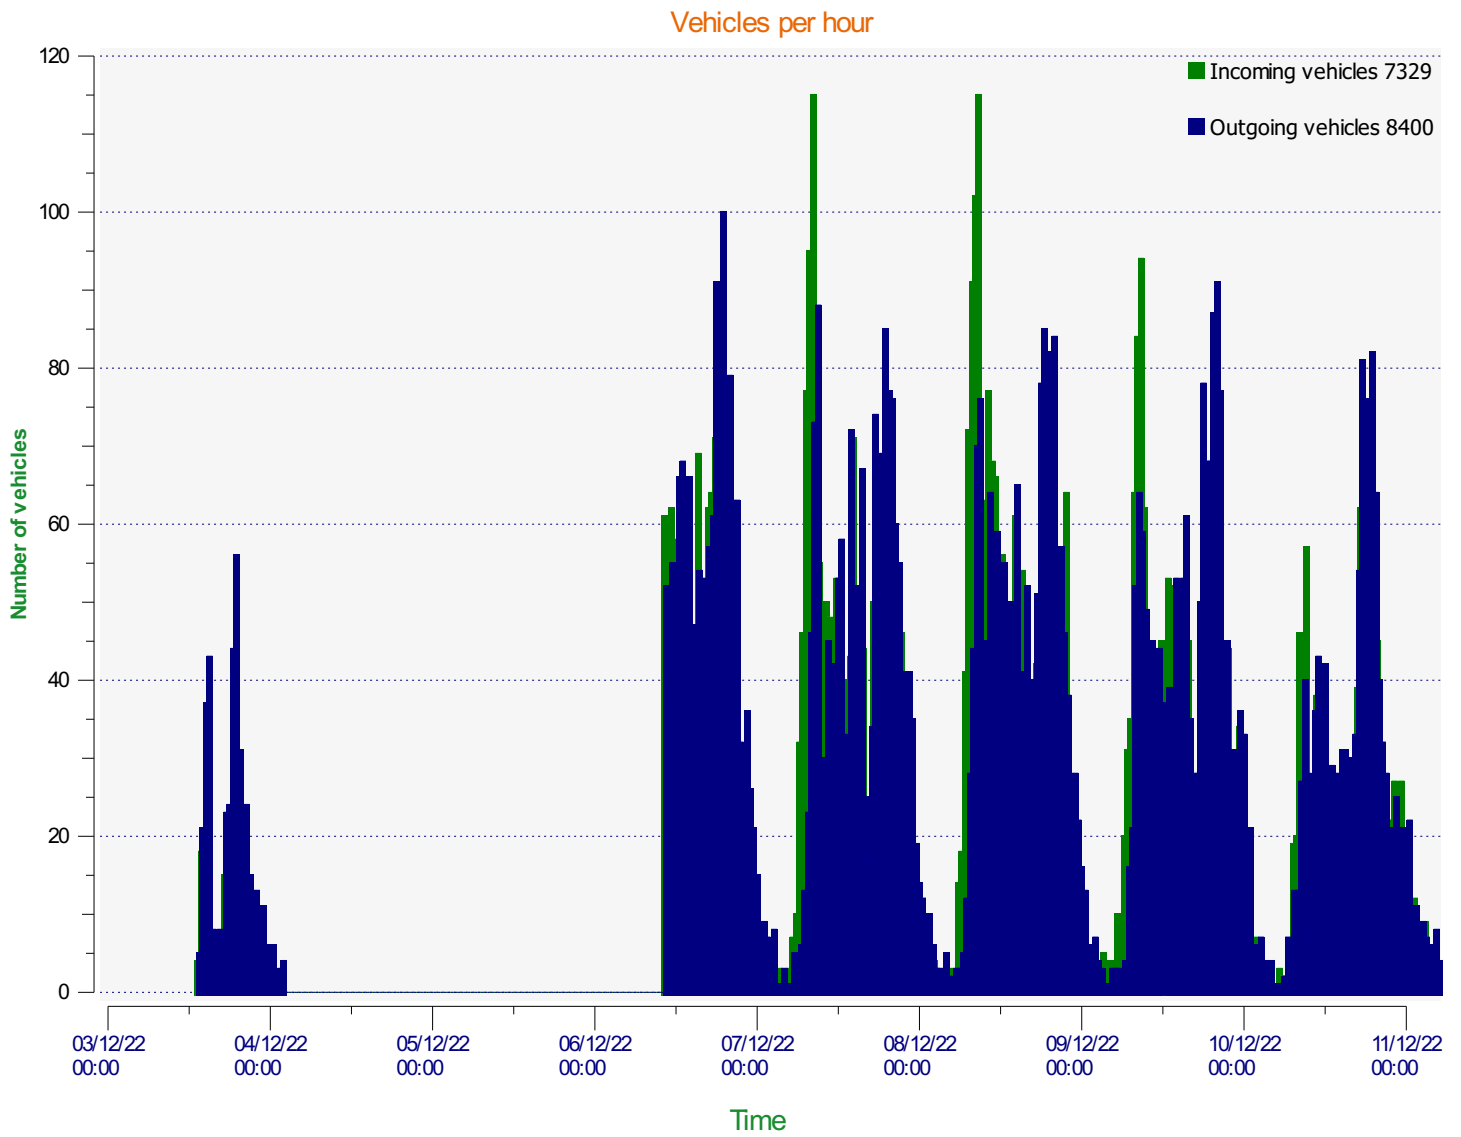

Location:

Comments:

Start date: Saturday, December 3, 2022 1:00 PM
End date: Sunday, December 11, 2022 9:30 AM

Location:

Comments:

Start date: Saturday, December 3, 2022 1:00 PM
End date: Sunday, December 11, 2022 9:30 AM

Location:

Comments:

Speed percentiles (incoming)

V30: 18.00Mph **V50:** 20.00Mph **V85:** 24.00Mph

Start date: Saturday, December 3, 2022 1:00 PM
End date: Sunday, December 11, 2022 9:30 AM

Location:

Comments:

Speed percentile(outgoing)

V30: 18.00Mph **V50:** 20.00Mph **V85:** 26.00Mph

Start date: Saturday, December 3, 2022 1:00 PM
End date: Sunday, December 11, 2022 9:30 AM

Location:

Comments: