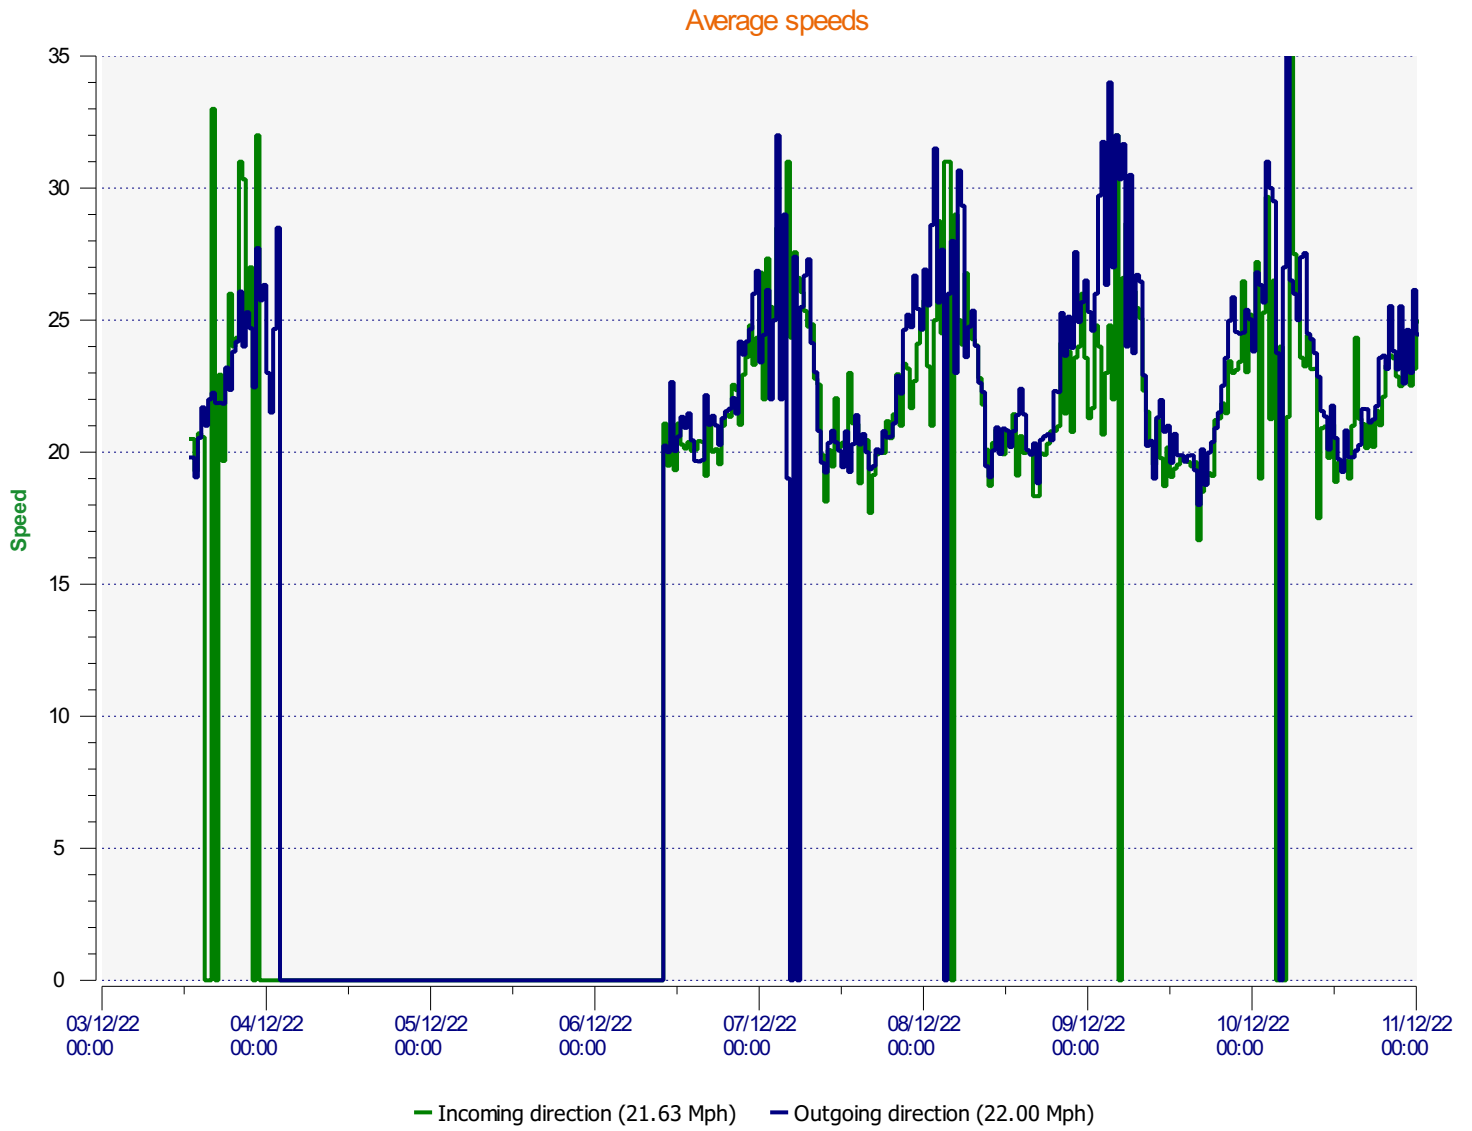

Élan Cité

DÉTECTER • INFORMER • SÉCURISER

Start date: Saturday, December 3, 2022 1:00 PM

End date: Sunday, December 11, 2022 9:30 AM

Location: George Lane - 30mph

Comments:

Start date: Saturday, December 3, 2022 1:00 PM
End date: Sunday, December 11, 2022 9:30 AM

Location:

Comments:

Start date: Saturday, December 3, 2022 1:00 PM
End date: Sunday, December 11, 2022 9:30 AM

Location:

Comments:

Start date: Saturday, December 3, 2022 1:00 PM
End date: Sunday, December 11, 2022 9:30 AM

Location:

Comments:

Speed percentiles (incoming)

V30: 18.00Mph **V50:** 20.00Mph **V85:** 24.00Mph

Start date: Saturday, December 3, 2022 1:00 PM
End date: Sunday, December 11, 2022 9:30 AM

Location:

Comments:

Speed percentile(outgoing)

V30: 18.00Mph **V50:** 20.00Mph **V85:** 26.00Mph

Start date: Saturday, December 3, 2022 1:00 PM
End date: Sunday, December 11, 2022 9:30 AM

Location:

Comments: