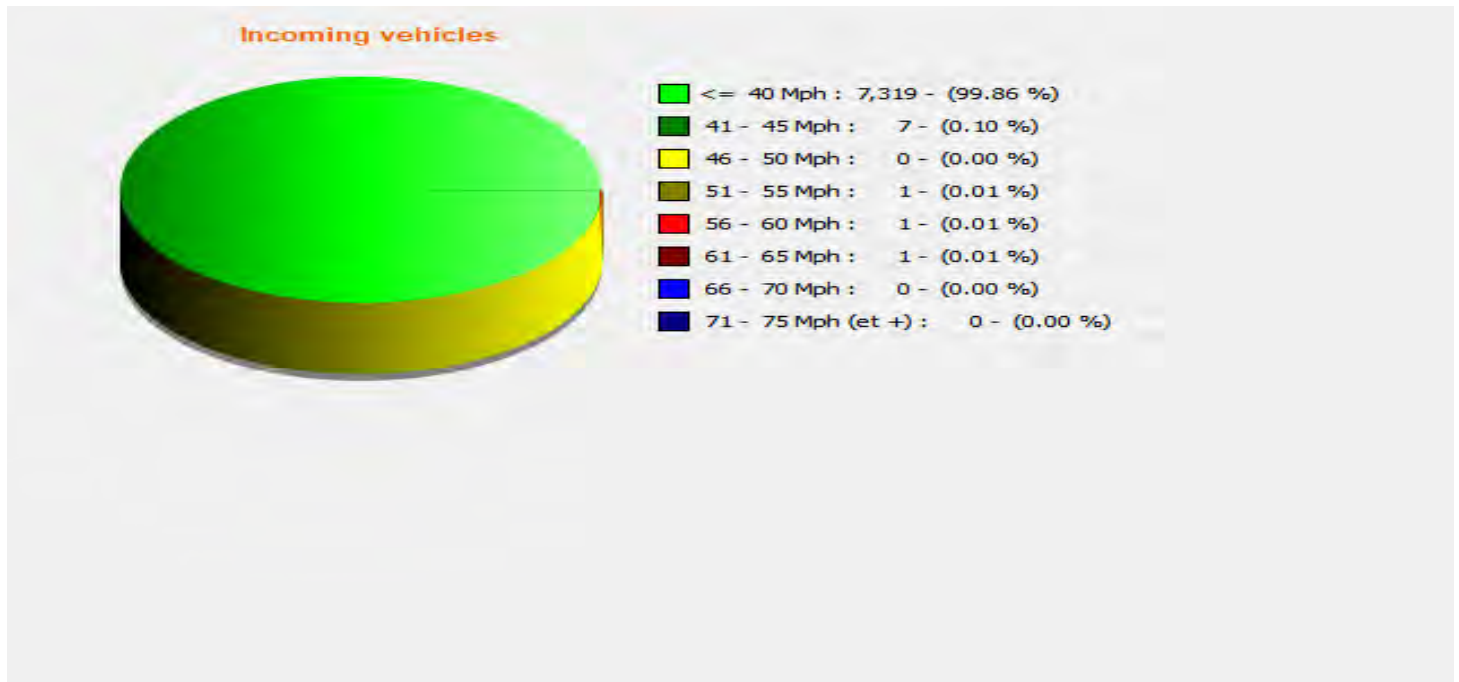

Start date: Saturday, December 3, 2022 1:00 PM
End date: Sunday, December 11, 2022 9:30 AM

Location:

Comments: