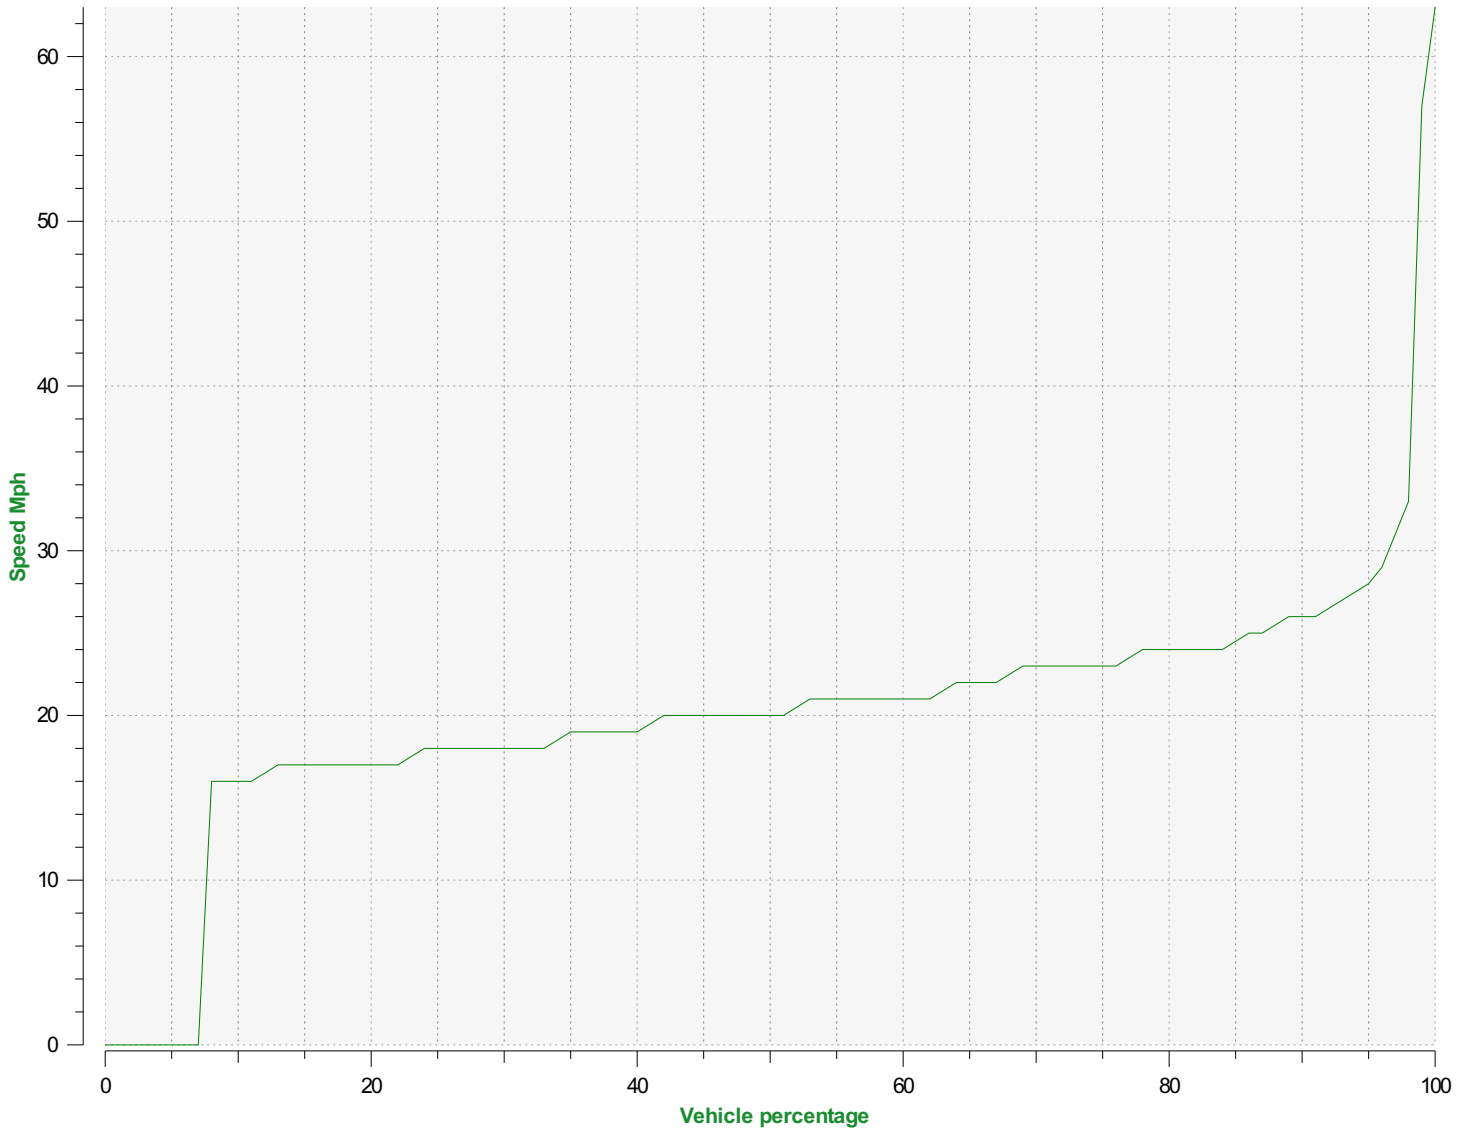

Location:

Comments:

Start date: Saturday, December 3, 2022 1:00 PM
End date: Sunday, December 11, 2022 9:30 AM

Location:

Comments:

Start date: Saturday, December 3, 2022 1:00 PM
End date: Sunday, December 11, 2022 9:30 AM

Location:

Comments:

Speed percentiles (incoming)

V30: 18.00Mph **V50:** 20.00Mph **V85:** 24.00Mph

Start date: Saturday, December 3, 2022 1:00 PM
End date: Sunday, December 11, 2022 9:30 AM

Location:

Comments:

Speed percentile(outgoing)

V30: 18.00Mph **V50:** 20.00Mph **V85:** 26.00Mph

Start date: Saturday, December 3, 2022 1:00 PM
End date: Sunday, December 11, 2022 9:30 AM

Location:

Comments: