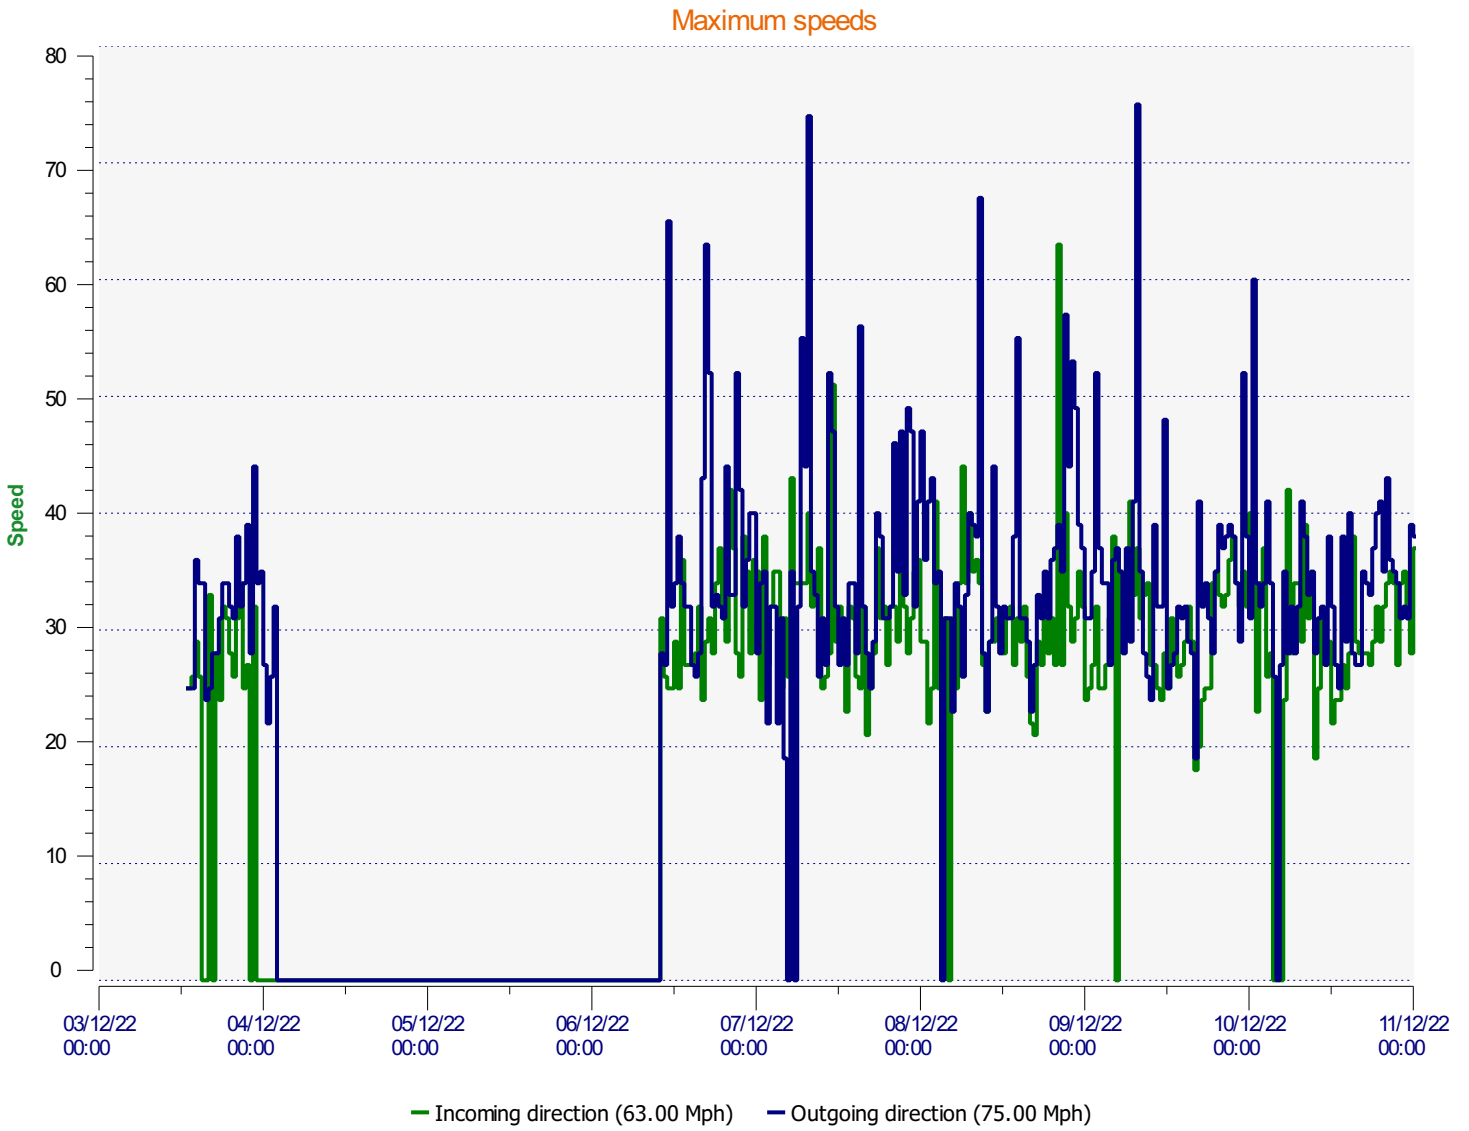

Élan Cité

DÉTECTER • INFORMER • SÉCURISER

Start date: Saturday, December 3, 2022 1:00 PM

End date: Sunday, December 11, 2022 9:30 AM

Location: George Lane - 30mph

Comments:

Start date: Saturday, December 3, 2022 1:00 PM
End date: Sunday, December 11, 2022 9:30 AM

Location:

Comments:

Start date: Saturday, December 3, 2022 1:00 PM
End date: Sunday, December 11, 2022 9:30 AM

Location:

Comments:

Start date: Saturday, December 3, 2022 1:00 PM
End date: Sunday, December 11, 2022 9:30 AM

Location:

Comments:

Speed percentiles (incoming)

V30: 18.00Mph **V50:** 20.00Mph **V85:** 24.00Mph

Start date: Saturday, December 3, 2022 1:00 PM
End date: Sunday, December 11, 2022 9:30 AM

Location:

Comments:

Speed percentile(outgoing)

V30: 18.00Mph **V50:** 20.00Mph **V85:** 26.00Mph

Start date: Saturday, December 3, 2022 1:00 PM
End date: Sunday, December 11, 2022 9:30 AM

Location:

Comments: