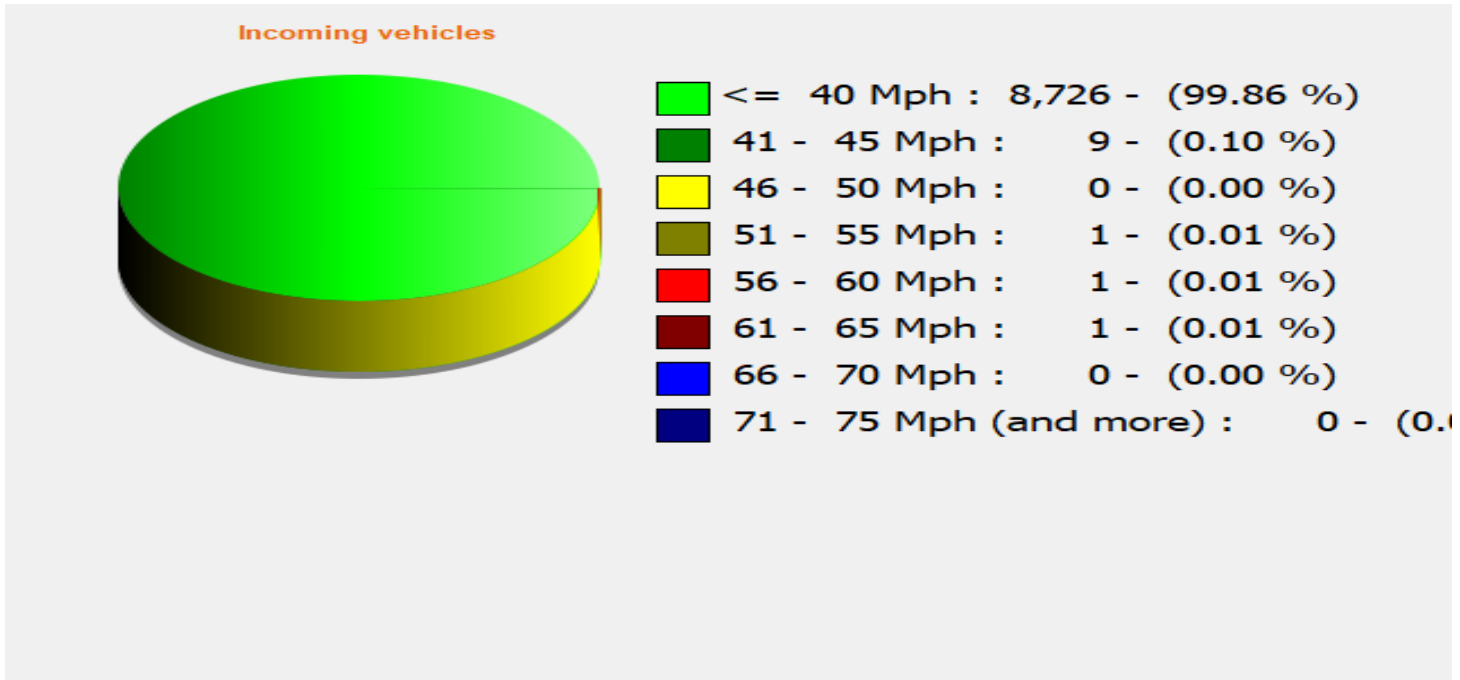

Location:

Comments:

Start date: Saturday, December 3, 2022 1:00 PM
End date: Wednesday, January 18, 2023 8:30 AM

Location:

Comments:

Start date: Saturday, December 3, 2022 1:00 PM
End date: Wednesday, January 18, 2023 8:30 AM