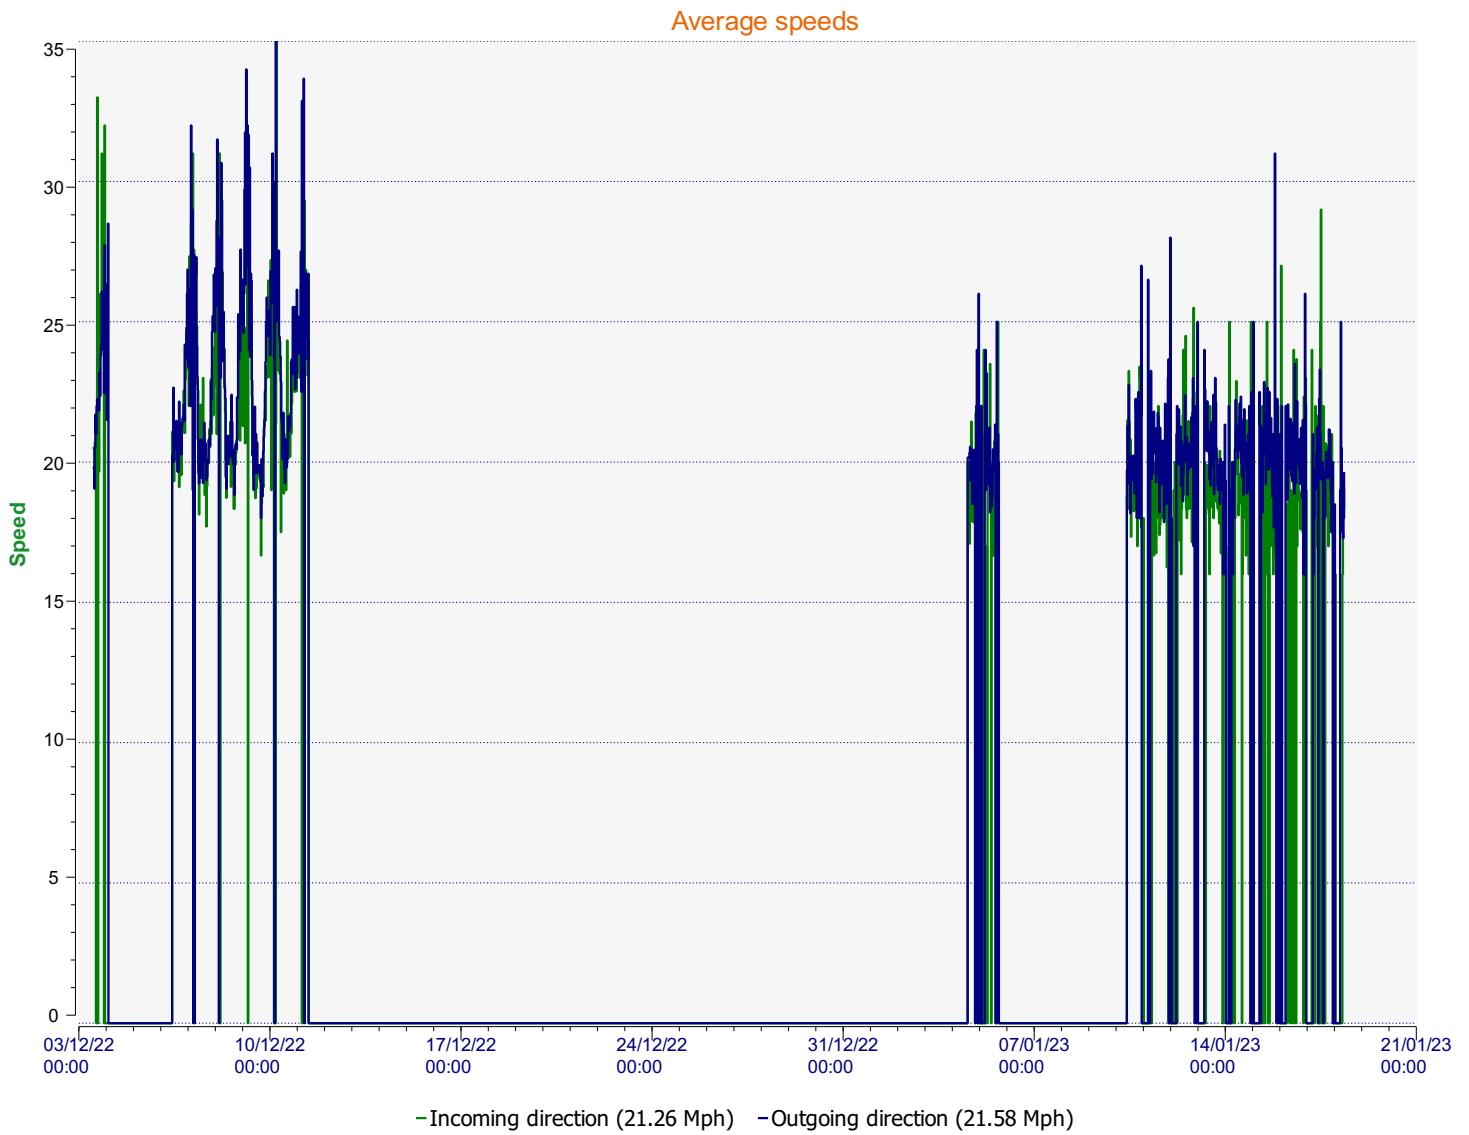

Comments:

Start date: Saturday, December 3, 2022 1:00 PM
End date: Wednesday, January 18, 2023 8:30 AM

Location:

Comments:

Start date: Saturday, December 3, 2022 1:00 PM
End date: Wednesday, January 18, 2023 8:30 AM

Location:

Comments:

Outgoing vehicles

	<= 40 Mph : 11,172 - (99.55 %)
	41 - 45 Mph : 21 - (0.19 %)
	46 - 50 Mph : 9 - (0.08 %)
	51 - 55 Mph : 11 - (0.10 %)
	56 - 60 Mph : 4 - (0.04 %)

Start date: Saturday, December 3, 2022 1:00 PM
End date: Wednesday, January 18, 2023 8:30 AM

Location:

Comments:

Speed percentiles (incoming)

V30: 18.00Mph **V50:** 20.00Mph **V85:** 24.00Mph

Start date: Saturday, December 3, 2022 1:00 PM
End date: Wednesday, January 18, 2023 8:30 AM

Location:

Comments:

Speed percentile(outgoing)

V30: 18.00Mph **V50:** 20.00Mph **V85:** 24.00Mph

Start date: Saturday, December 3, 2022 1:00 PM
End date: Wednesday, January 18, 2023 8:30 AM

Location:

Comments: