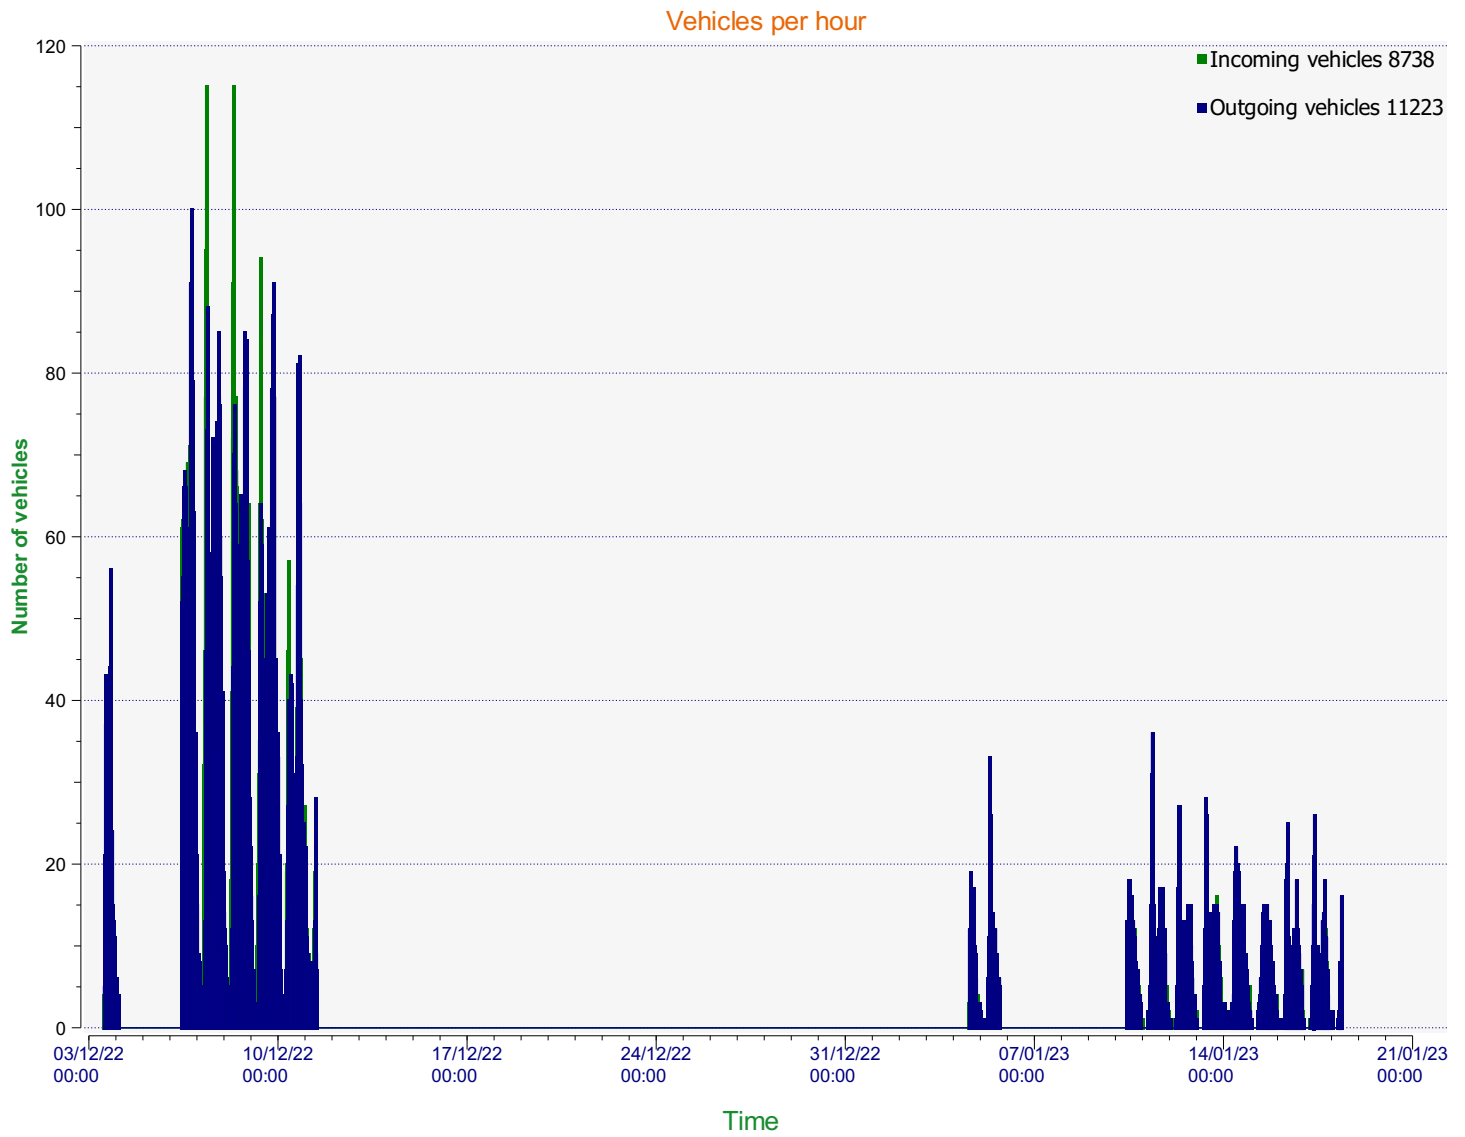

Comments:

Start date: Saturday, December 3, 2022 1:00 PM
End date: Wednesday, January 18, 2023 8:30 AM

Location:

Comments:

Start date: Saturday, December 3, 2022 1:00 PM
End date: Wednesday, January 18, 2023 8:30 AM

Location:

Comments:

Start date: Saturday, December 3, 2022 1:00 PM
End date: Wednesday, January 18, 2023 8:30 AM

Location:

Comments:

Start date: Saturday, December 3, 2022 1:00 PM
End date: Wednesday, January 18, 2023 8:30 AM

Location:

Comments:

Outgoing vehicles

	<= 40 Mph : 11,172 - (99.55 %)
	41 - 45 Mph : 21 - (0.19 %)
	46 - 50 Mph : 9 - (0.08 %)
	51 - 55 Mph : 11 - (0.10 %)
	56 - 60 Mph : 4 - (0.04 %)

Start date: Saturday, December 3, 2022 1:00 PM
End date: Wednesday, January 18, 2023 8:30 AM

Location:

Comments:

Speed percentiles (incoming)

V30: 18.00Mph **V50:** 20.00Mph **V85:** 24.00Mph

Start date: Saturday, December 3, 2022 1:00 PM
End date: Wednesday, January 18, 2023 8:30 AM

Location:

Comments: