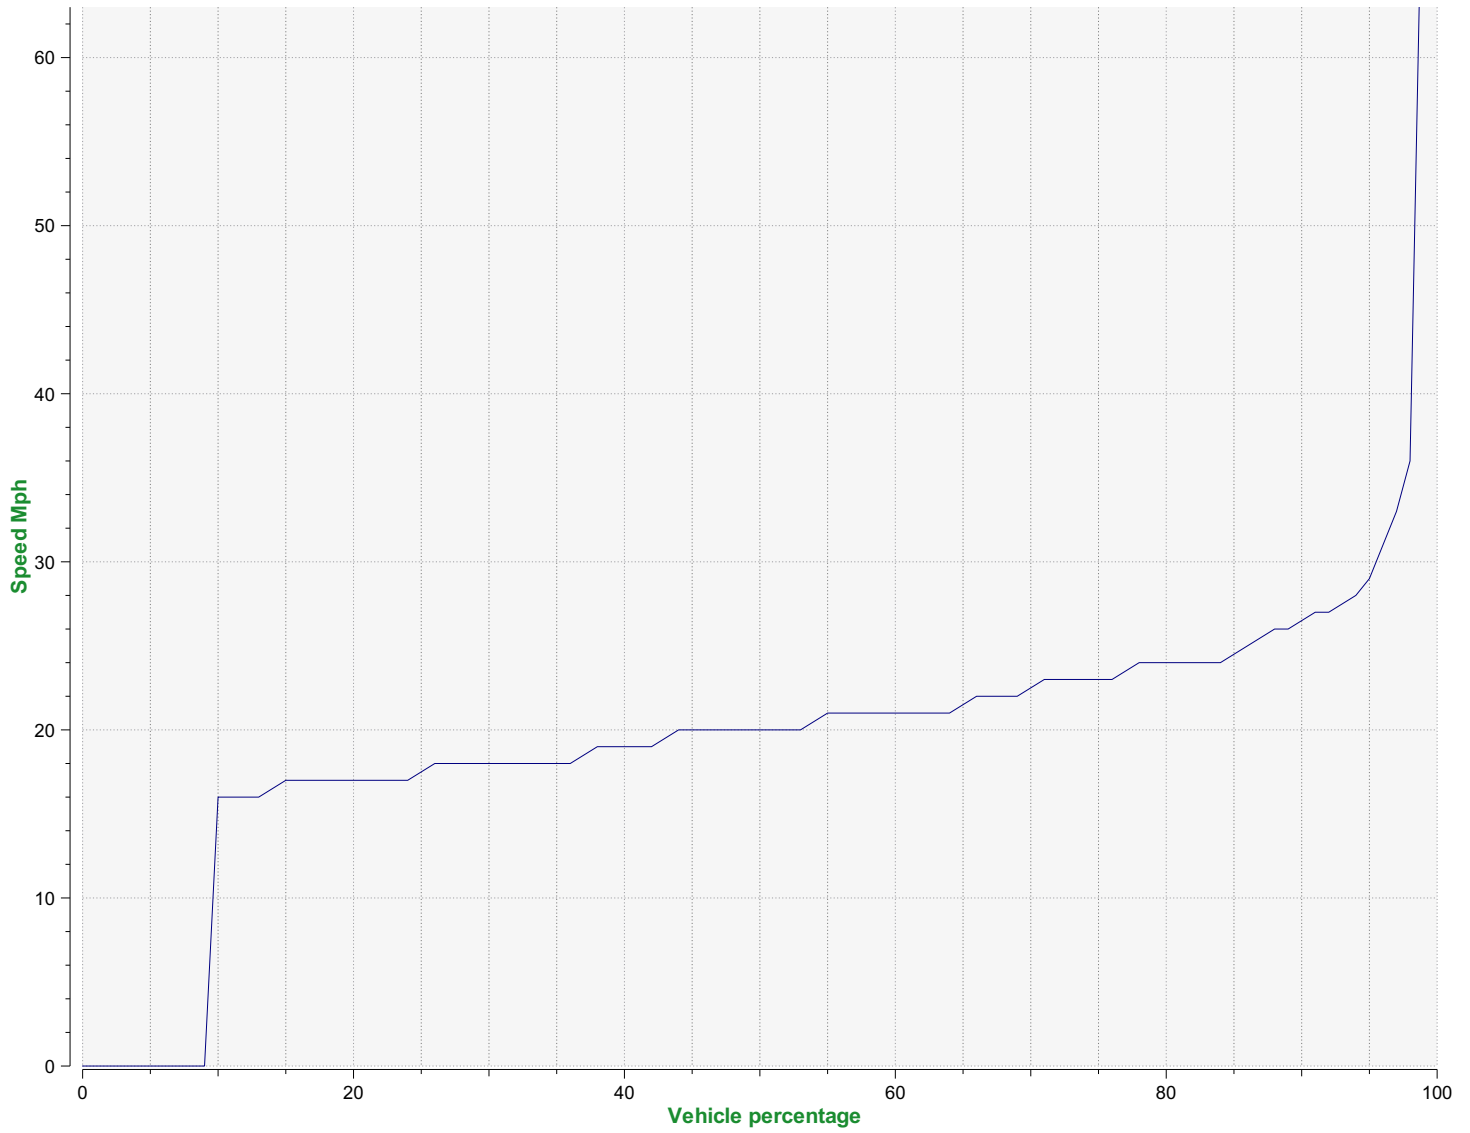

Location:

Comments:

Outgoing vehicles

	<= 40 Mph : 11,172 - (99.55 %)
	41 - 45 Mph : 21 - (0.19 %)
	46 - 50 Mph : 9 - (0.08 %)
	51 - 55 Mph : 11 - (0.10 %)
	56 - 60 Mph : 4 - (0.04 %)

Start date: Saturday, December 3, 2022 1:00 PM
End date: Wednesday, January 18, 2023 8:30 AM

Location:

Comments:

Speed percentiles (incoming)

V30: 18.00Mph **V50:** 20.00Mph **V85:** 24.00Mph

Start date: Saturday, December 3, 2022 1:00 PM
End date: Wednesday, January 18, 2023 8:30 AM

Location:

Comments:

Speed percentile(outgoing)

V30: 18.00Mph **V50:** 20.00Mph **V85:** 24.00Mph

Start date: Saturday, December 3, 2022 1:00 PM
End date: Wednesday, January 18, 2023 8:30 AM

Location:

Comments: