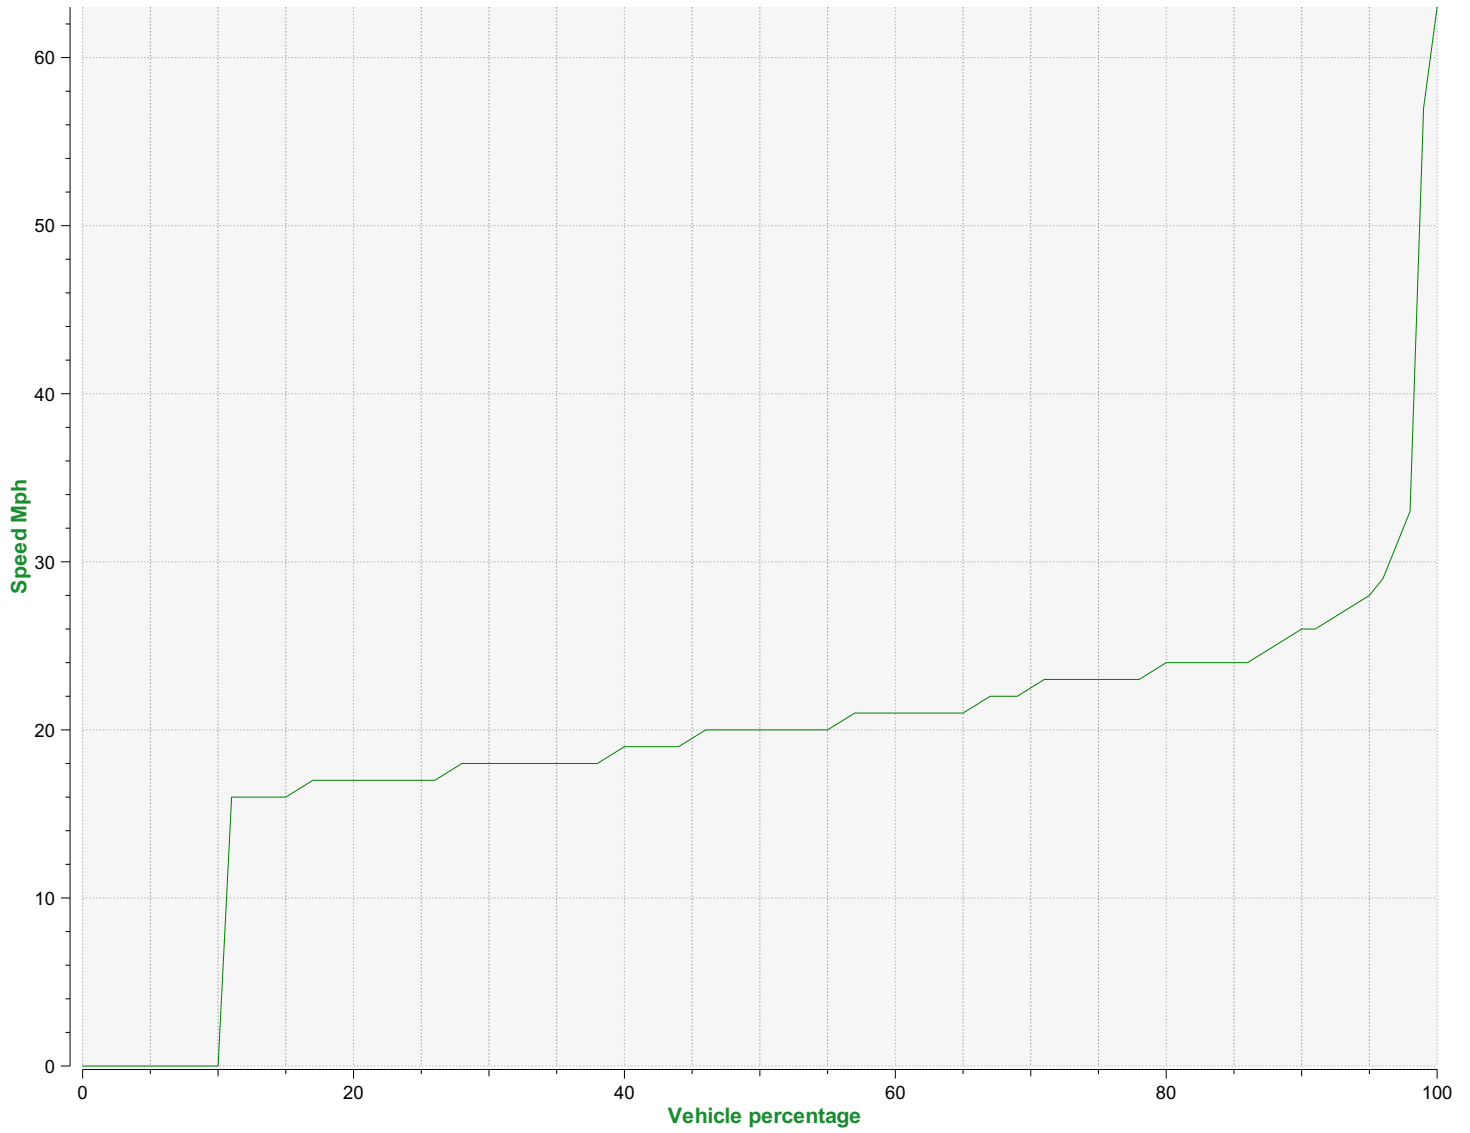

Location:

Comments:

Outgoing vehicles

	<= 40 Mph : 11,172 - (99.55 %)
	41 - 45 Mph : 21 - (0.19 %)
	46 - 50 Mph : 9 - (0.08 %)
	51 - 55 Mph : 11 - (0.10 %)
	56 - 60 Mph : 4 - (0.04 %)

Start date: Saturday, December 3, 2022 1:00 PM
End date: Wednesday, January 18, 2023 8:30 AM

Location:

Comments:

Speed percentiles (incoming)

V30: 18.00Mph **V50:** 20.00Mph **V85:** 24.00Mph

Start date: Saturday, December 3, 2022 1:00 PM
End date: Wednesday, January 18, 2023 8:30 AM

Location:

Comments:

Speed percentile(outgoing)

V30: 18.00Mph **V50:** 20.00Mph **V85:** 24.00Mph

Start date: Saturday, December 3, 2022 1:00 PM
End date: Wednesday, January 18, 2023 8:30 AM

Location:

Comments: