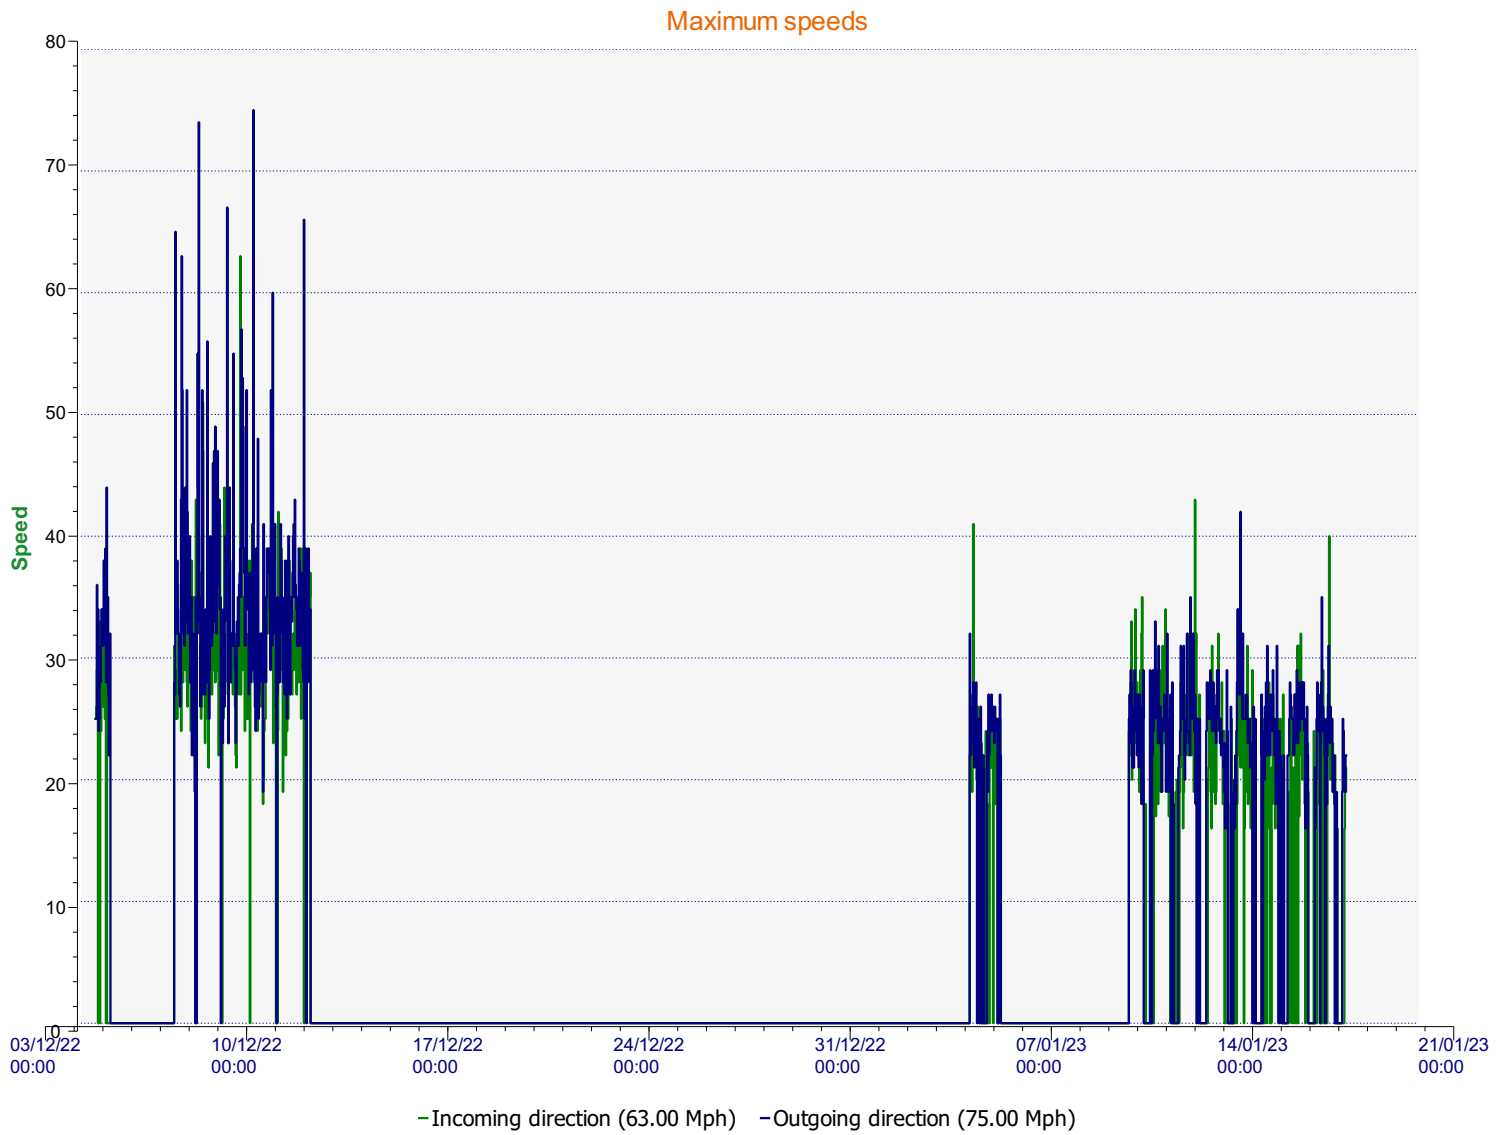

Start date: Saturday, December 3, 2022 1:00 PM
End date: Wednesday, January 18, 2023 8:30 AM

Location:

Comments: