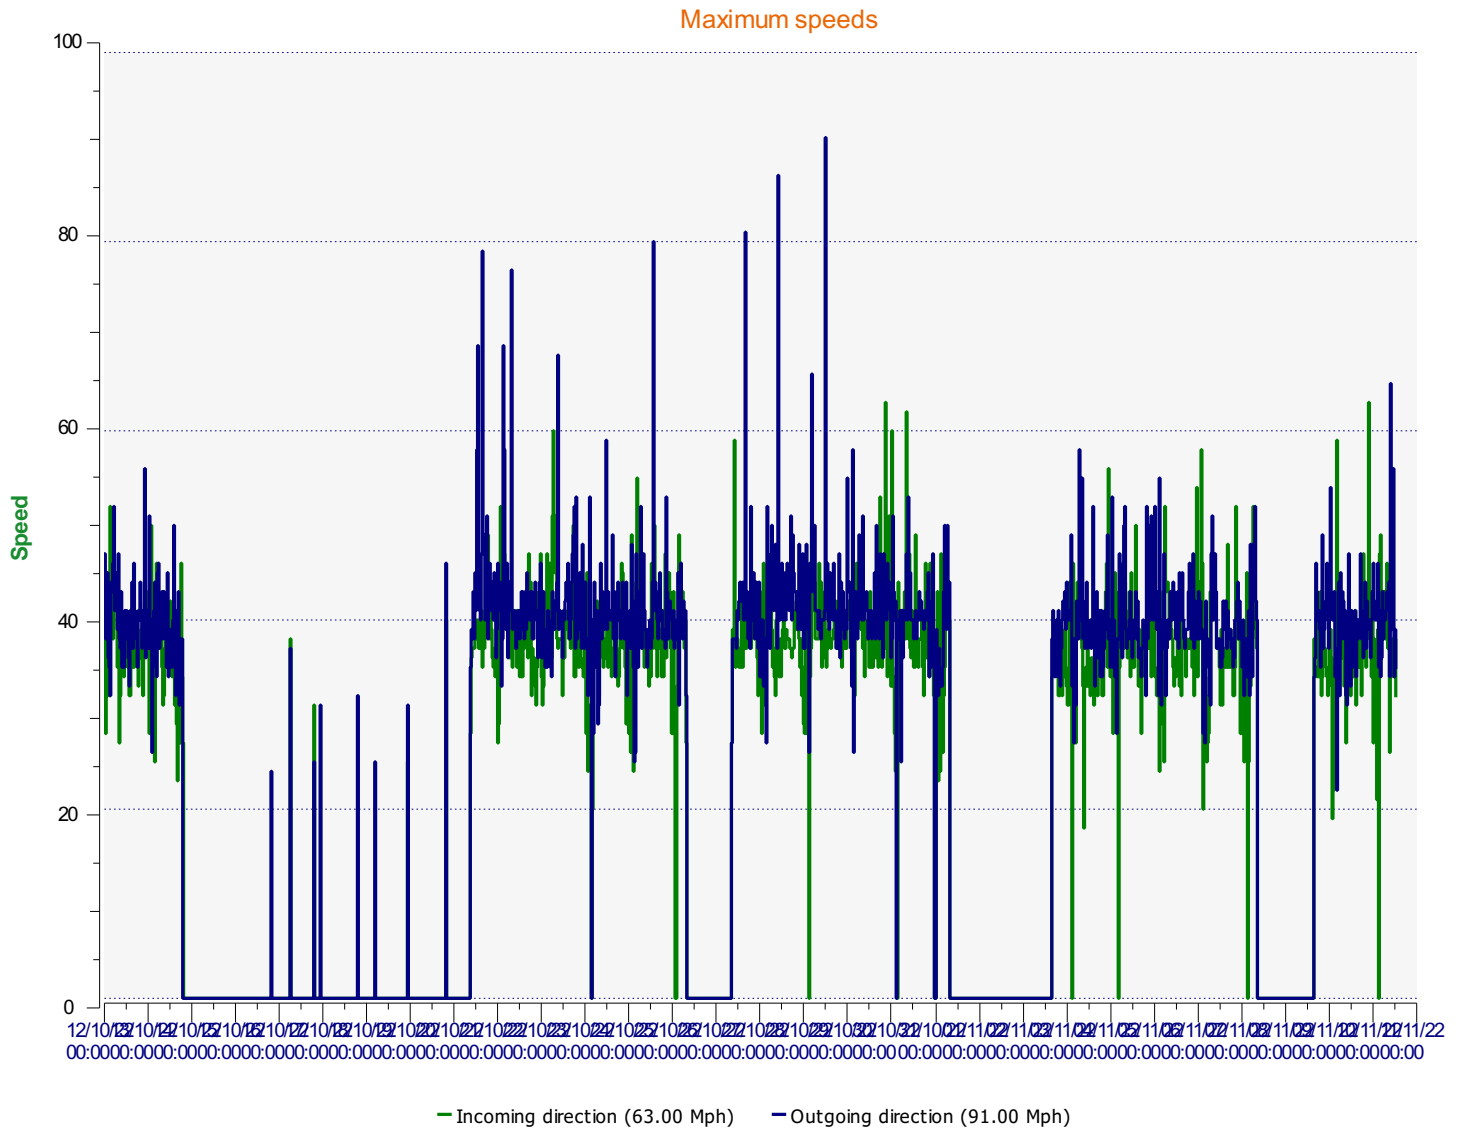

Start date: Wednesday, October 12, 2022 12:00 AM
End date: Thursday, November 10, 2022 12:30 PM

Location:

Comments: