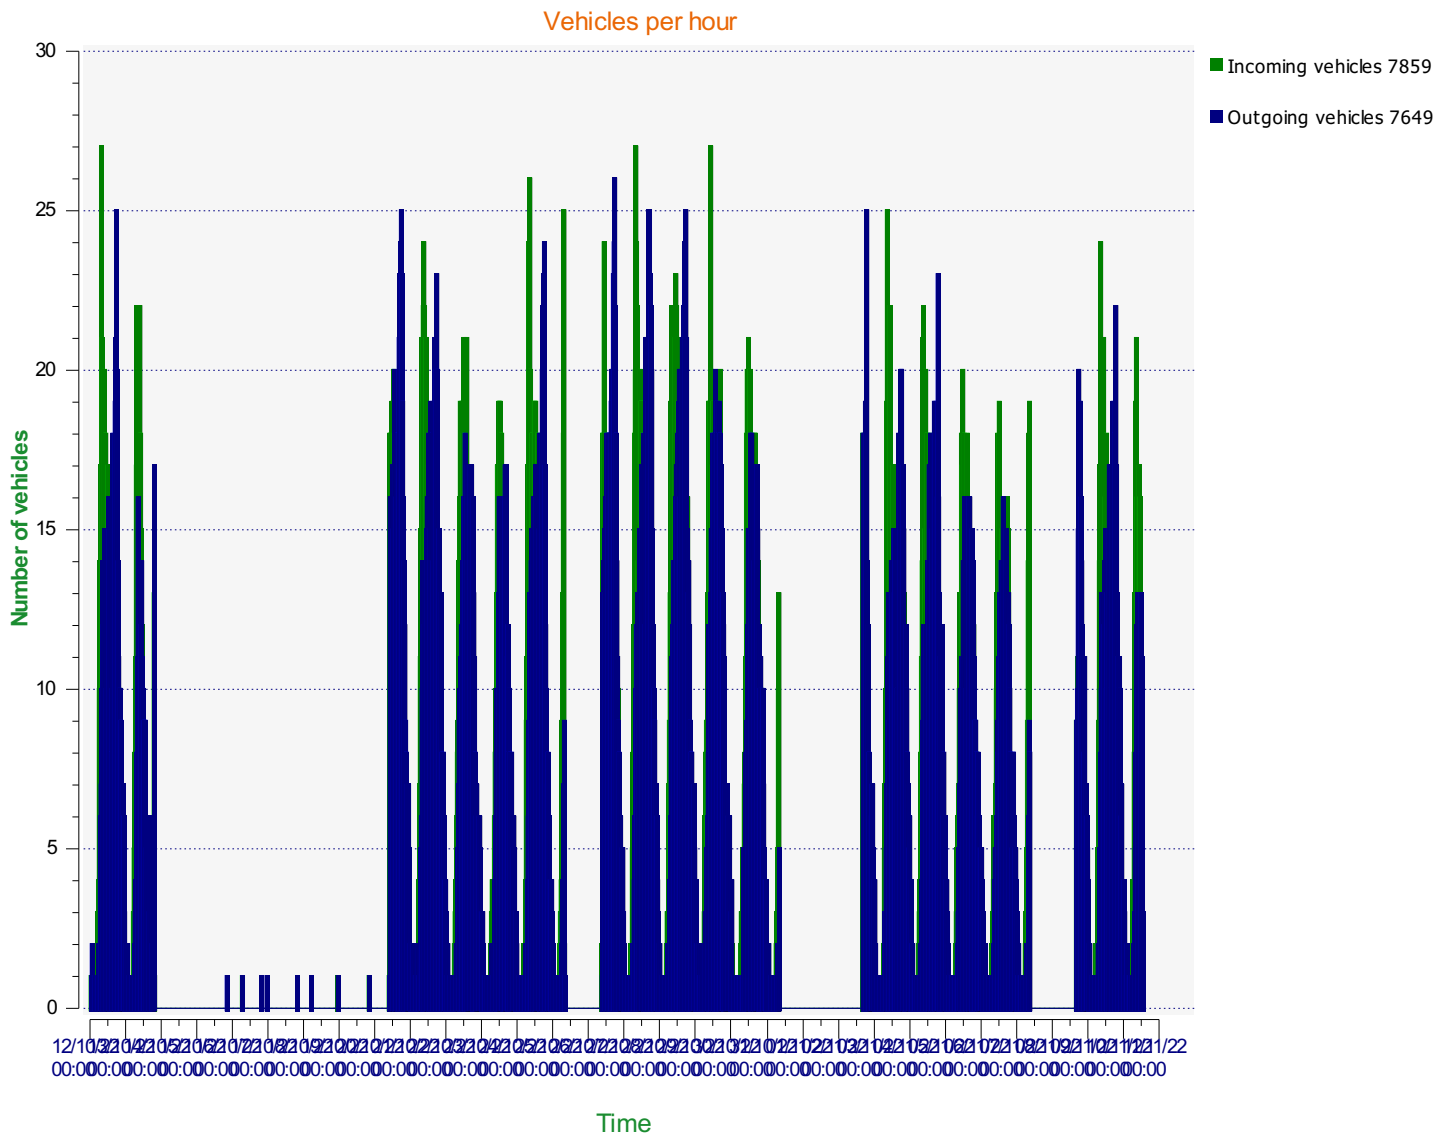

Start date: Wednesday, October 12, 2022 12:00 AM
End date: Thursday, November 10, 2022 12:30 PM

Location:

Comments: