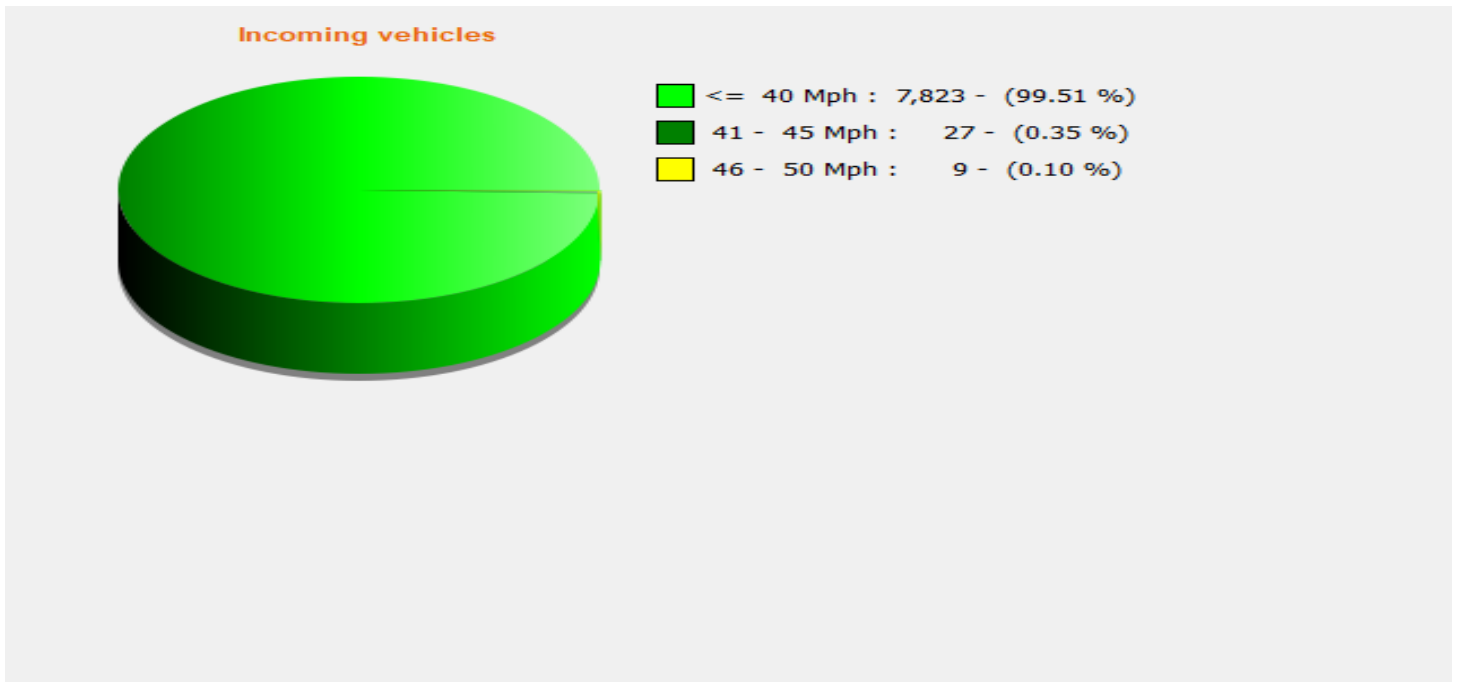

Start date: Wednesday, October 12, 2022 12:00 AM

End date: Thursday, November 10, 2022 12:30 PM

Location:

Comments: