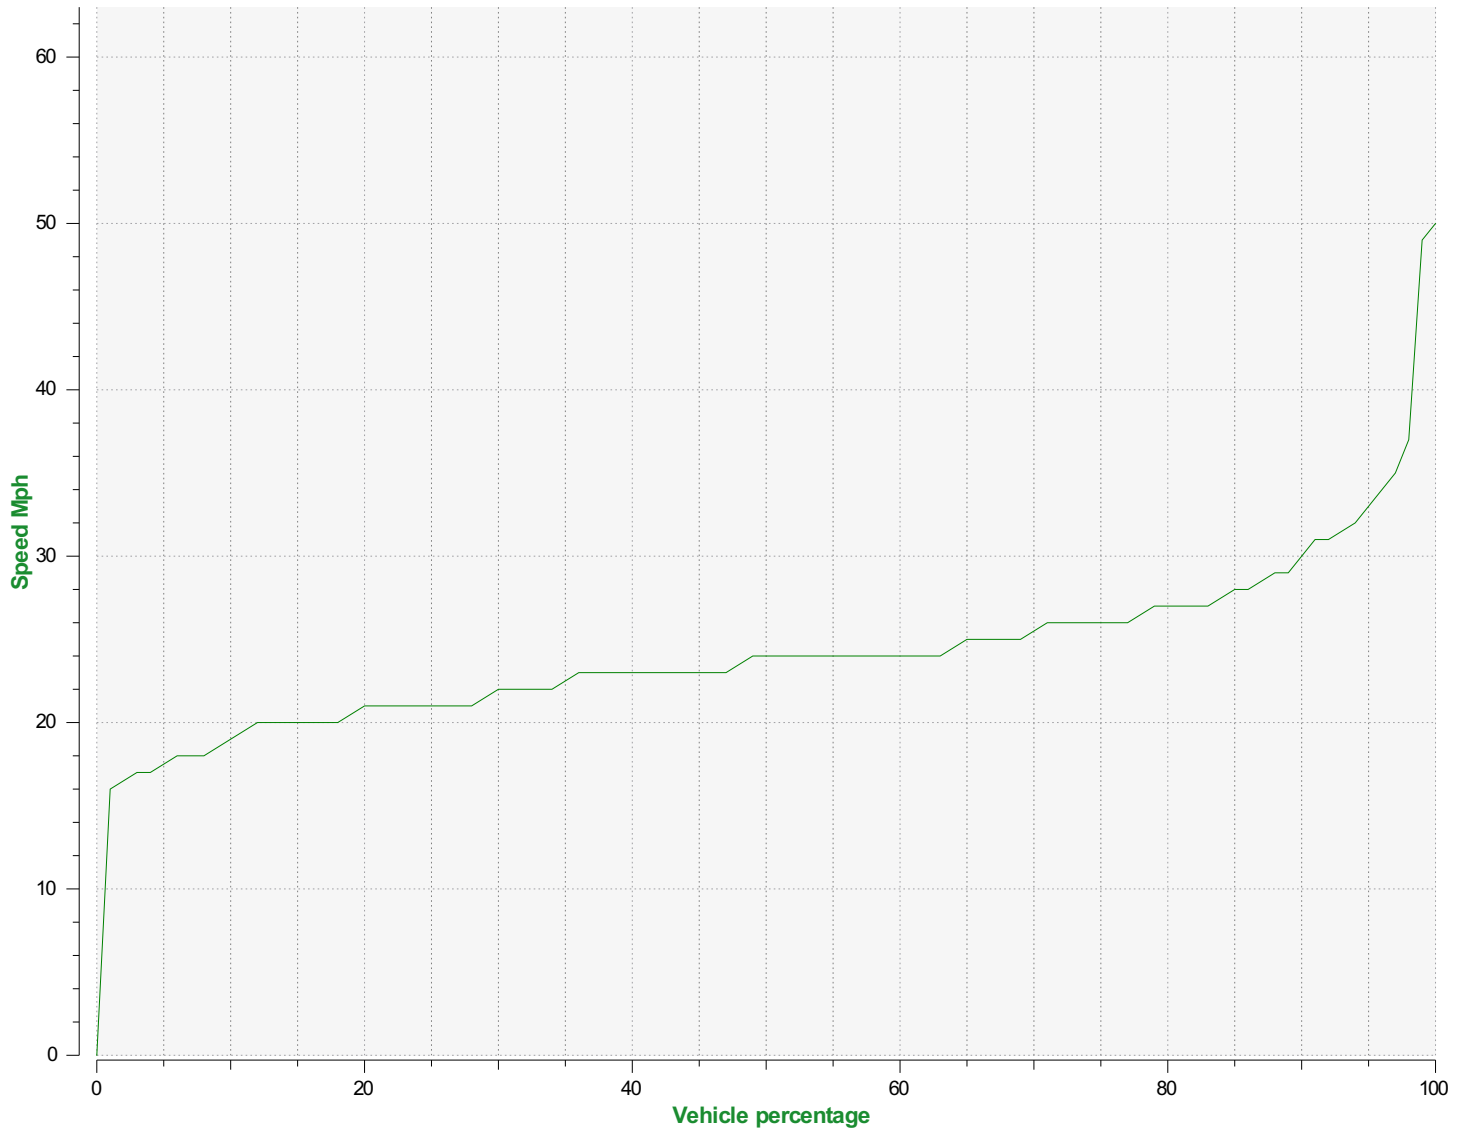

Location:

Comments:

Outgoing vehicles

■	<= 40 Mph :	7,583 - (99.11 %)
■	41 - 45 Mph :	55 - (0.69 %)
■	46 - 50 Mph :	10 - (0.13 %)

Start date: Wednesday, October 12, 2022 12:00 AM

End date: Thursday, November 10, 2022 12:30 PM

Location:

Comments:

Speed percentiles (incoming)

V30: 22.00Mph **V50:** 24.00Mph **V85:** 28.00Mph

Start date: Wednesday, October 12, 2022 12:00 AM
End date: Thursday, November 10, 2022 12:30 PM

Location:

Comments: