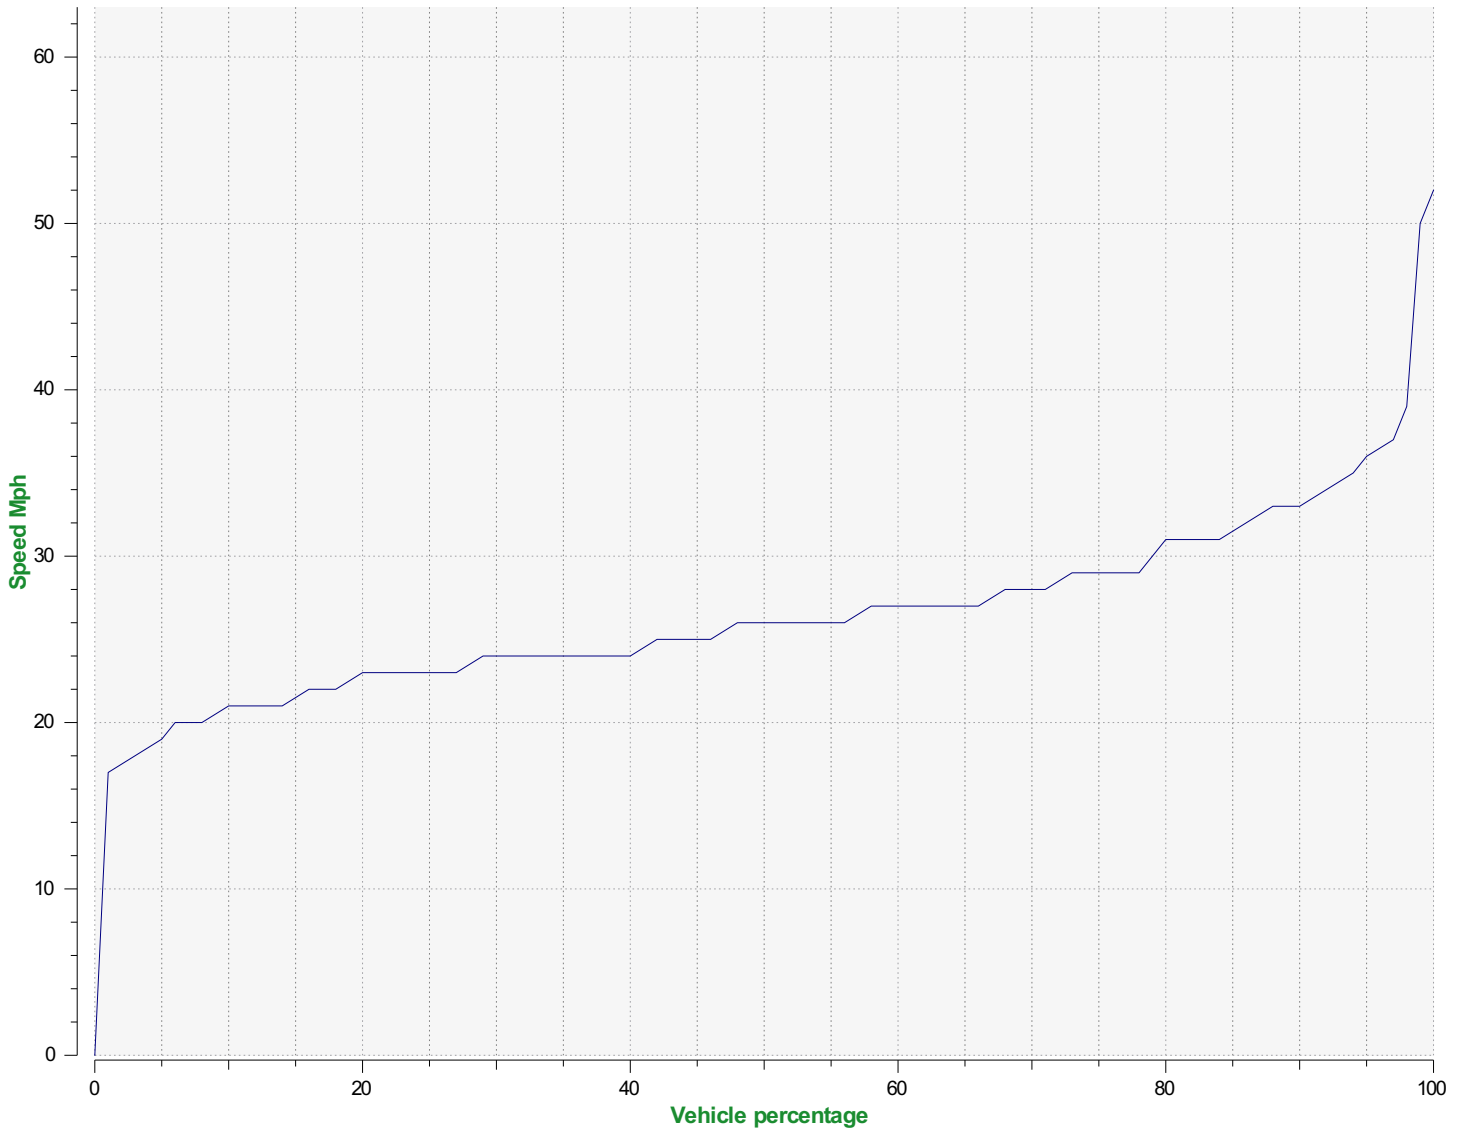

Location:

Comments:

Outgoing vehicles

■	<= 40 Mph :	7,583 - (99.11 %)
■	41 - 45 Mph :	55 - (0.69 %)
■	46 - 50 Mph :	10 - (0.13 %)

Start date: Wednesday, October 12, 2022 12:00 AM

End date: Thursday, November 10, 2022 12:30 PM

Location:

Comments:

Speed percentiles (incoming)

V30: 22.00Mph **V50:** 24.00Mph **V85:** 28.00Mph

Start date: Wednesday, October 12, 2022 12:00 AM
End date: Thursday, November 10, 2022 12:30 PM

Location:

Comments:

Speed percentile(outgoing)

V30: 24.00Mph **V50:** 26.00Mph **V85:** 31.00Mph

Start date: Wednesday, October 12, 2022 12:00 AM
End date: Thursday, November 10, 2022 12:30 PM

Location:

Comments: