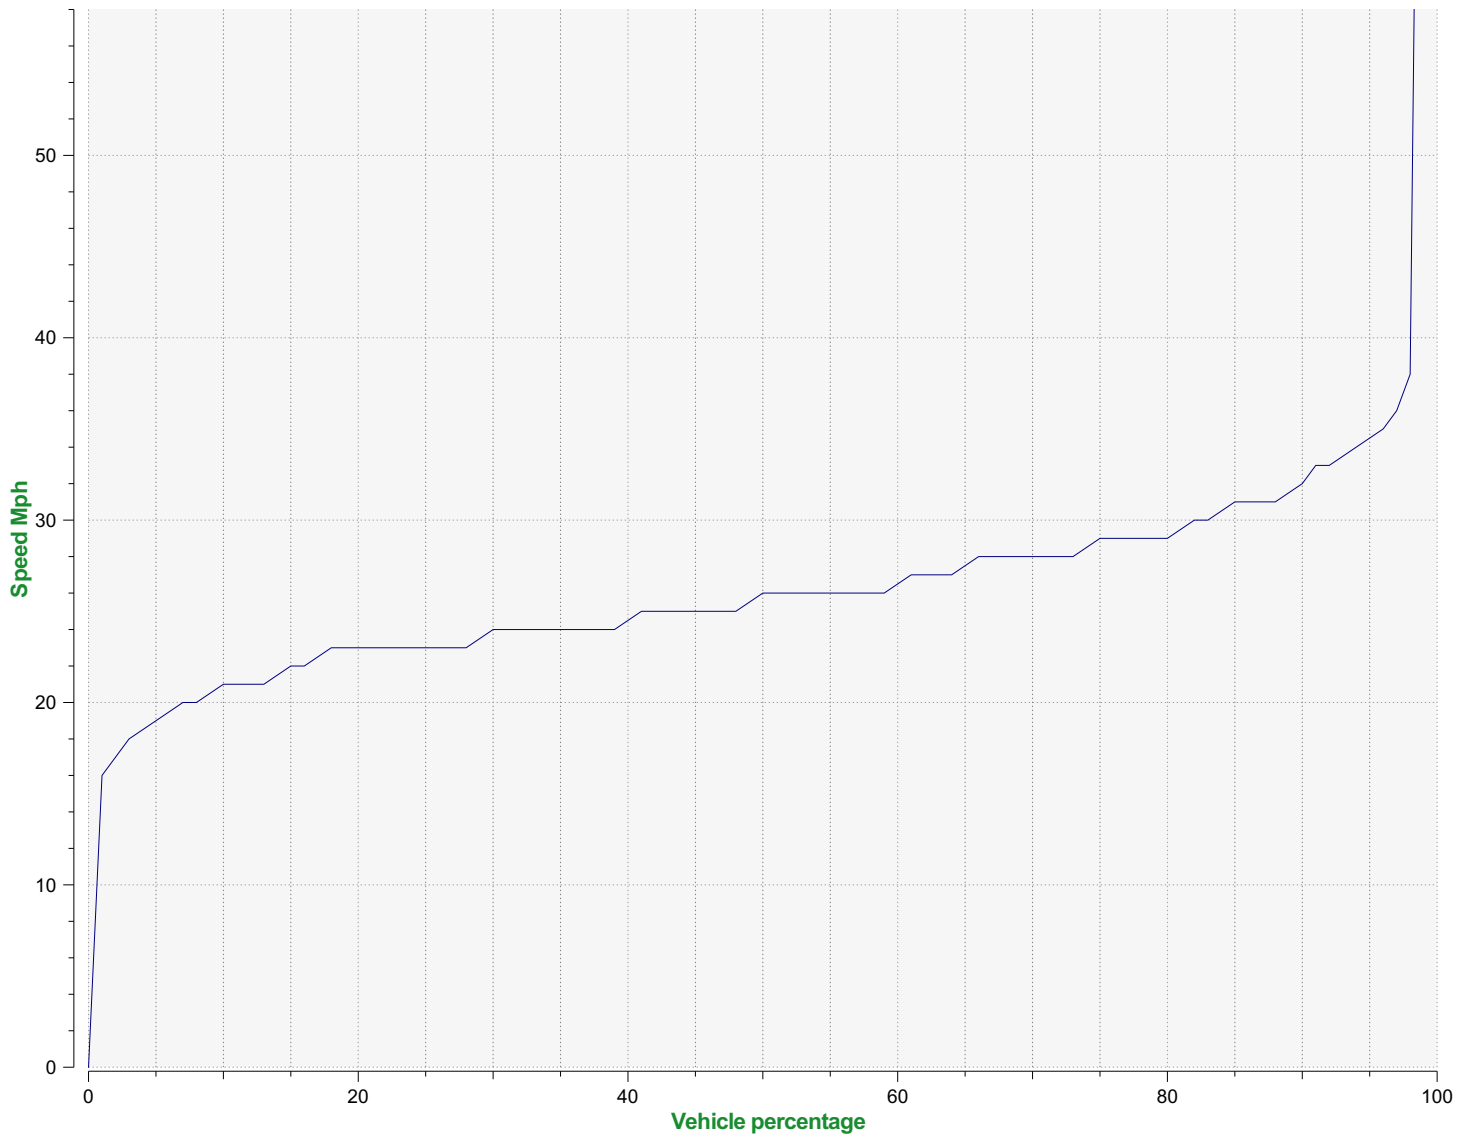

Location:

Comments:

Start date: Tuesday, January 30, 2024 9:00 AM
End date: Tuesday, February 13, 2024 8:30 AM

Location:

Comments:

Start date: Tuesday, January 30, 2024 9:00 AM
End date: Tuesday, February 13, 2024 8:30 AM

Location:

Comments:

Speed percentiles (incoming)

V30: 22.00Mph **V50:** 23.00Mph **V85:** 27.00Mph

Start date: Tuesday, January 30, 2024 9:00 AM
End date: Tuesday, February 13, 2024 8:30 AM

Location:

Comments:

Speed percentile(outgoing)

V30: 24.00Mph **V50:** 26.00Mph **V85:** 31.00Mph

Start date: Tuesday, January 30, 2024 9:00 AM
End date: Tuesday, February 13, 2024 8:30 AM

Location:

Comments: