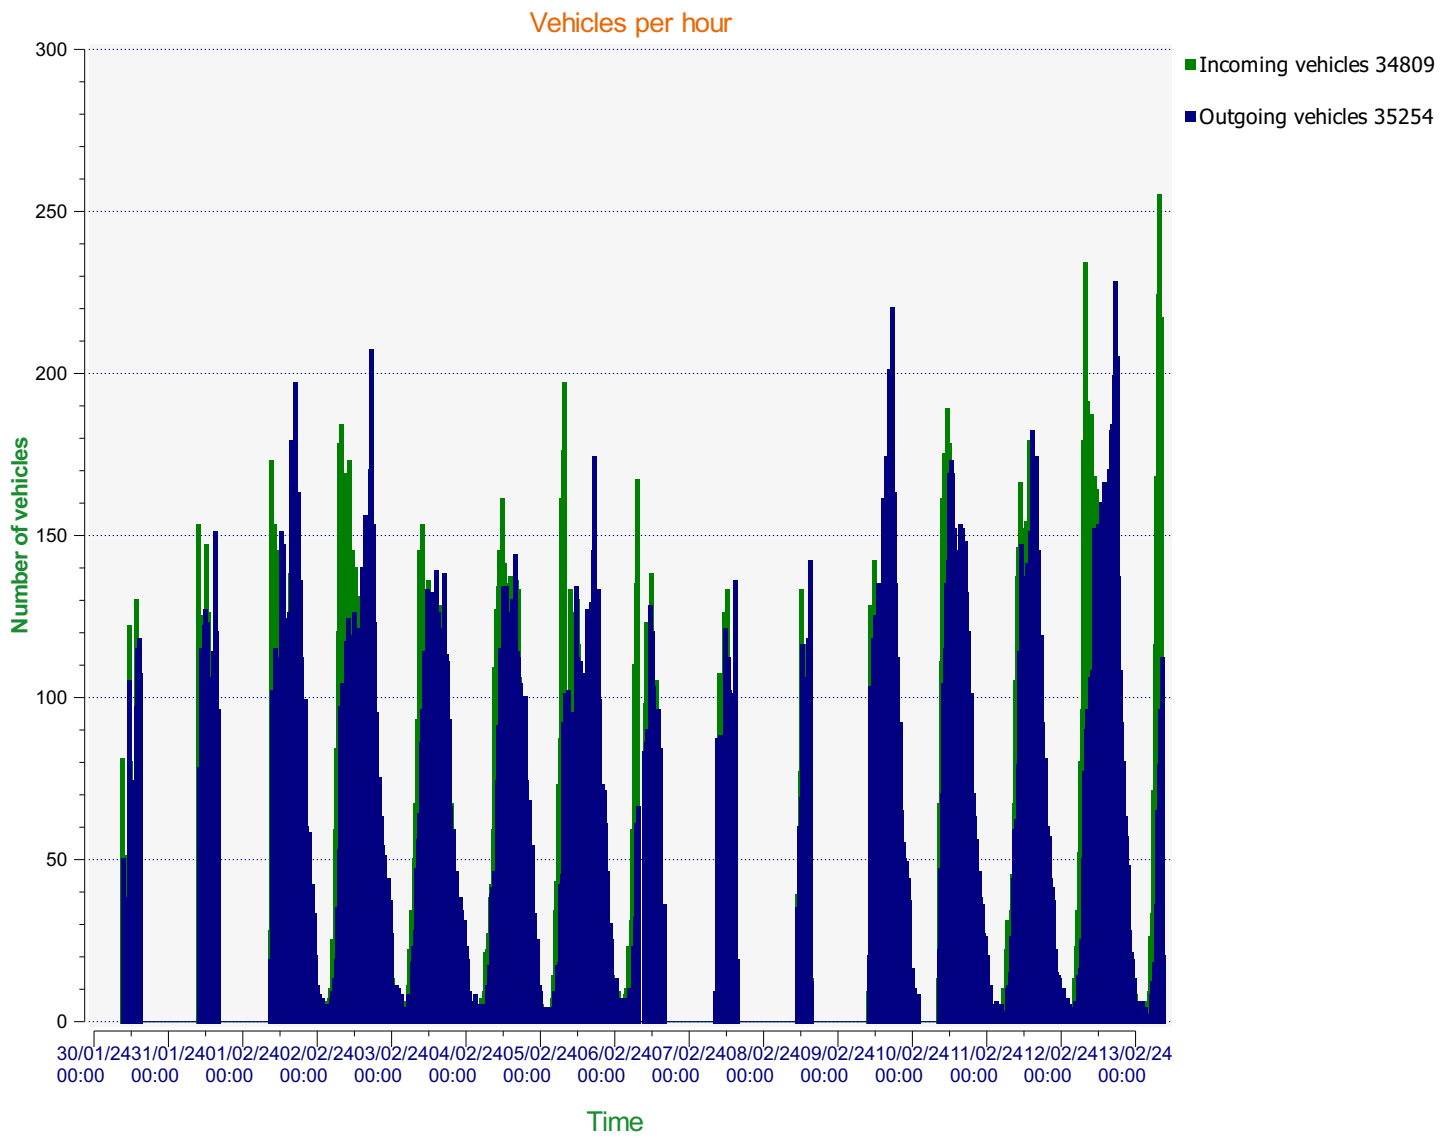

Location:

Comments:

Start date: Tuesday, January 30, 2024 9:00 AM
End date: Tuesday, February 13, 2024 8:30 AM

Location:

Comments:

Start date: Tuesday, January 30, 2024 9:00 AM
End date: Tuesday, February 13, 2024 8:30 AM

Location:

Comments:

Speed percentiles (incoming)

V30: 22.00Mph **V50:** 23.00Mph **V85:** 27.00Mph

Start date: Tuesday, January 30, 2024 9:00 AM
End date: Tuesday, February 13, 2024 8:30 AM

Location:

Comments:

Speed percentile(outgoing)

V30: 24.00Mph **V50:** 26.00Mph **V85:** 31.00Mph

Start date: Tuesday, January 30, 2024 9:00 AM
End date: Tuesday, February 13, 2024 8:30 AM

Location:

Comments: