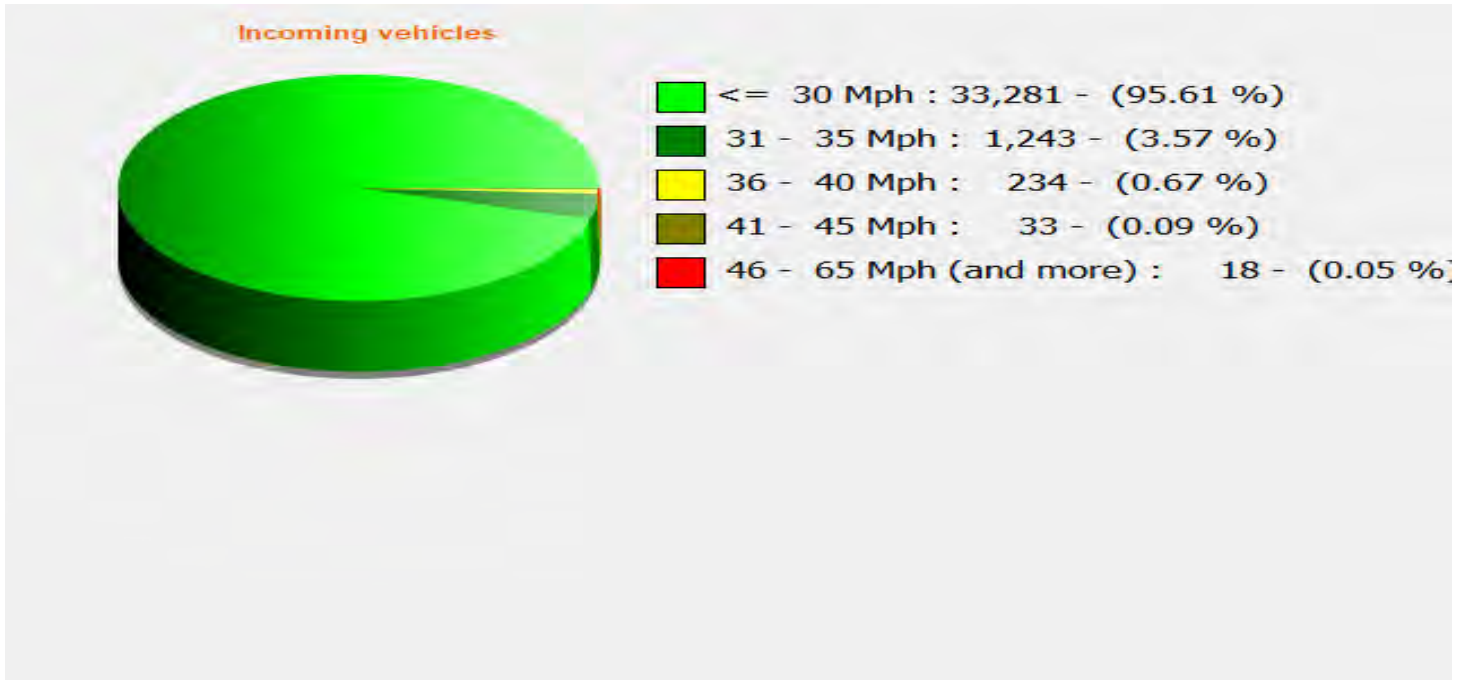

Start date: Tuesday, January 30, 2024 9:00 AM
End date: Tuesday, February 13, 2024 8:30 AM

Location:

Comments: