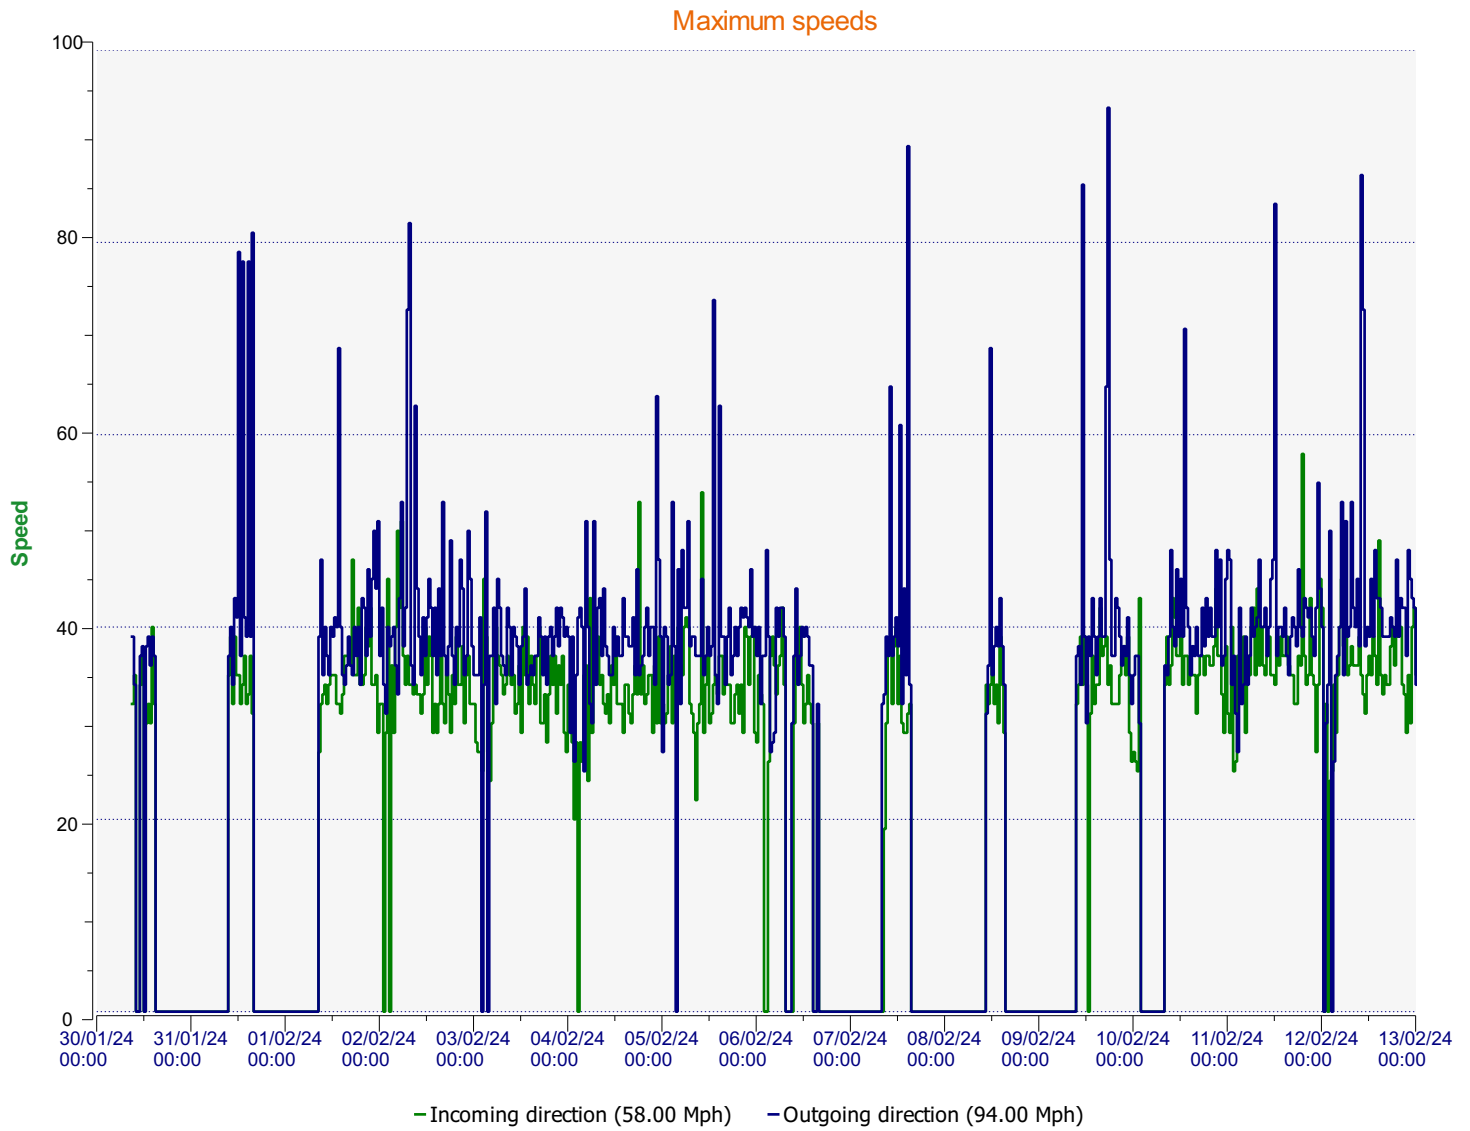

Location:

Comments:

Start date: Tuesday, January 30, 2024 9:00 AM
End date: Tuesday, February 13, 2024 8:30 AM

Location:

Comments:

Start date: Tuesday, January 30, 2024 9:00 AM
End date: Tuesday, February 13, 2024 8:30 AM

Location:

Comments:

Speed percentiles (incoming)

V30: 22.00Mph **V50:** 23.00Mph **V85:** 27.00Mph

Start date: Tuesday, January 30, 2024 9:00 AM
End date: Tuesday, February 13, 2024 8:30 AM

Location:

Comments:

Speed percentile(outgoing)

V30: 24.00Mph **V50:** 26.00Mph **V85:** 31.00Mph

Start date: Tuesday, January 30, 2024 9:00 AM
End date: Tuesday, February 13, 2024 8:30 AM

Location:

Comments: