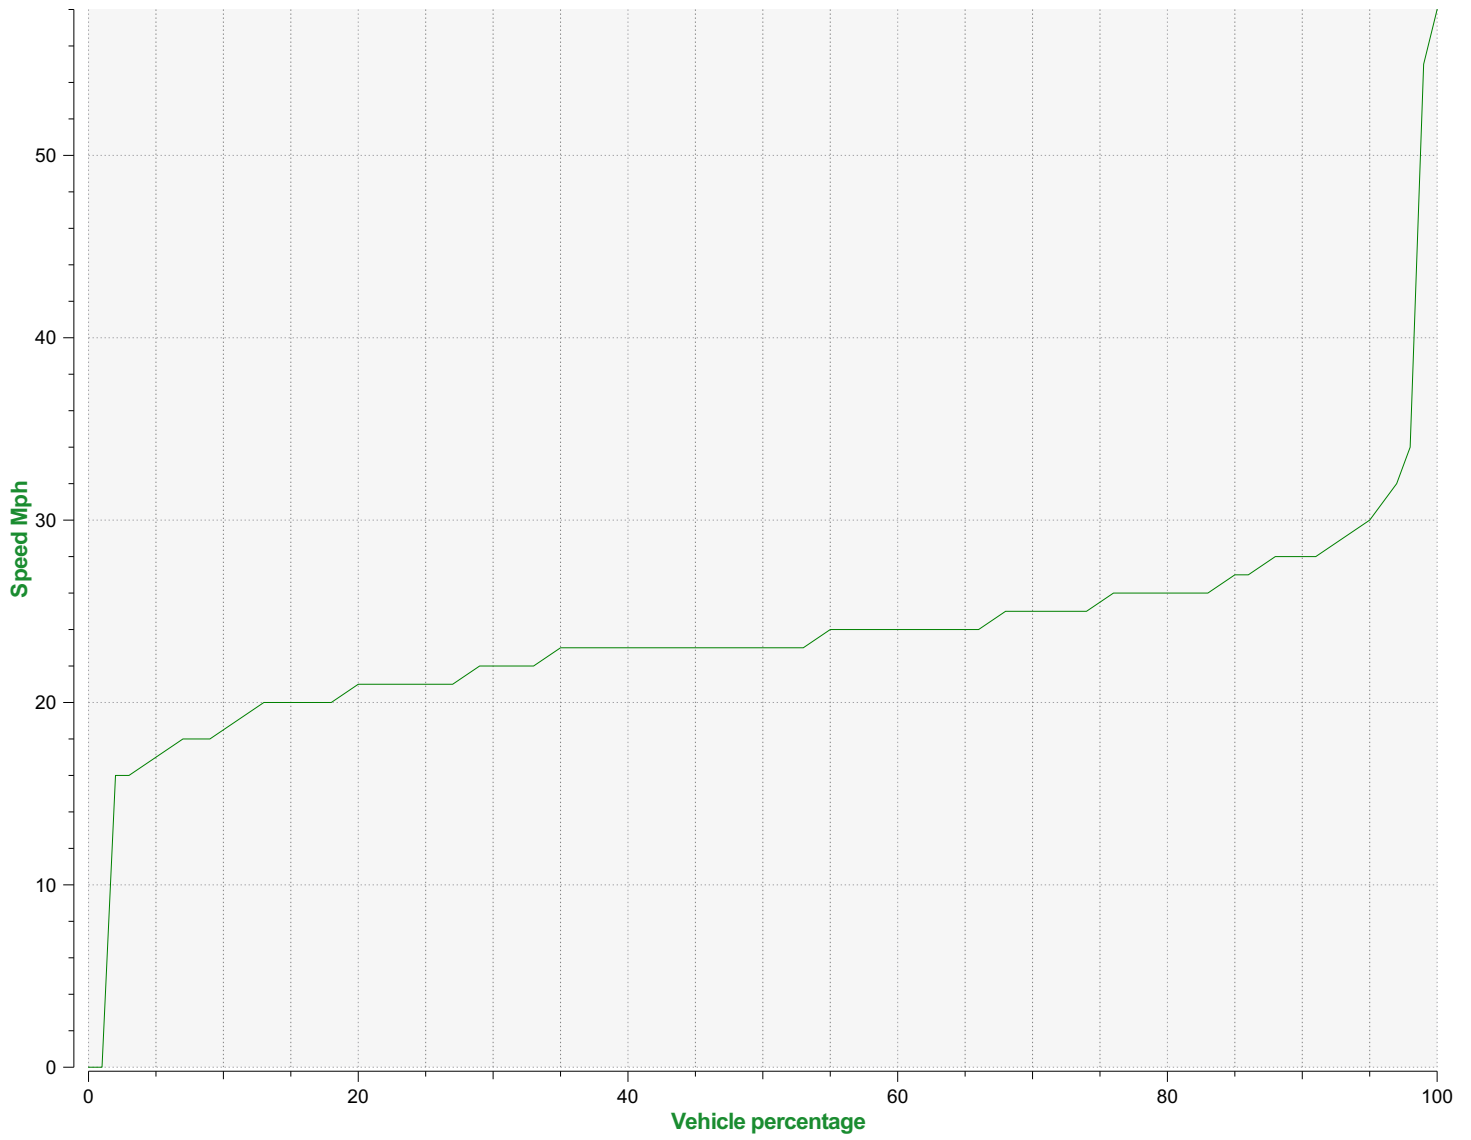

Location:

Comments:

Start date: Tuesday, January 30, 2024 9:00 AM
End date: Tuesday, February 13, 2024 8:30 AM

Location:

Comments:

Start date: Tuesday, January 30, 2024 9:00 AM
End date: Tuesday, February 13, 2024 8:30 AM

Location:

Comments:

Speed percentiles (incoming)

V30: 22.00Mph **V50:** 23.00Mph **V85:** 27.00Mph

Start date: Tuesday, January 30, 2024 9:00 AM
End date: Tuesday, February 13, 2024 8:30 AM

Location:

Comments:

Speed percentile(outgoing)

V30: 24.00Mph **V50:** 26.00Mph **V85:** 31.00Mph

Start date: Tuesday, January 30, 2024 9:00 AM
End date: Tuesday, February 13, 2024 8:30 AM

Location:

Comments: