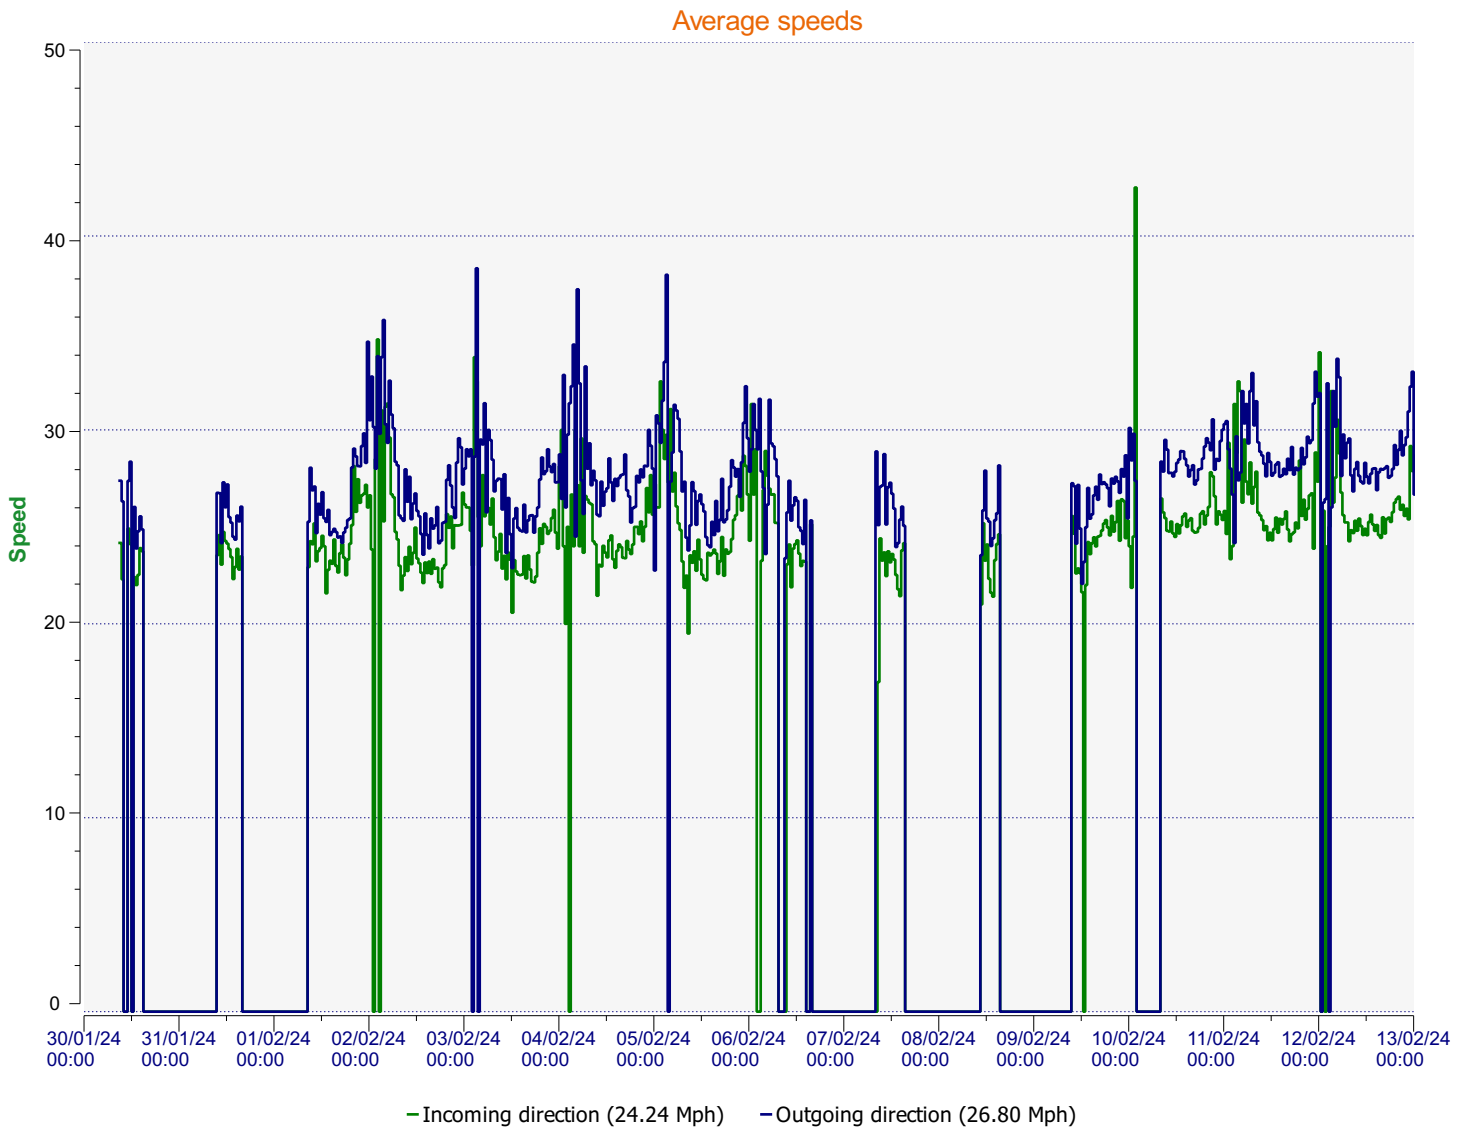

Start date: Tuesday, January 30, 2024 9:00 AM
End date: Tuesday, February 13, 2024 8:30 AM

Location:

Comments: