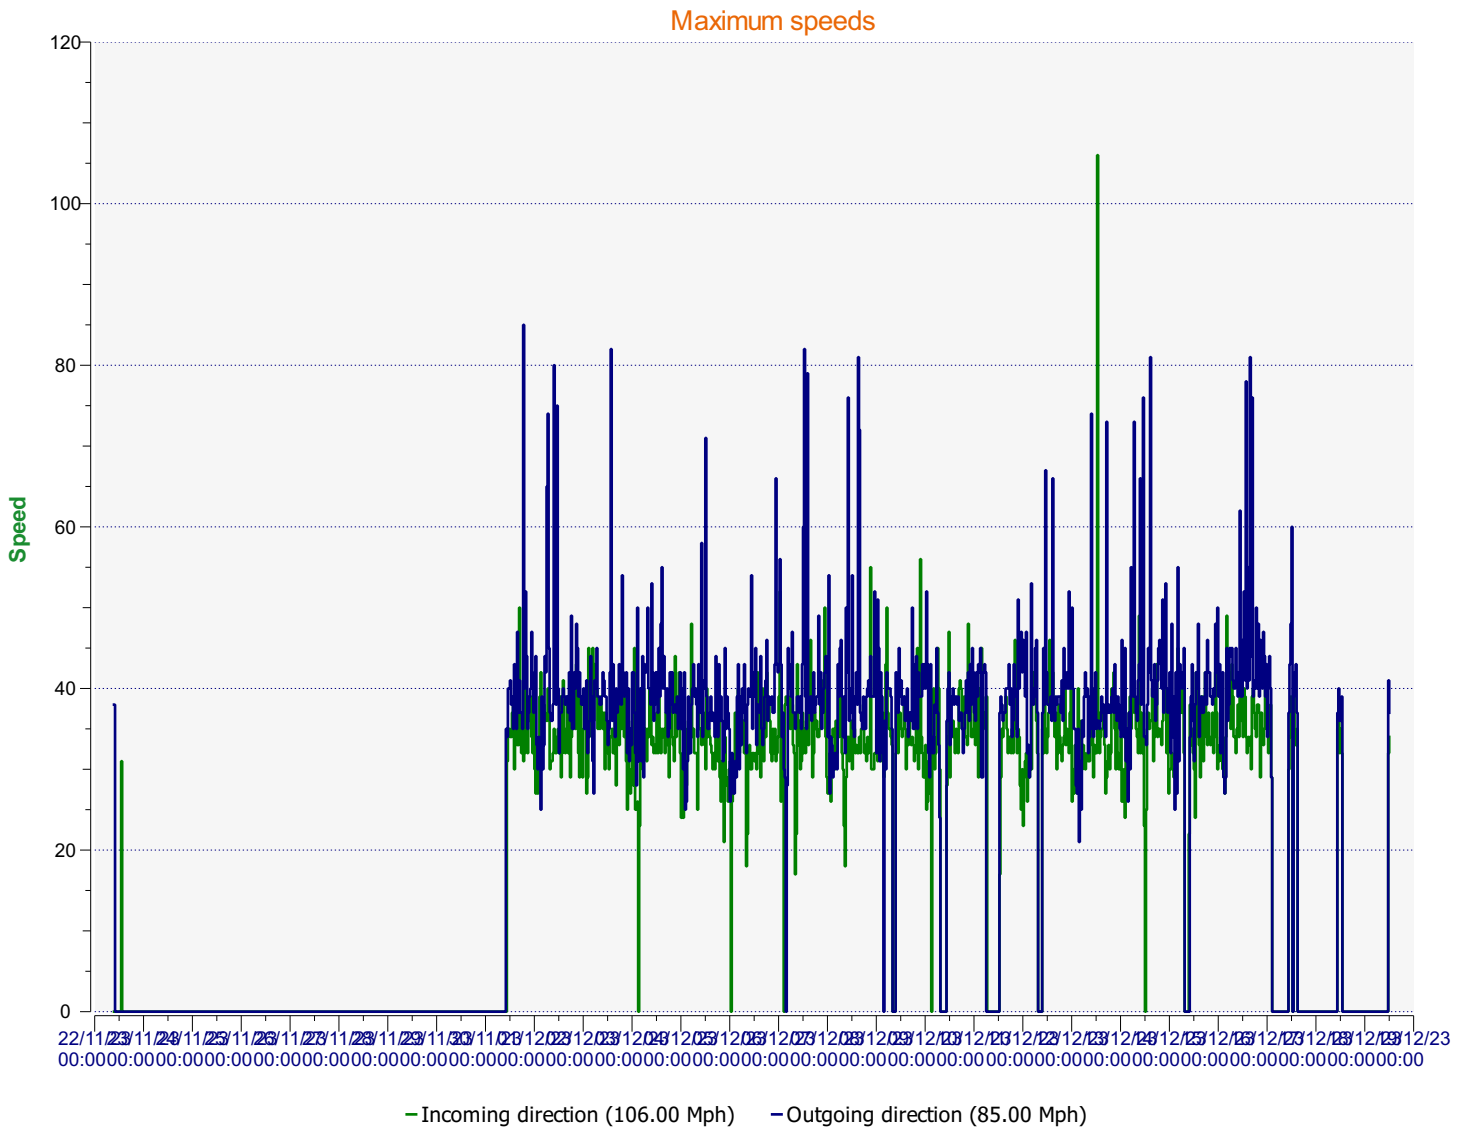

**Comments:**

NB "incoming" : traffic driving towards the SID flashing display

**Start date:** Wednesday, November 22, 2023 9:30 AM  
**End date:** Monday, December 18, 2023 12:00 PM

**Location:**

**Comments:**

**Start date:** Wednesday, November 22, 2023 9:30 AM  
**End date:** Monday, December 18, 2023 12:00 PM

**Location:**

**Comments:**

**Start date:** Wednesday, November 22, 2023 9:30 AM  
**End date:** Monday, December 18, 2023 12:00 PM

**Location:**

**Comments:**

**Start date:** Wednesday, November 22, 2023 9:30 AM  
**End date:** Monday, December 18, 2023 12:00 PM

**Location:**

**Comments:**

**Speed percentiles (incoming)**

**V30:** 21.00Mph **V50:** 23.00Mph **V85:** 26.00Mph

**Start date:** Wednesday, November 22, 2023 9:30 AM  
**End date:** Monday, December 18, 2023 12:00 PM

**Location:**

**Comments:**

**Speed percentile(outgoing)**

**V30:** 23.00Mph **V50:** 25.00Mph **V85:** 30.00Mph