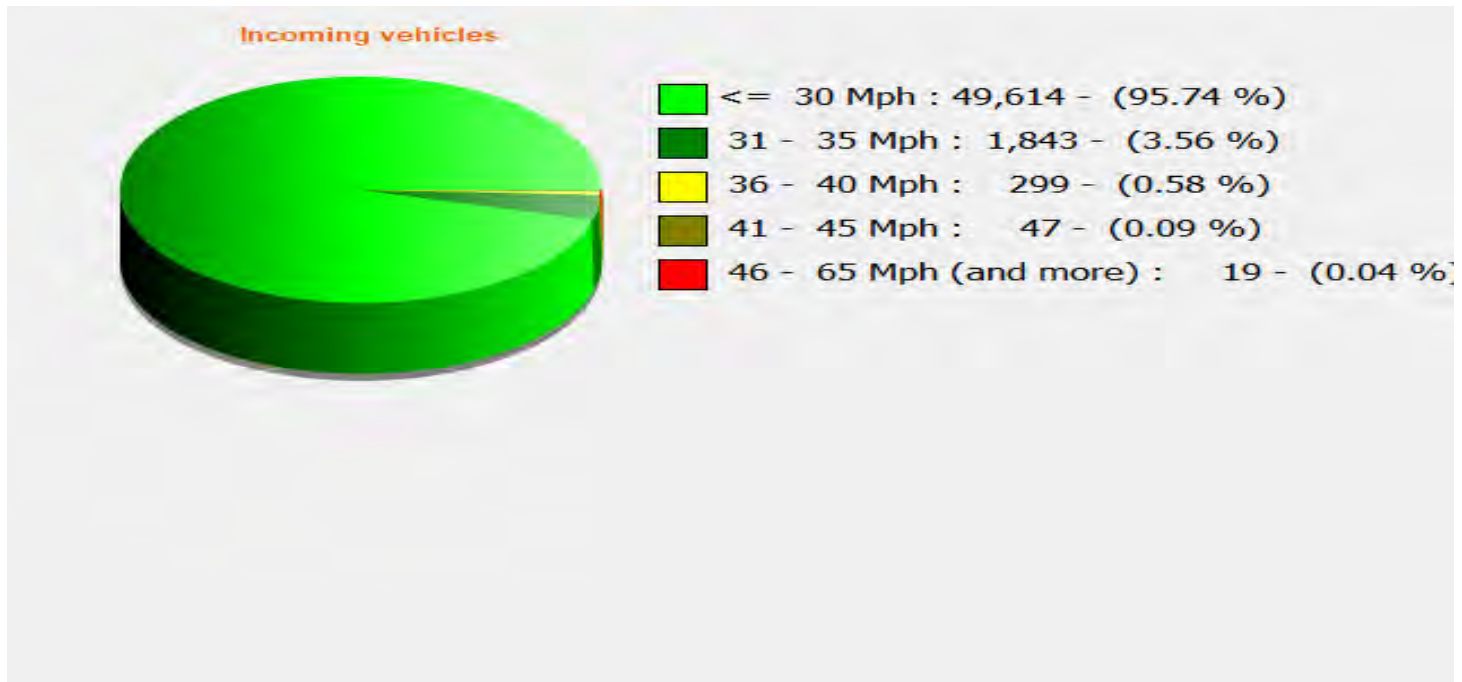

Start date: Wednesday, November 22, 2023 9:30 AM
End date: Monday, December 18, 2023 12:00 PM

Location:

Comments: