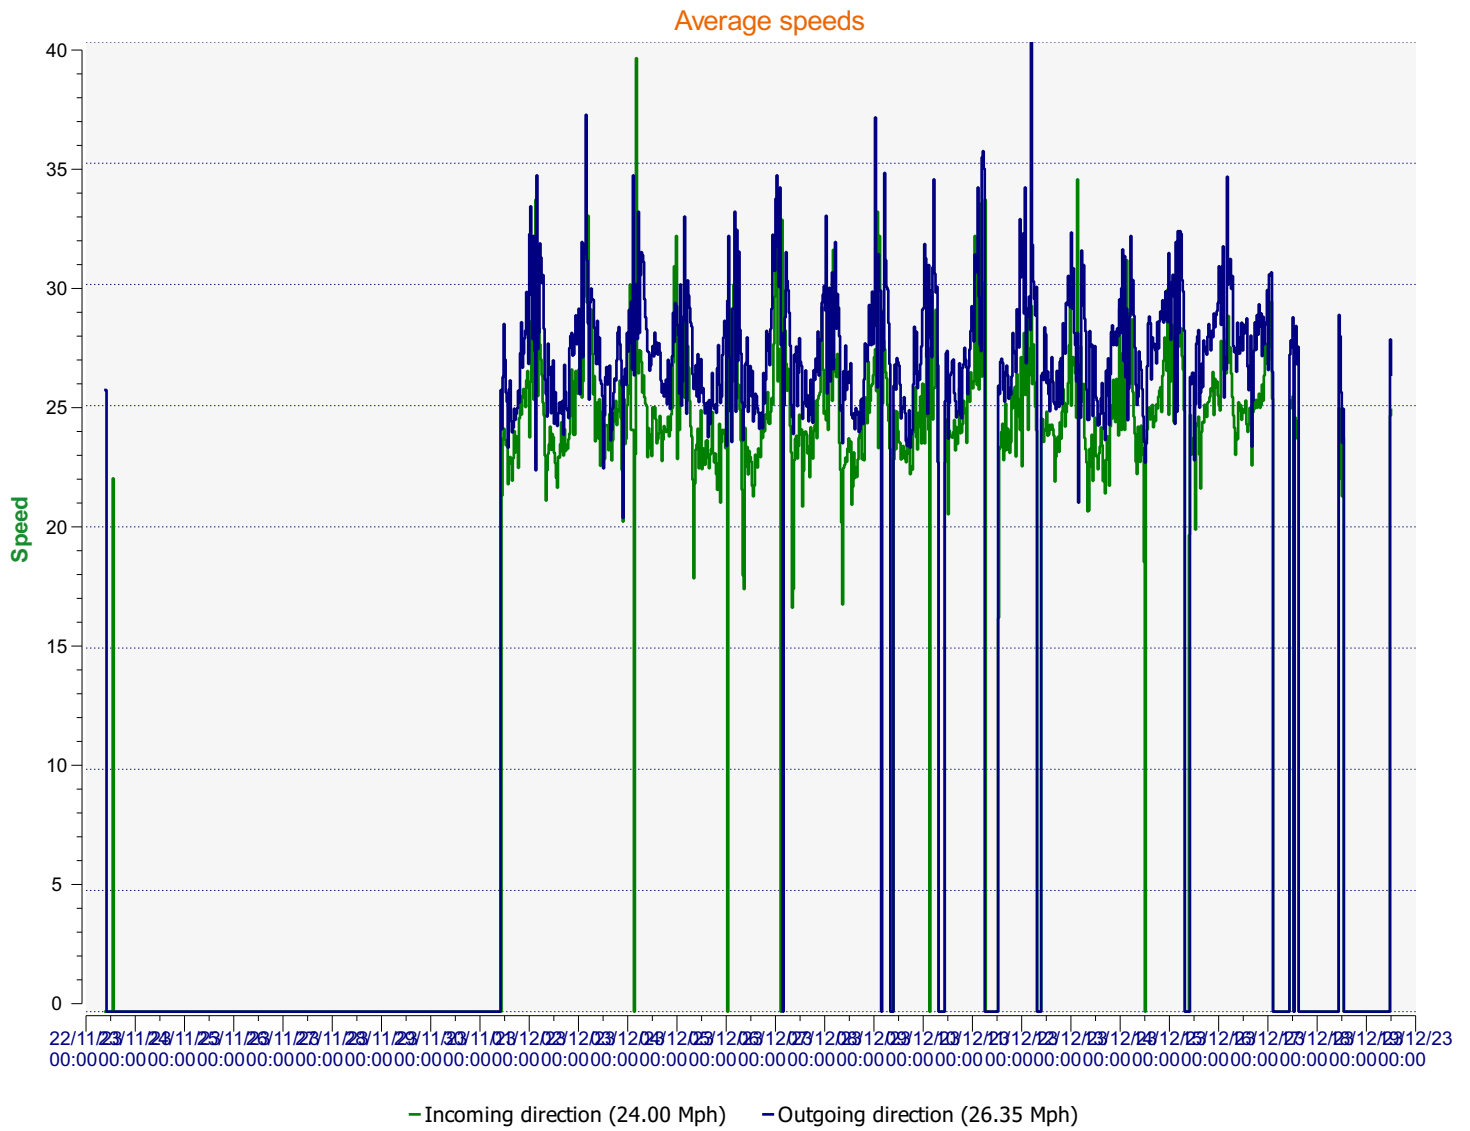

**Comments:**

NB "incoming" : traffic driving towards the SID flashing display

**Start date:** Wednesday, November 22, 2023 9:30 AM  
**End date:** Monday, December 18, 2023 12:00 PM

**Location:**

**Comments:**

**Start date:** Wednesday, November 22, 2023 9:30 AM  
**End date:** Monday, December 18, 2023 12:00 PM

**Location:**

**Comments:**

**Start date:** Wednesday, November 22, 2023 9:30 AM  
**End date:** Monday, December 18, 2023 12:00 PM

**Location:**

**Comments:**

**Start date:** Wednesday, November 22, 2023 9:30 AM  
**End date:** Monday, December 18, 2023 12:00 PM

**Location:**

**Comments:**

**Speed percentiles (incoming)**

**V30:** 21.00Mph **V50:** 23.00Mph **V85:** 26.00Mph

**Start date:** Wednesday, November 22, 2023 9:30 AM  
**End date:** Monday, December 18, 2023 12:00 PM

**Location:**

**Comments:**

**Speed percentile(outgoing)**

**V30:** 23.00Mph **V50:** 25.00Mph **V85:** 30.00Mph