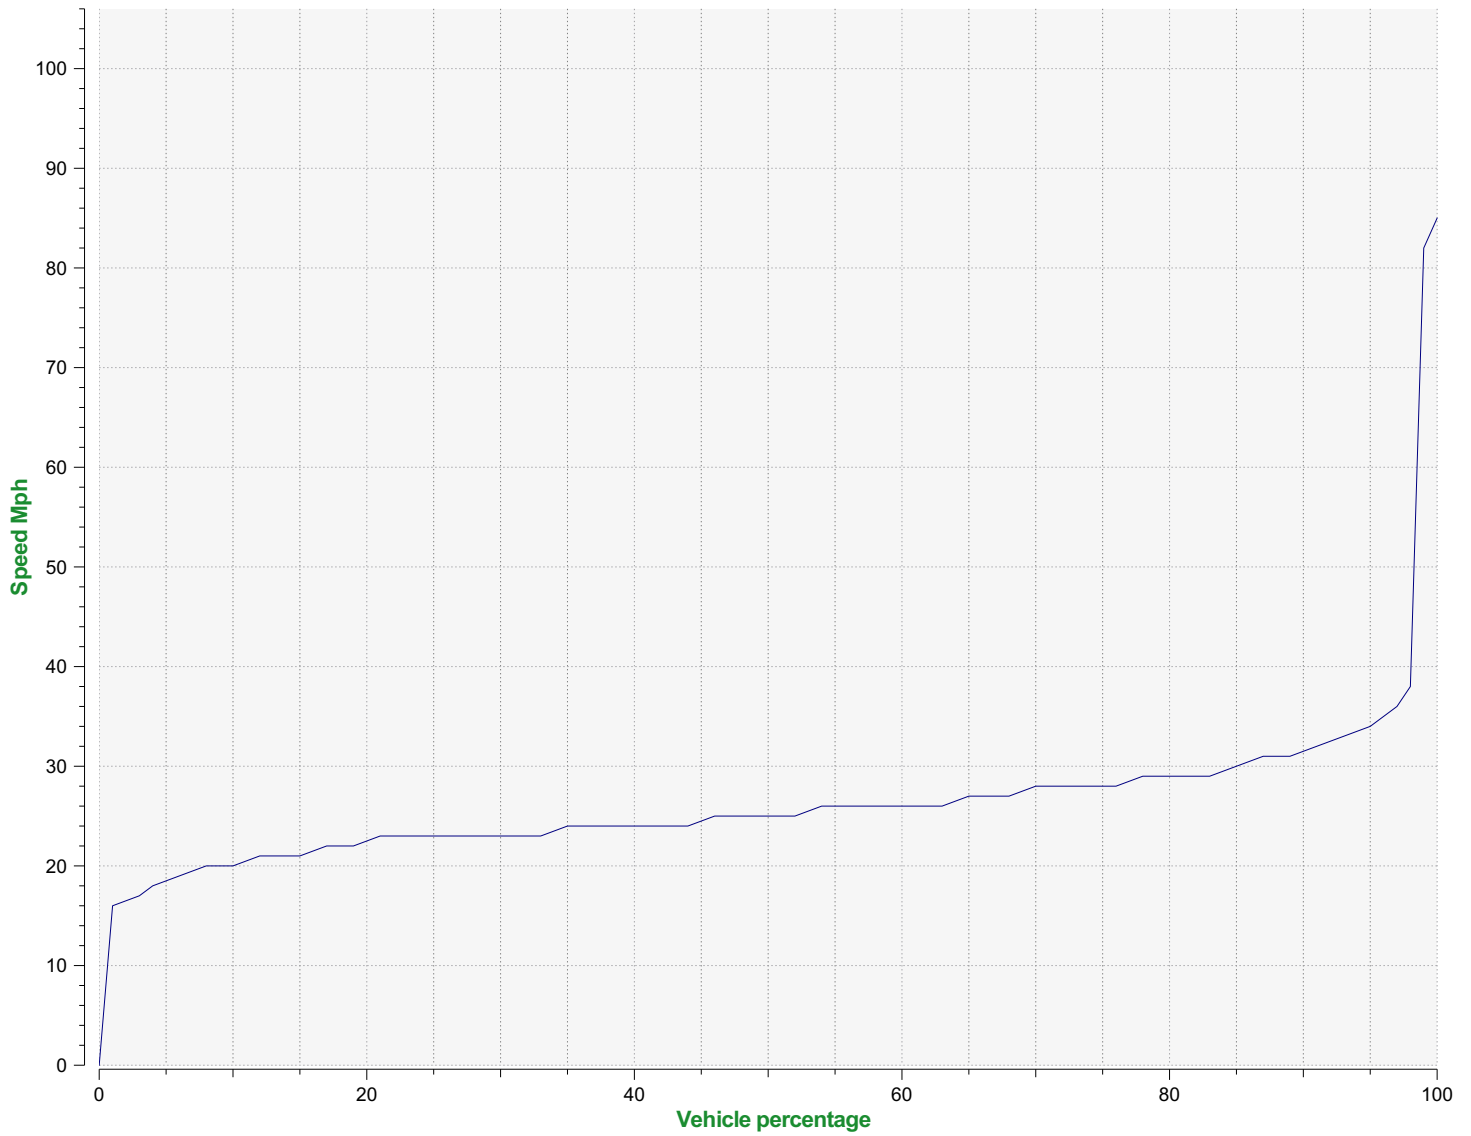

**Location:**

**Comments:**

**Start date:** Wednesday, November 22, 2023 9:30 AM  
**End date:** Monday, December 18, 2023 12:00 PM

**Location:**

**Comments:**

**Speed percentiles (incoming)**

**V30:** 21.00Mph **V50:** 23.00Mph **V85:** 26.00Mph

**Start date:** Wednesday, November 22, 2023 9:30 AM  
**End date:** Monday, December 18, 2023 12:00 PM

**Location:**

**Comments:**

**Speed percentile(outgoing)**

**V30:** 23.00Mph **V50:** 25.00Mph **V85:** 30.00Mph