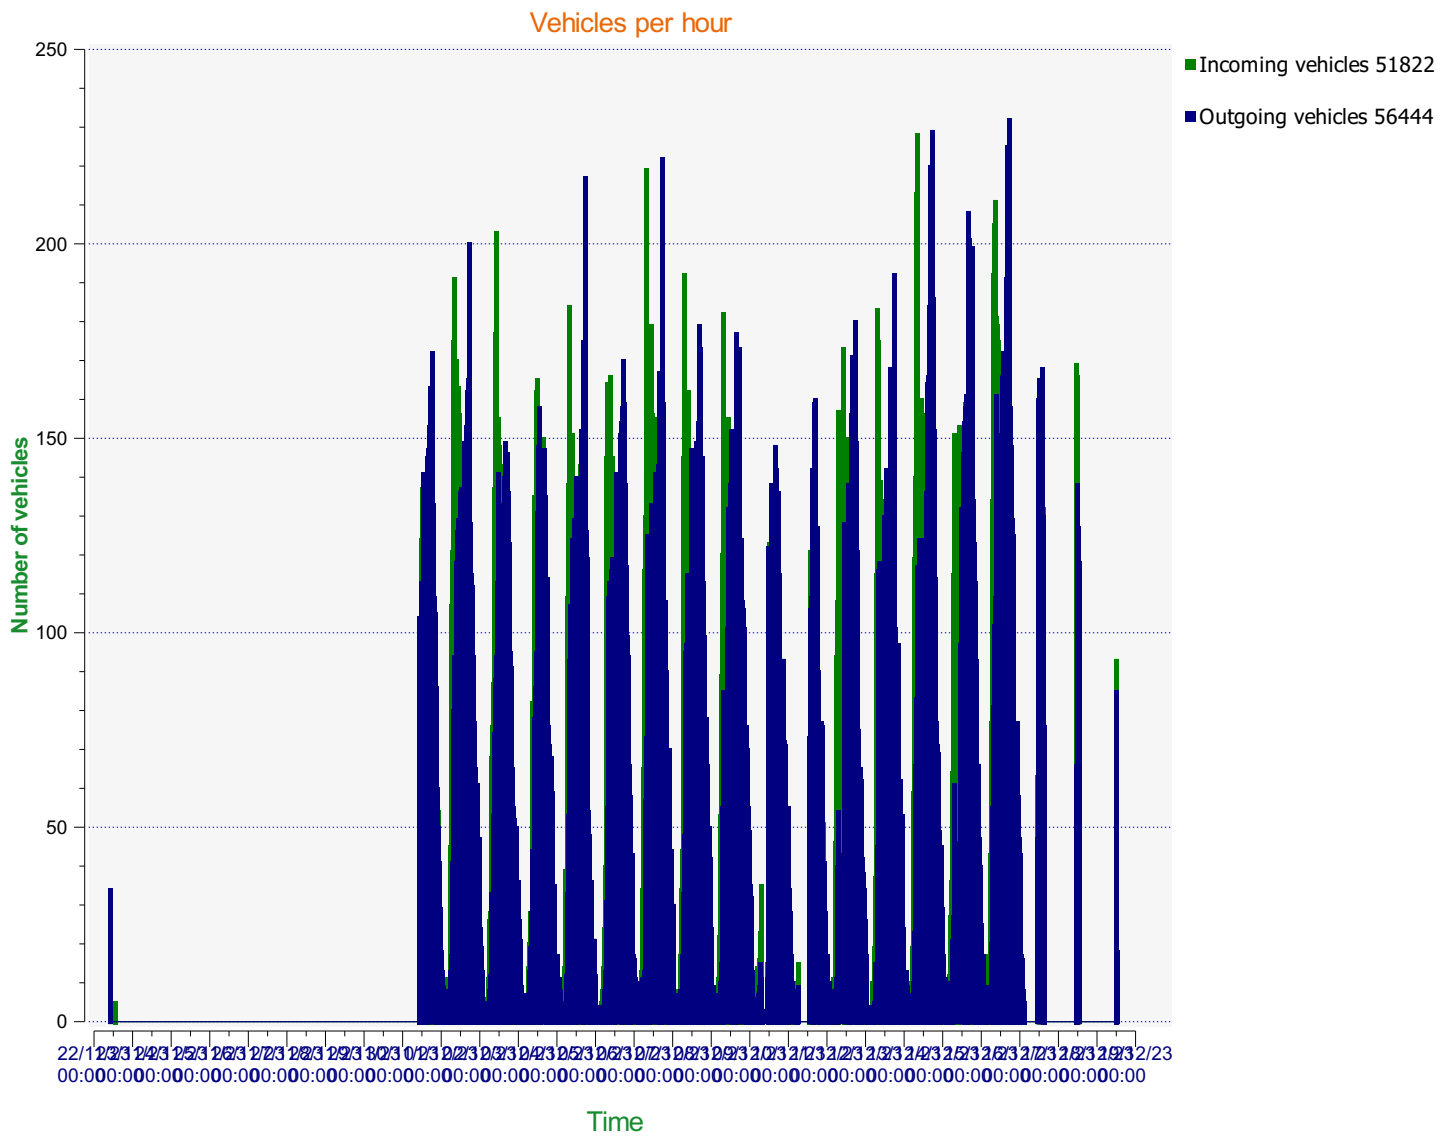

**Comments:**

NB "incoming" : traffic driving towards the SID flashing display

**Start date:** Wednesday, November 22, 2023 9:30 AM  
**End date:** Monday, December 18, 2023 12:00 PM

**Location:**

**Comments:**

**Start date:** Wednesday, November 22, 2023 9:30 AM  
**End date:** Monday, December 18, 2023 12:00 PM

**Location:**

**Comments:**

**Start date:** Wednesday, November 22, 2023 9:30 AM  
**End date:** Monday, December 18, 2023 12:00 PM

**Location:**

**Comments:**

**Start date:** Wednesday, November 22, 2023 9:30 AM  
**End date:** Monday, December 18, 2023 12:00 PM

**Location:**

**Comments:**

**Speed percentiles (incoming)**

**V30:** 21.00Mph **V50:** 23.00Mph **V85:** 26.00Mph

**Start date:** Wednesday, November 22, 2023 9:30 AM  
**End date:** Monday, December 18, 2023 12:00 PM

**Location:**

**Comments:**

**Speed percentile(outgoing)**

**V30:** 23.00Mph **V50:** 25.00Mph **V85:** 30.00Mph