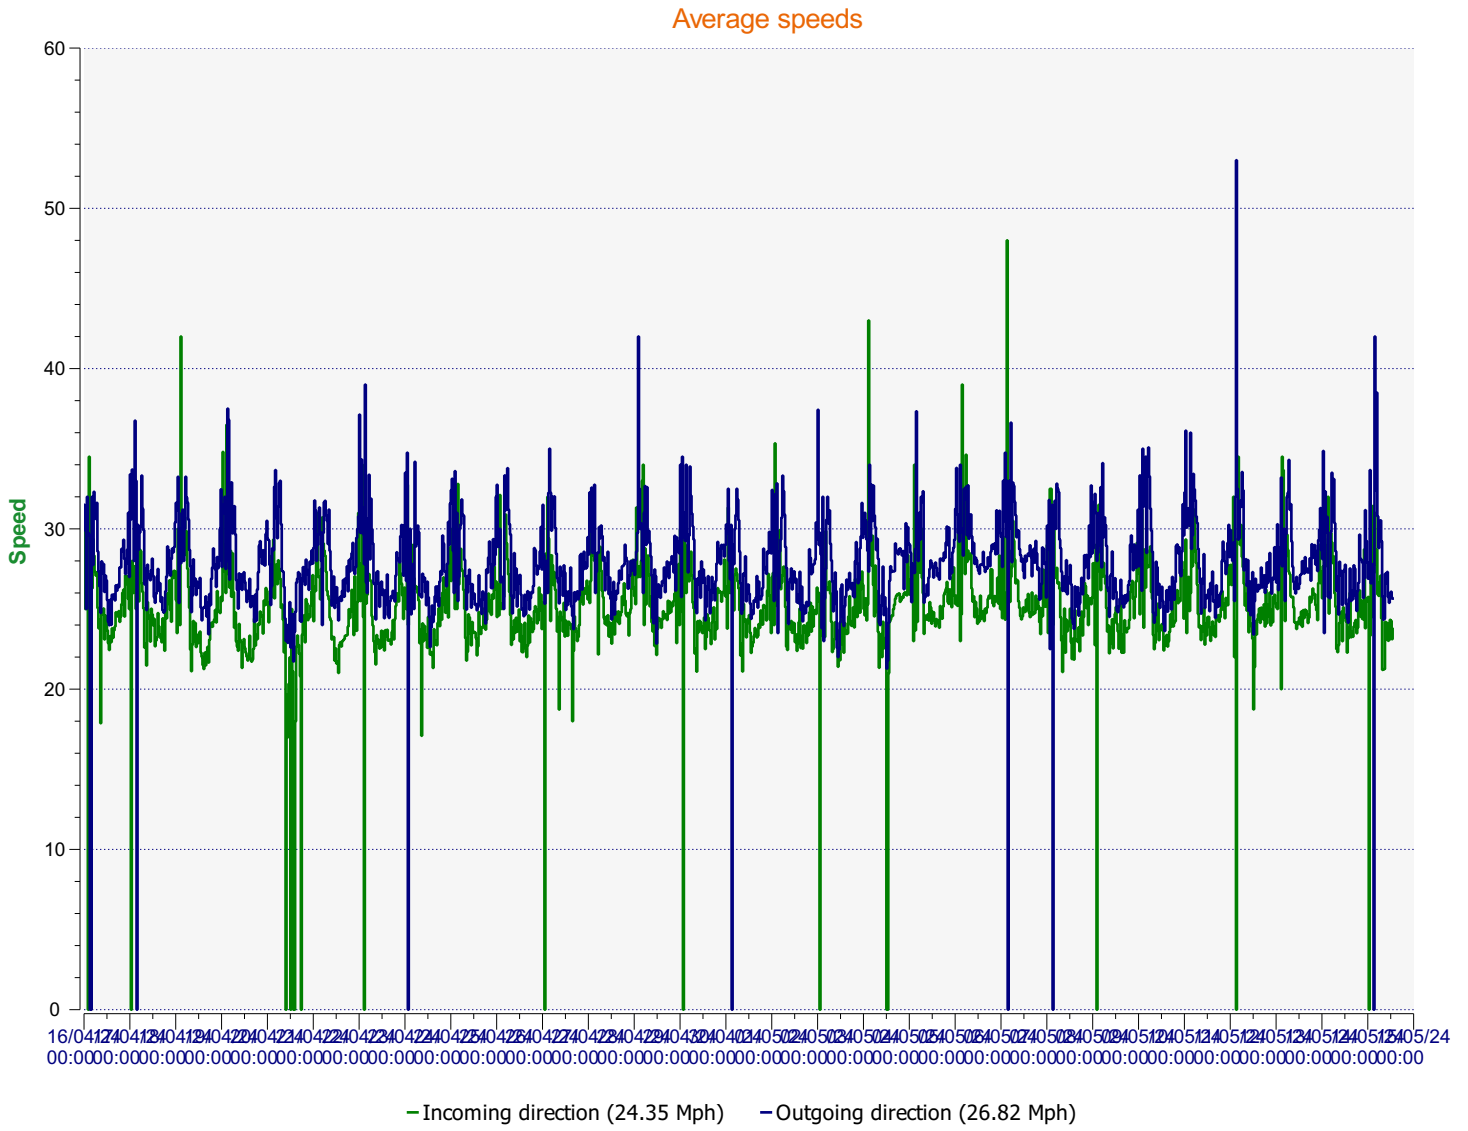

Élan Cité

DÉTECTER • INFORMER • SÉCURISER

Start date: Tuesday, April 16, 2024 12:00 AM
End date: Tuesday, May 14, 2024 1:00 PM

Location: Bath Road - Solar - 30mph

Comments:

Start date: Tuesday, April 16, 2024 12:00 AM
End date: Tuesday, May 14, 2024 1:00 PM

Location:

Comments:

Start date: Tuesday, April 16, 2024 12:00 AM
End date: Tuesday, May 14, 2024 1:00 PM

Location:

Comments:

Start date: Tuesday, April 16, 2024 12:00 AM
End date: Tuesday, May 14, 2024 1:00 PM

Location:

Comments:

Start date: Tuesday, April 16, 2024 12:00 AM
End date: Tuesday, May 14, 2024 1:00 PM

Location:

Comments:

Speed percentiles (incoming)

V30: 22.00Mph **V50:** 23.00Mph **V85:** 27.00Mph

Start date: Tuesday, April 16, 2024 12:00 AM
End date: Tuesday, May 14, 2024 1:00 PM

Location:

Comments:

Speed percentile(outgoing)

V30: 24.00Mph **V50:** 26.00Mph **V85:** 31.00Mph

Start date: Tuesday, April 16, 2024 12:00 AM
End date: Tuesday, May 14, 2024 1:00 PM

Location:

Comments: