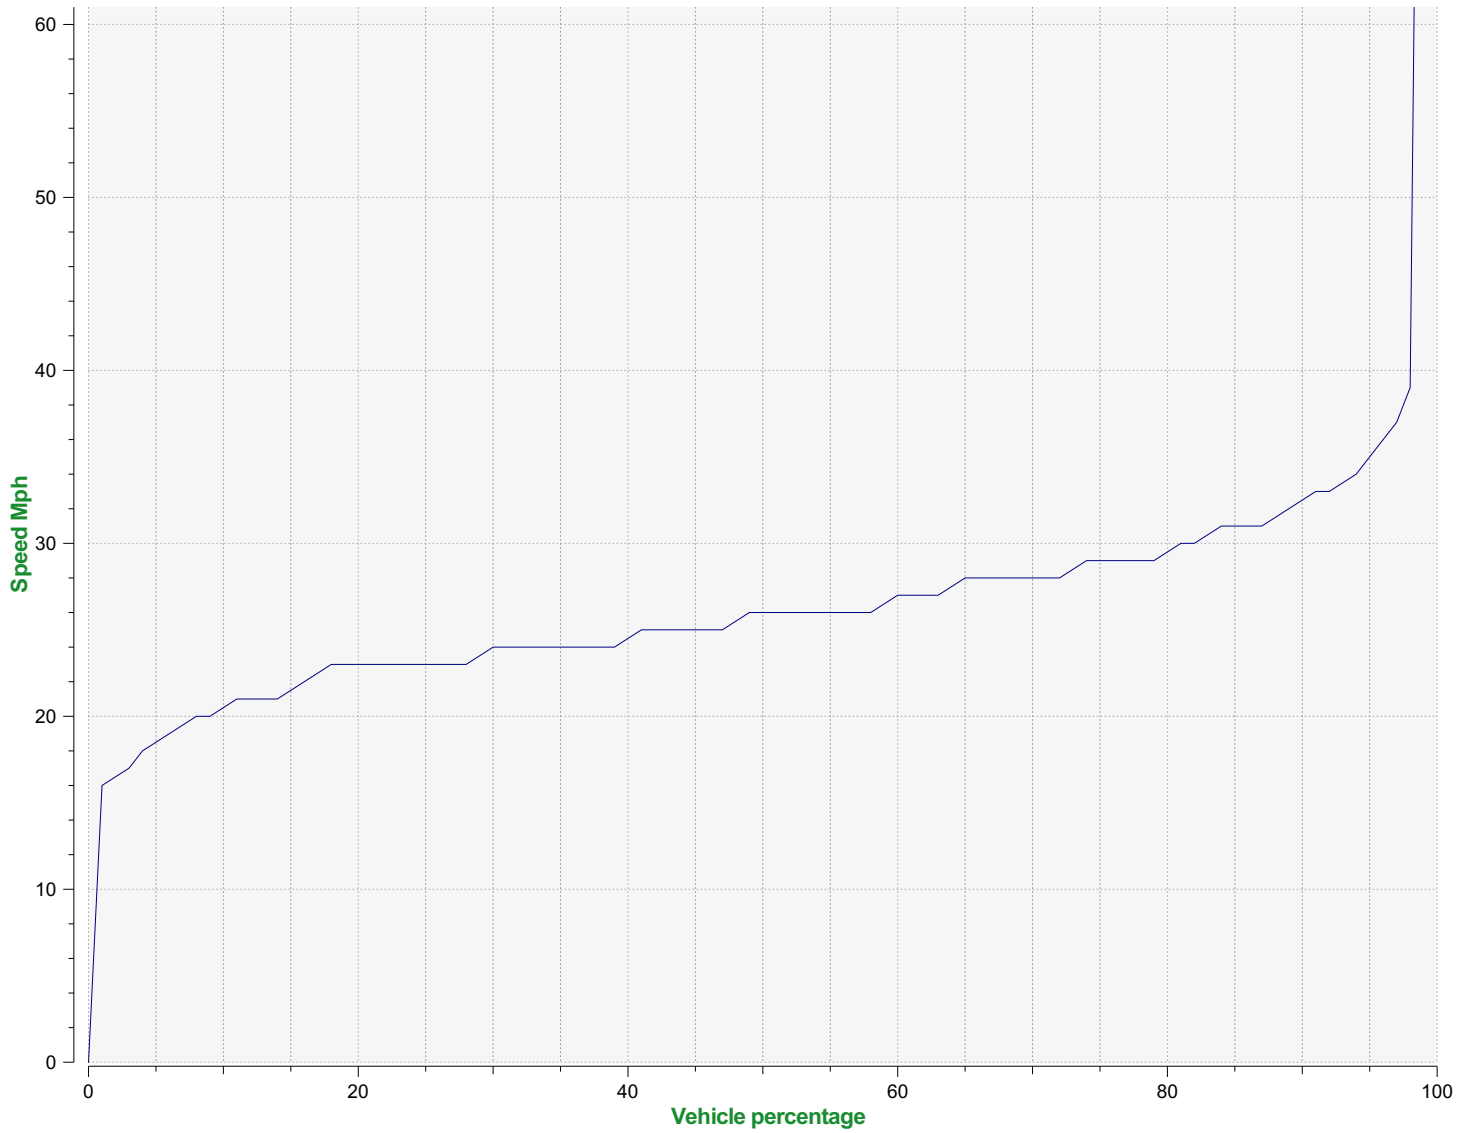

Location:

Comments:

Start date: Tuesday, April 16, 2024 12:00 AM
End date: Tuesday, May 14, 2024 1:00 PM

Location:

Comments:

Start date: Tuesday, April 16, 2024 12:00 AM
End date: Tuesday, May 14, 2024 1:00 PM

Location:

Comments:

Start date: Tuesday, April 16, 2024 12:00 AM
End date: Tuesday, May 14, 2024 1:00 PM

Location:

Comments:

Speed percentiles (incoming)

V30: 22.00Mph **V50:** 23.00Mph **V85:** 27.00Mph

Start date: Tuesday, April 16, 2024 12:00 AM
End date: Tuesday, May 14, 2024 1:00 PM

Location:

Comments:

Speed percentile(outgoing)

V30: 24.00Mph **V50:** 26.00Mph **V85:** 31.00Mph

Start date: Tuesday, April 16, 2024 12:00 AM
End date: Tuesday, May 14, 2024 1:00 PM

Location:

Comments: