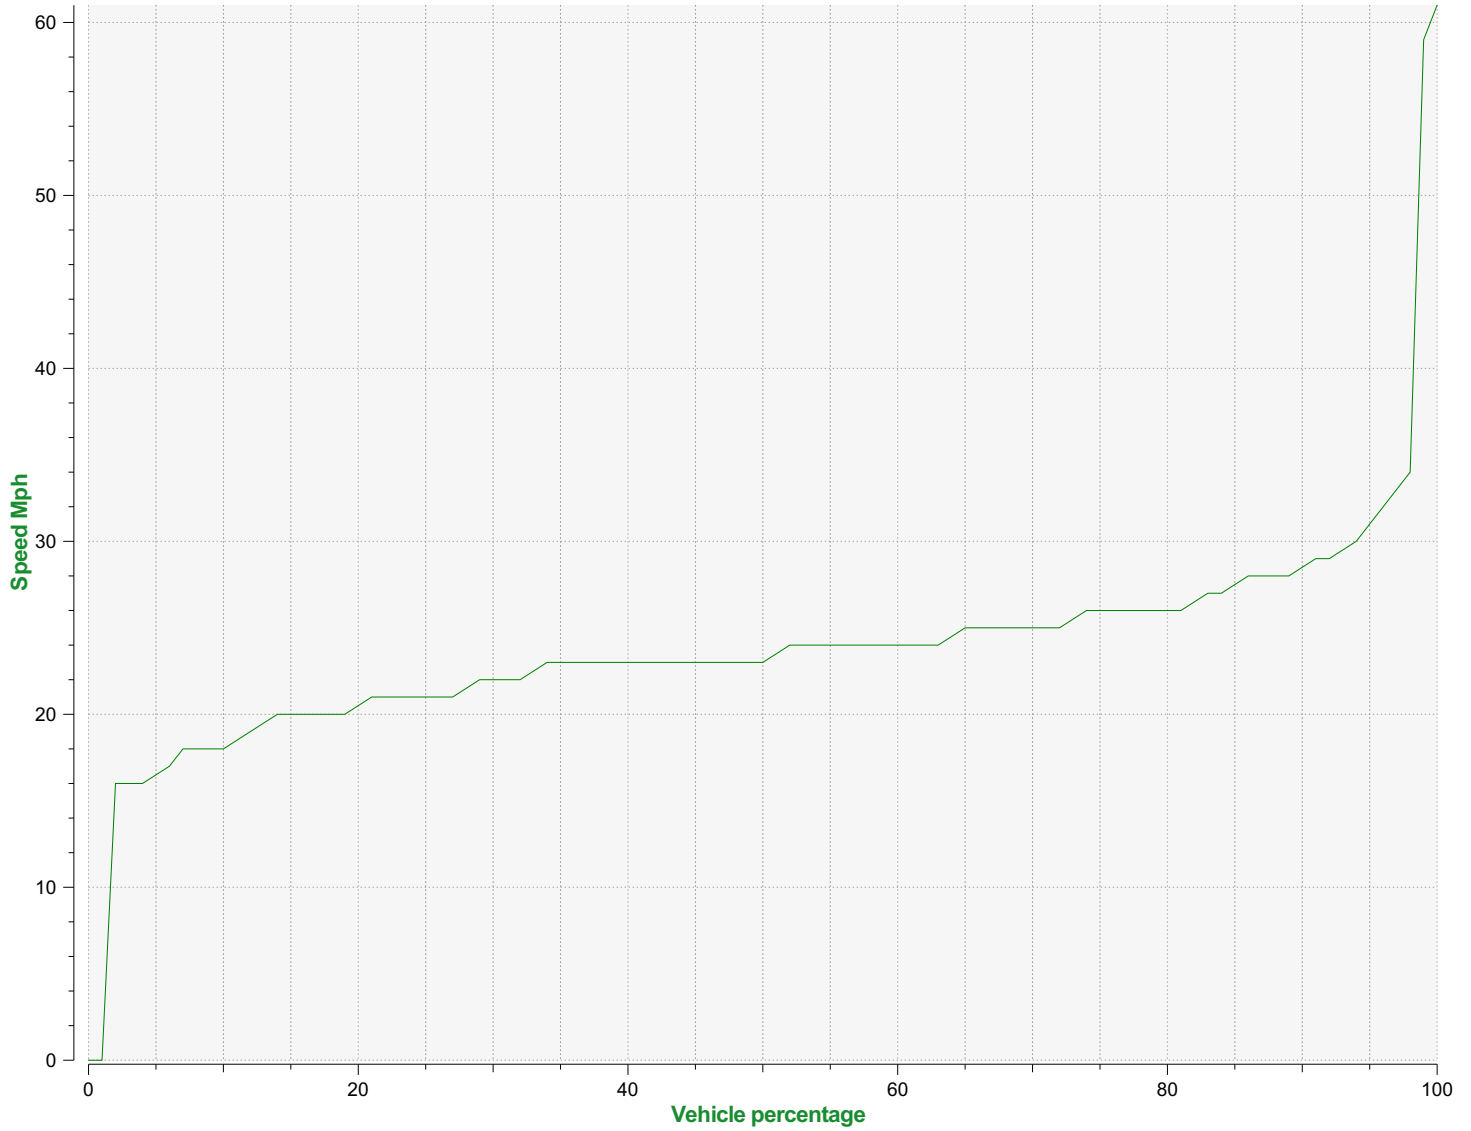

Location:

Comments:

Start date: Tuesday, April 16, 2024 12:00 AM
End date: Tuesday, May 14, 2024 1:00 PM

Location:

Comments:

Start date: Tuesday, April 16, 2024 12:00 AM
End date: Tuesday, May 14, 2024 1:00 PM

Location:

Comments:

Start date: Tuesday, April 16, 2024 12:00 AM
End date: Tuesday, May 14, 2024 1:00 PM

Location:

Comments:

Speed percentiles (incoming)

V30: 22.00Mph **V50:** 23.00Mph **V85:** 27.00Mph

Start date: Tuesday, April 16, 2024 12:00 AM
End date: Tuesday, May 14, 2024 1:00 PM

Location:

Comments:

Speed percentile(outgoing)

V30: 24.00Mph **V50:** 26.00Mph **V85:** 31.00Mph

Start date: Tuesday, April 16, 2024 12:00 AM
End date: Tuesday, May 14, 2024 1:00 PM

Location:

Comments: