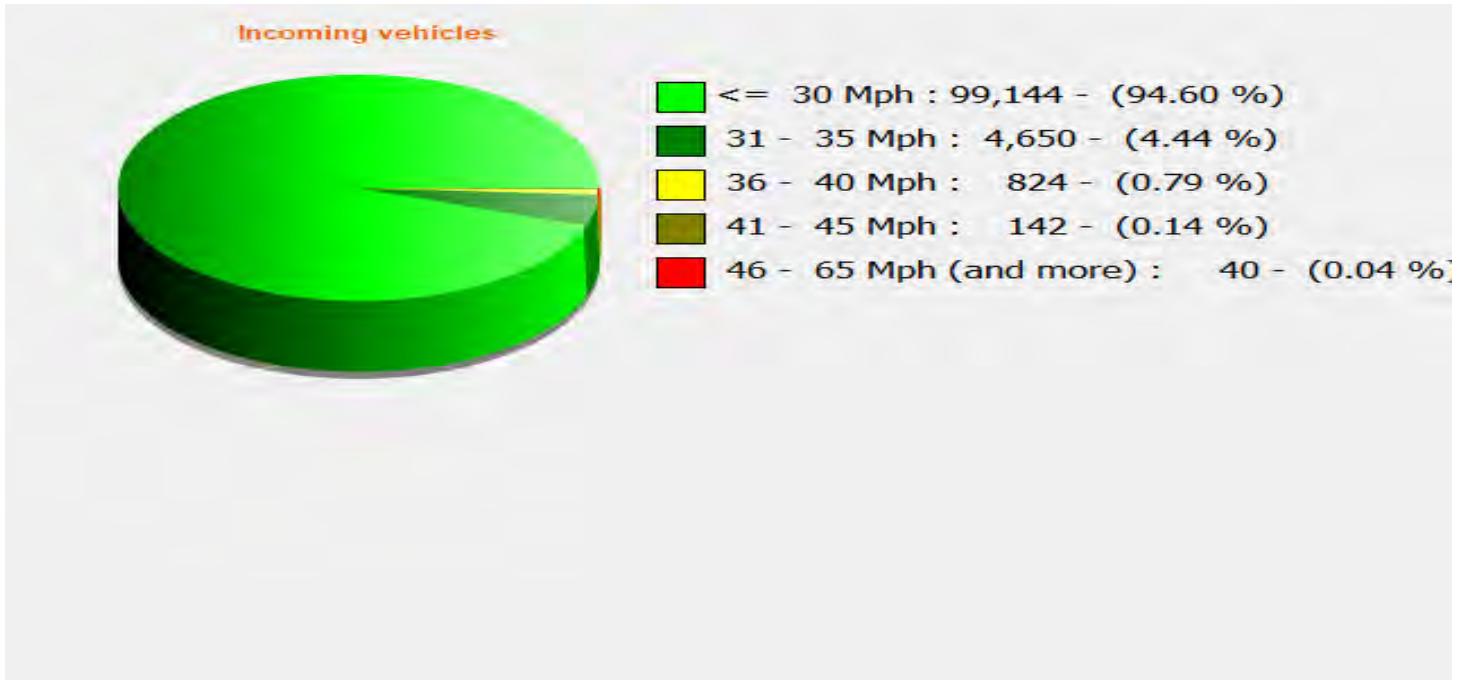

Start date: Tuesday, April 16, 2024 12:00 AM
End date: Tuesday, May 14, 2024 1:00 PM

Location:

Comments: