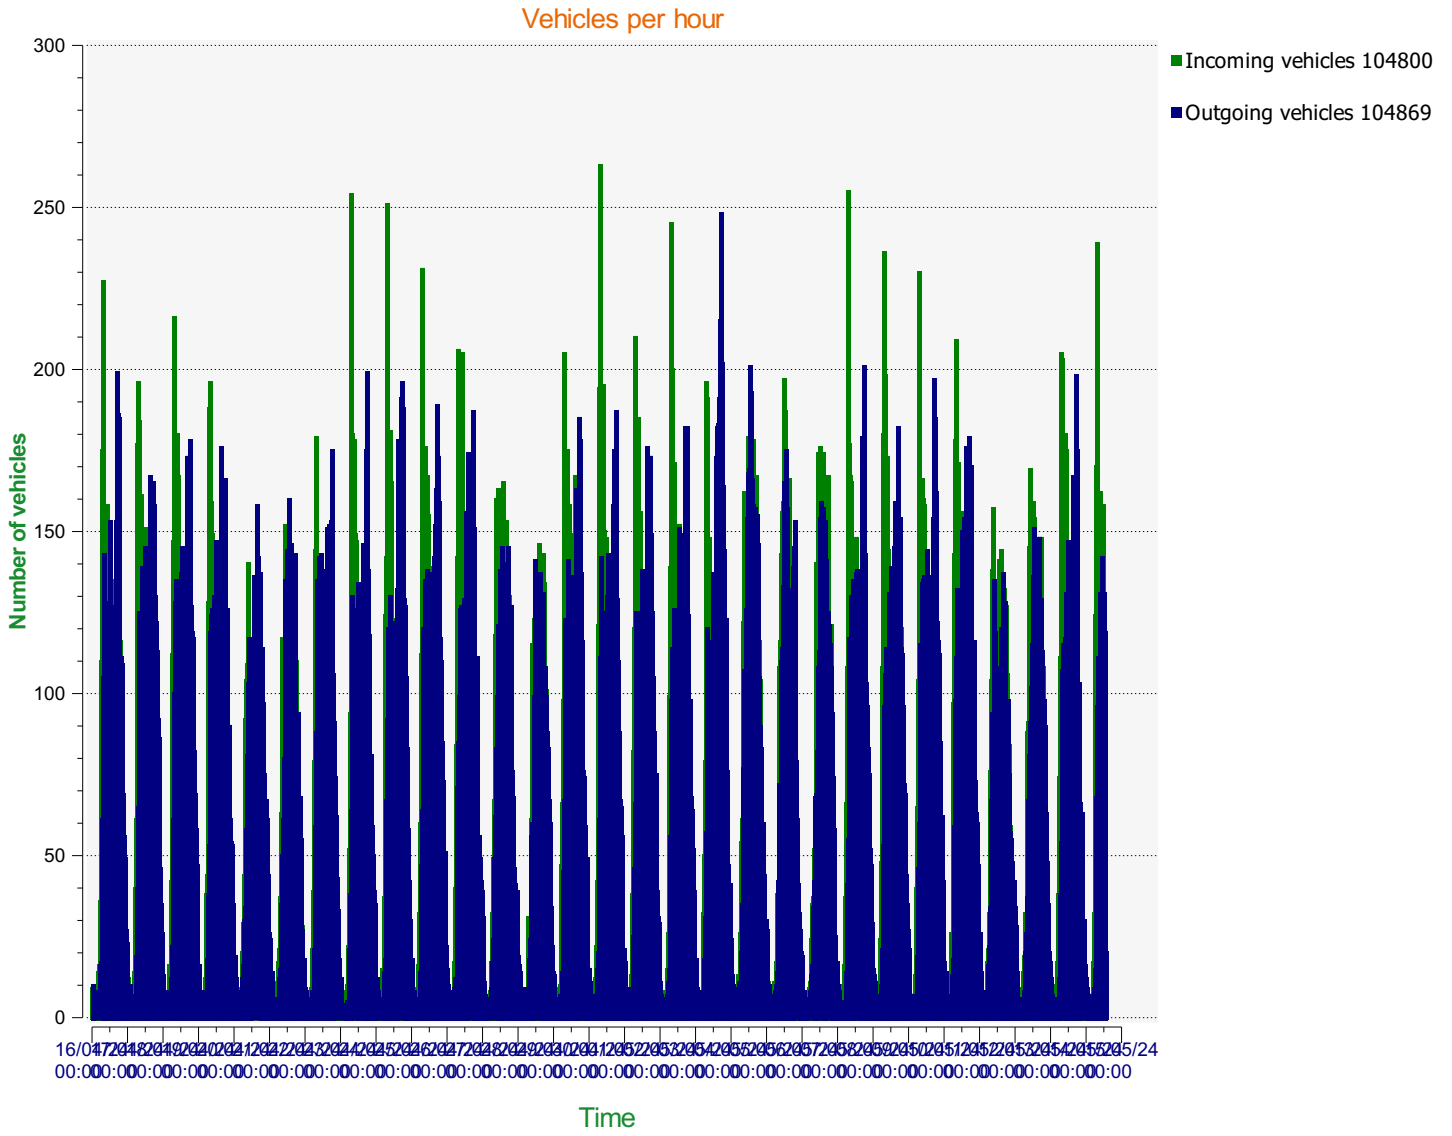

Élan Cité

DÉTECTER • INFORMER • SÉCURISER

Start date: Tuesday, April 16, 2024 12:00 AM
End date: Tuesday, May 14, 2024 1:00 PM

Location: Bath Road - Solar - 30mph

Comments:

Start date: Tuesday, April 16, 2024 12:00 AM
End date: Tuesday, May 14, 2024 1:00 PM

Location:

Comments:

Start date: Tuesday, April 16, 2024 12:00 AM
End date: Tuesday, May 14, 2024 1:00 PM

Location:

Comments:

Start date: Tuesday, April 16, 2024 12:00 AM
End date: Tuesday, May 14, 2024 1:00 PM

Location:

Comments:

Start date: Tuesday, April 16, 2024 12:00 AM
End date: Tuesday, May 14, 2024 1:00 PM

Location:

Comments:

Speed percentiles (incoming)

V30: 22.00Mph **V50:** 23.00Mph **V85:** 27.00Mph

Start date: Tuesday, April 16, 2024 12:00 AM
End date: Tuesday, May 14, 2024 1:00 PM

Location:

Comments:

Speed percentile(outgoing)

V30: 24.00Mph **V50:** 26.00Mph **V85:** 31.00Mph

Start date: Tuesday, April 16, 2024 12:00 AM
End date: Tuesday, May 14, 2024 1:00 PM

Location:

Comments: