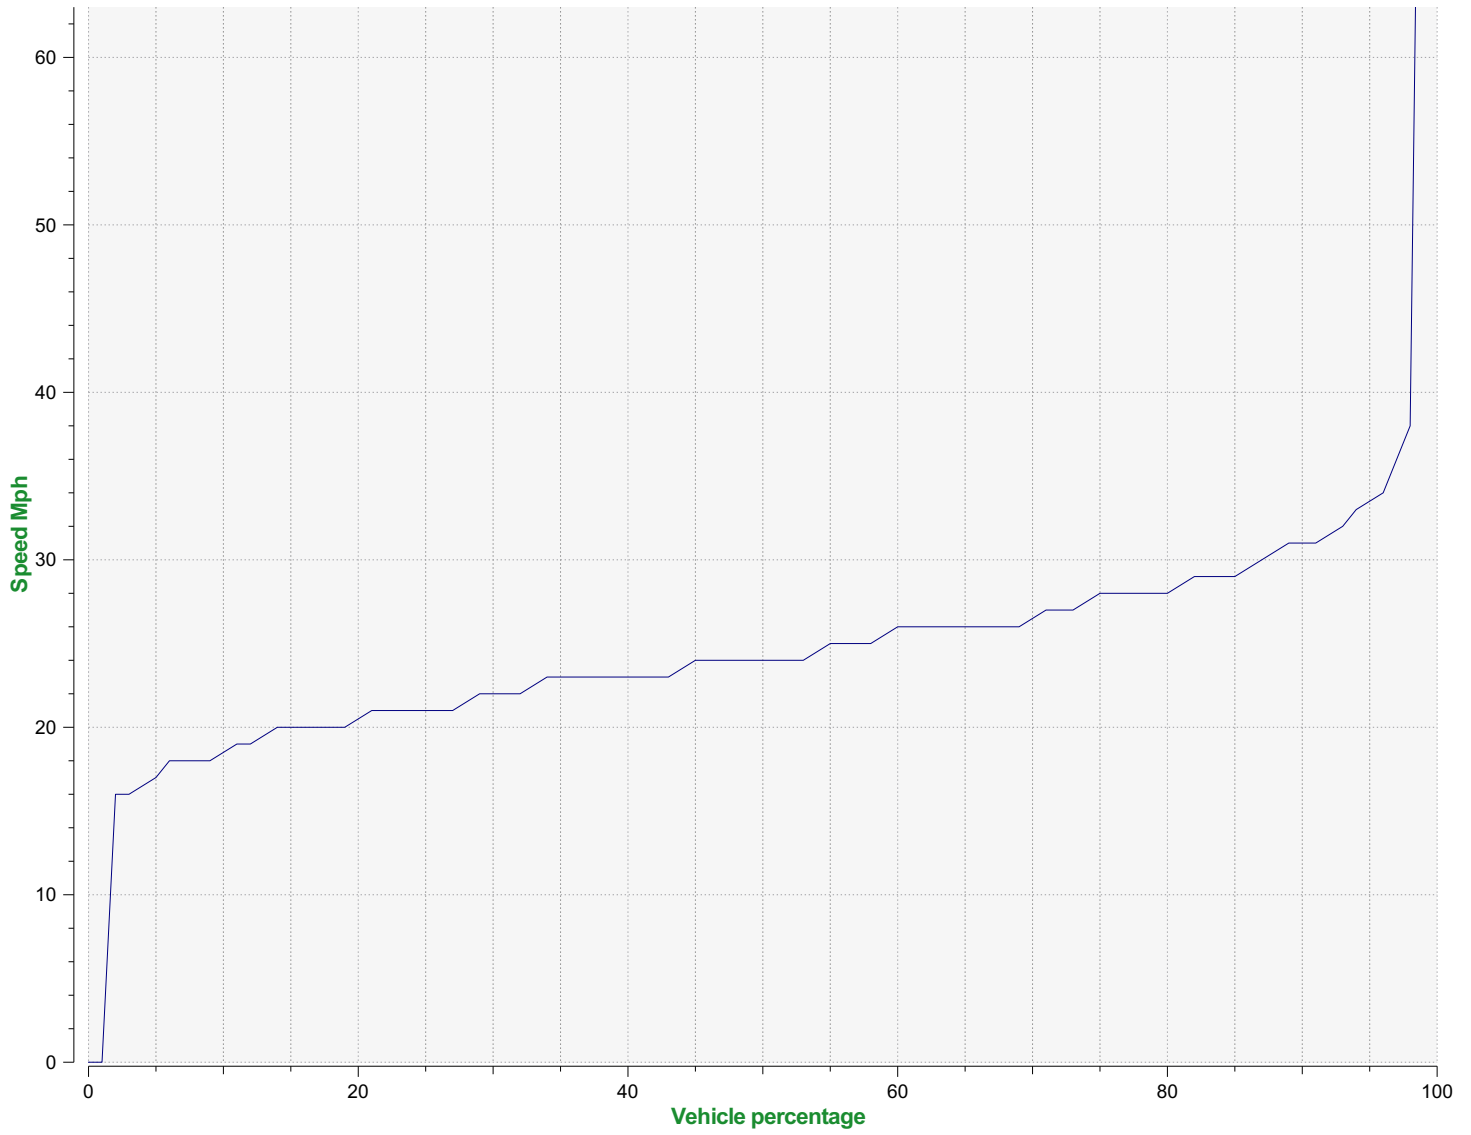

Location:

Comments:

Start date: Wednesday, August 30, 2023 12:00 AM
End date: Wednesday, September 13, 2023 12:00 PM

Location:

Comments:

Outgoing vehicles

	<= 30 Mph : 62,008 - (87.54 %)
	31 - 35 Mph : 7,002 - (9.88 %)
	36 - 40 Mph : 1,441 - (2.03 %)
	41 - 45 Mph : 227 - (0.32 %)
	46 - 65 Mph (and more) : 157 - (0.22 %)

Start date: Wednesday, August 30, 2023 12:00 AM
End date: Wednesday, September 13, 2023 12:00 PM

Location:

Comments:

Speed percentiles (incoming)

V30: 20.00Mph **V50:** 22.00Mph **V85:** 27.00Mph

Start date: Wednesday, August 30, 2023 12:00 AM
End date: Wednesday, September 13, 2023 12:00 PM

Location:

Comments:

Speed percentile(outgoing)

V30: 22.00Mph **V50:** 24.00Mph **V85:** 29.00Mph

Start date: Wednesday, August 30, 2023 12:00 AM
End date: Wednesday, September 13, 2023 12:00 PM

Location:

Comments: