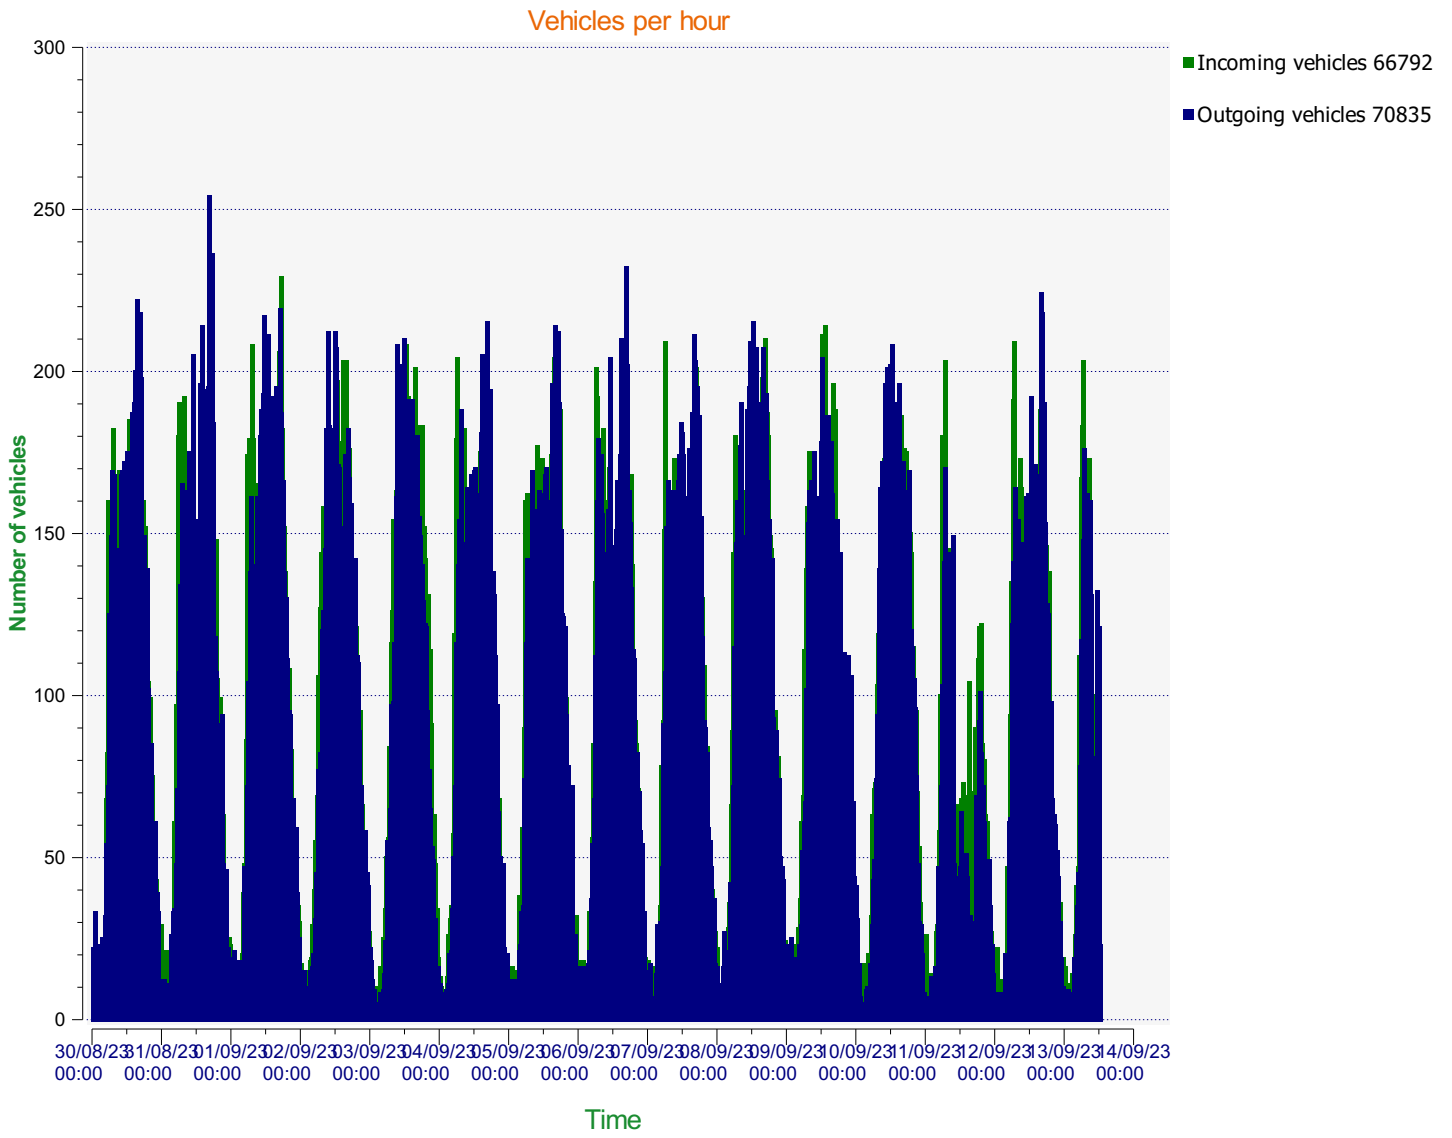

Location:

Comments:

Start date: Wednesday, August 30, 2023 12:00 AM
End date: Wednesday, September 13, 2023 12:00 PM

Location:

Comments:

Start date: Wednesday, August 30, 2023 12:00 AM
End date: Wednesday, September 13, 2023 12:00 PM

Location:

Comments:

Start date: Wednesday, August 30, 2023 12:00 AM
End date: Wednesday, September 13, 2023 12:00 PM

Location:

Comments:

Outgoing vehicles

	<= 30 Mph : 62,008 - (87.54 %)
	31 - 35 Mph : 7,002 - (9.88 %)
	36 - 40 Mph : 1,441 - (2.03 %)
	41 - 45 Mph : 227 - (0.32 %)
	46 - 65 Mph (and more) : 157 - (0.22 %)

Start date: Wednesday, August 30, 2023 12:00 AM
End date: Wednesday, September 13, 2023 12:00 PM

Location:

Comments:

Speed percentiles (incoming)

V30: 20.00Mph **V50:** 22.00Mph **V85:** 27.00Mph

Start date: Wednesday, August 30, 2023 12:00 AM
End date: Wednesday, September 13, 2023 12:00 PM

Location:

Comments:

Speed percentile(outgoing)

V30: 22.00Mph **V50:** 24.00Mph **V85:** 29.00Mph

Start date: Wednesday, August 30, 2023 12:00 AM
End date: Wednesday, September 13, 2023 12:00 PM

Location:

Comments: