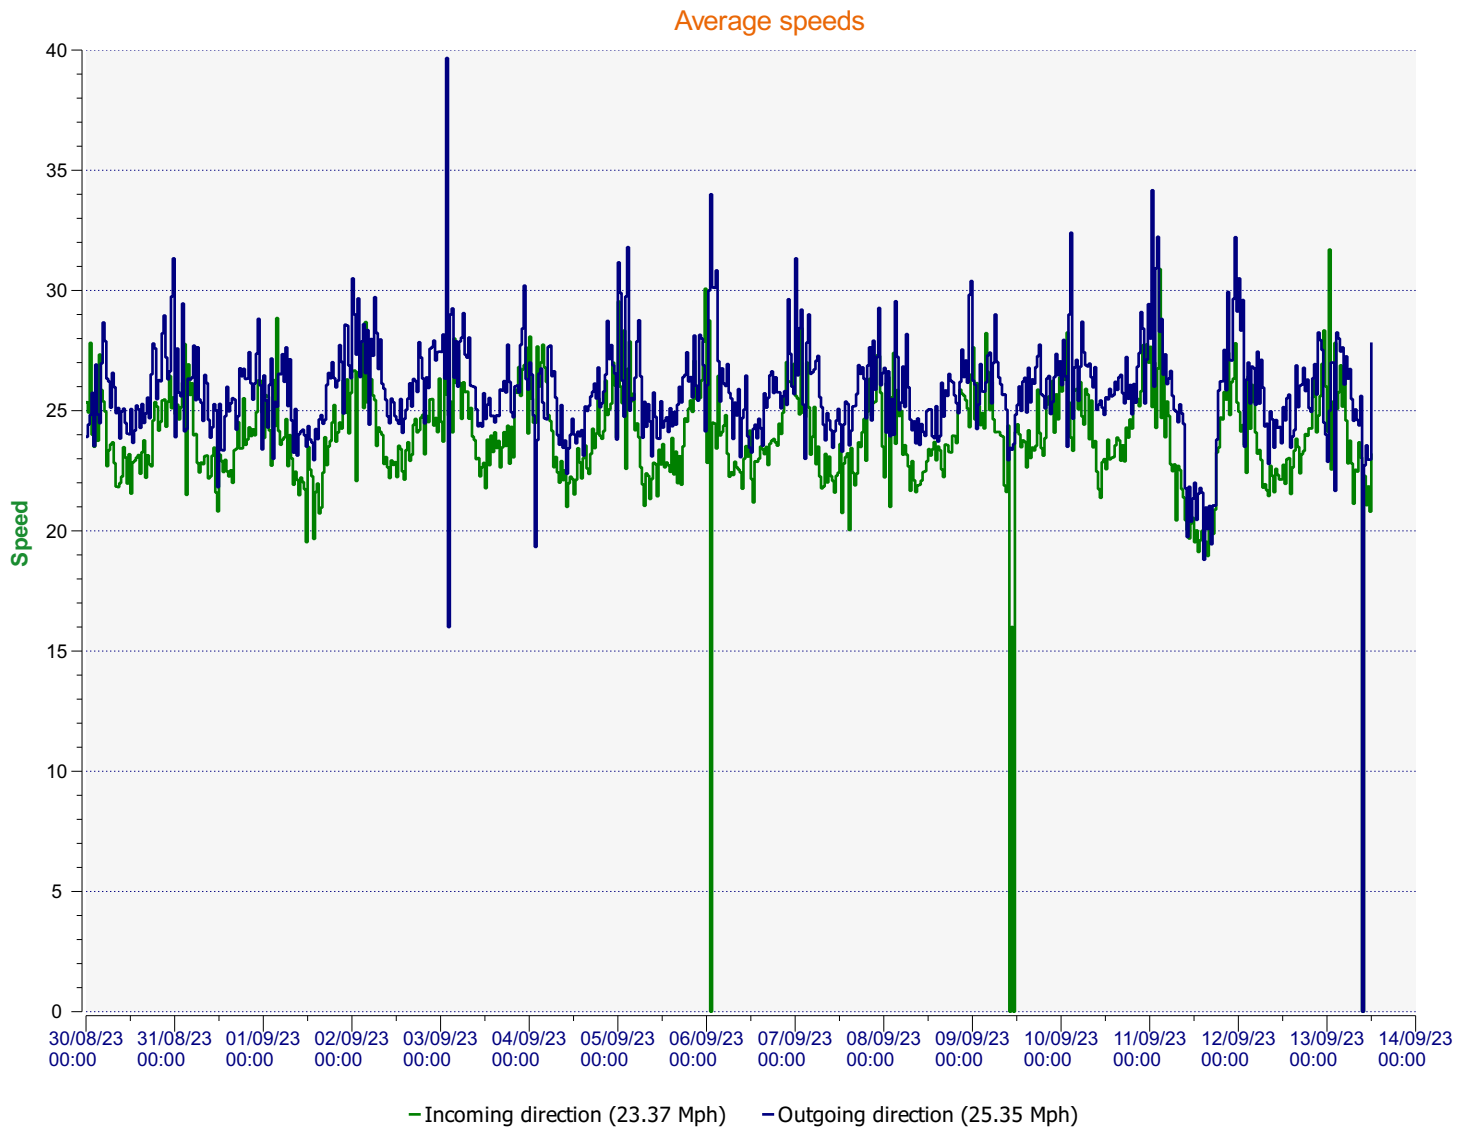

Start date: Wednesday, August 30, 2023 12:00 AM
End date: Wednesday, September 13, 2023 12:00 PM

Location:

Comments: