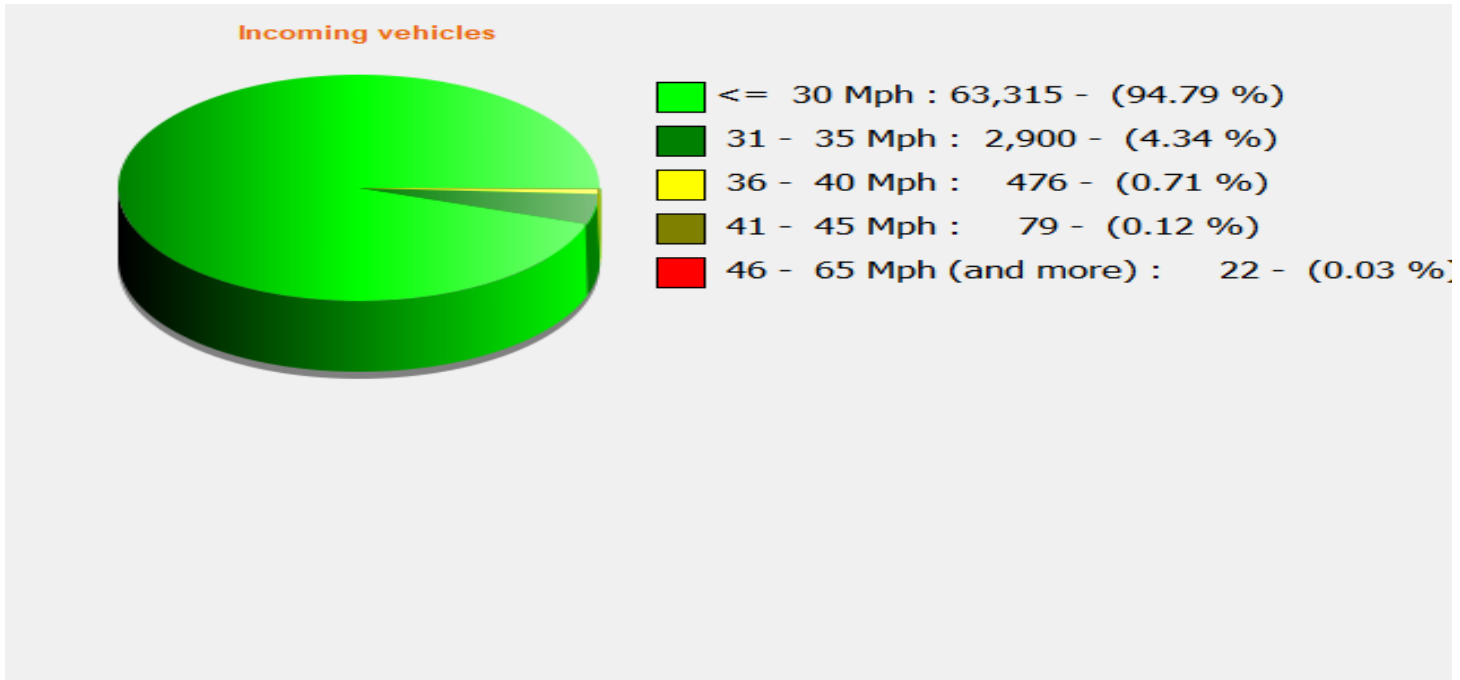

Start date: Wednesday, August 30, 2023 12:00 AM
End date: Wednesday, September 13, 2023 12:00 PM

Location:

Comments: