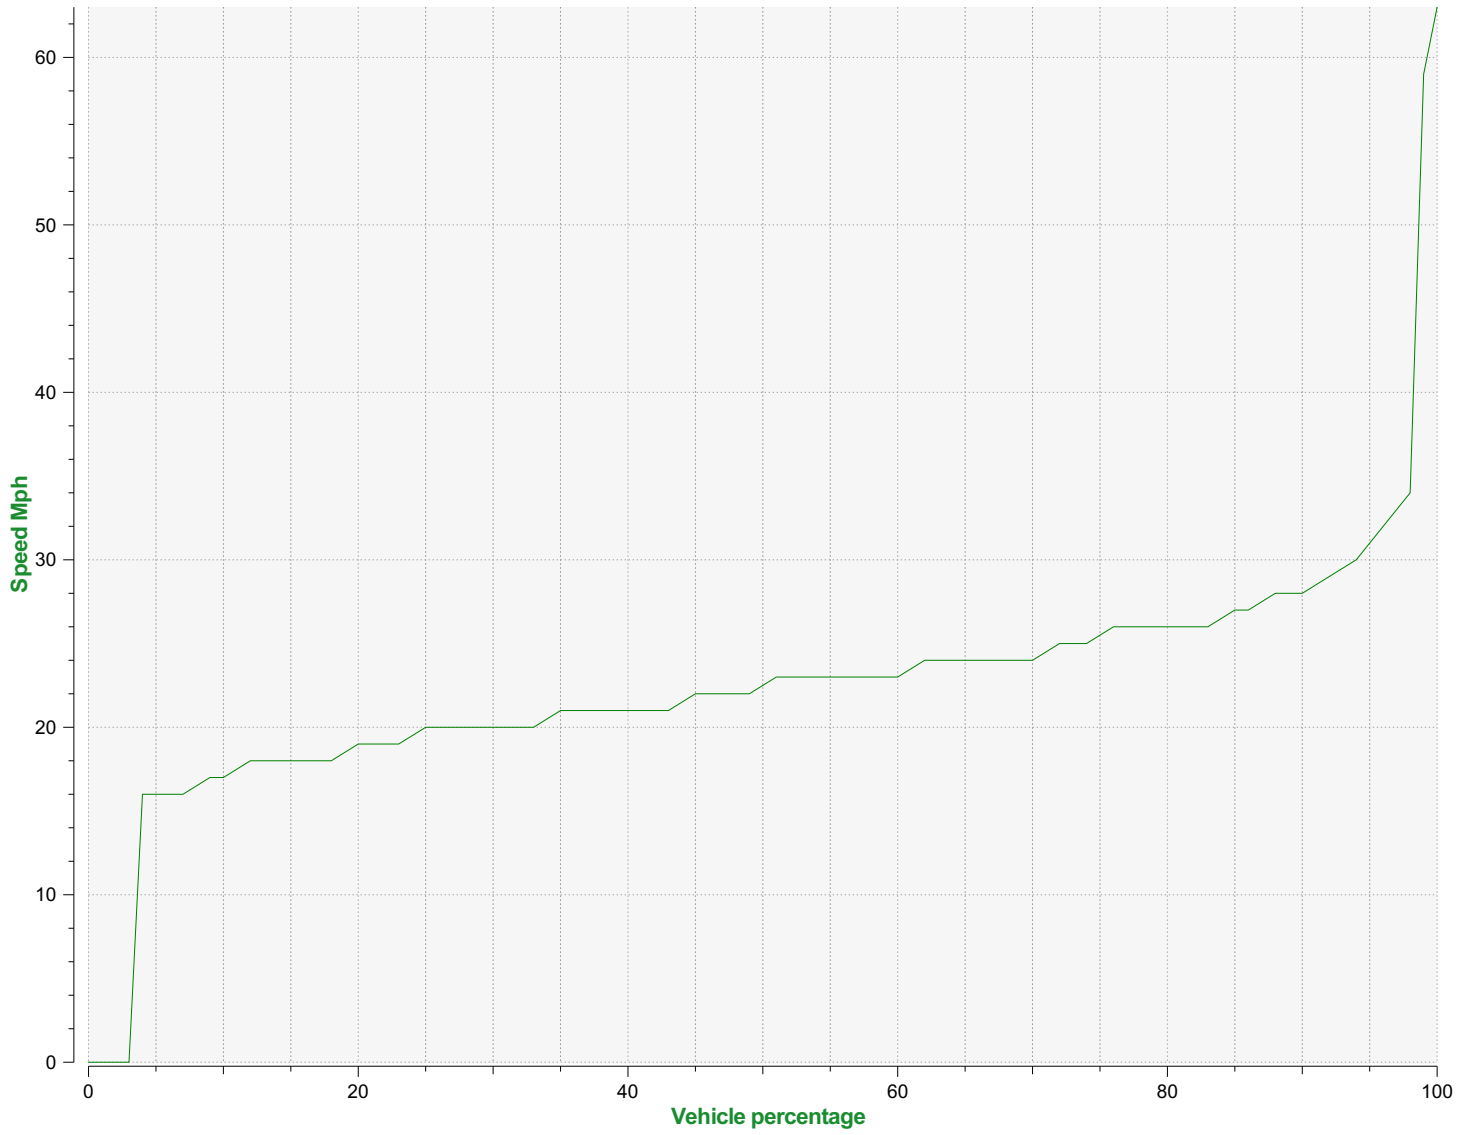

Location:

Comments:

Start date: Wednesday, August 30, 2023 12:00 AM
End date: Wednesday, September 13, 2023 12:00 PM

Location:

Comments:

Outgoing vehicles

	<= 30 Mph : 62,008 - (87.54 %)
	31 - 35 Mph : 7,002 - (9.88 %)
	36 - 40 Mph : 1,441 - (2.03 %)
	41 - 45 Mph : 227 - (0.32 %)
	46 - 65 Mph (and more) : 157 - (0.22 %)

Start date: Wednesday, August 30, 2023 12:00 AM
End date: Wednesday, September 13, 2023 12:00 PM

Location:

Comments:

Speed percentiles (incoming)

V30: 20.00Mph **V50:** 22.00Mph **V85:** 27.00Mph

Start date: Wednesday, August 30, 2023 12:00 AM
End date: Wednesday, September 13, 2023 12:00 PM

Location:

Comments:

Speed percentile(outgoing)

V30: 22.00Mph **V50:** 24.00Mph **V85:** 29.00Mph

Start date: Wednesday, August 30, 2023 12:00 AM
End date: Wednesday, September 13, 2023 12:00 PM

Location:

Comments: