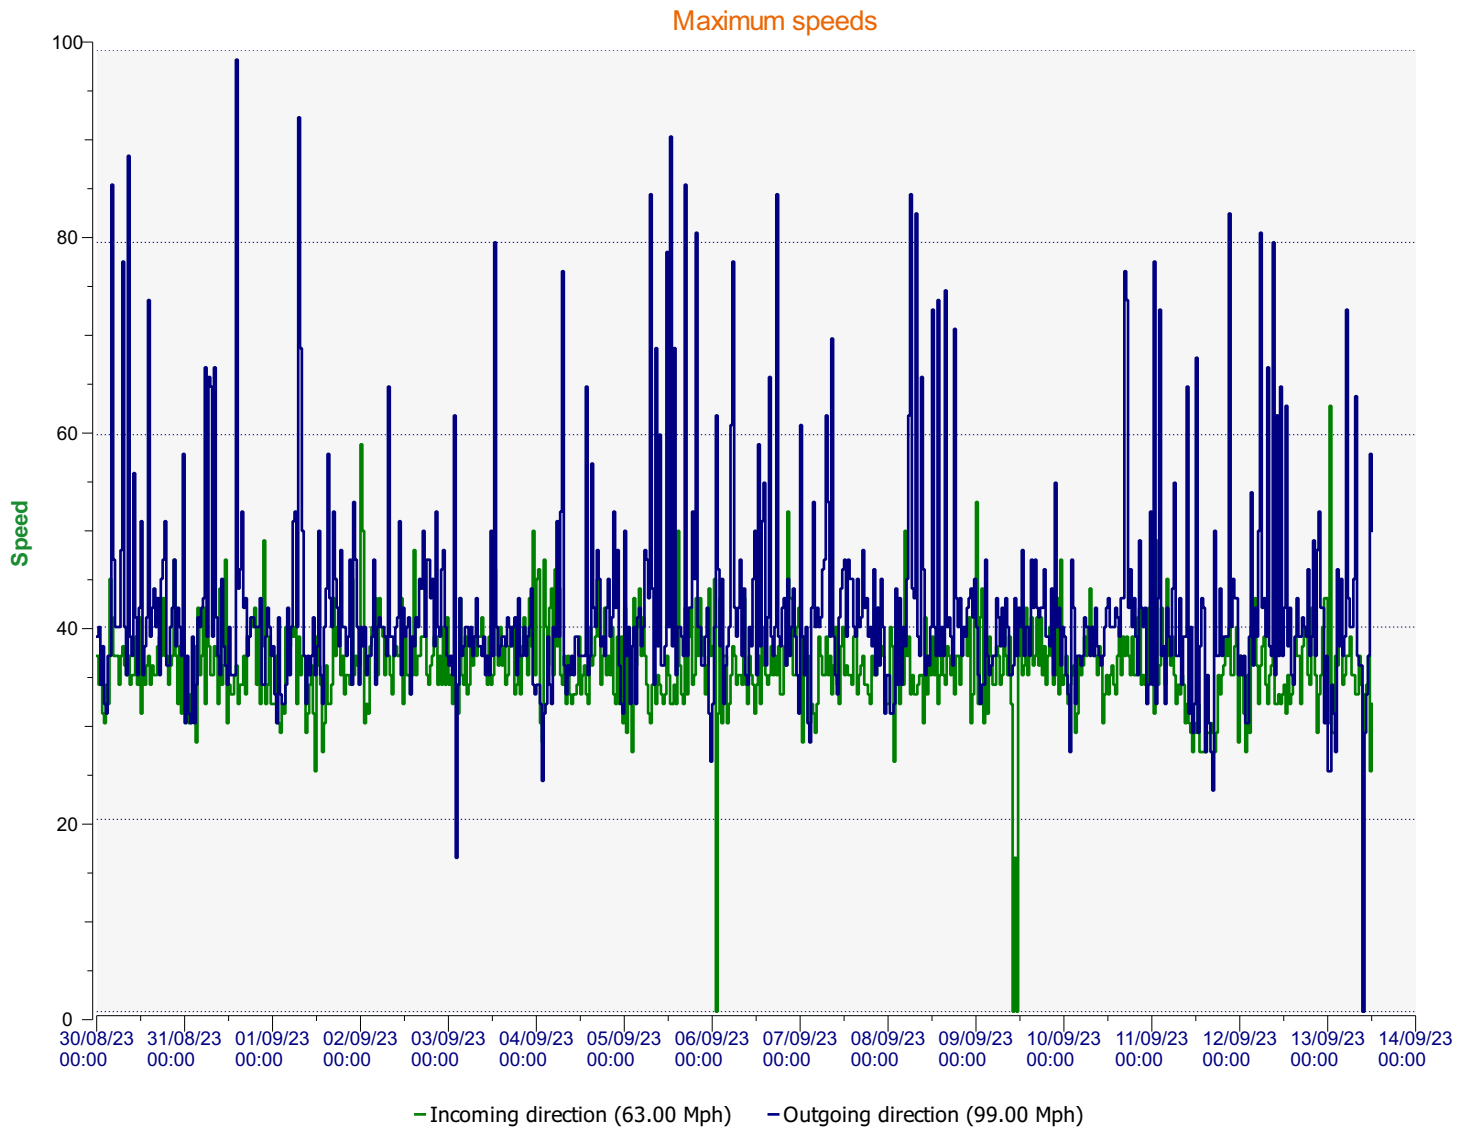

Location:

Comments:

Start date: Wednesday, August 30, 2023 12:00 AM
End date: Wednesday, September 13, 2023 12:00 PM

Location:

Comments:

Start date: Wednesday, August 30, 2023 12:00 AM
End date: Wednesday, September 13, 2023 12:00 PM

Location:

Comments:

Start date: Wednesday, August 30, 2023 12:00 AM
End date: Wednesday, September 13, 2023 12:00 PM

Location:

Comments:

Outgoing vehicles

	<= 30 Mph : 62,008 - (87.54 %)
	31 - 35 Mph : 7,002 - (9.88 %)
	36 - 40 Mph : 1,441 - (2.03 %)
	41 - 45 Mph : 227 - (0.32 %)
	46 - 65 Mph (and more) : 157 - (0.22 %)

Start date: Wednesday, August 30, 2023 12:00 AM
End date: Wednesday, September 13, 2023 12:00 PM

Location:

Comments:

Speed percentiles (incoming)

V30: 20.00Mph **V50:** 22.00Mph **V85:** 27.00Mph

Start date: Wednesday, August 30, 2023 12:00 AM
End date: Wednesday, September 13, 2023 12:00 PM

Location:

Comments:

Speed percentile(outgoing)

V30: 22.00Mph **V50:** 24.00Mph **V85:** 29.00Mph

Start date: Wednesday, August 30, 2023 12:00 AM
End date: Wednesday, September 13, 2023 12:00 PM

Location:

Comments: