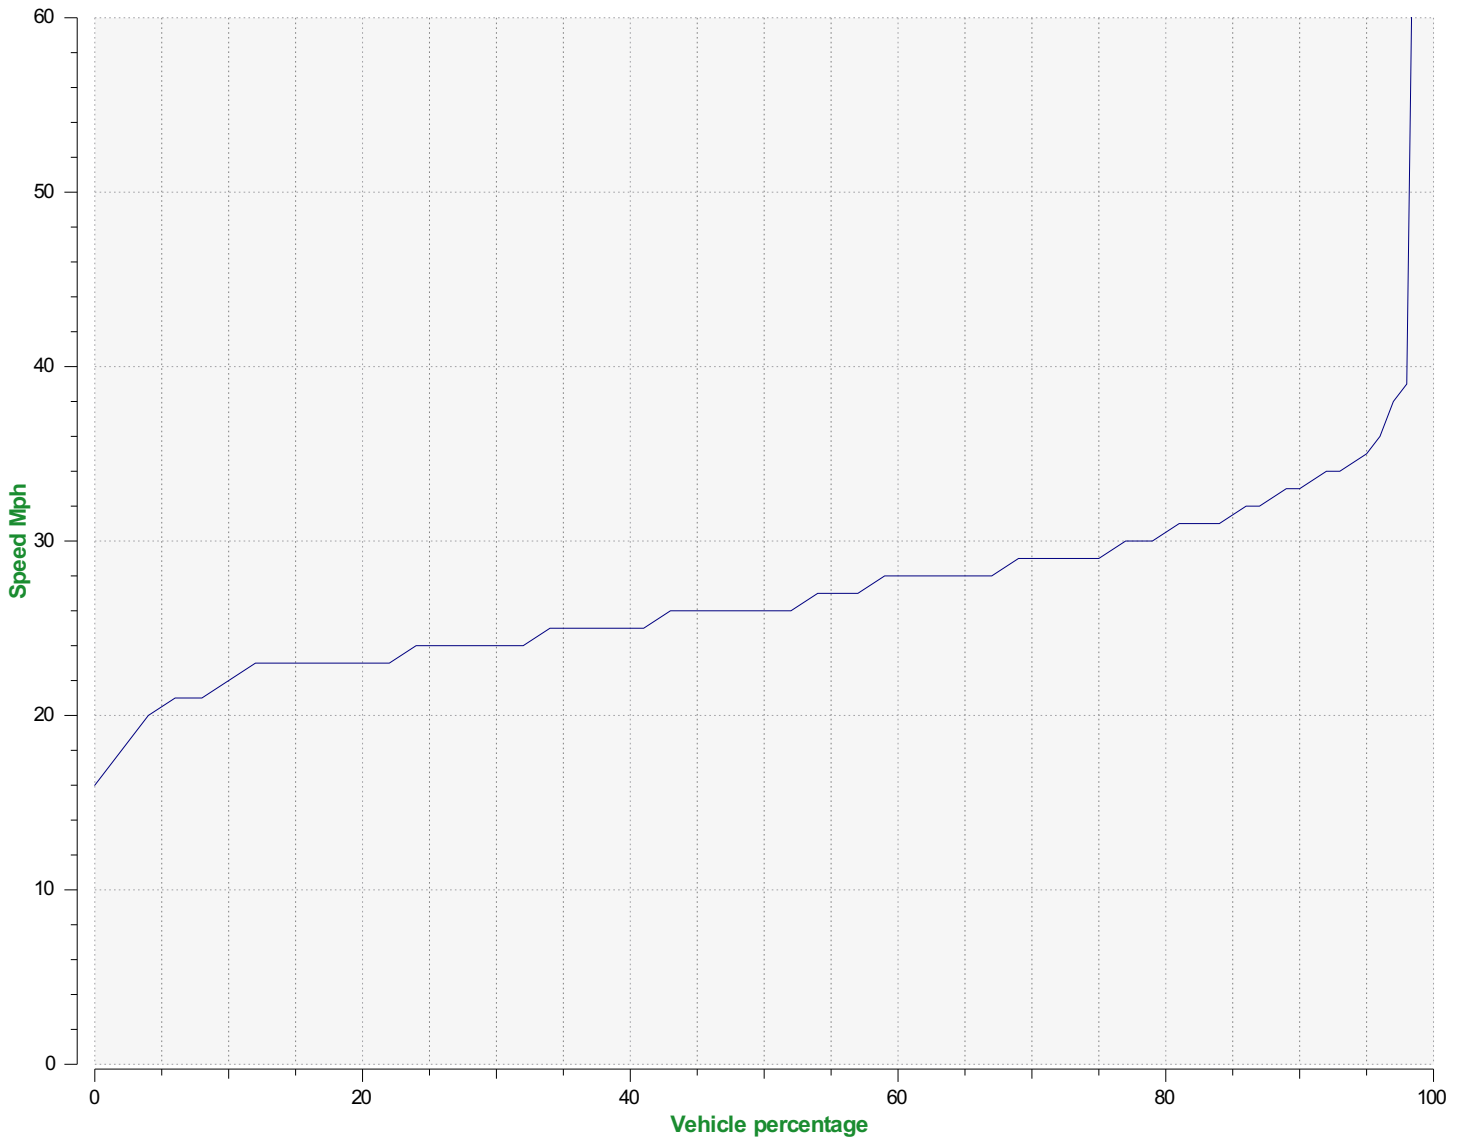

**Location:**

**Comments:**

**Start date:** Wednesday, July 24, 2024 12:00 AM  
**End date:** Tuesday, August 6, 2024 8:00 AM

**Location:**

**Comments:**

**Start date:** Wednesday, July 24, 2024 12:00 AM  
**End date:** Tuesday, August 6, 2024 8:00 AM

**Location:**

**Comments:**

**Speed percentiles (incoming)**

**V30:** 23.00Mph    **V50:** 24.00Mph    **V85:** 28.00Mph

**Start date:** Wednesday, July 24, 2024 12:00 AM  
**End date:** Tuesday, August 6, 2024 8:00 AM

**Location:**

**Comments:**

**Speed percentile(outgoing)**

**V30:** 24.00Mph    **V50:** 26.00Mph    **V85:** 31.00Mph

**Start date:** Wednesday, July 24, 2024 12:00 AM  
**End date:** Tuesday, August 6, 2024 8:00 AM