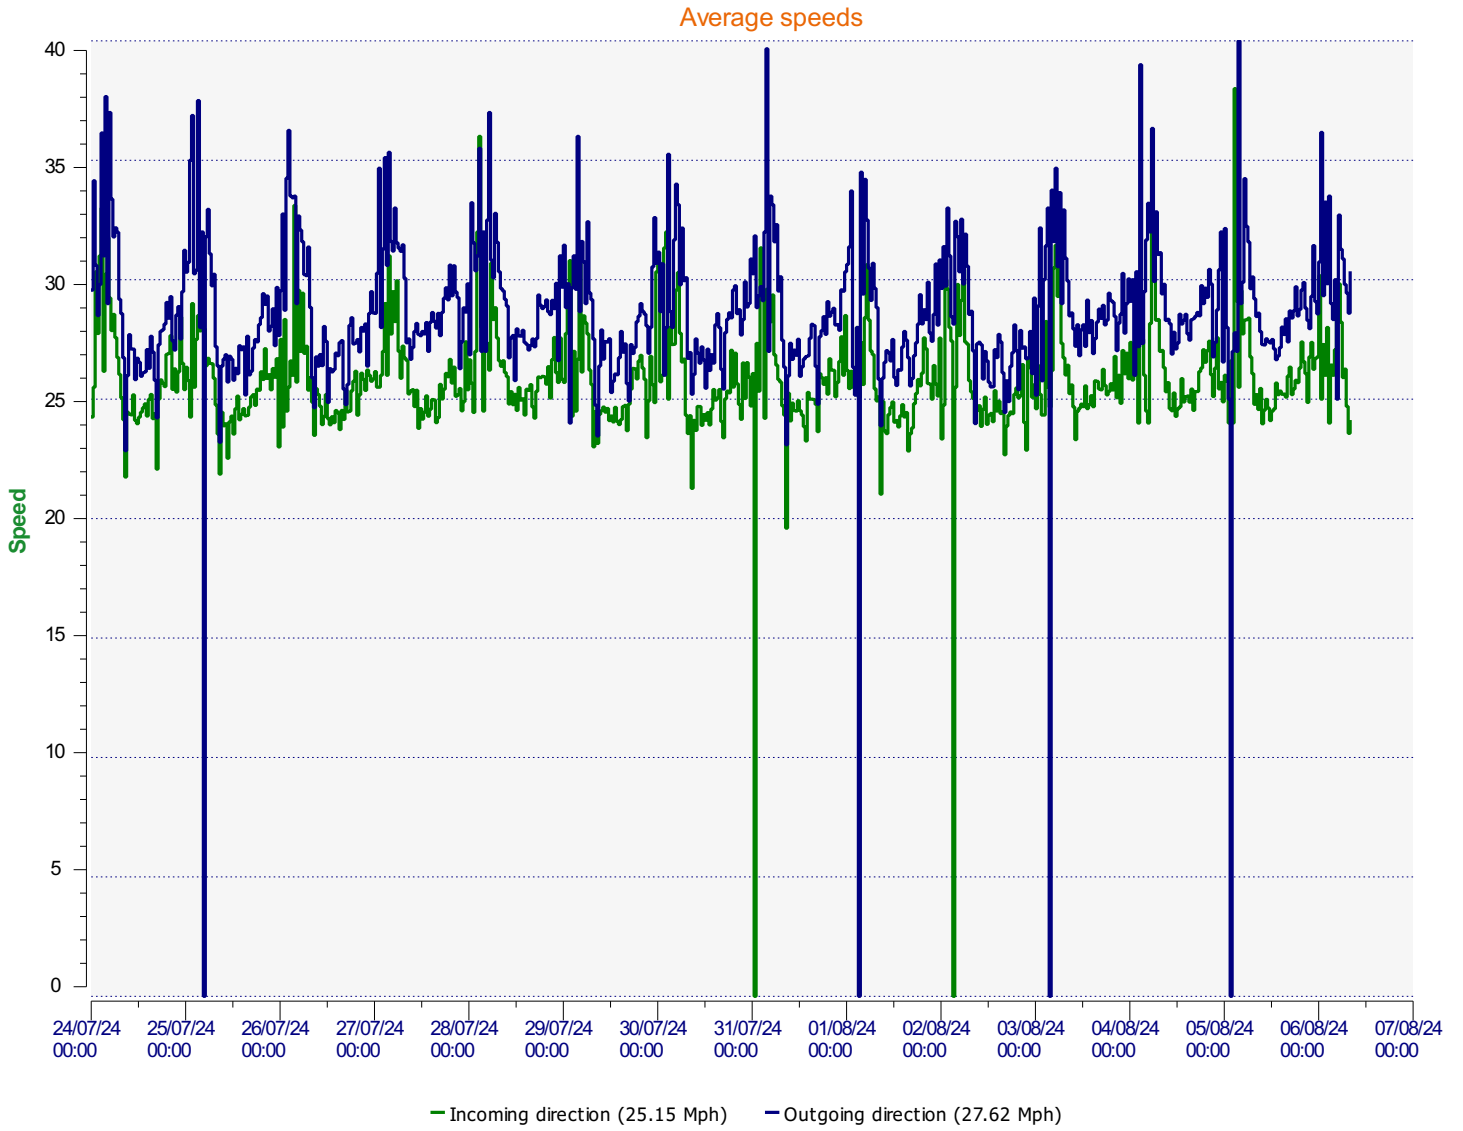

Start date: Wednesday, July 24, 2024 12:00 AM
End date: Tuesday, August 6, 2024 8:00 AM

Location:

Comments: