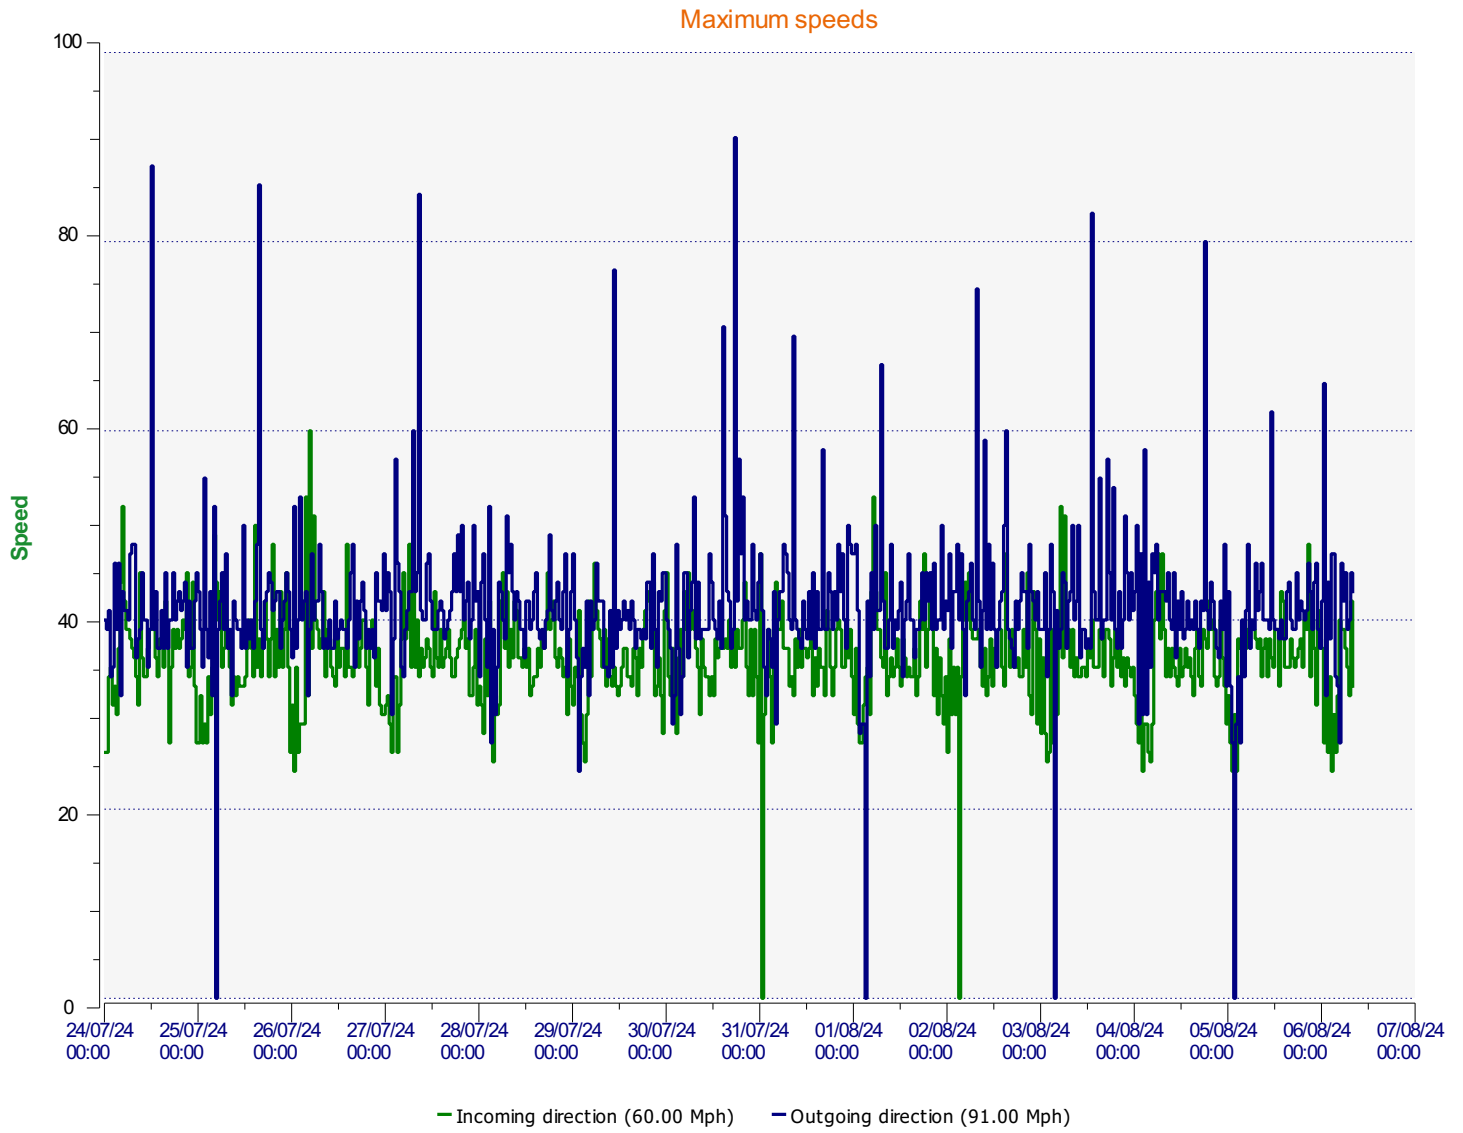

**Location:**

**Comments:**

**Start date:** Wednesday, July 24, 2024 12:00 AM  
**End date:** Tuesday, August 6, 2024 8:00 AM

**Location:**

**Comments:**

**Start date:** Wednesday, July 24, 2024 12:00 AM  
**End date:** Tuesday, August 6, 2024 8:00 AM

**Location:**

**Comments:**

**Speed percentiles (incoming)**

**V30:** 23.00Mph    **V50:** 24.00Mph    **V85:** 28.00Mph

**Start date:** Wednesday, July 24, 2024 12:00 AM  
**End date:** Tuesday, August 6, 2024 8:00 AM

**Location:**

**Comments:**

**Speed percentile(outgoing)**

**V30:** 24.00Mph    **V50:** 26.00Mph    **V85:** 31.00Mph

**Start date:** Wednesday, July 24, 2024 12:00 AM  
**End date:** Tuesday, August 6, 2024 8:00 AM