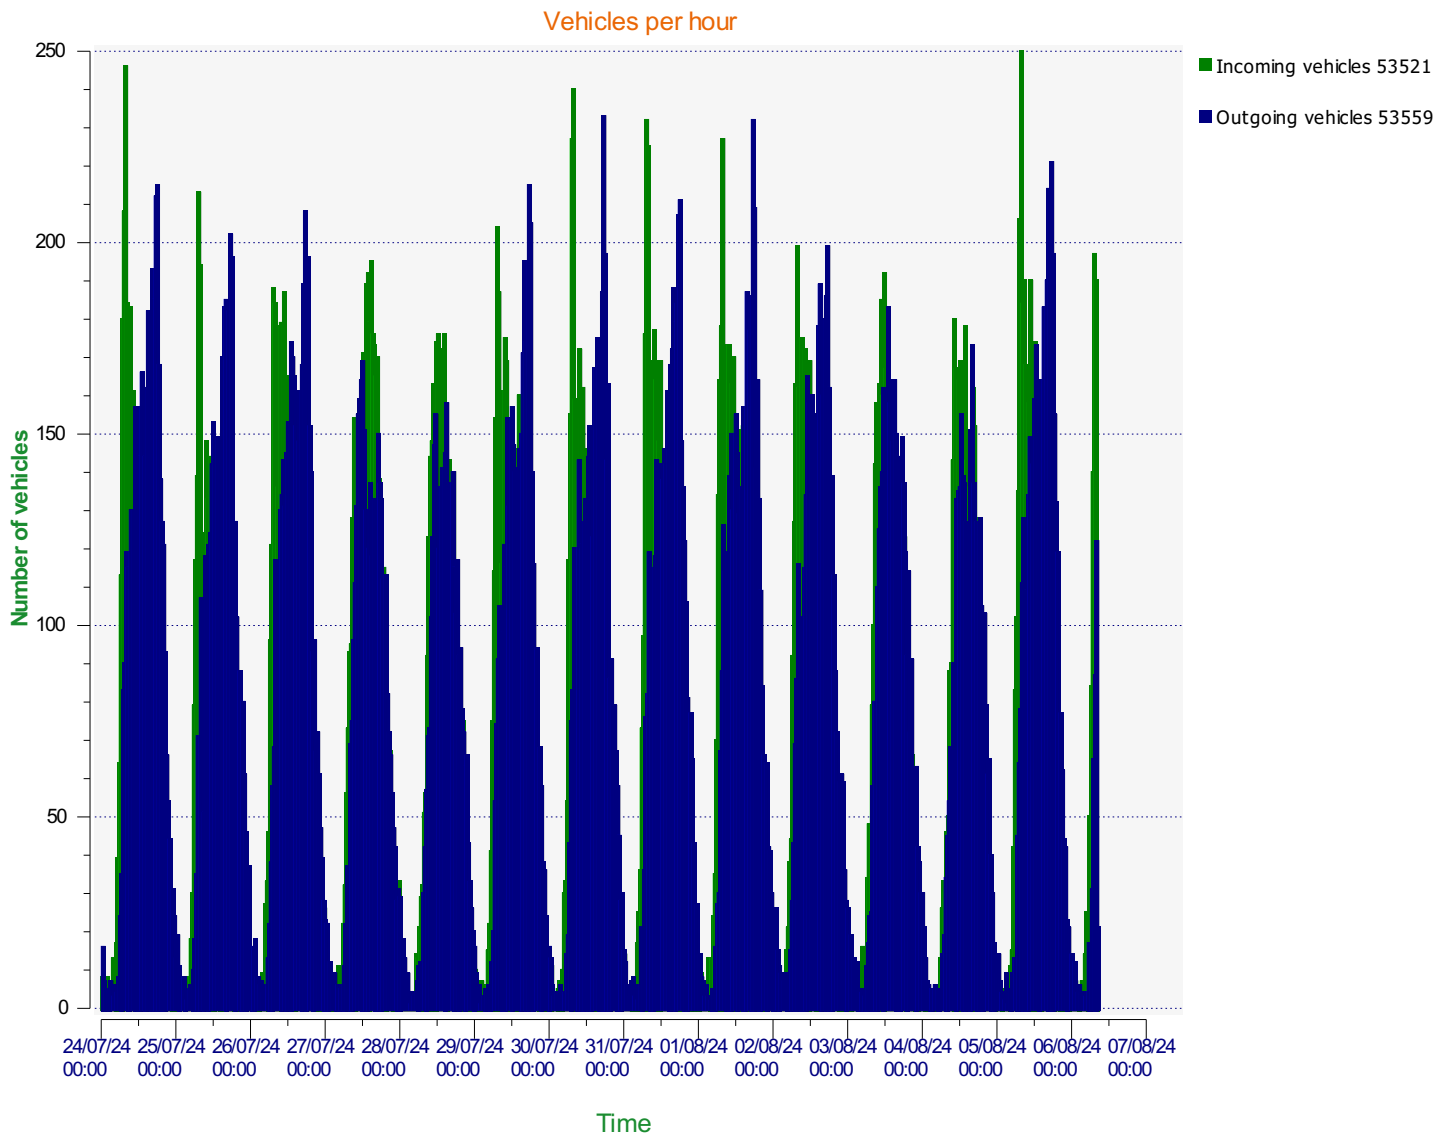

**Location:**

**Comments:**

**Start date:** Wednesday, July 24, 2024 12:00 AM  
**End date:** Tuesday, August 6, 2024 8:00 AM

**Location:**

**Comments:**

**Start date:** Wednesday, July 24, 2024 12:00 AM  
**End date:** Tuesday, August 6, 2024 8:00 AM

**Location:**

**Comments:**

**Speed percentiles (incoming)**

**V30:** 23.00Mph    **V50:** 24.00Mph    **V85:** 28.00Mph

**Start date:** Wednesday, July 24, 2024 12:00 AM  
**End date:** Tuesday, August 6, 2024 8:00 AM

**Location:**

**Comments:**

**Speed percentile(outgoing)**

**V30:** 24.00Mph    **V50:** 26.00Mph    **V85:** 31.00Mph

**Start date:** Wednesday, July 24, 2024 12:00 AM  
**End date:** Tuesday, August 6, 2024 8:00 AM