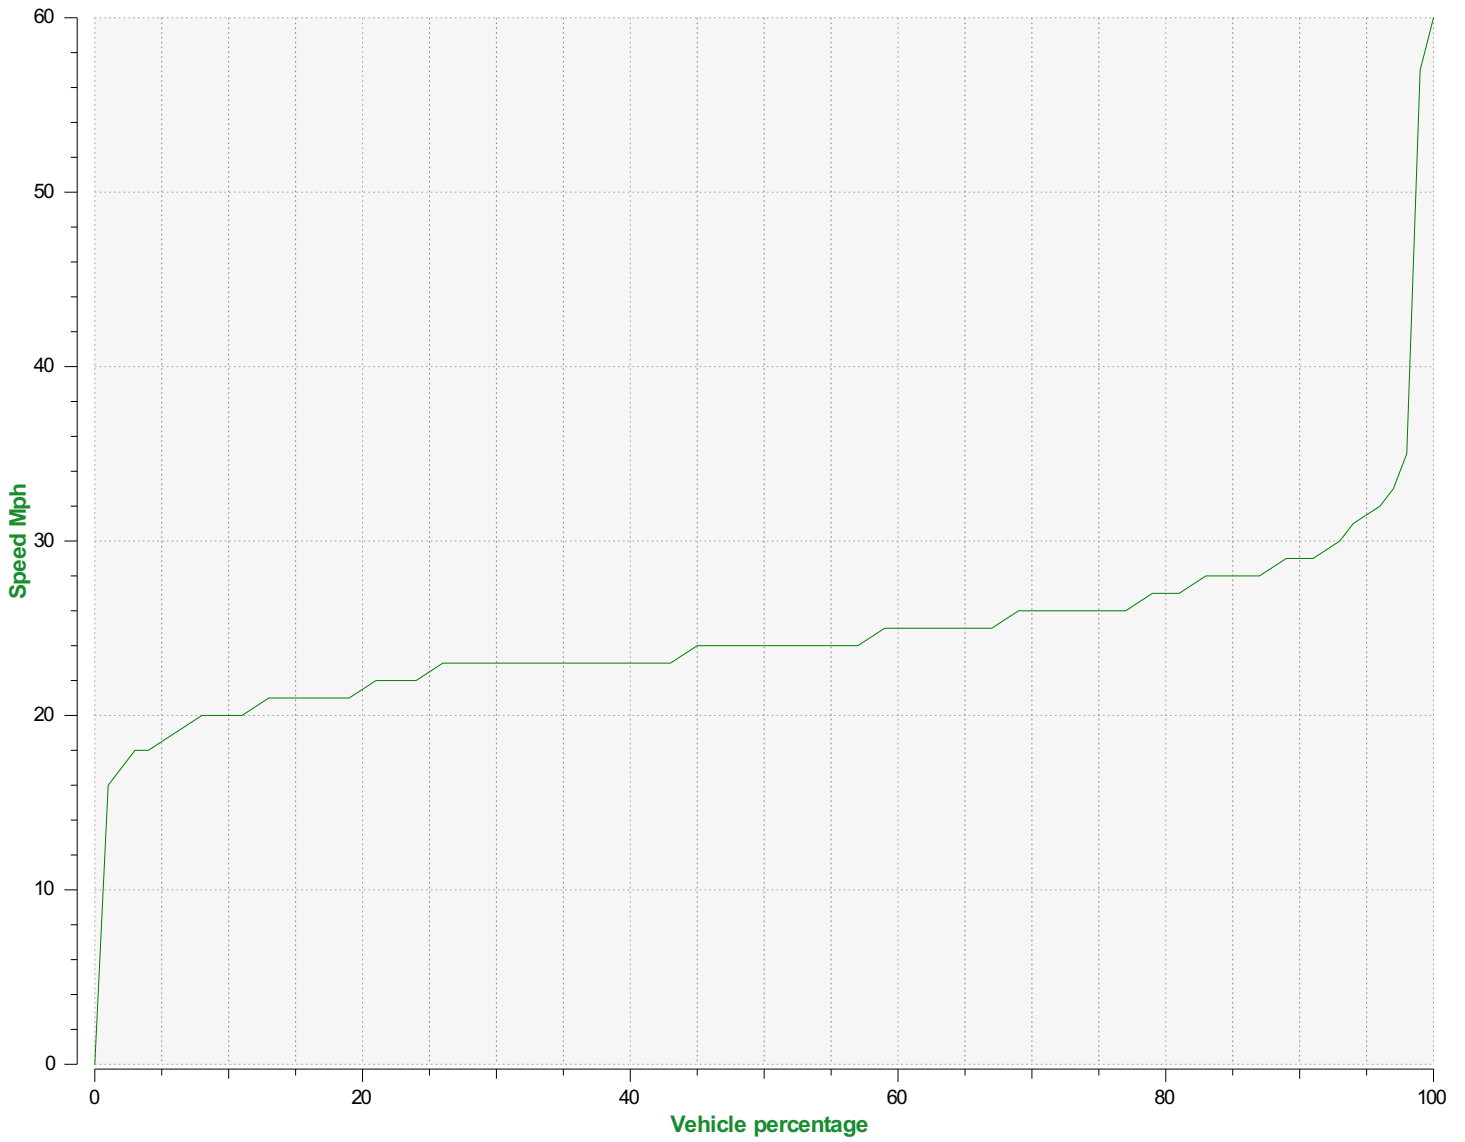

**Location:**

**Comments:**

**Start date:** Wednesday, July 24, 2024 12:00 AM  
**End date:** Tuesday, August 6, 2024 8:00 AM

**Location:**

**Comments:**

**Start date:** Wednesday, July 24, 2024 12:00 AM  
**End date:** Tuesday, August 6, 2024 8:00 AM

**Location:**

**Comments:**

**Speed percentiles (incoming)**

**V30:** 23.00Mph    **V50:** 24.00Mph    **V85:** 28.00Mph

**Start date:** Wednesday, July 24, 2024 12:00 AM  
**End date:** Tuesday, August 6, 2024 8:00 AM

**Location:**

**Comments:**

**Speed percentile(outgoing)**

**V30:** 24.00Mph    **V50:** 26.00Mph    **V85:** 31.00Mph

**Start date:** Wednesday, July 24, 2024 12:00 AM  
**End date:** Tuesday, August 6, 2024 8:00 AM