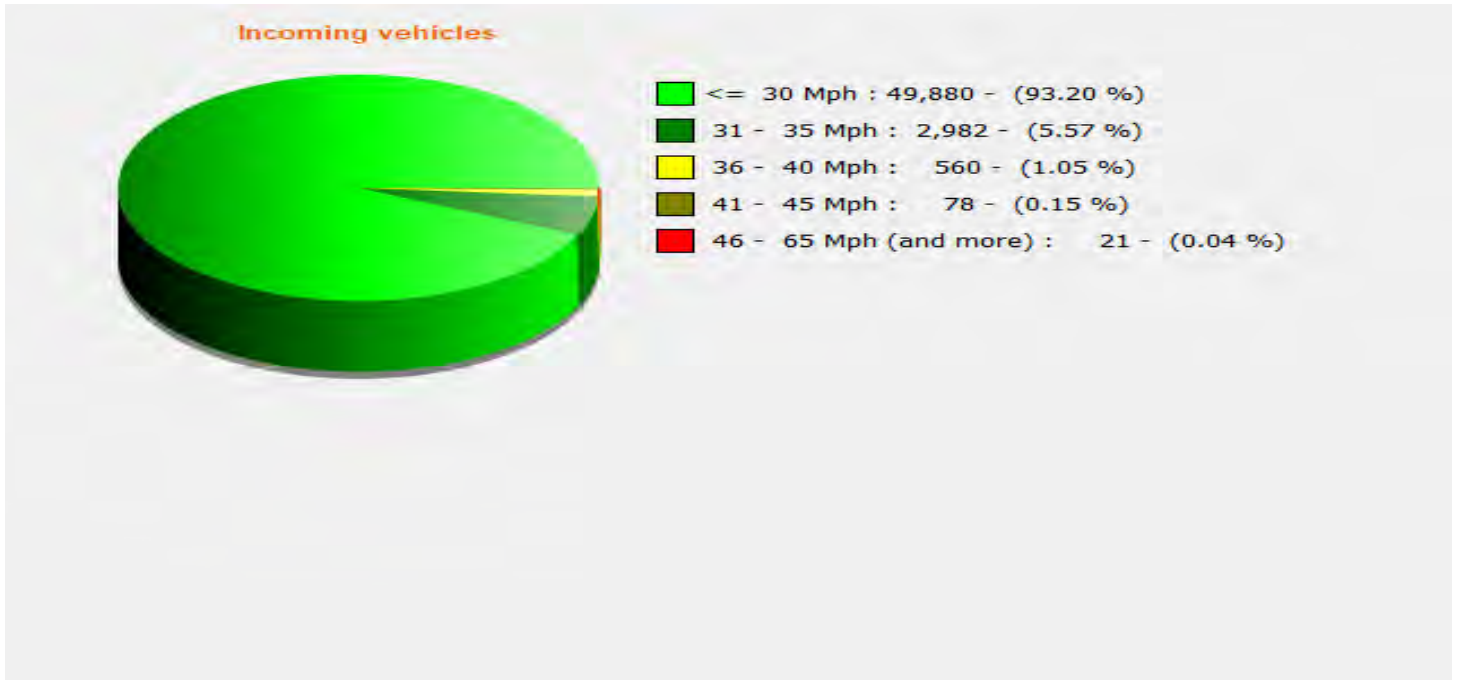

Start date: Wednesday, July 24, 2024 12:00 AM
End date: Tuesday, August 6, 2024 8:00 AM

Location:

Comments: